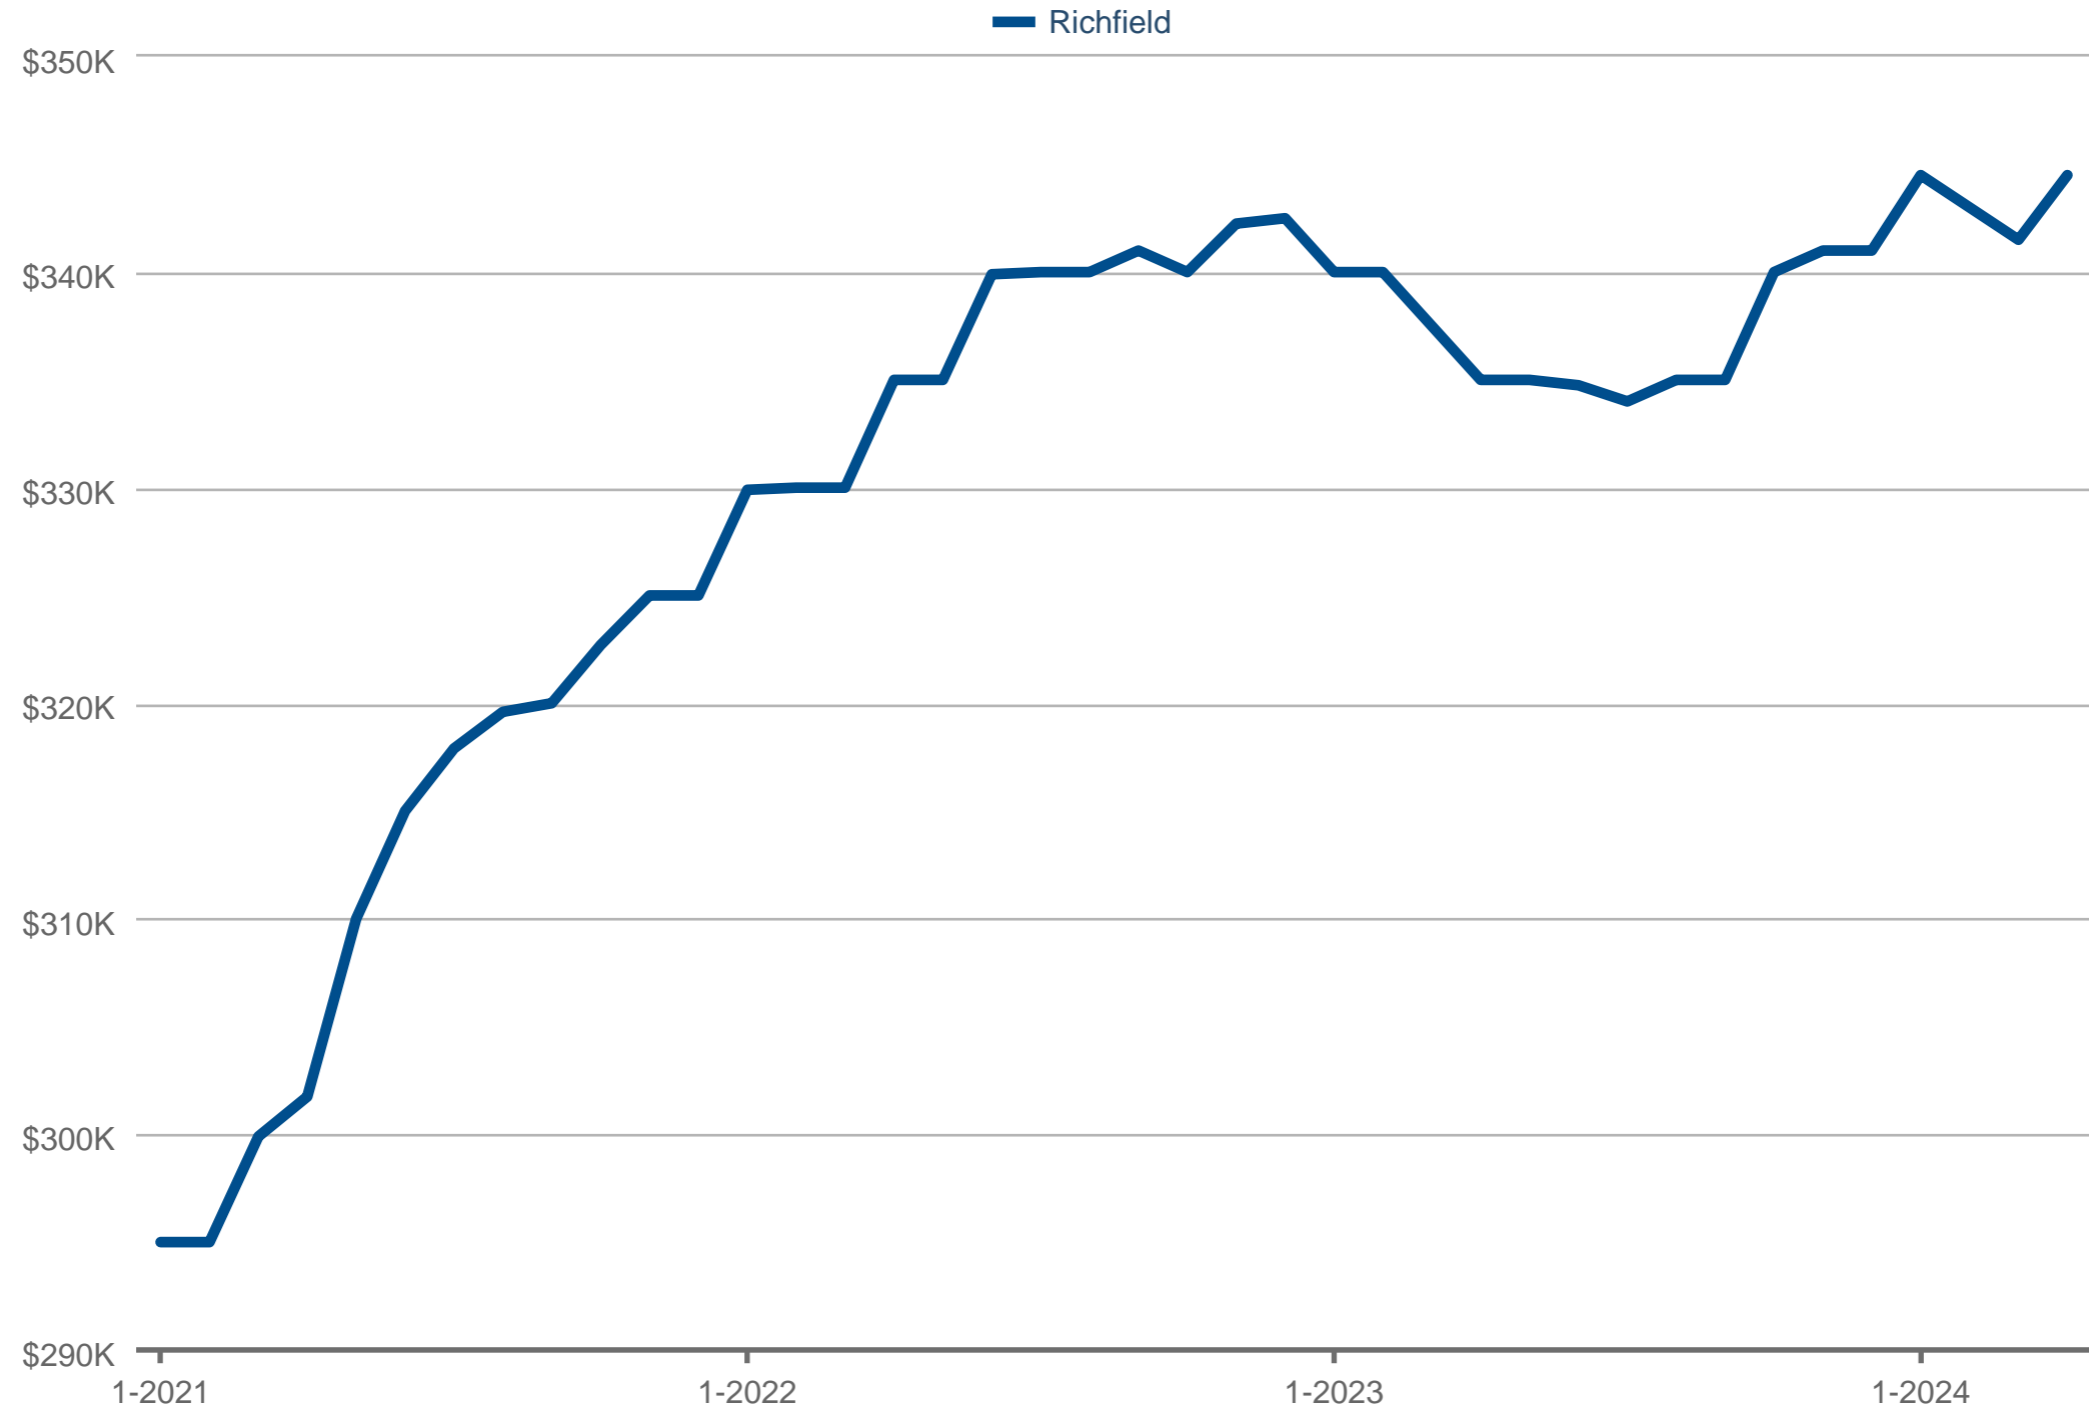

### Median Sales Price

Richfield: Single-Family

Each data point is 12 months of activity. Data is from May 26, 2024.