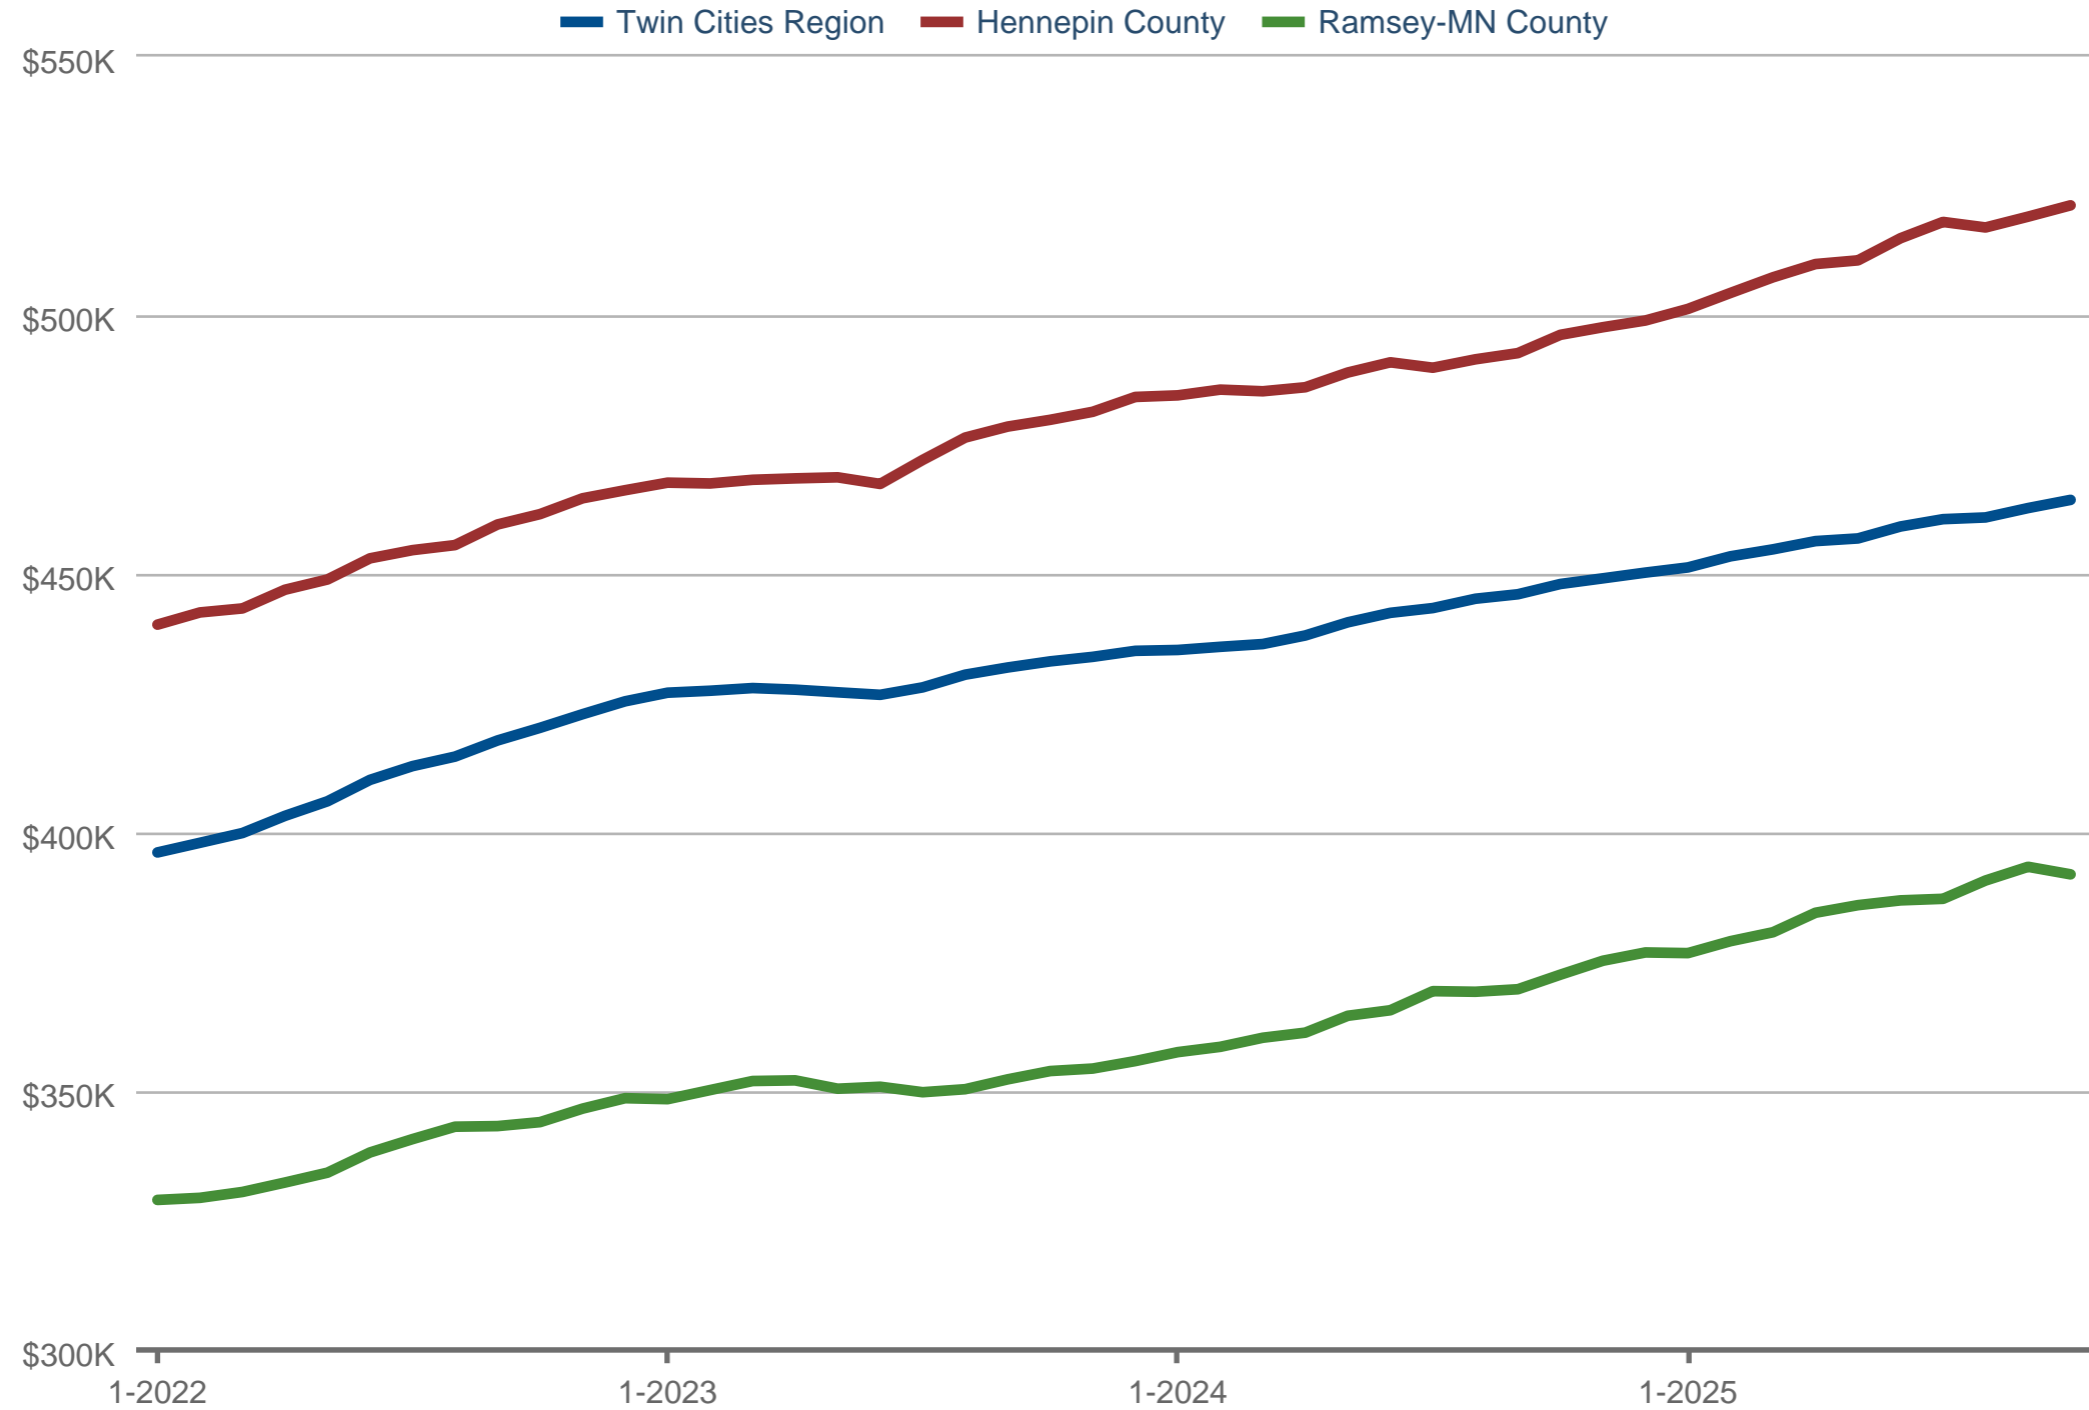

Shari McGuire

Pemberton RE

Office: 612-836-8505
shari@sharimcguire.com

Average Sales Price

Twin Cities Region & Hennepin County & Ramsey-MN County
Each data point is 12 months of activity. Data is from November 7, 2025.