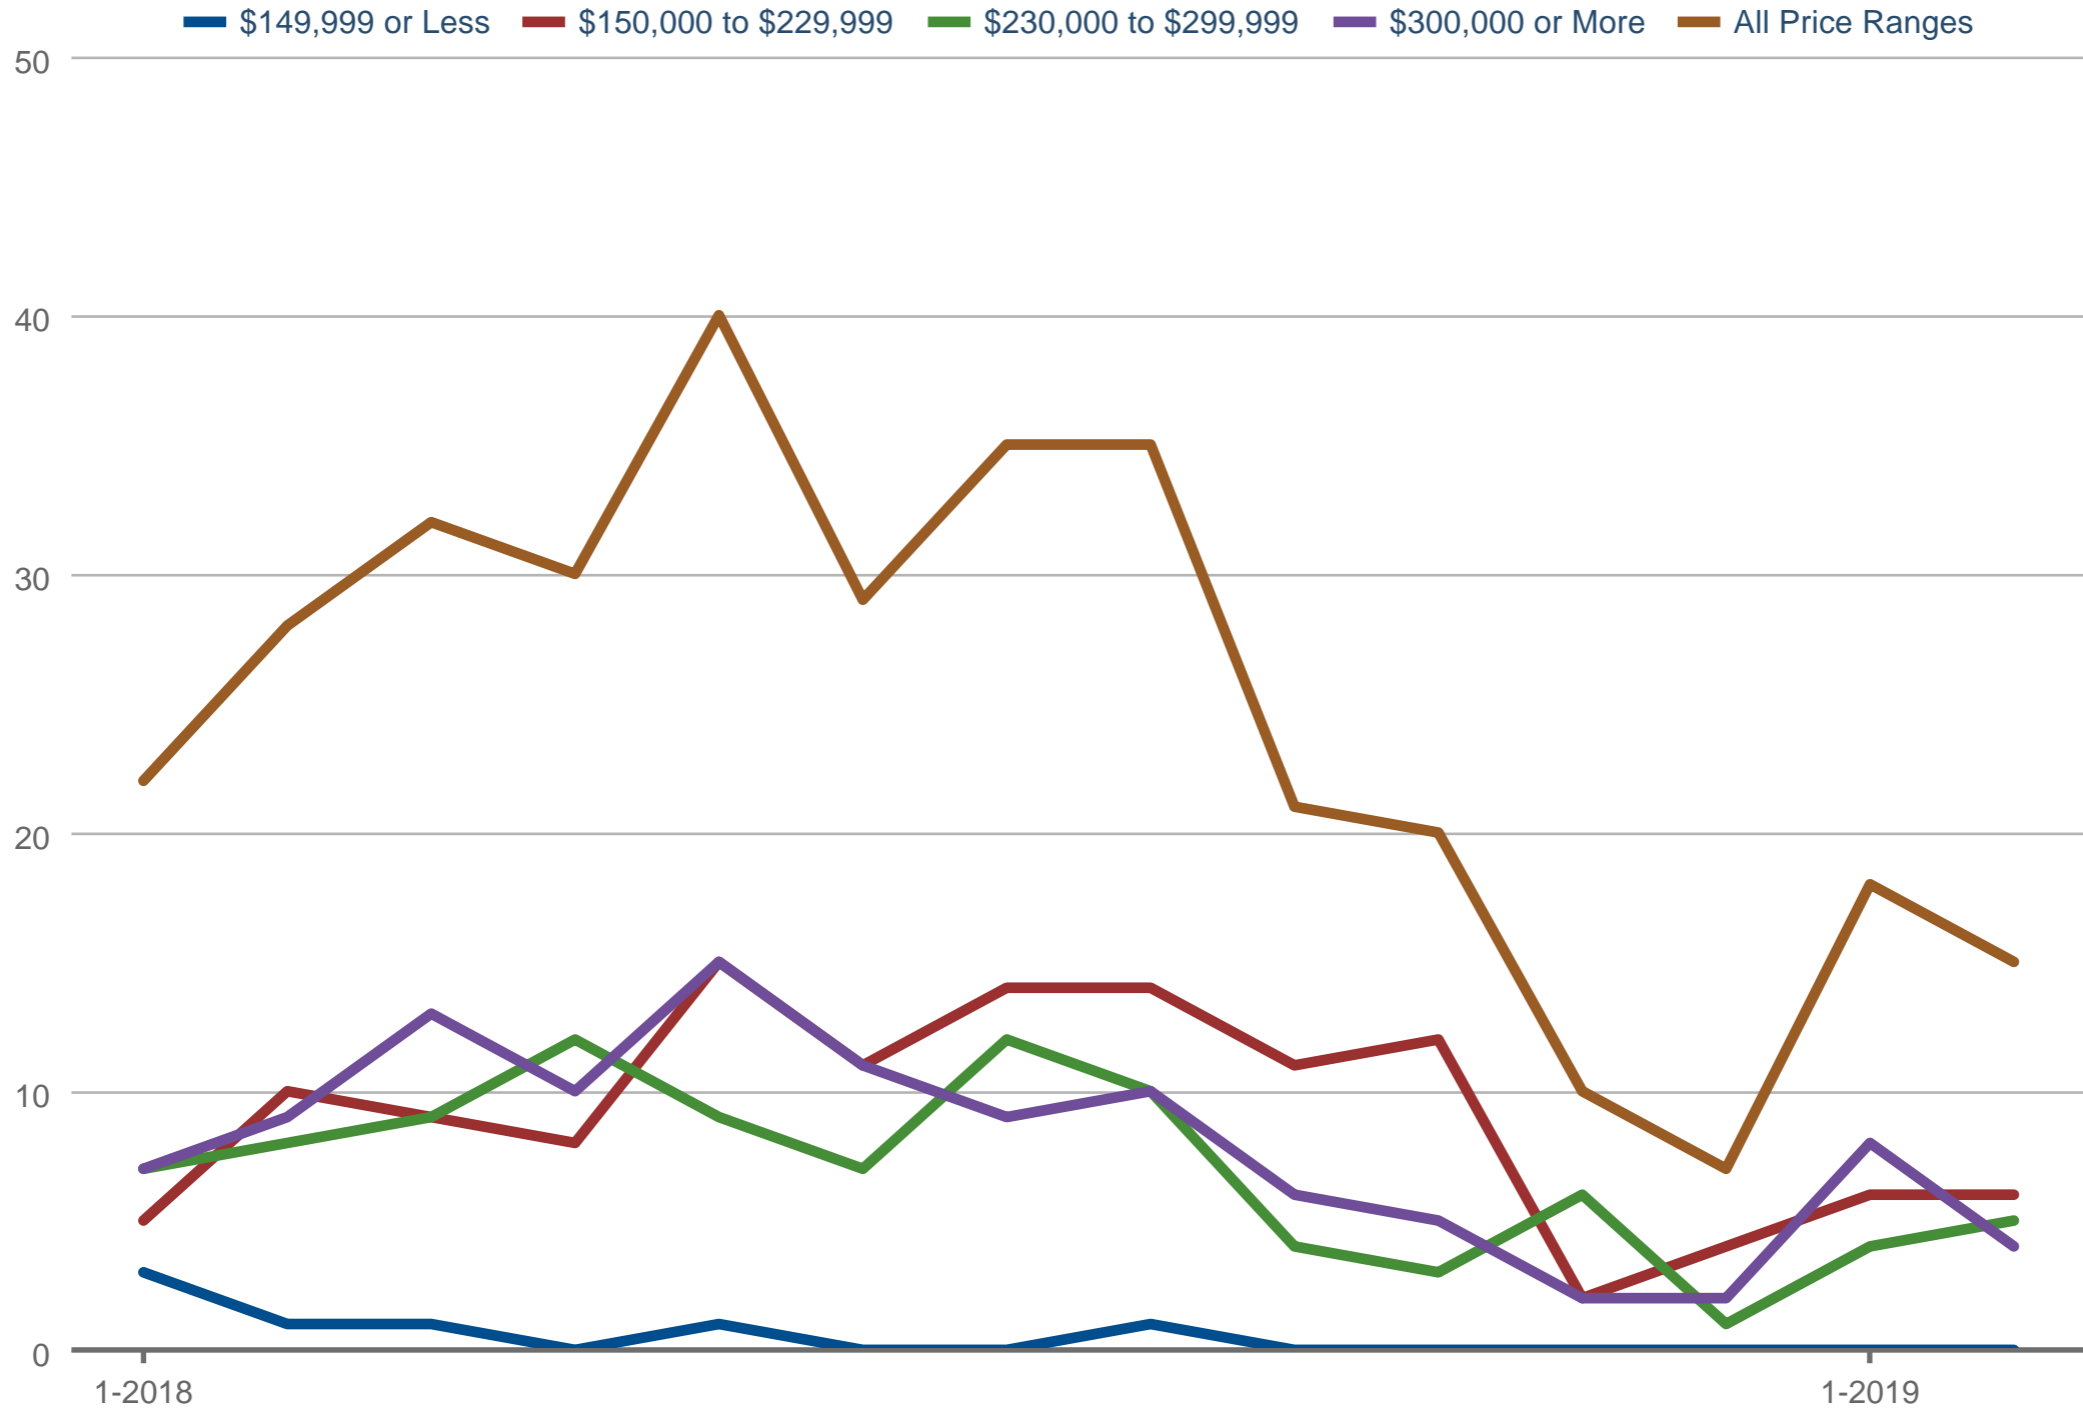

Steven Wilson
RE/MAX Results

Office: 320-251-2200
Cell: 320-420-3413
steve.wilson@results.net
SteveWilson.realtor

New Listings - By Price Range

Sartell: Traditional, Previously Owned, Single-Family

Each data point is one month of activity. Data is from March 21, 2019.