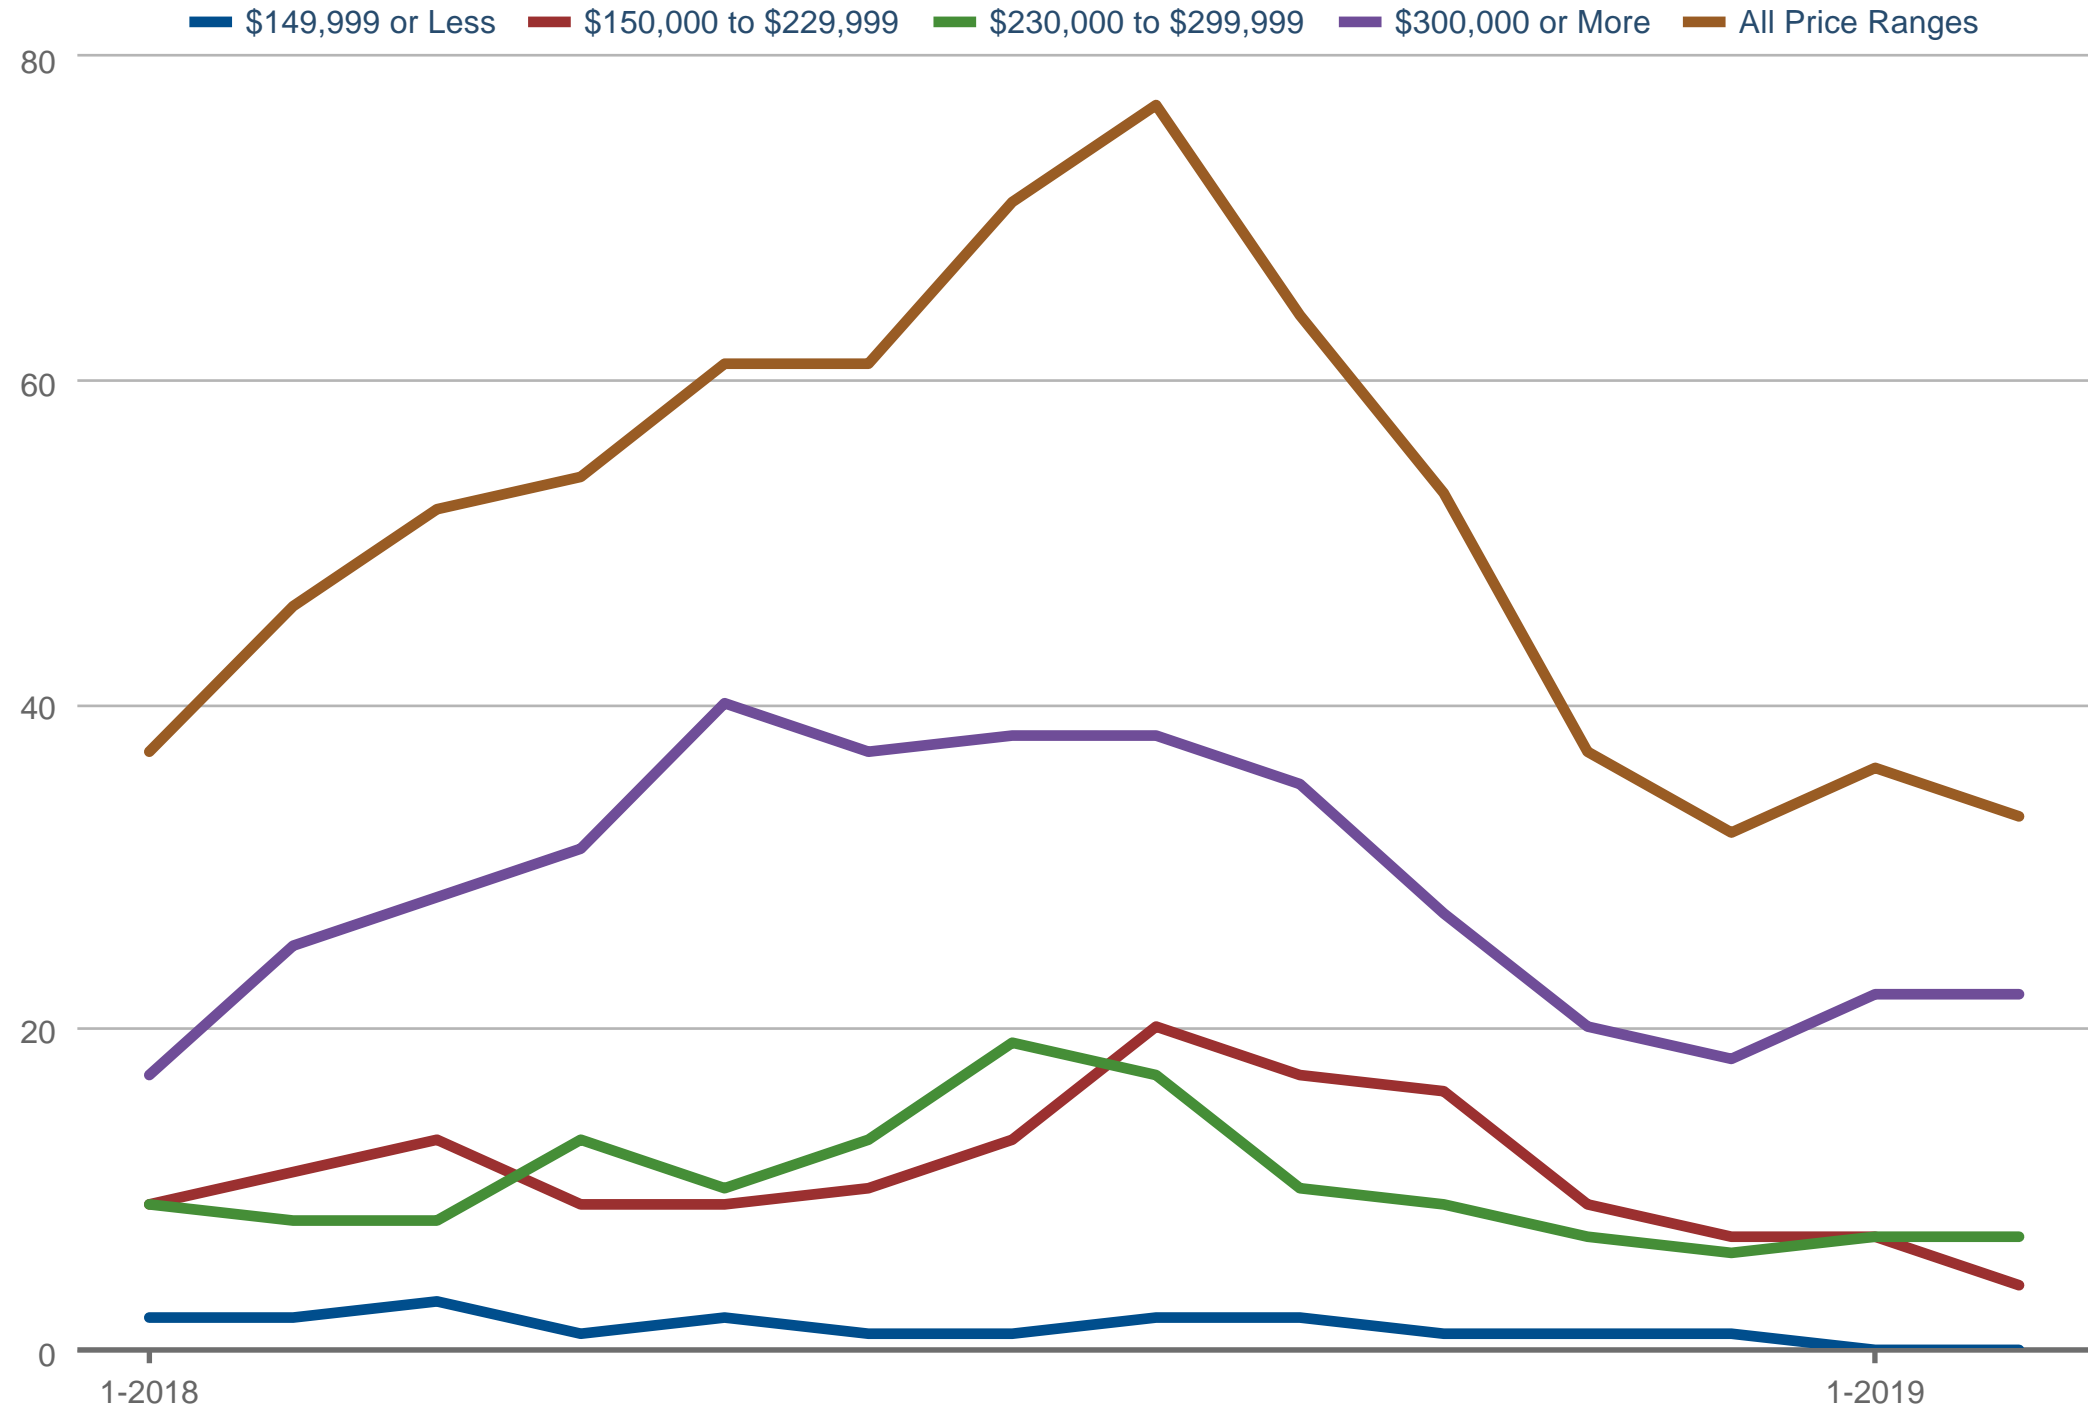

Steven Wilson
RE/MAX Results

Office: 320-251-2200
Cell: 320-420-3413
steve.wilson@results.net
SteveWilson.realtor

Homes for Sale - By Price Range

Sartell: Traditional, Previously Owned, Single-Family

Each data point is one month of activity. Data is from March 21, 2019.