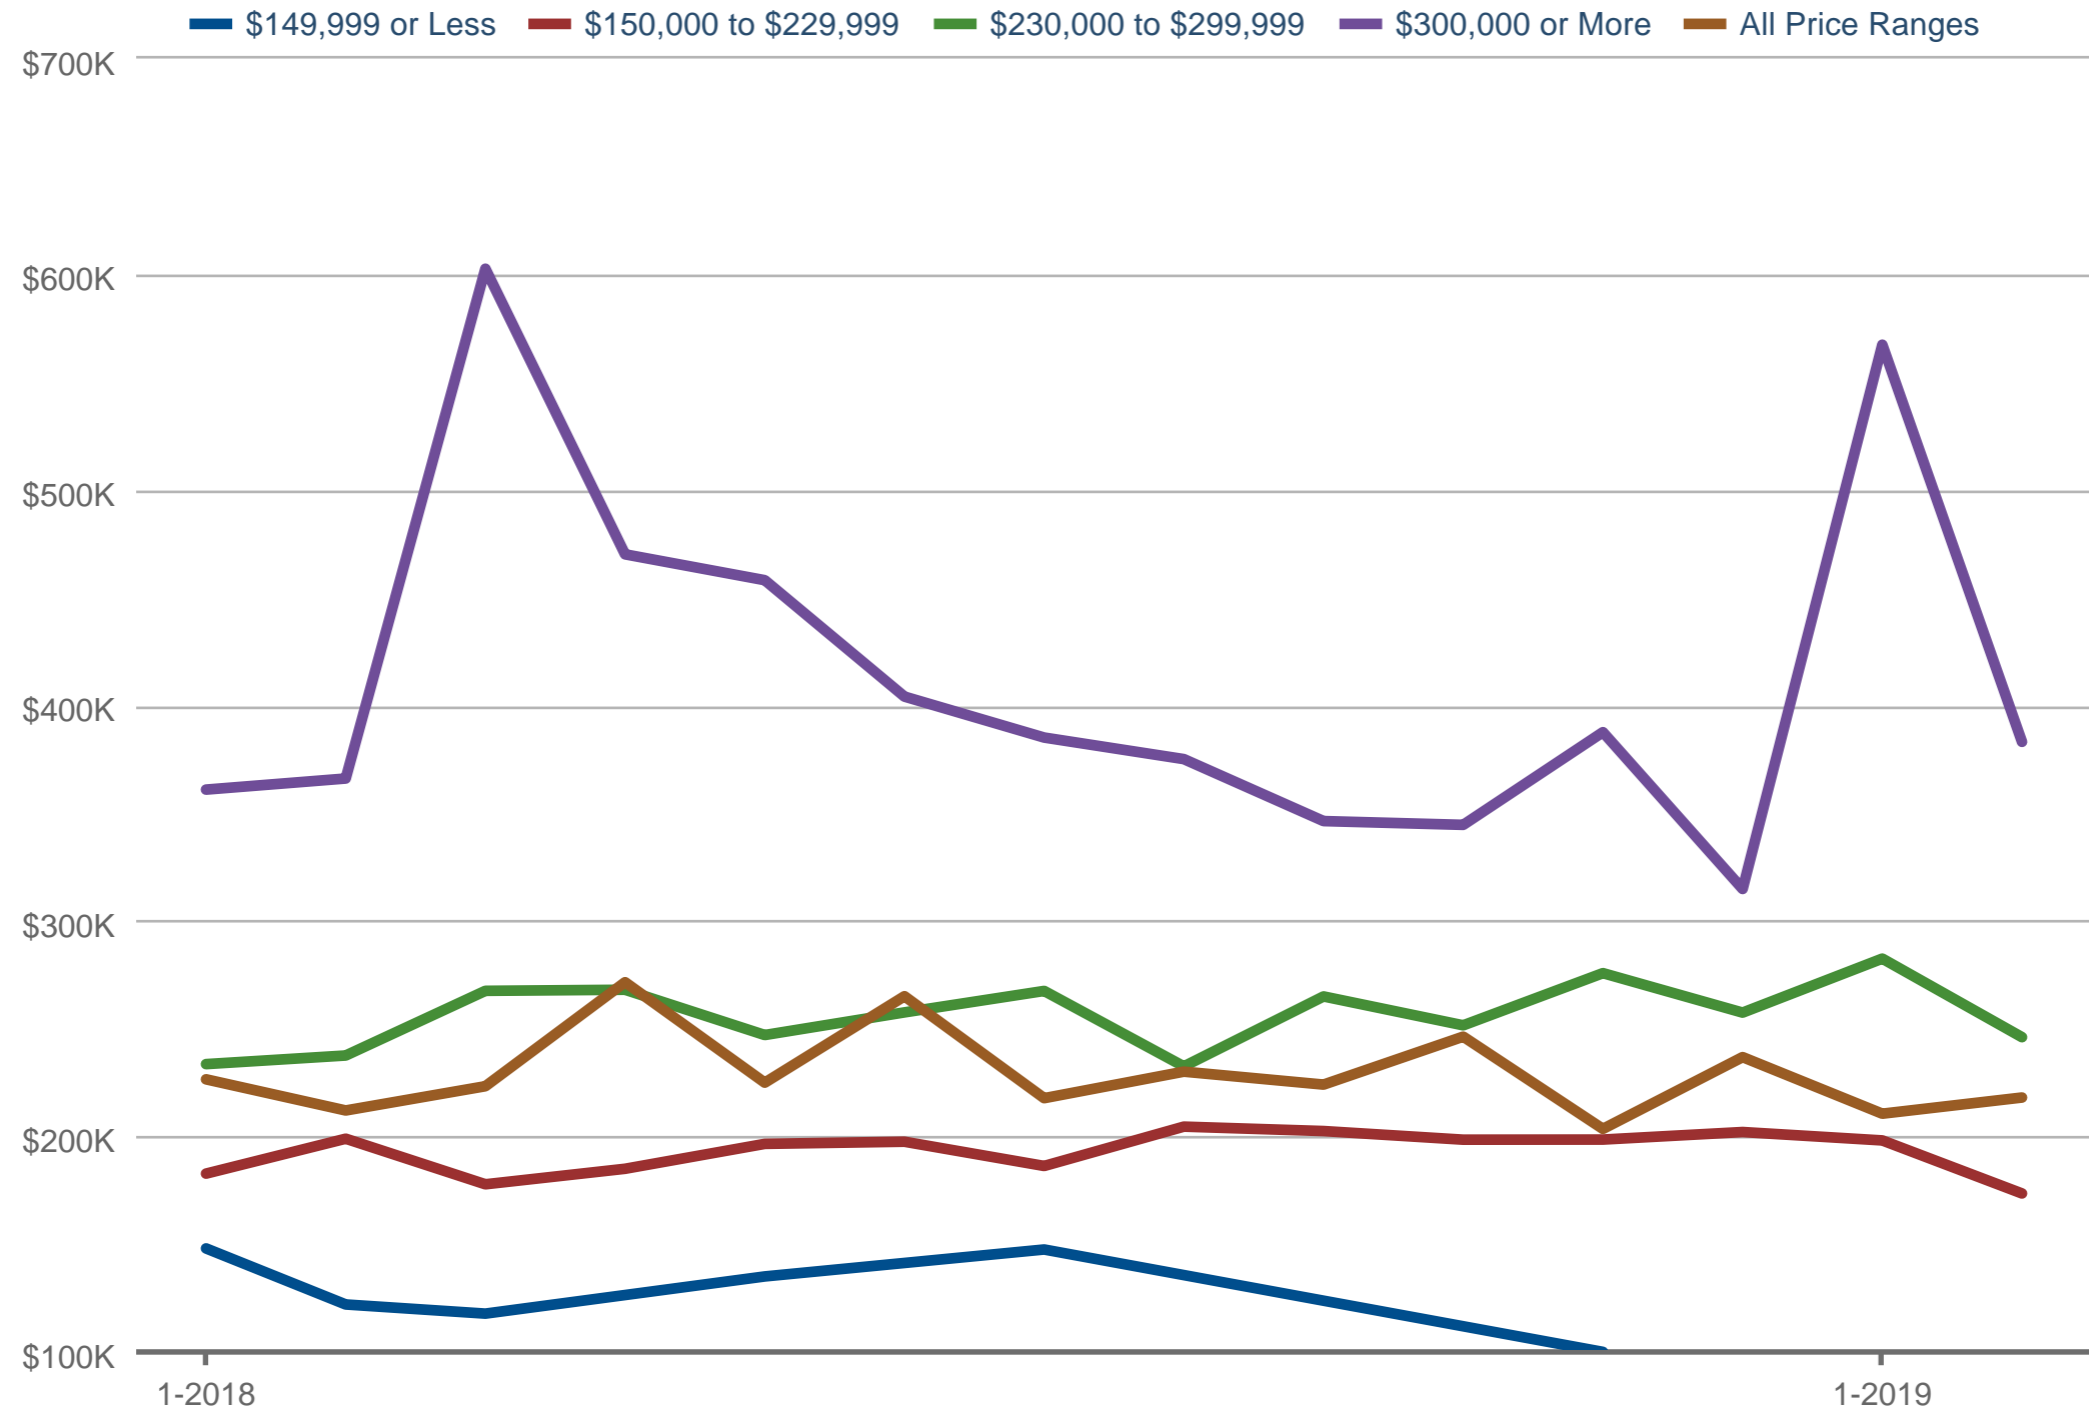

Steven Wilson
RE/MAX Results

Office: 320-251-2200
Cell: 320-420-3413
steve.wilson@results.net
SteveWilson.realtor

Median Sales Price - By Price Range

Sartell: Traditional, Previously Owned, Single-Family

Each data point is one month of activity. Data is from March 21, 2019.

All data from NorthstarMLS. Data deemed reliable but not guaranteed. InfoSparks © 2019 ShowingTime.