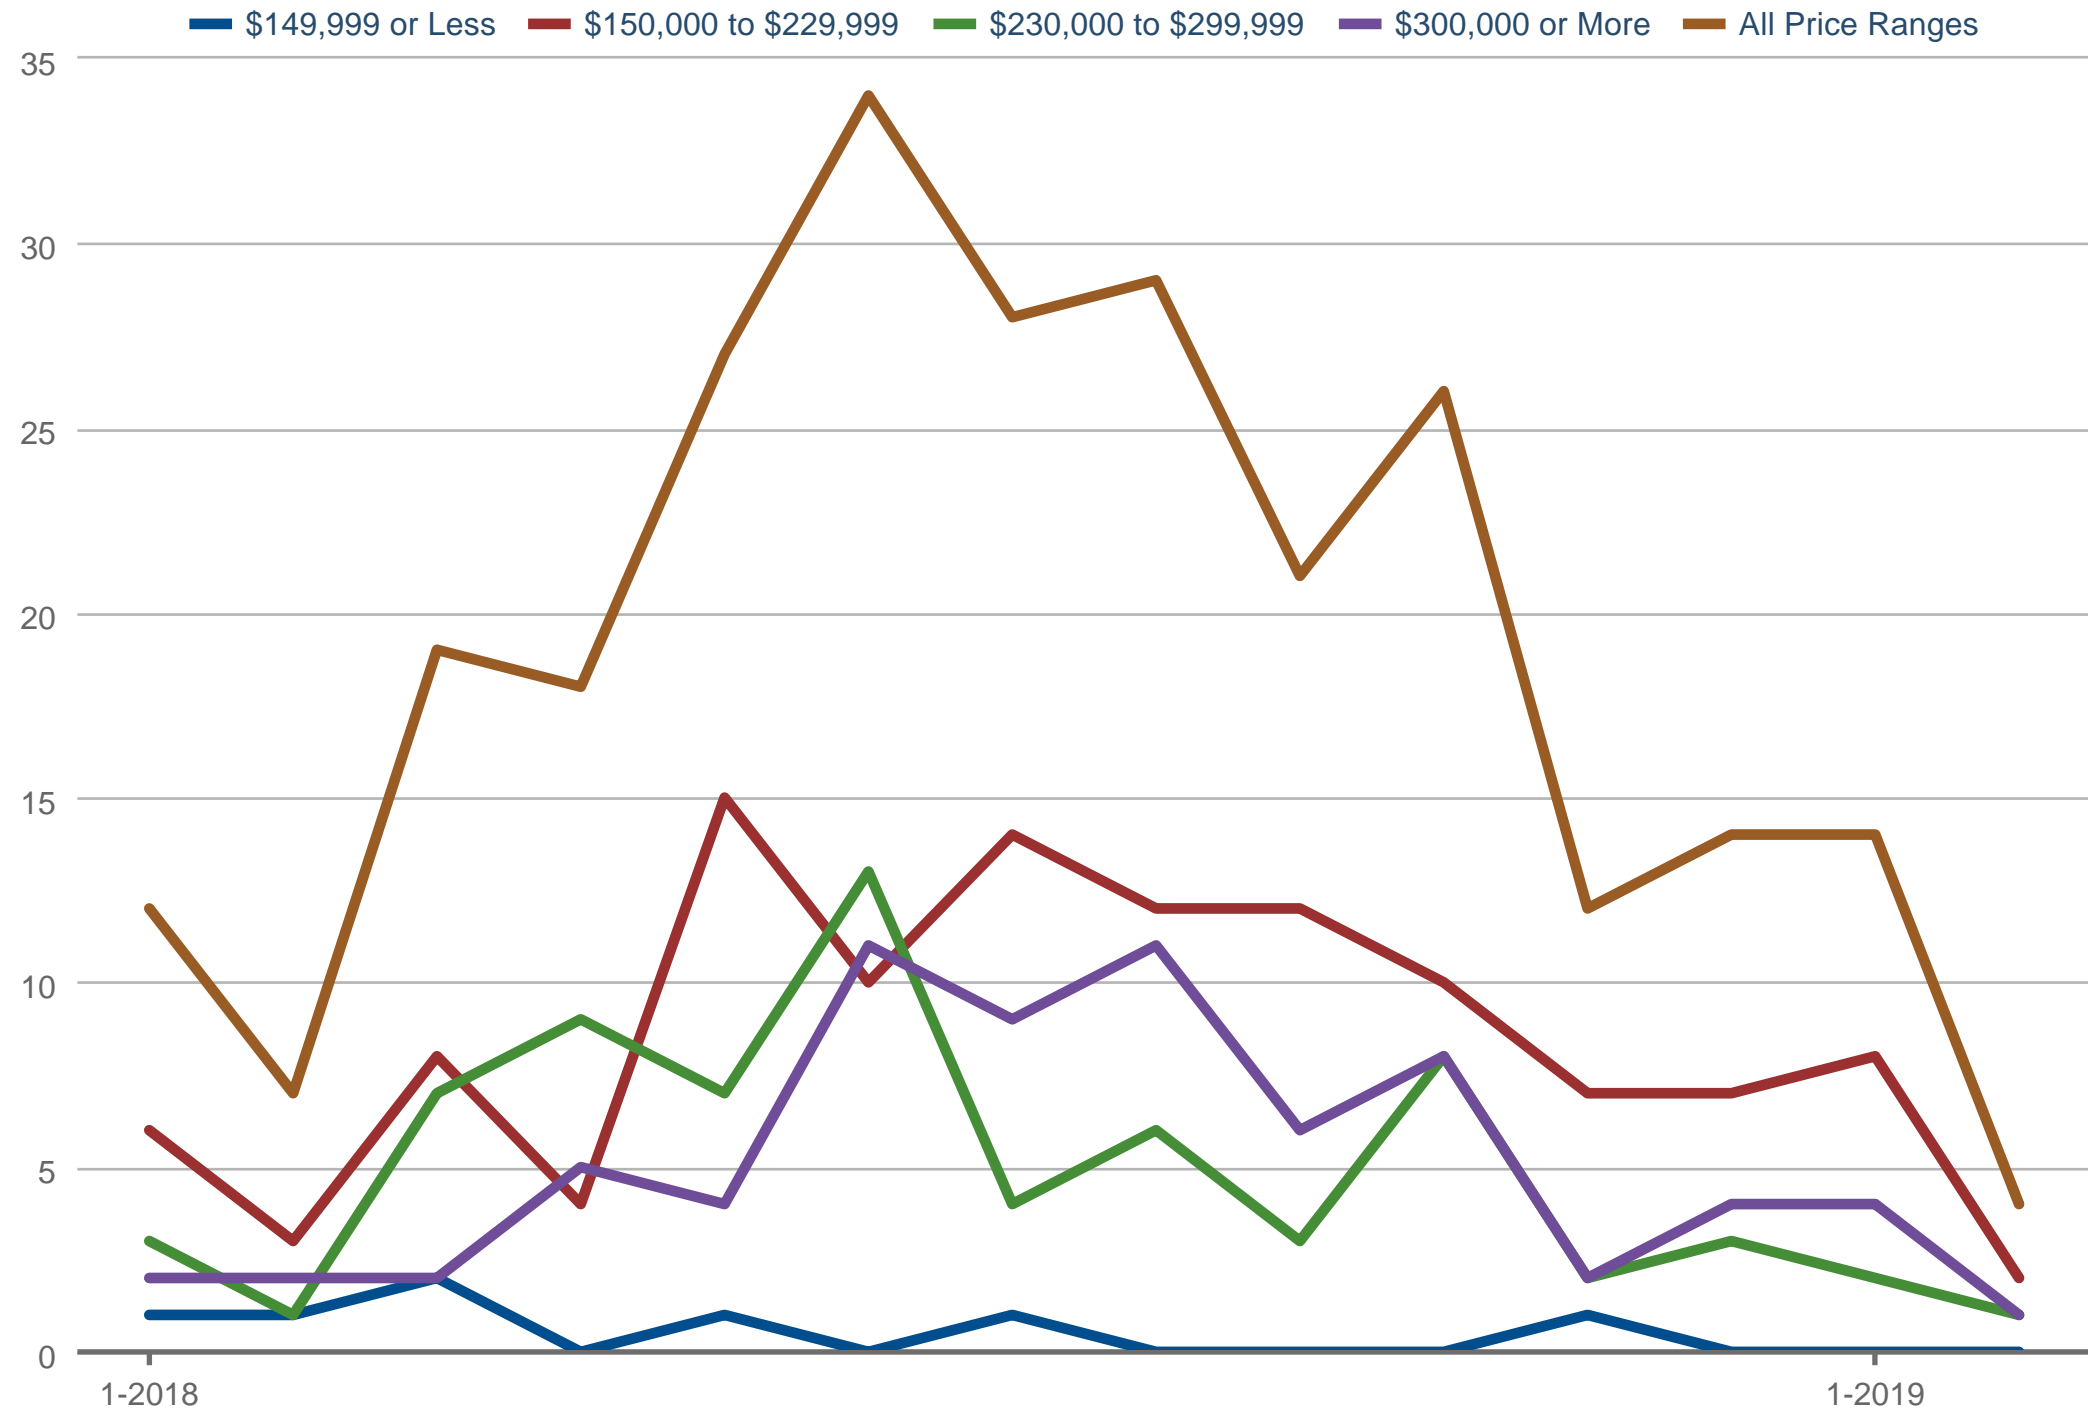

Steven Wilson
RE/MAX Results

Office: 320-251-2200
Cell: 320-420-3413
steve.wilson@results.net
SteveWilson.realtor

Closed Sales - By Price Range

Sartell: Traditional, Previously Owned, Single-Family

Each data point is one month of activity. Data is from March 20, 2019.