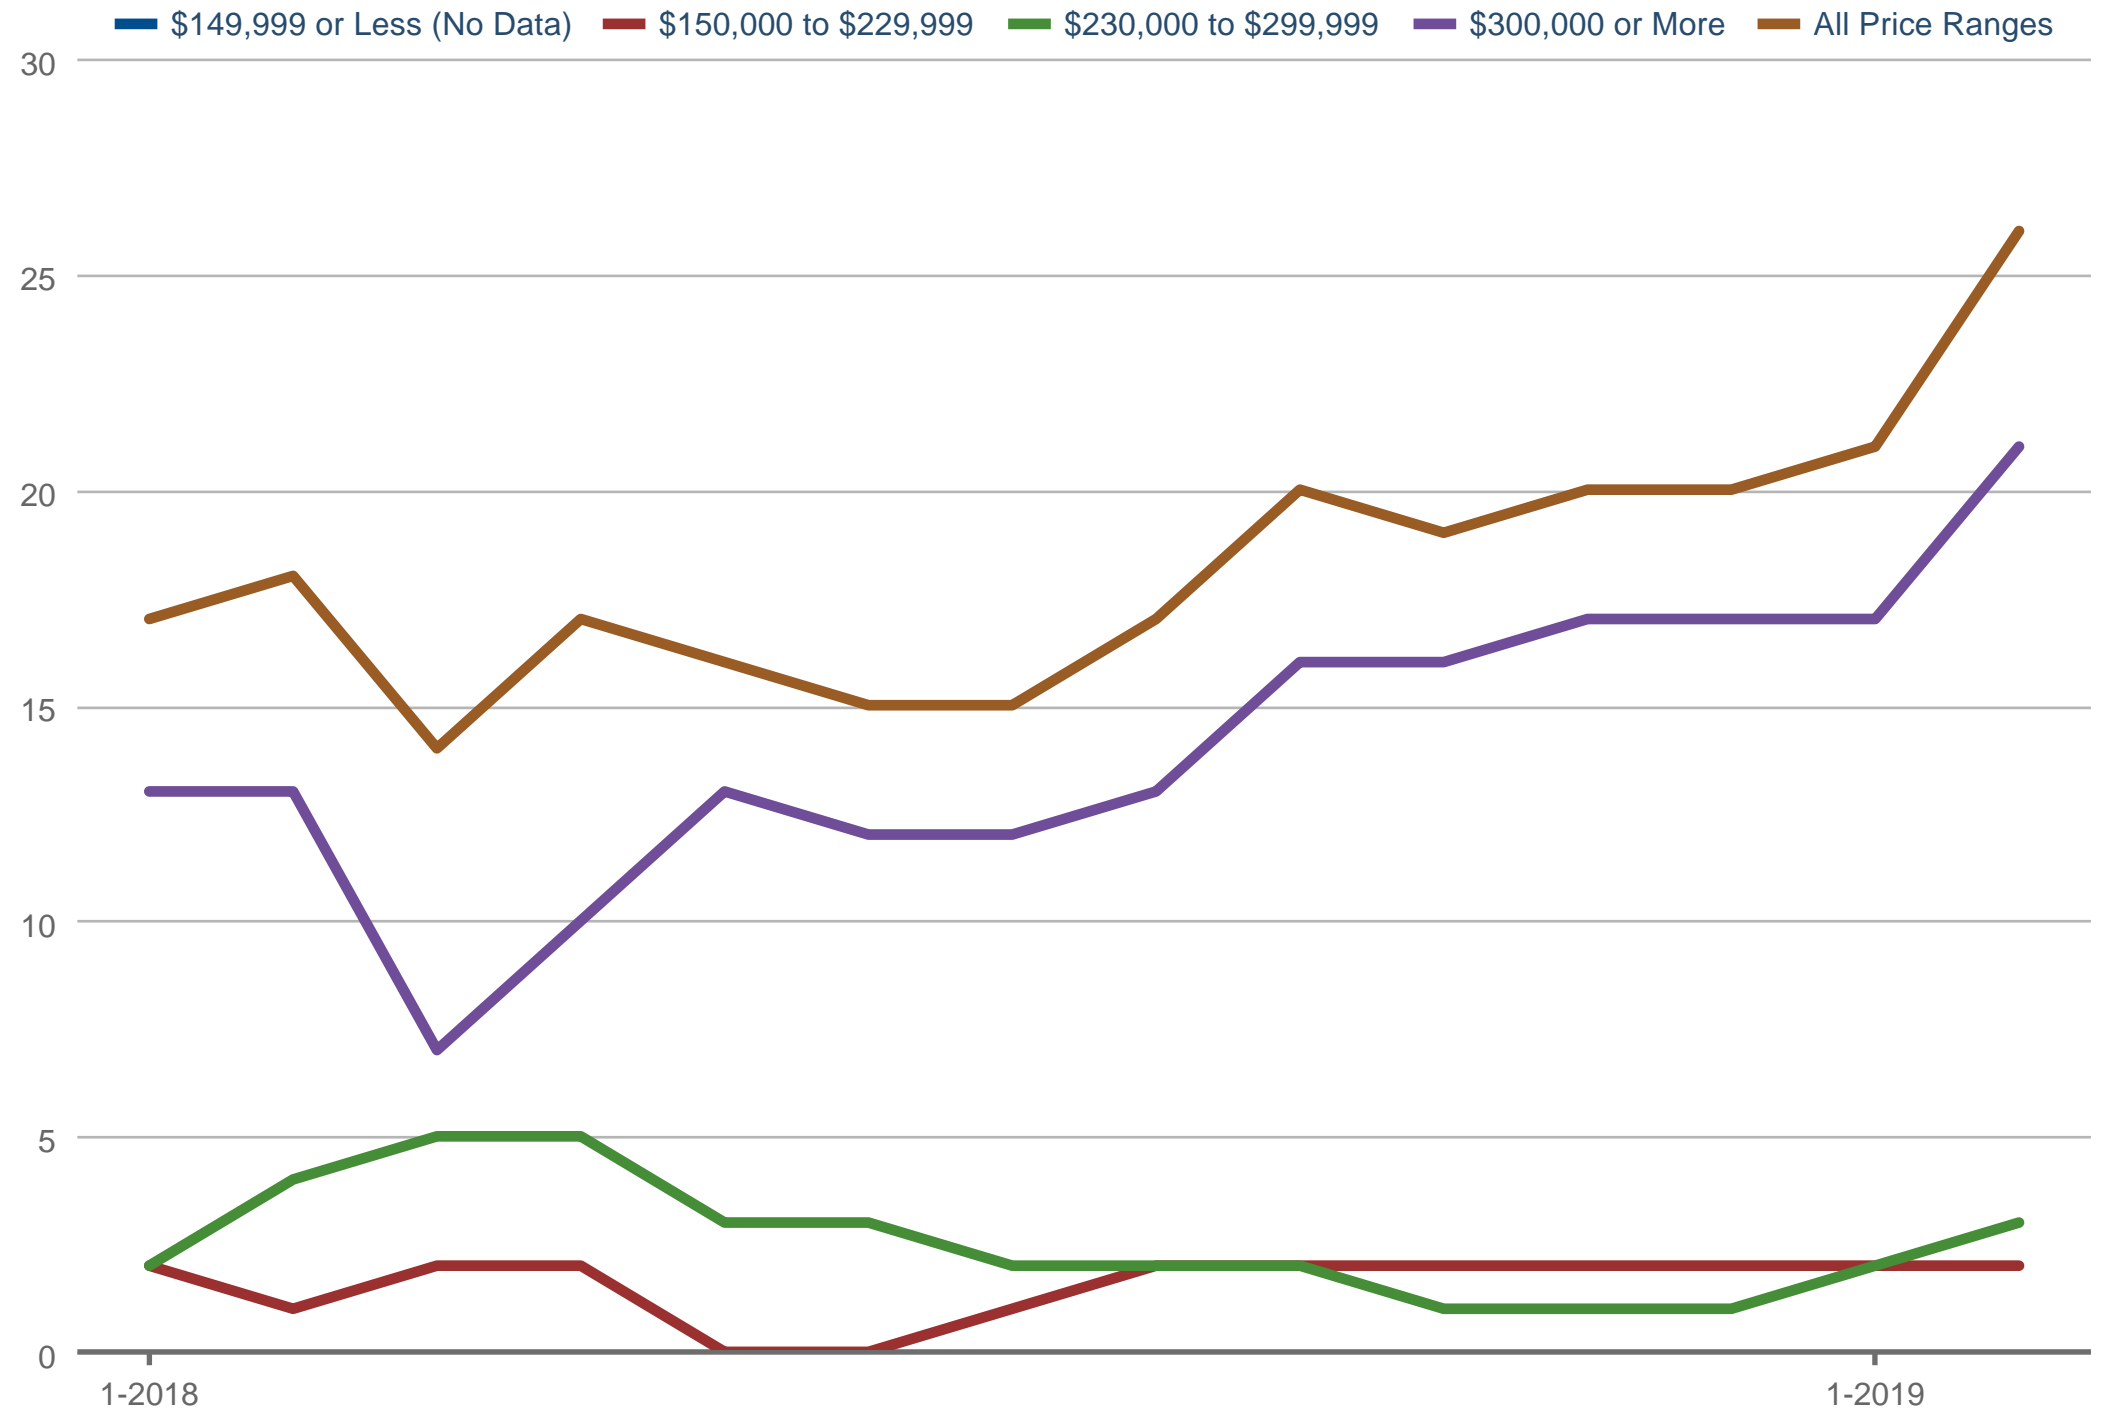

**Steven Wilson**  
RE/MAX Results

Office: 320-251-2200  
Cell: 320-420-3413  
[steve.wilson@results.net](mailto:steve.wilson@results.net)  
[SteveWilson.realtor](http://SteveWilson.realtor)

### Homes for Sale - By Price Range

Sartell: Traditional, New Construction, Single-Family

Each data point is one month of activity. Data is from March 21, 2019.

All data from NorthstarMLS. Data deemed reliable but not guaranteed. InfoSparks © 2019 ShowingTime.