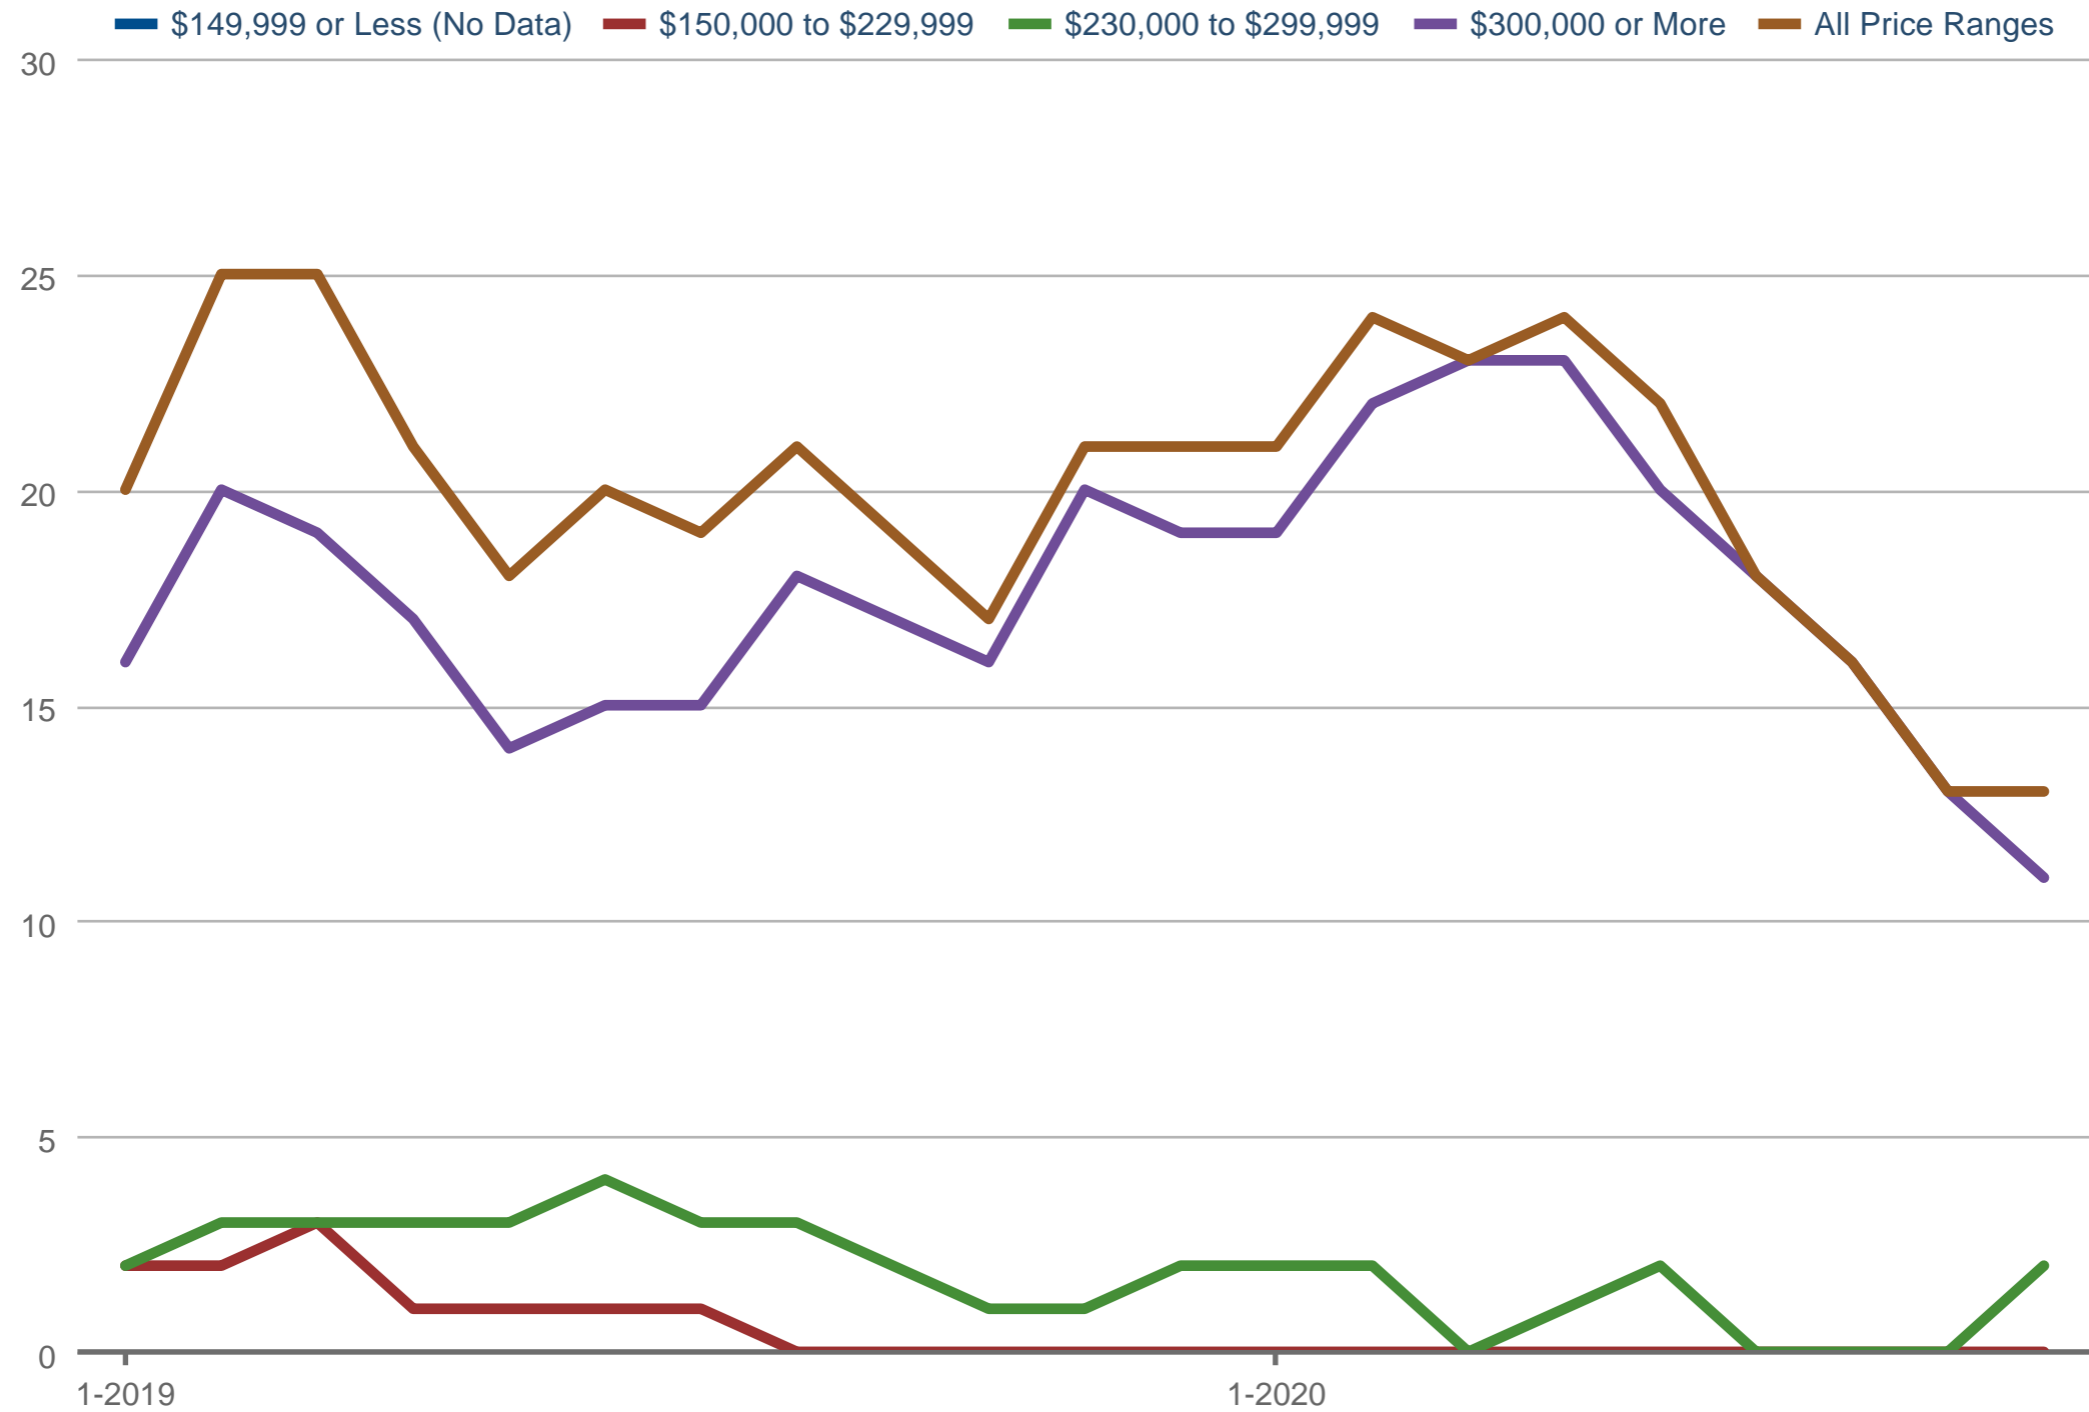

Steven Wilson
RE/MAX Results

Office: 320-251-2200
Cell: 320-420-3413
steve.wilson@results.net
SteveWilson.realtor

Homes for Sale - By Price Range

Sartell: Traditional, New Construction, Single-Family

Each data point is one month of activity. Data is from October 28, 2020.