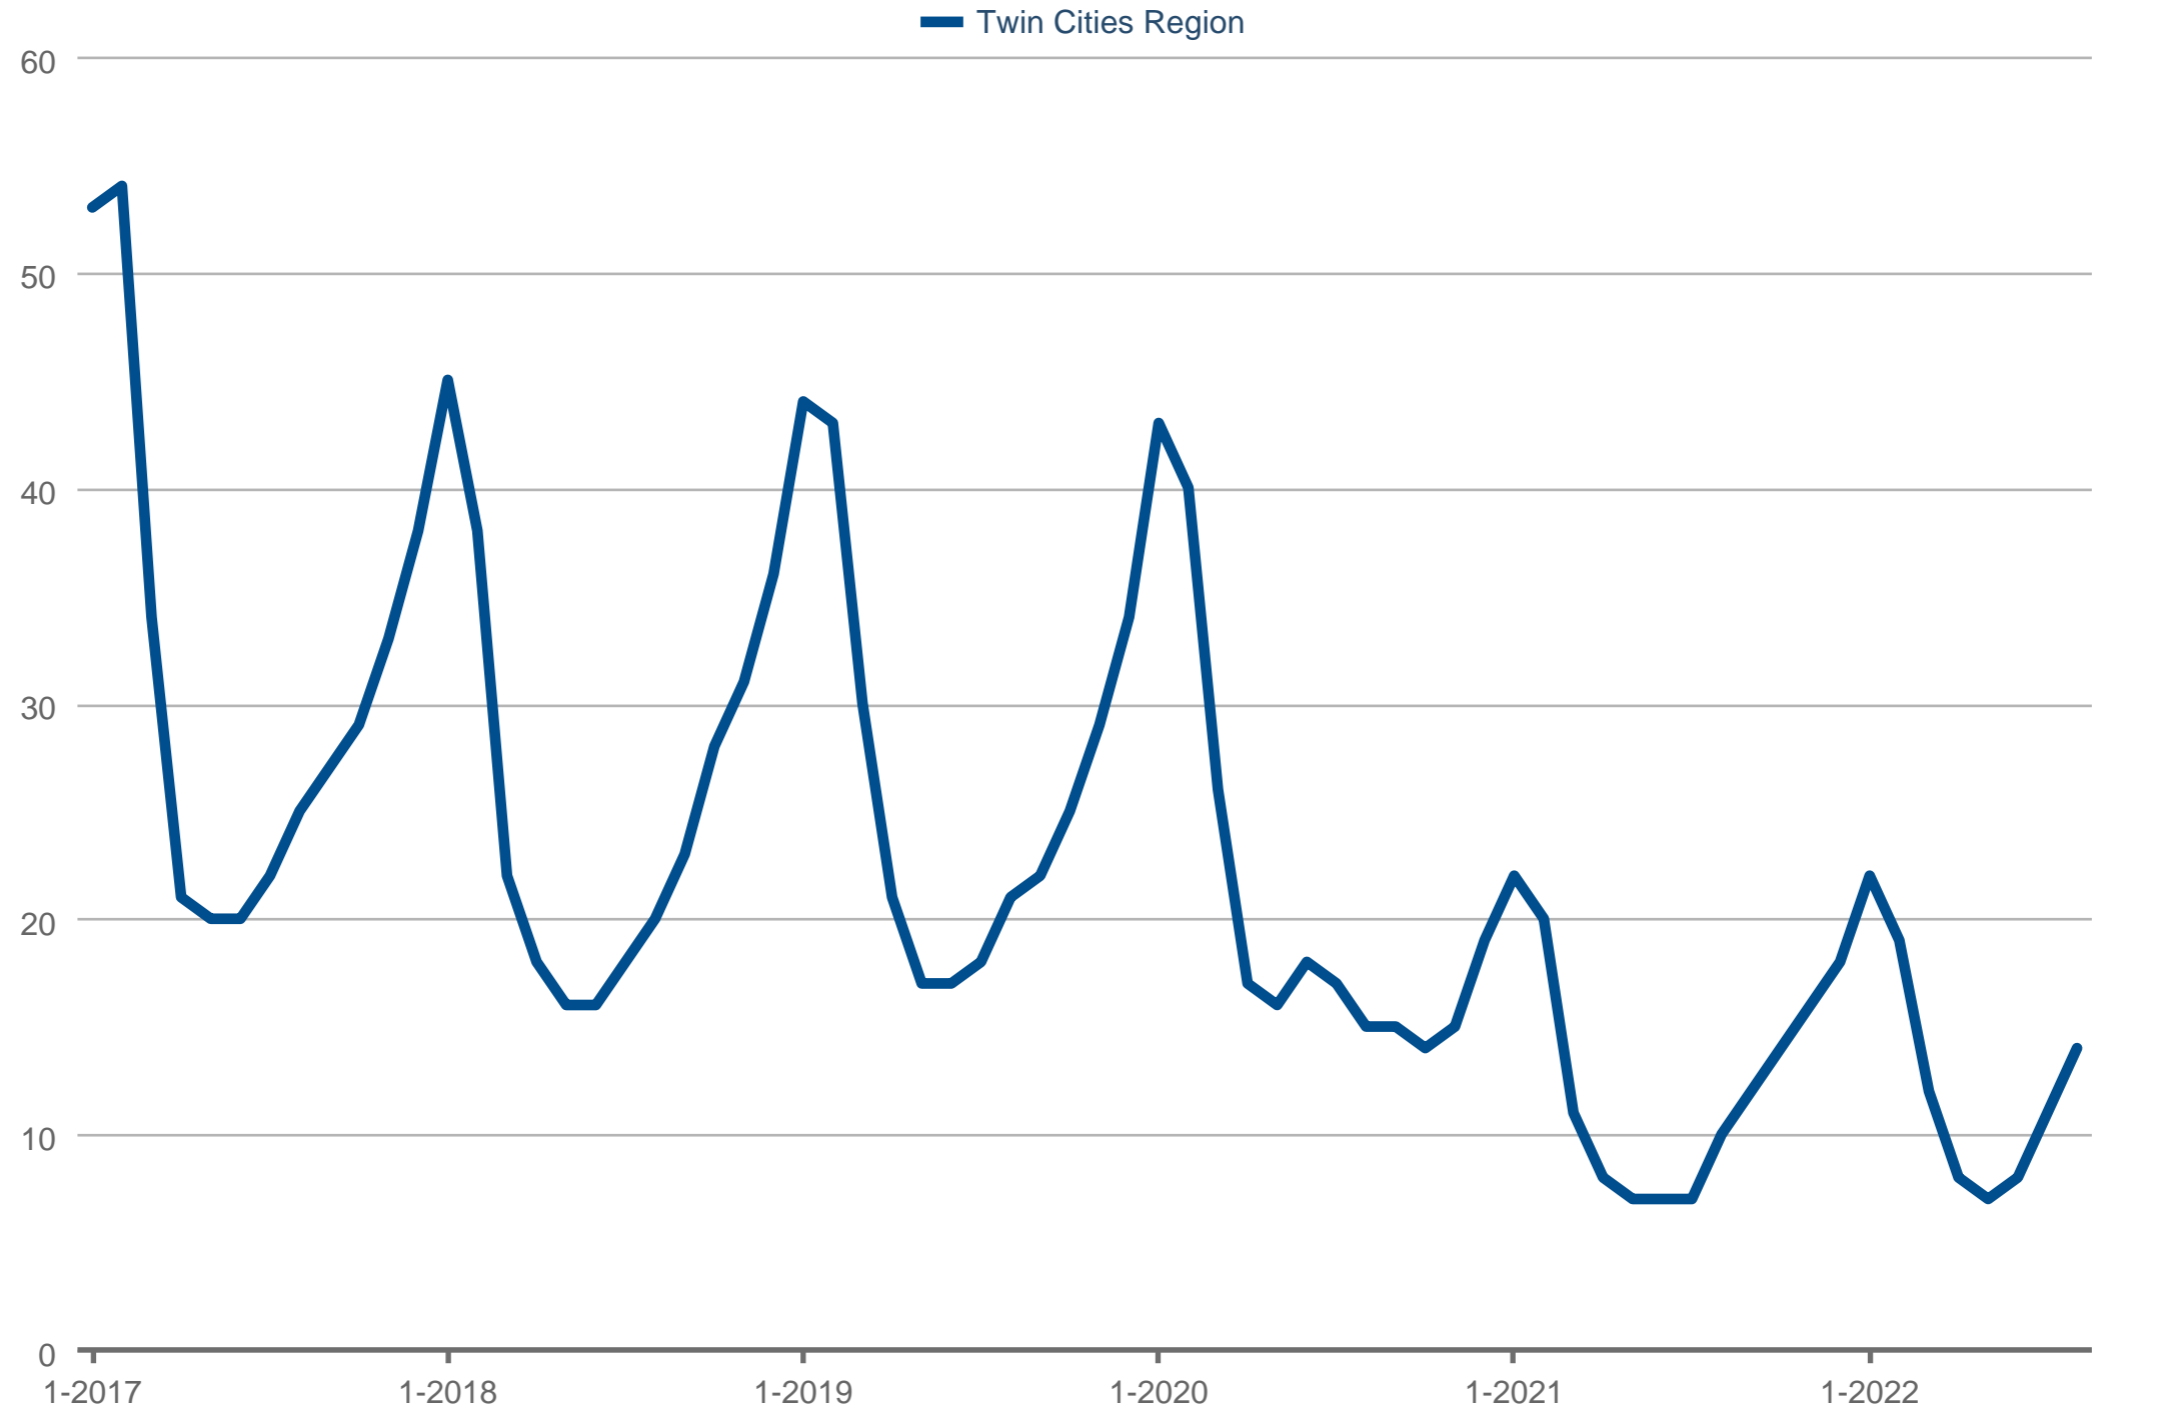

Median Days on Market

Each data point is one month of activity. Data is from September 6, 2022.

All data from NorthstarMLS. Data deemed reliable but not guaranteed. InfoSparks © 2025 ShowingTime Plus, LLC.