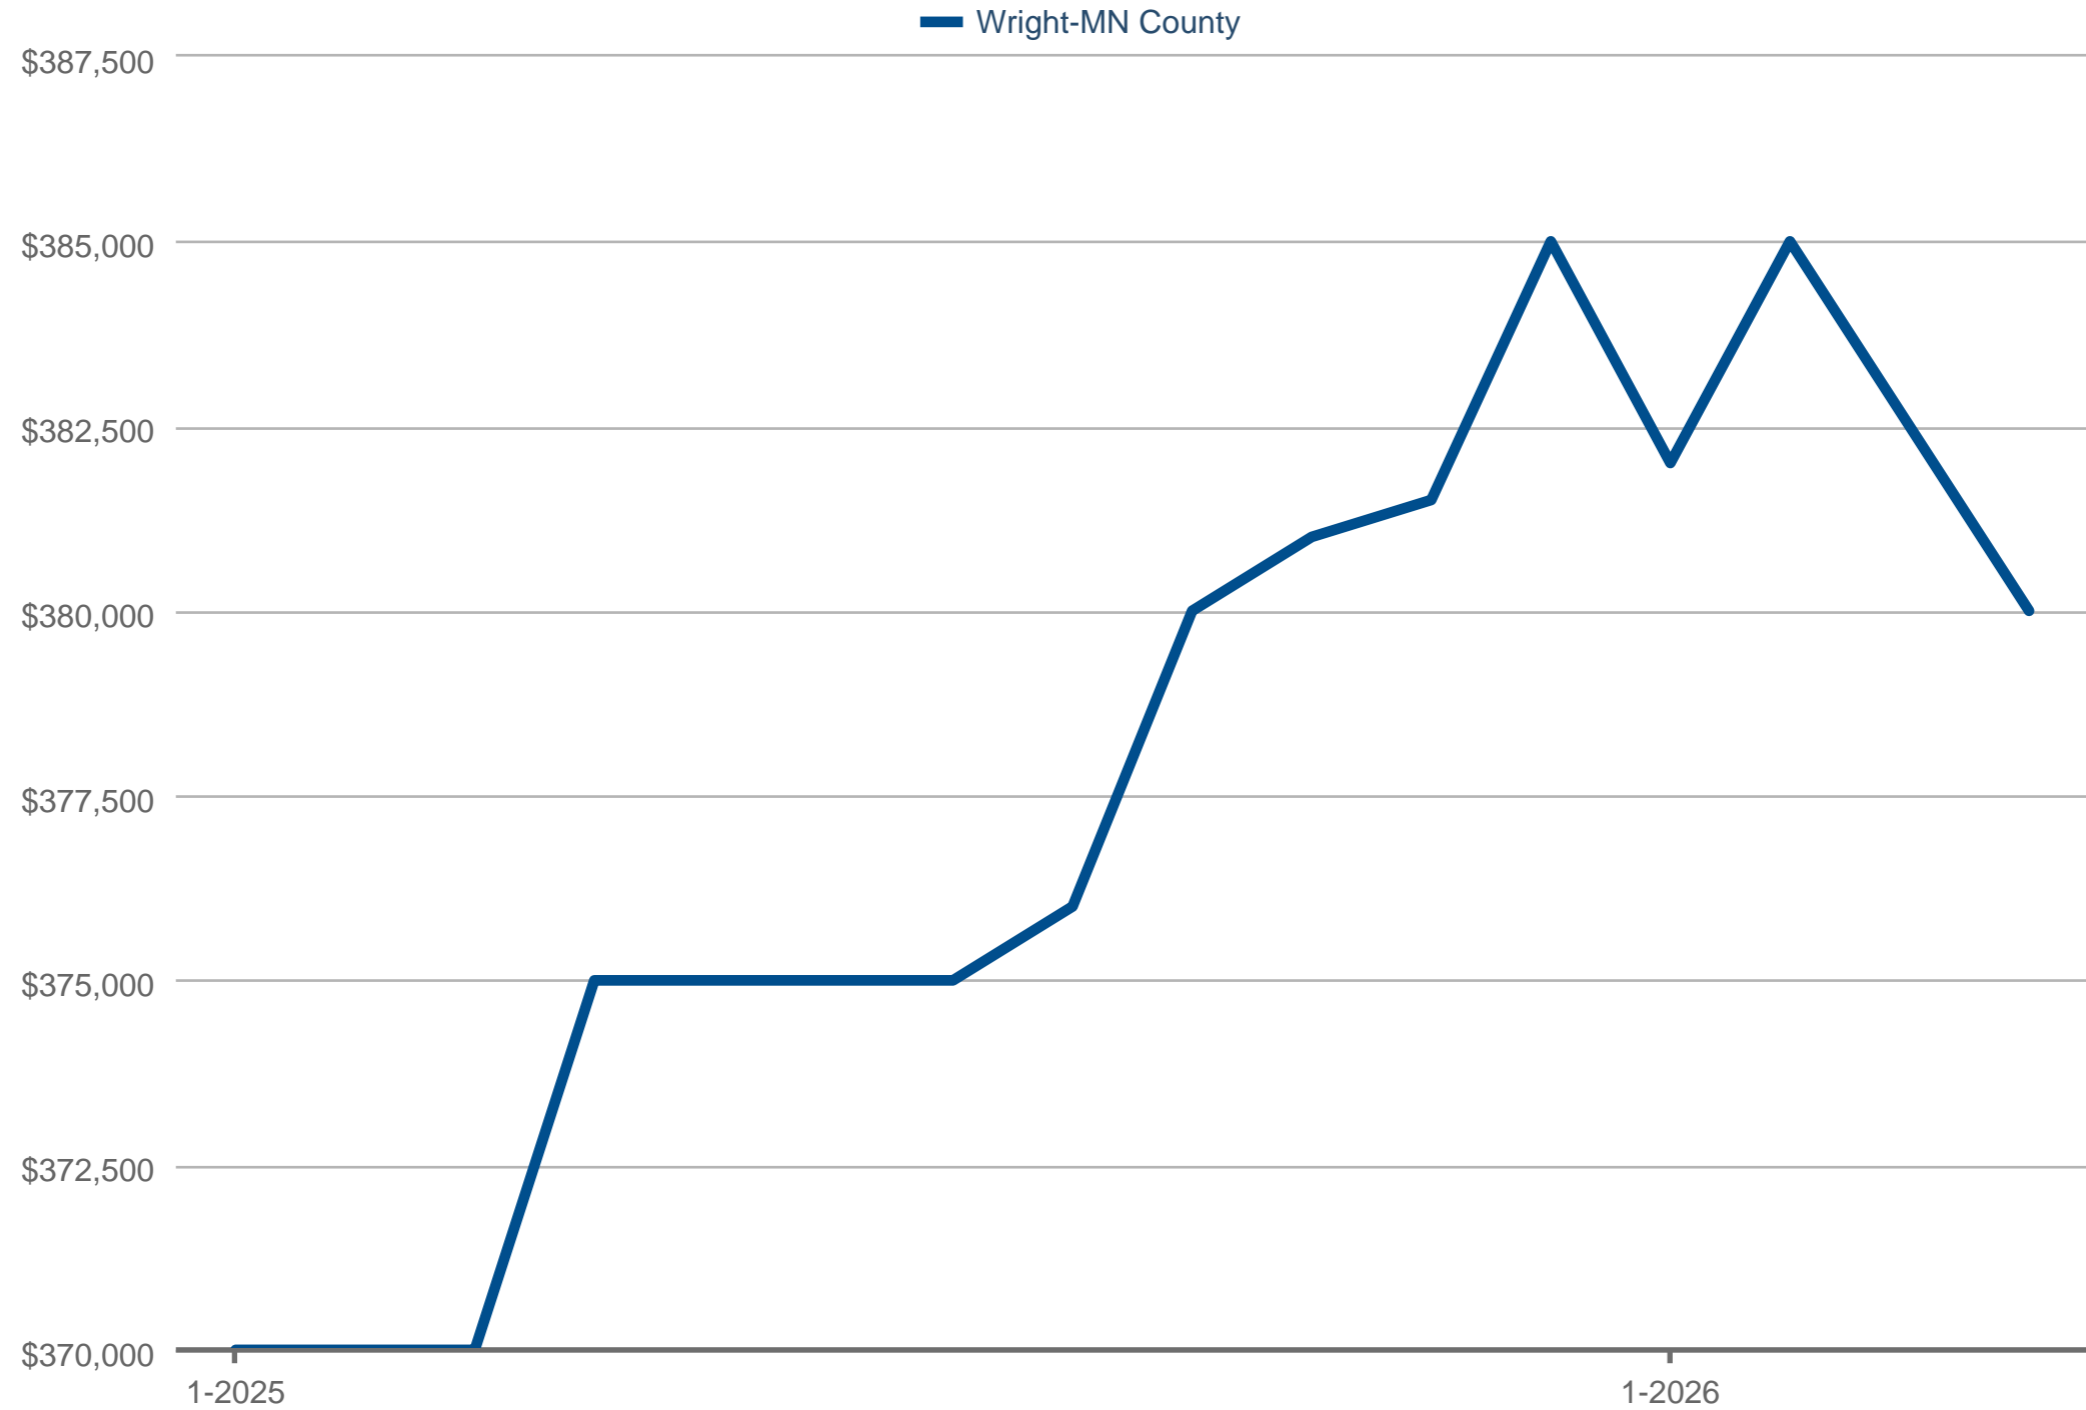

Median Sales Price

Wright-MN County: Traditional, Previously Owned, Single-Family, Non-Waterfront
Each data point is 12 months of activity. Data is from May 19, 2026.

All data from NorthstarMLS. Data deemed reliable but not guaranteed. InfoSparks © 2026 ShowingTime Plus, LLC.