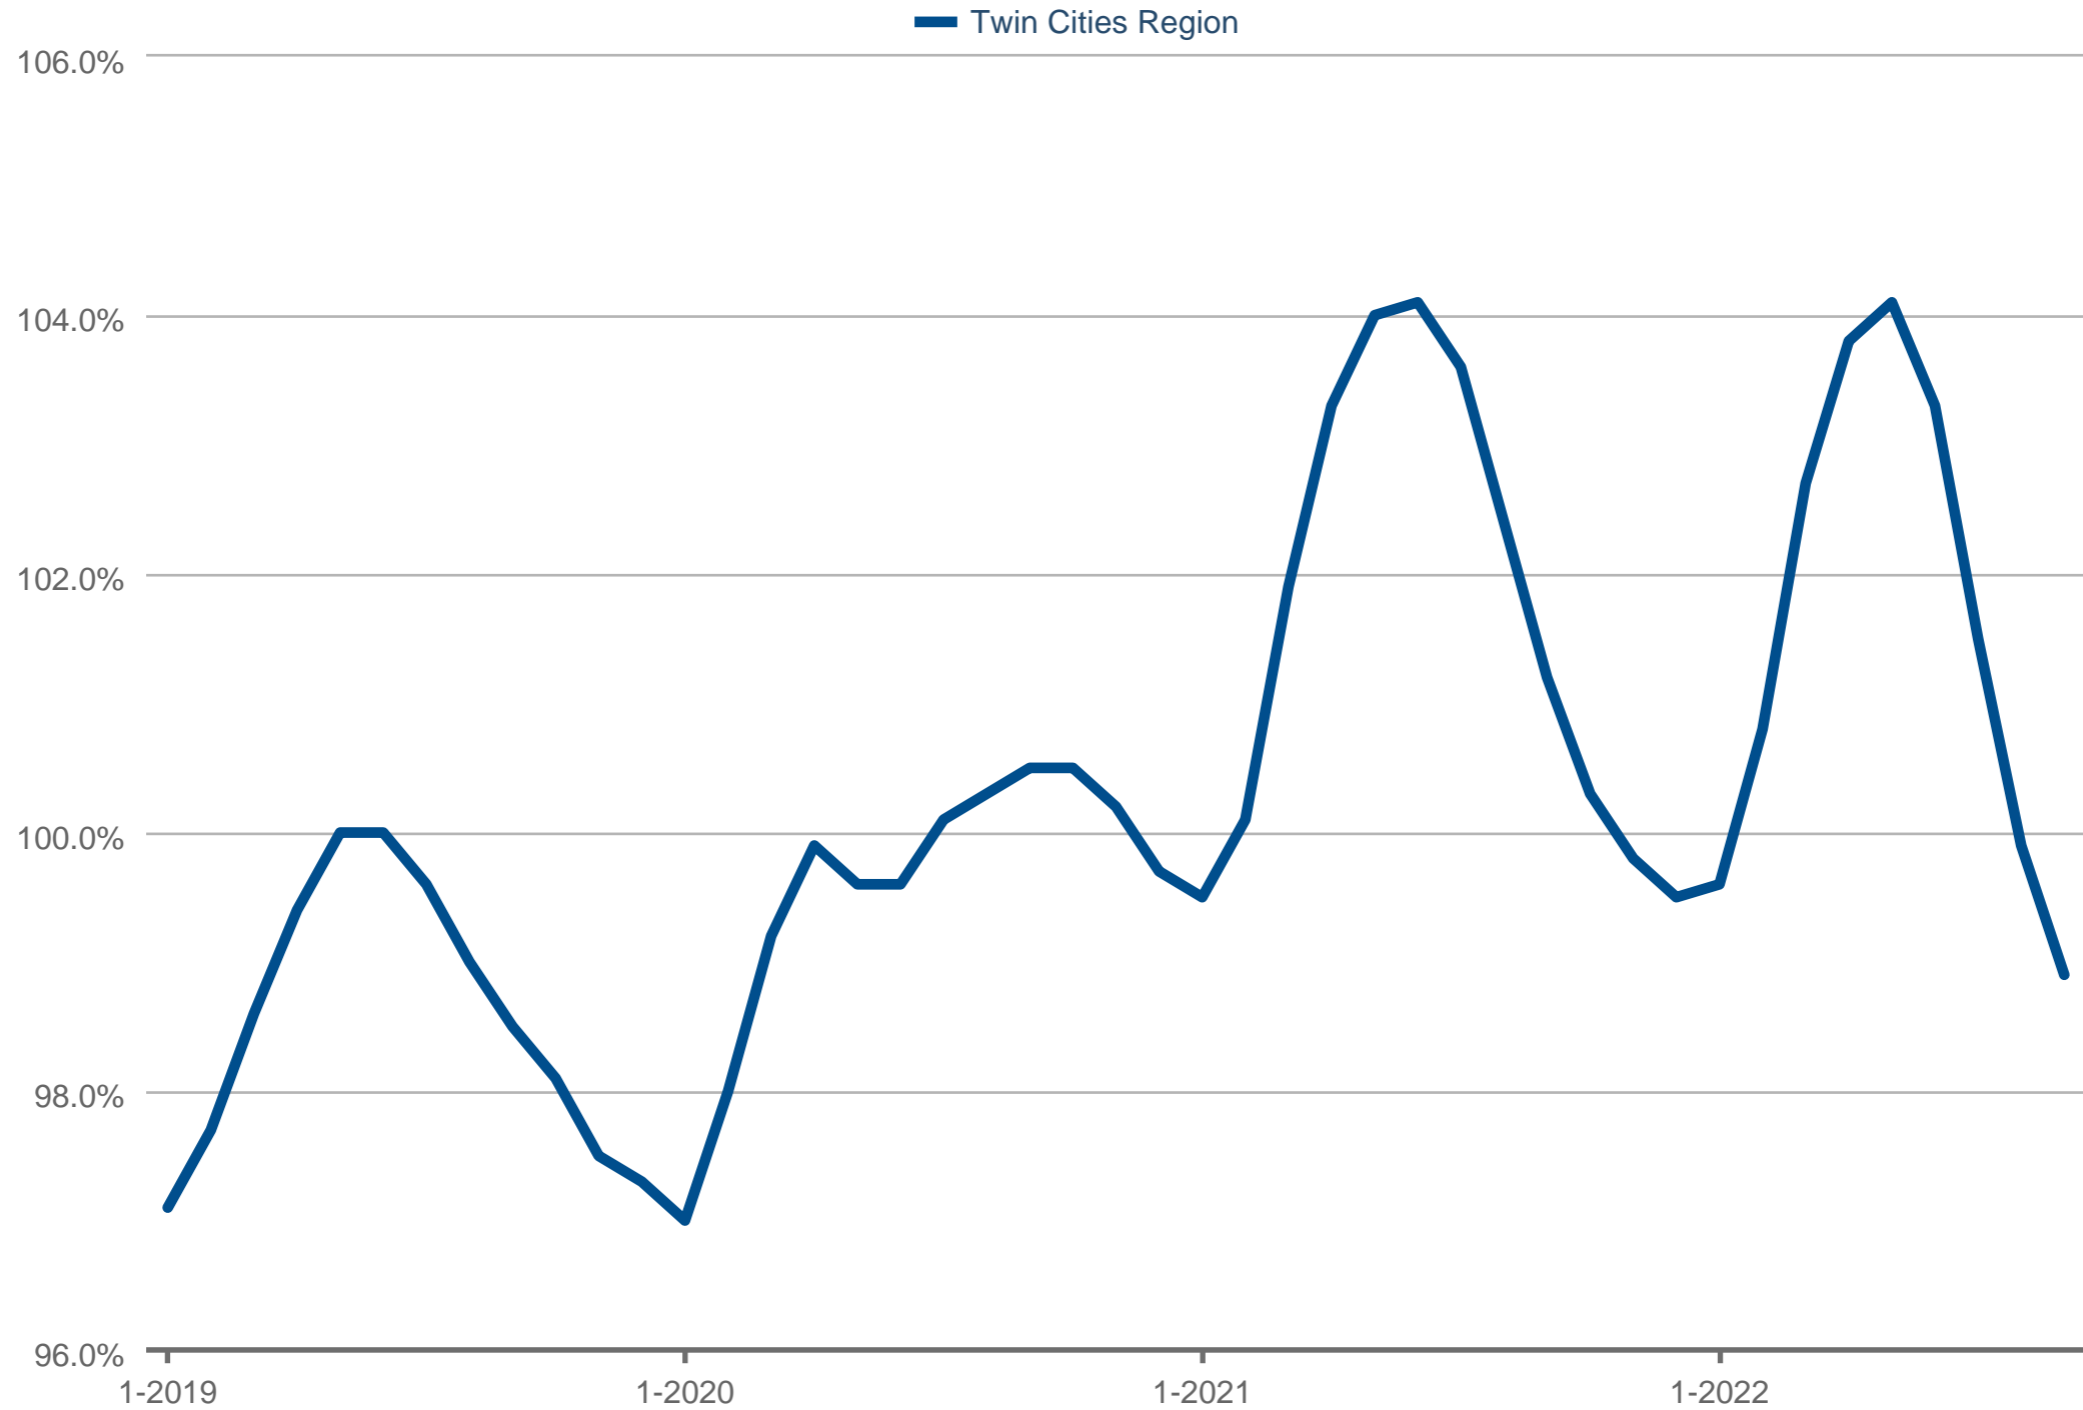

### Average Pct of Original Price

Twin Cities Region

Each data point is one month of activity. Data is from October 7, 2022.

All data from NorthstarMLS. Data deemed reliable but not guaranteed. InfoSparks © 2024 ShowingTime.