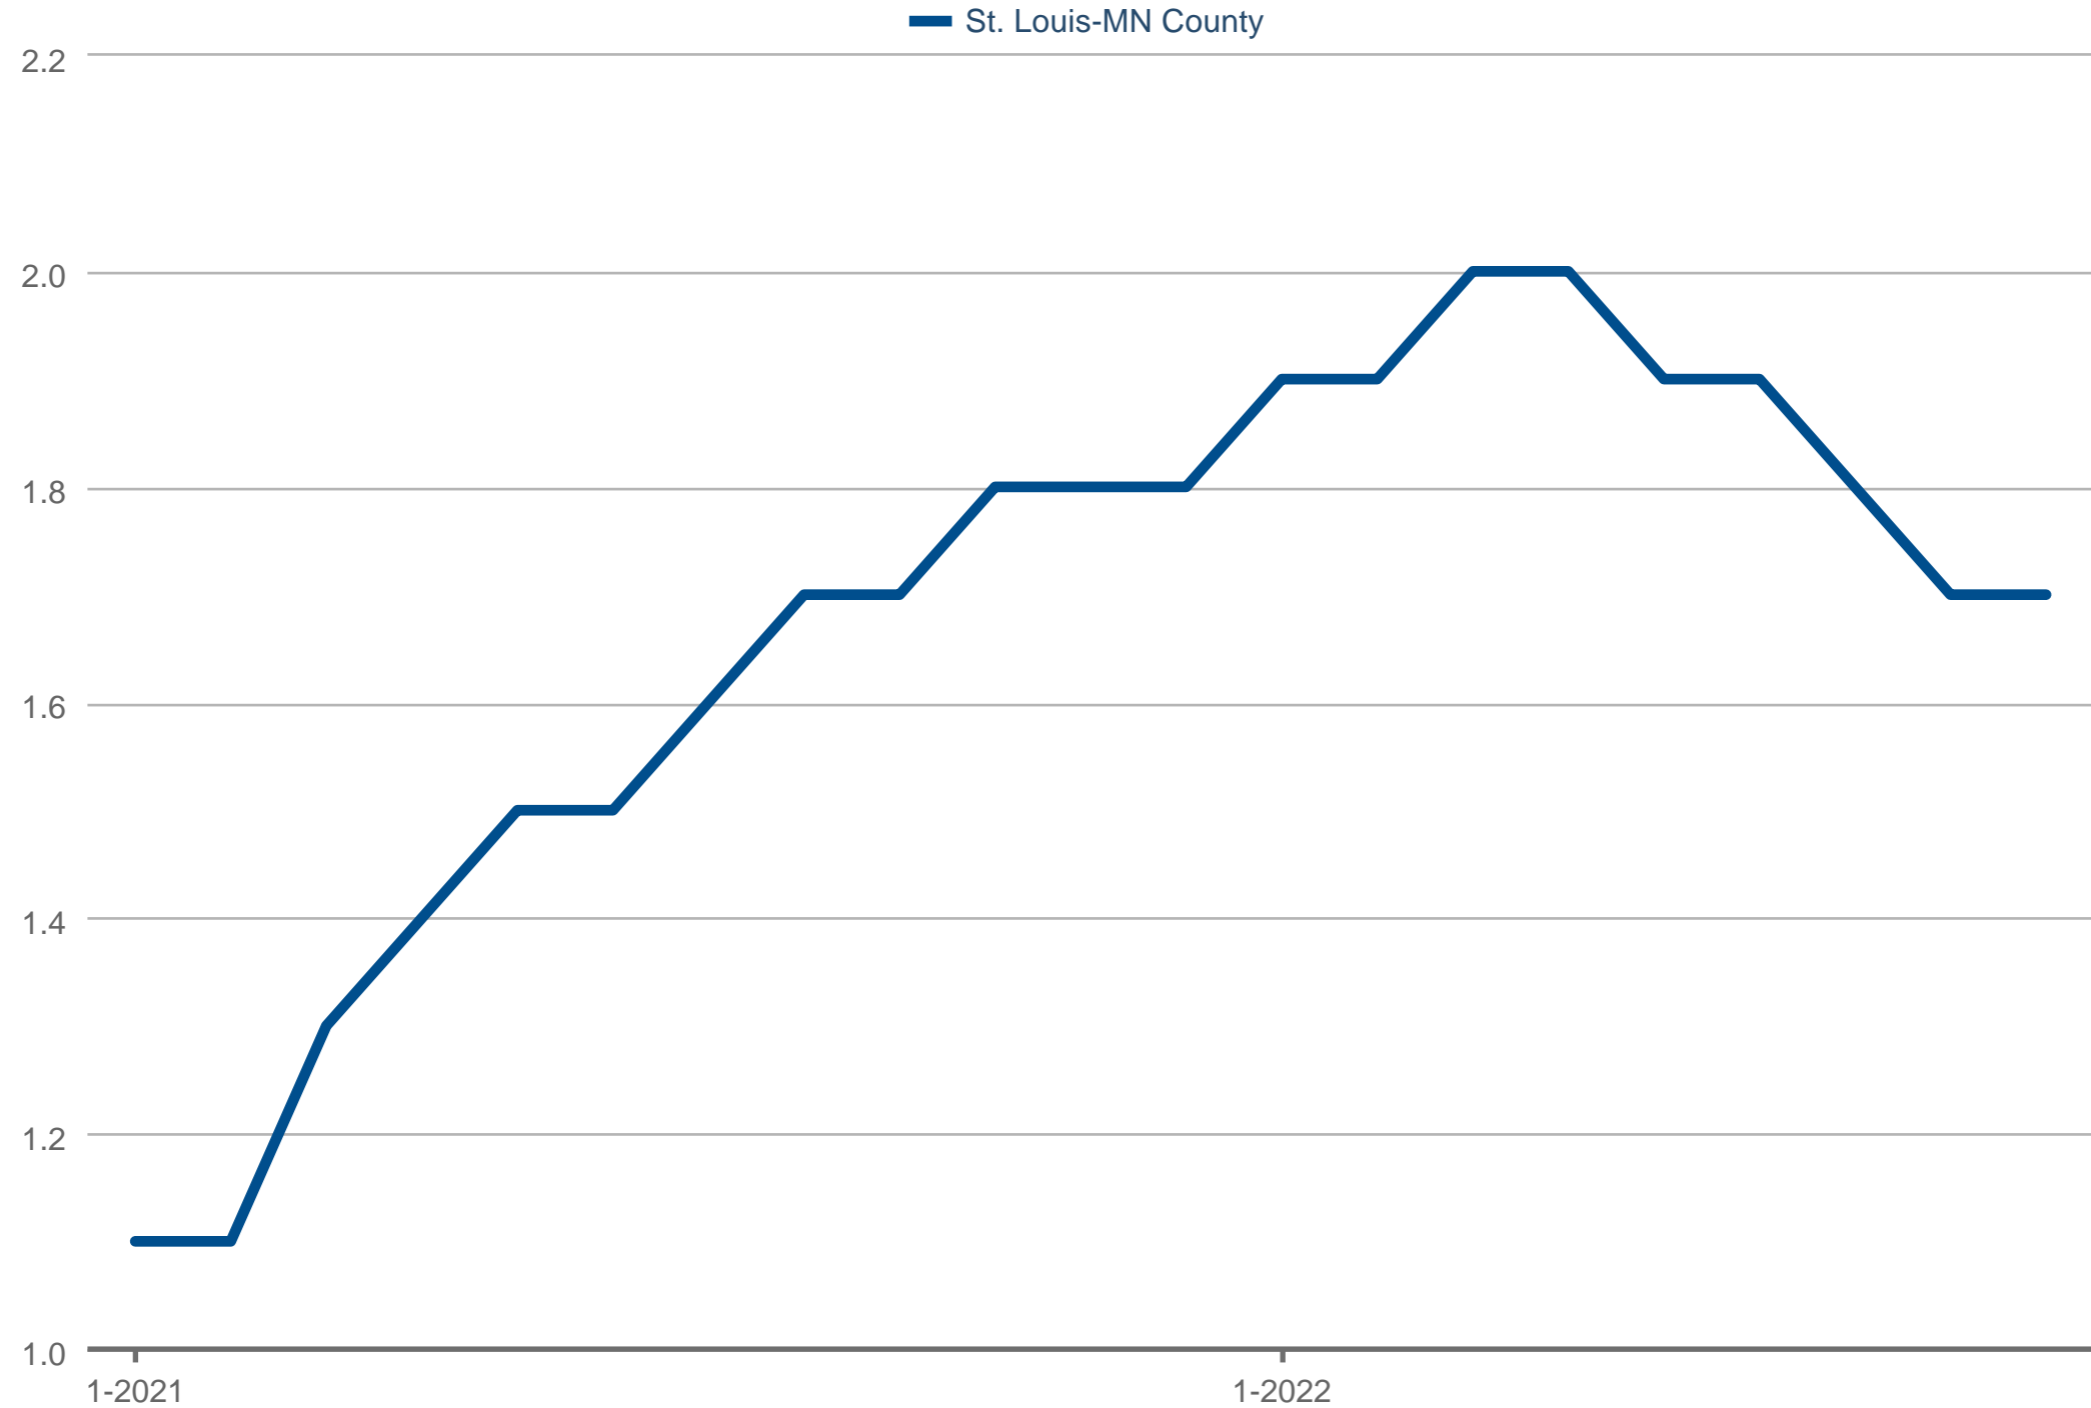

### Showings Per Listing

St. Louis-MN County

Each data point is 12 months of activity. Data is from October 6, 2022.