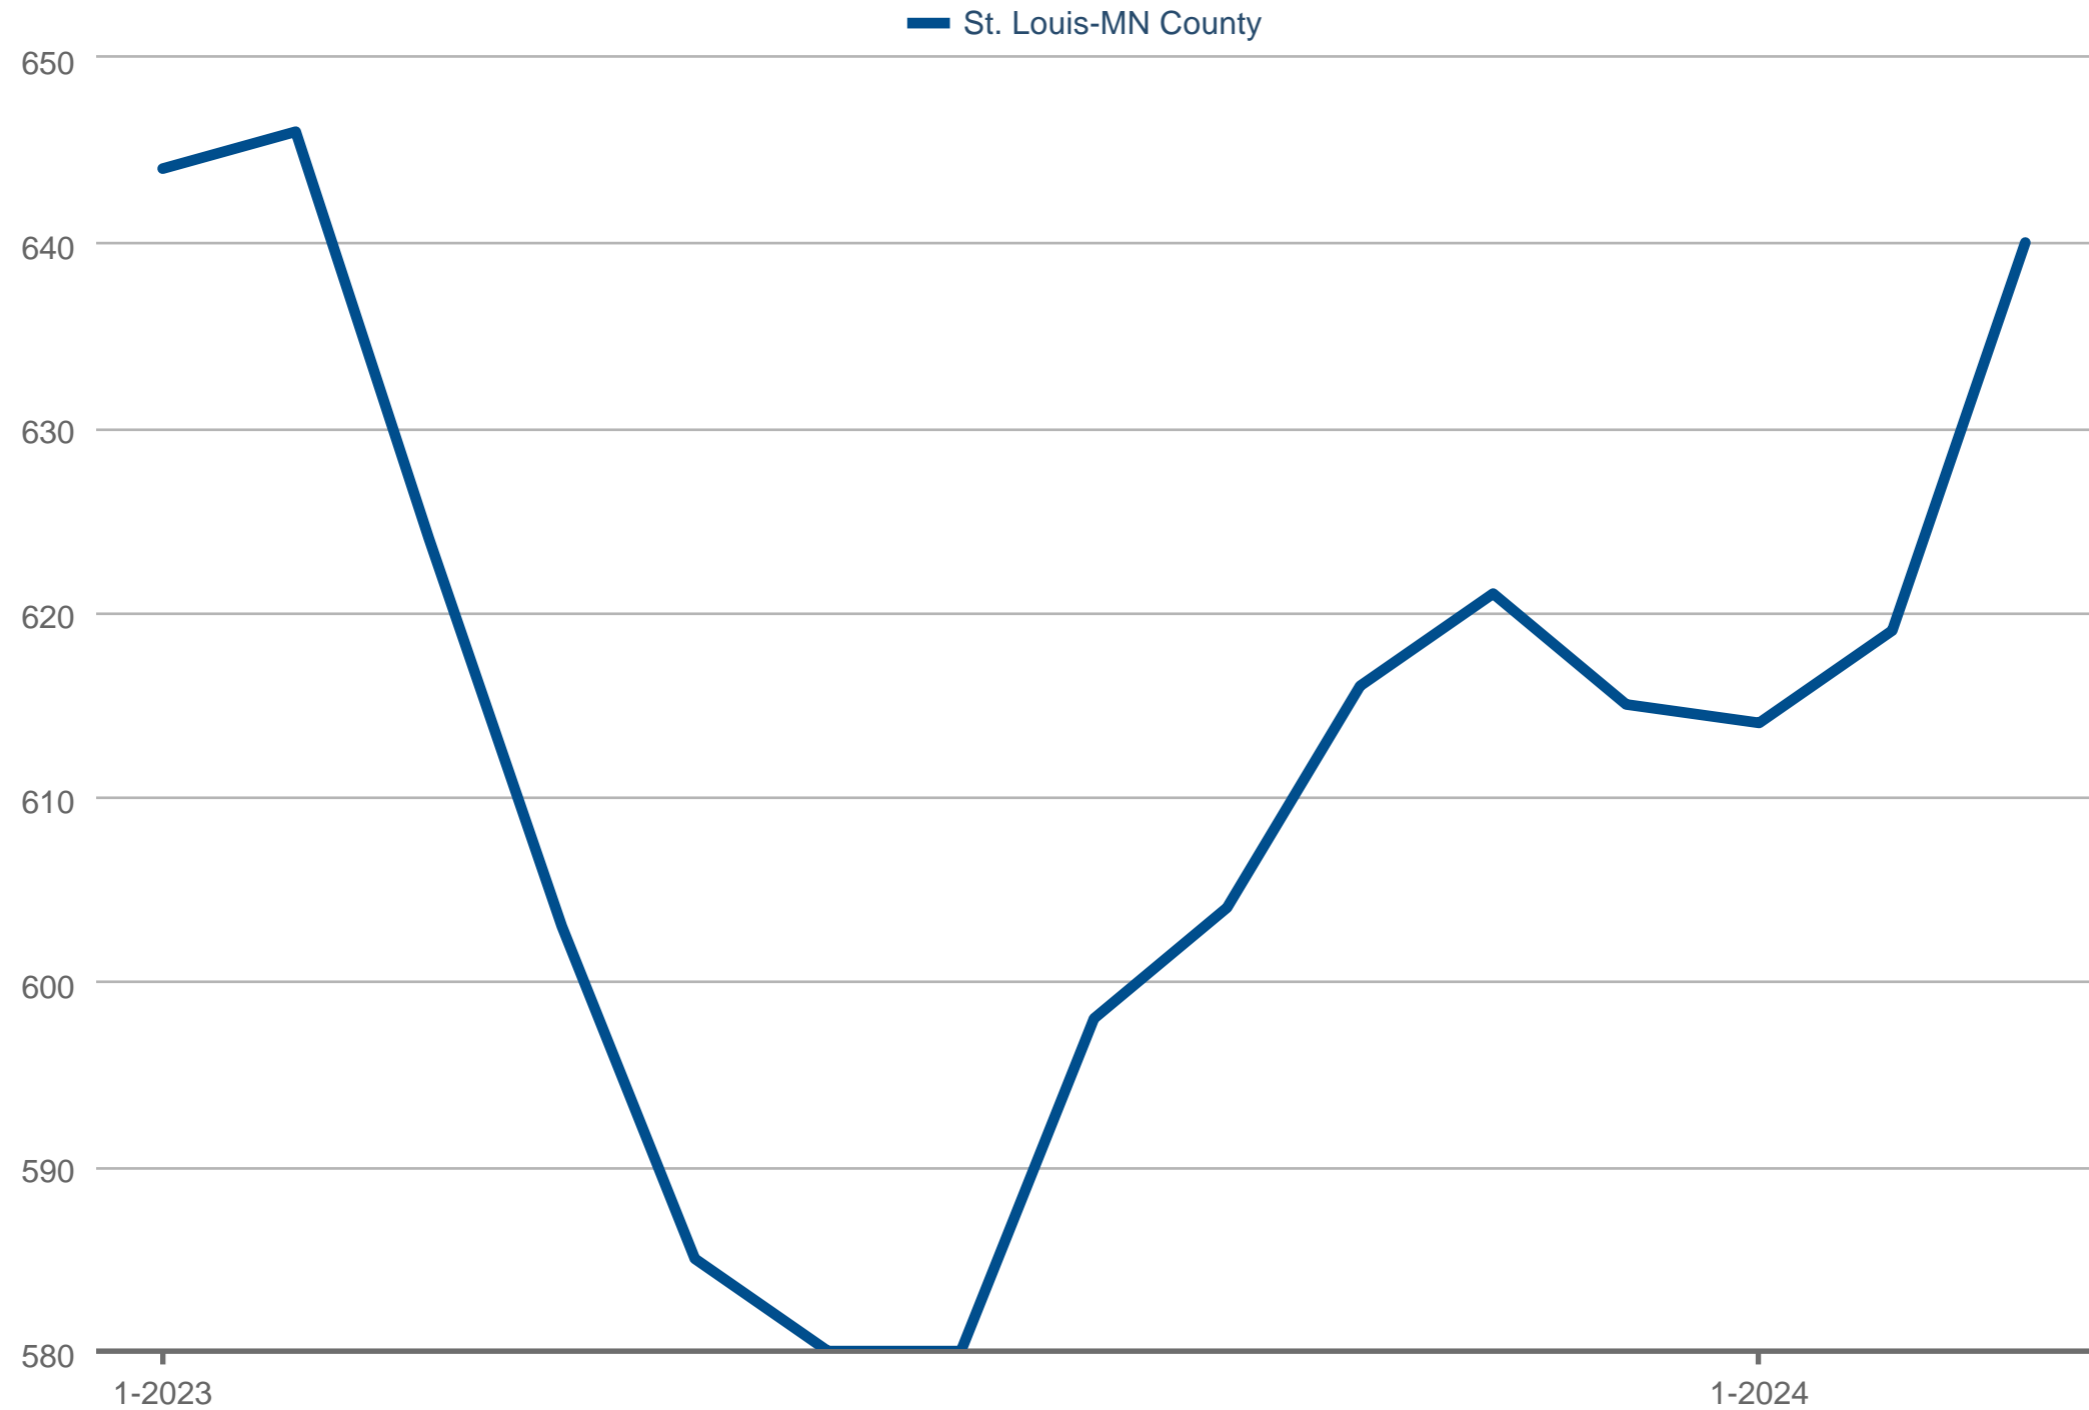

Pending Sales

St. Louis-MN County

Each data point is 12 months of activity. Data is from April 23, 2024.