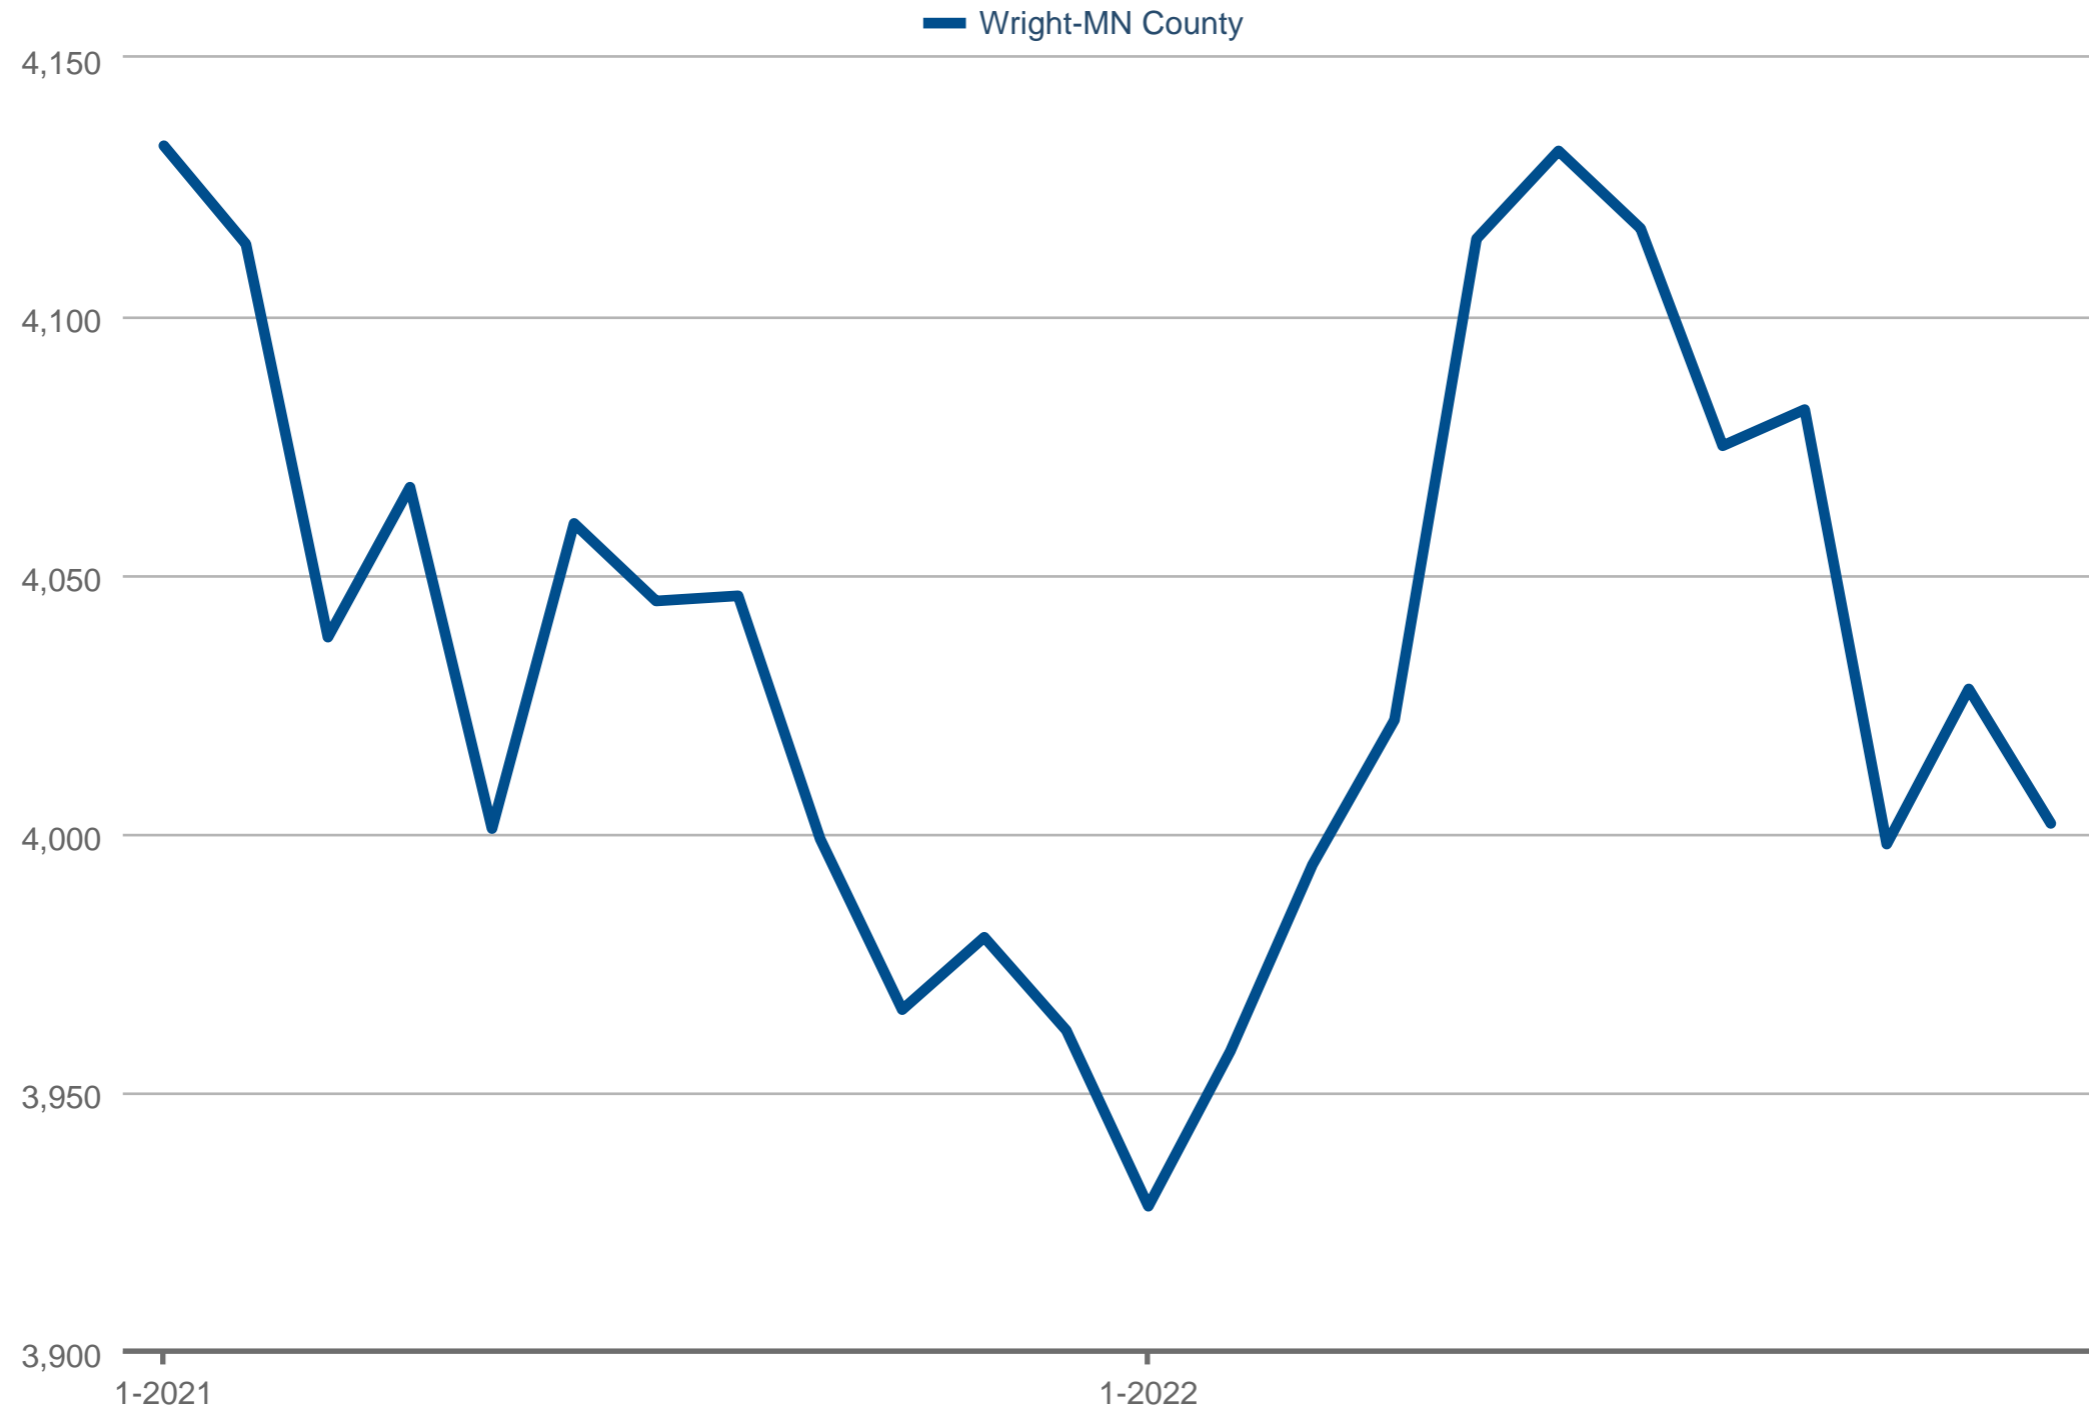

New Listings

Wright-MN County

Each data point is 12 months of activity. Data is from January 29, 2023.