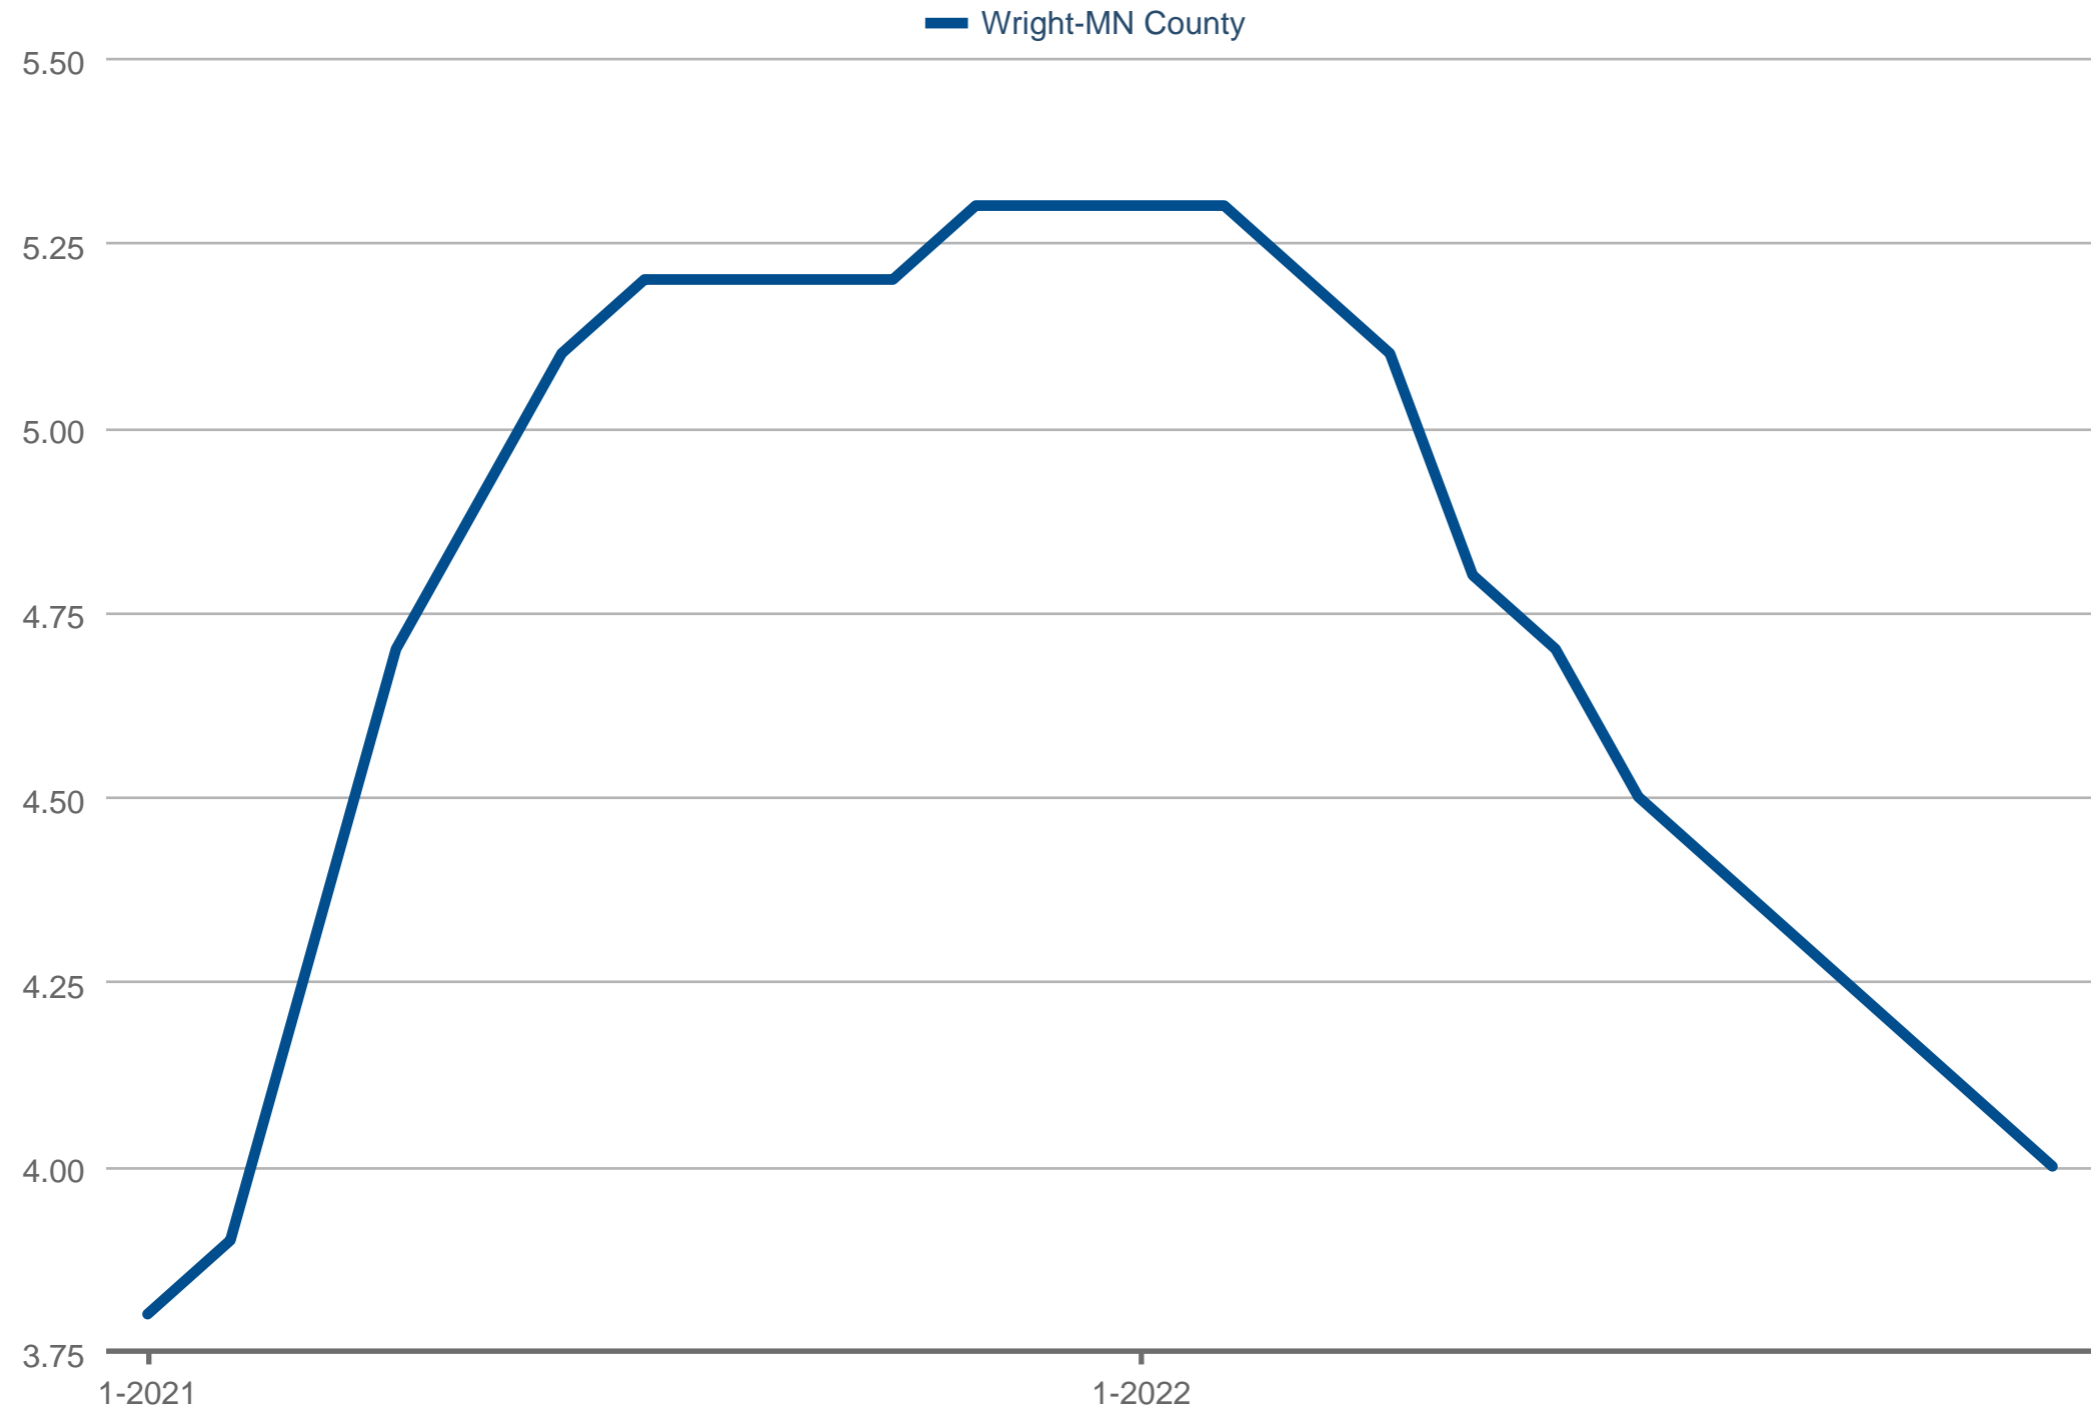

Showings Per Listing

Wright-MN County

Each data point is 12 months of activity. Data is from January 29, 2023.