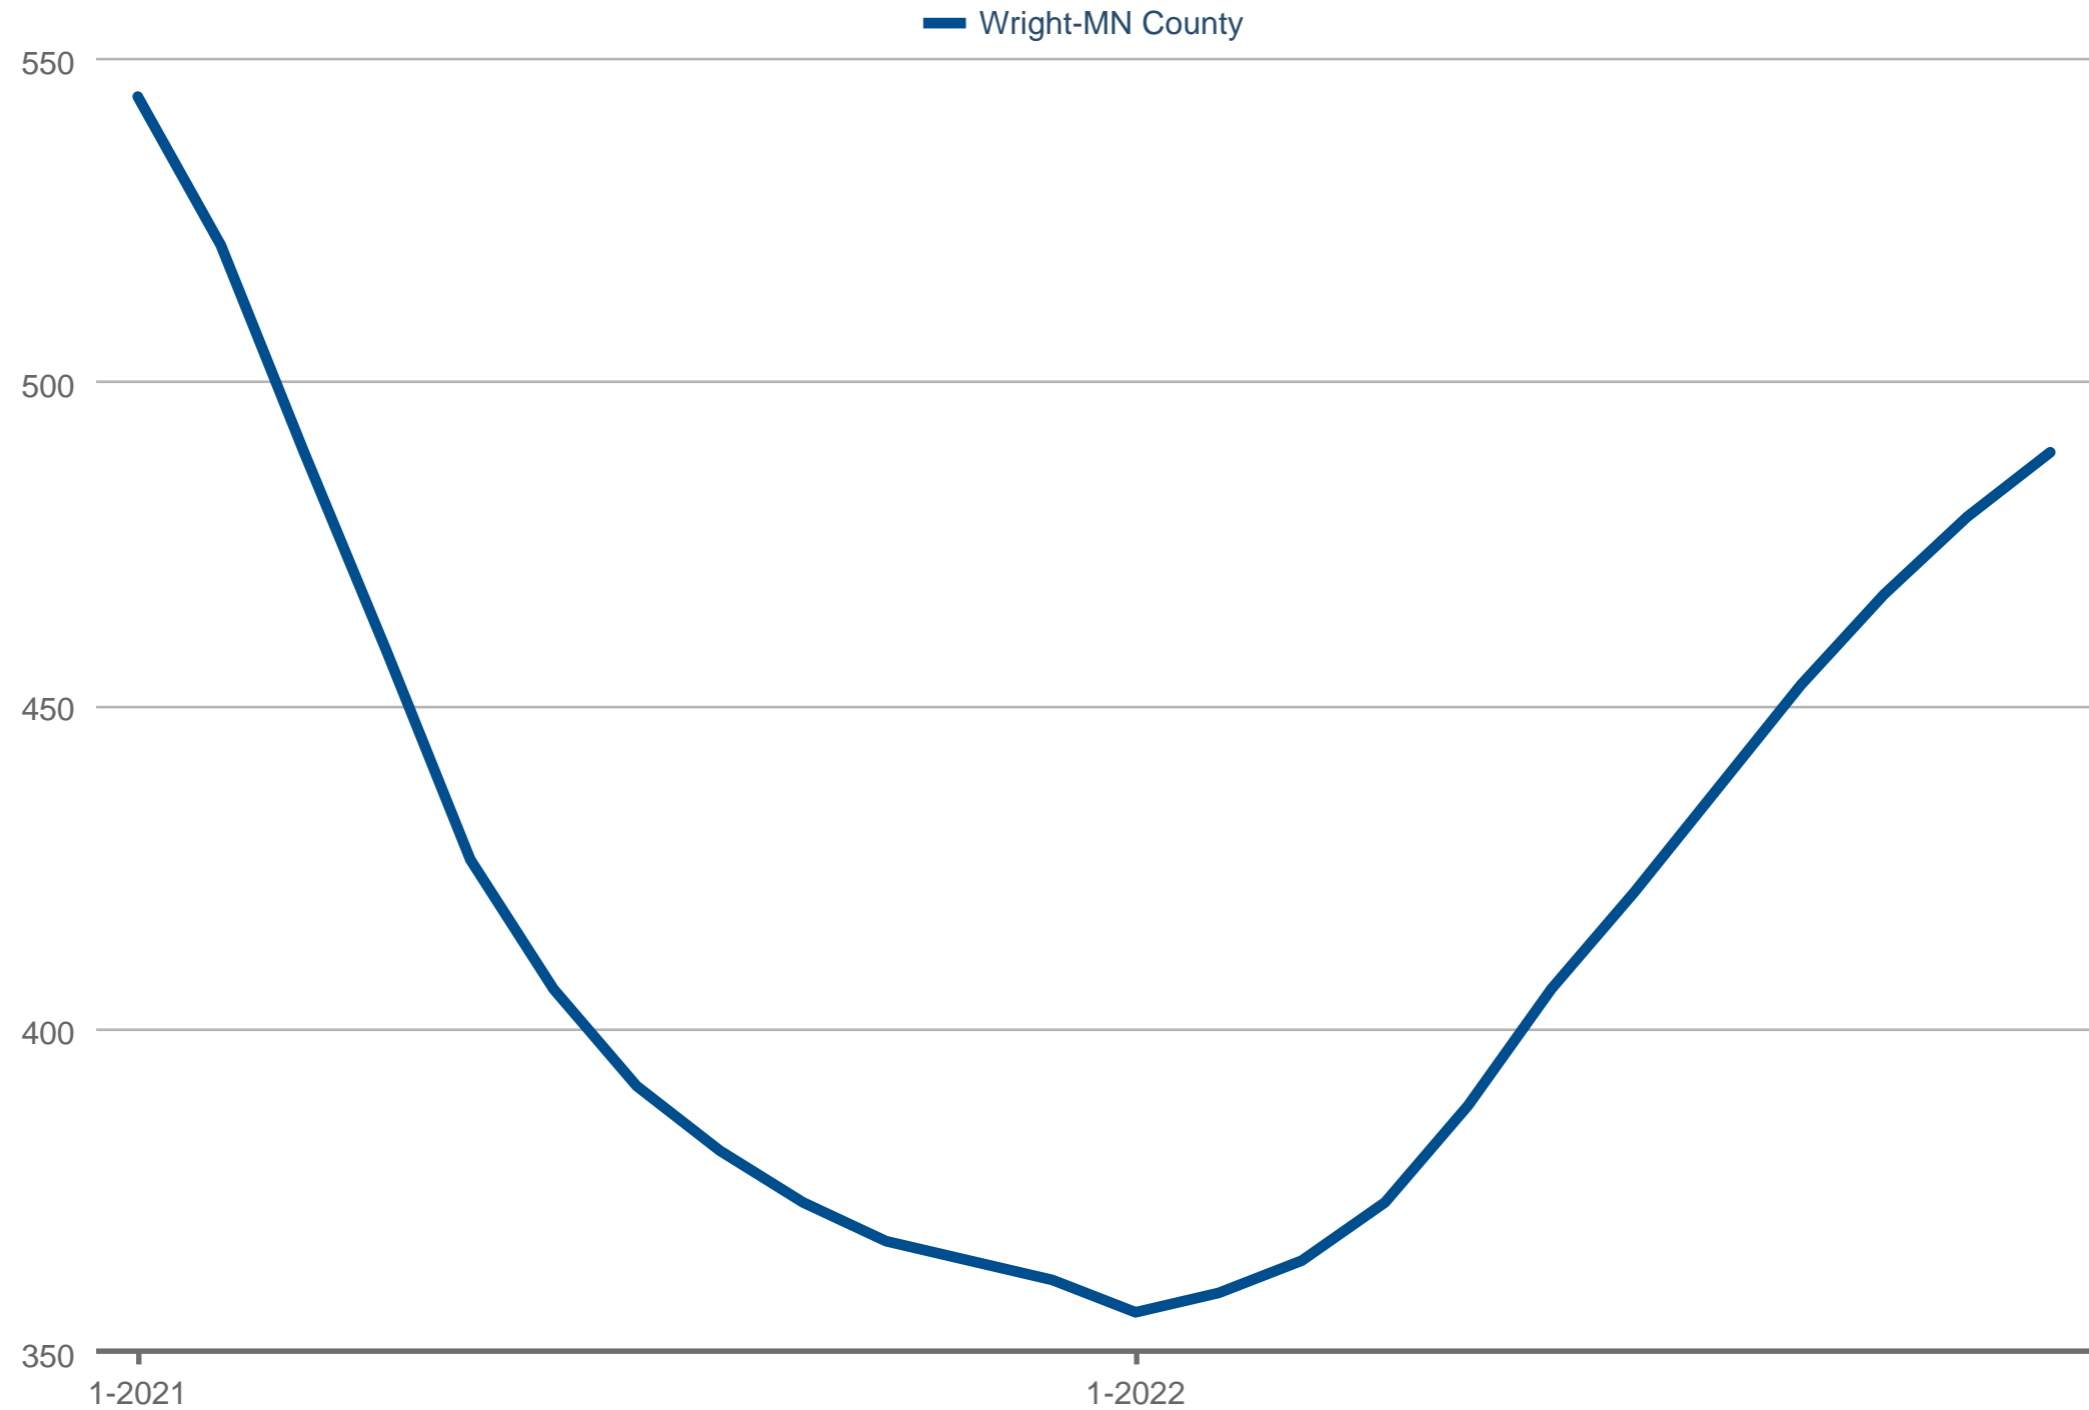

### Homes for Sale

Wright-MN County

Each data point is 12 months of activity. Data is from January 29, 2023.