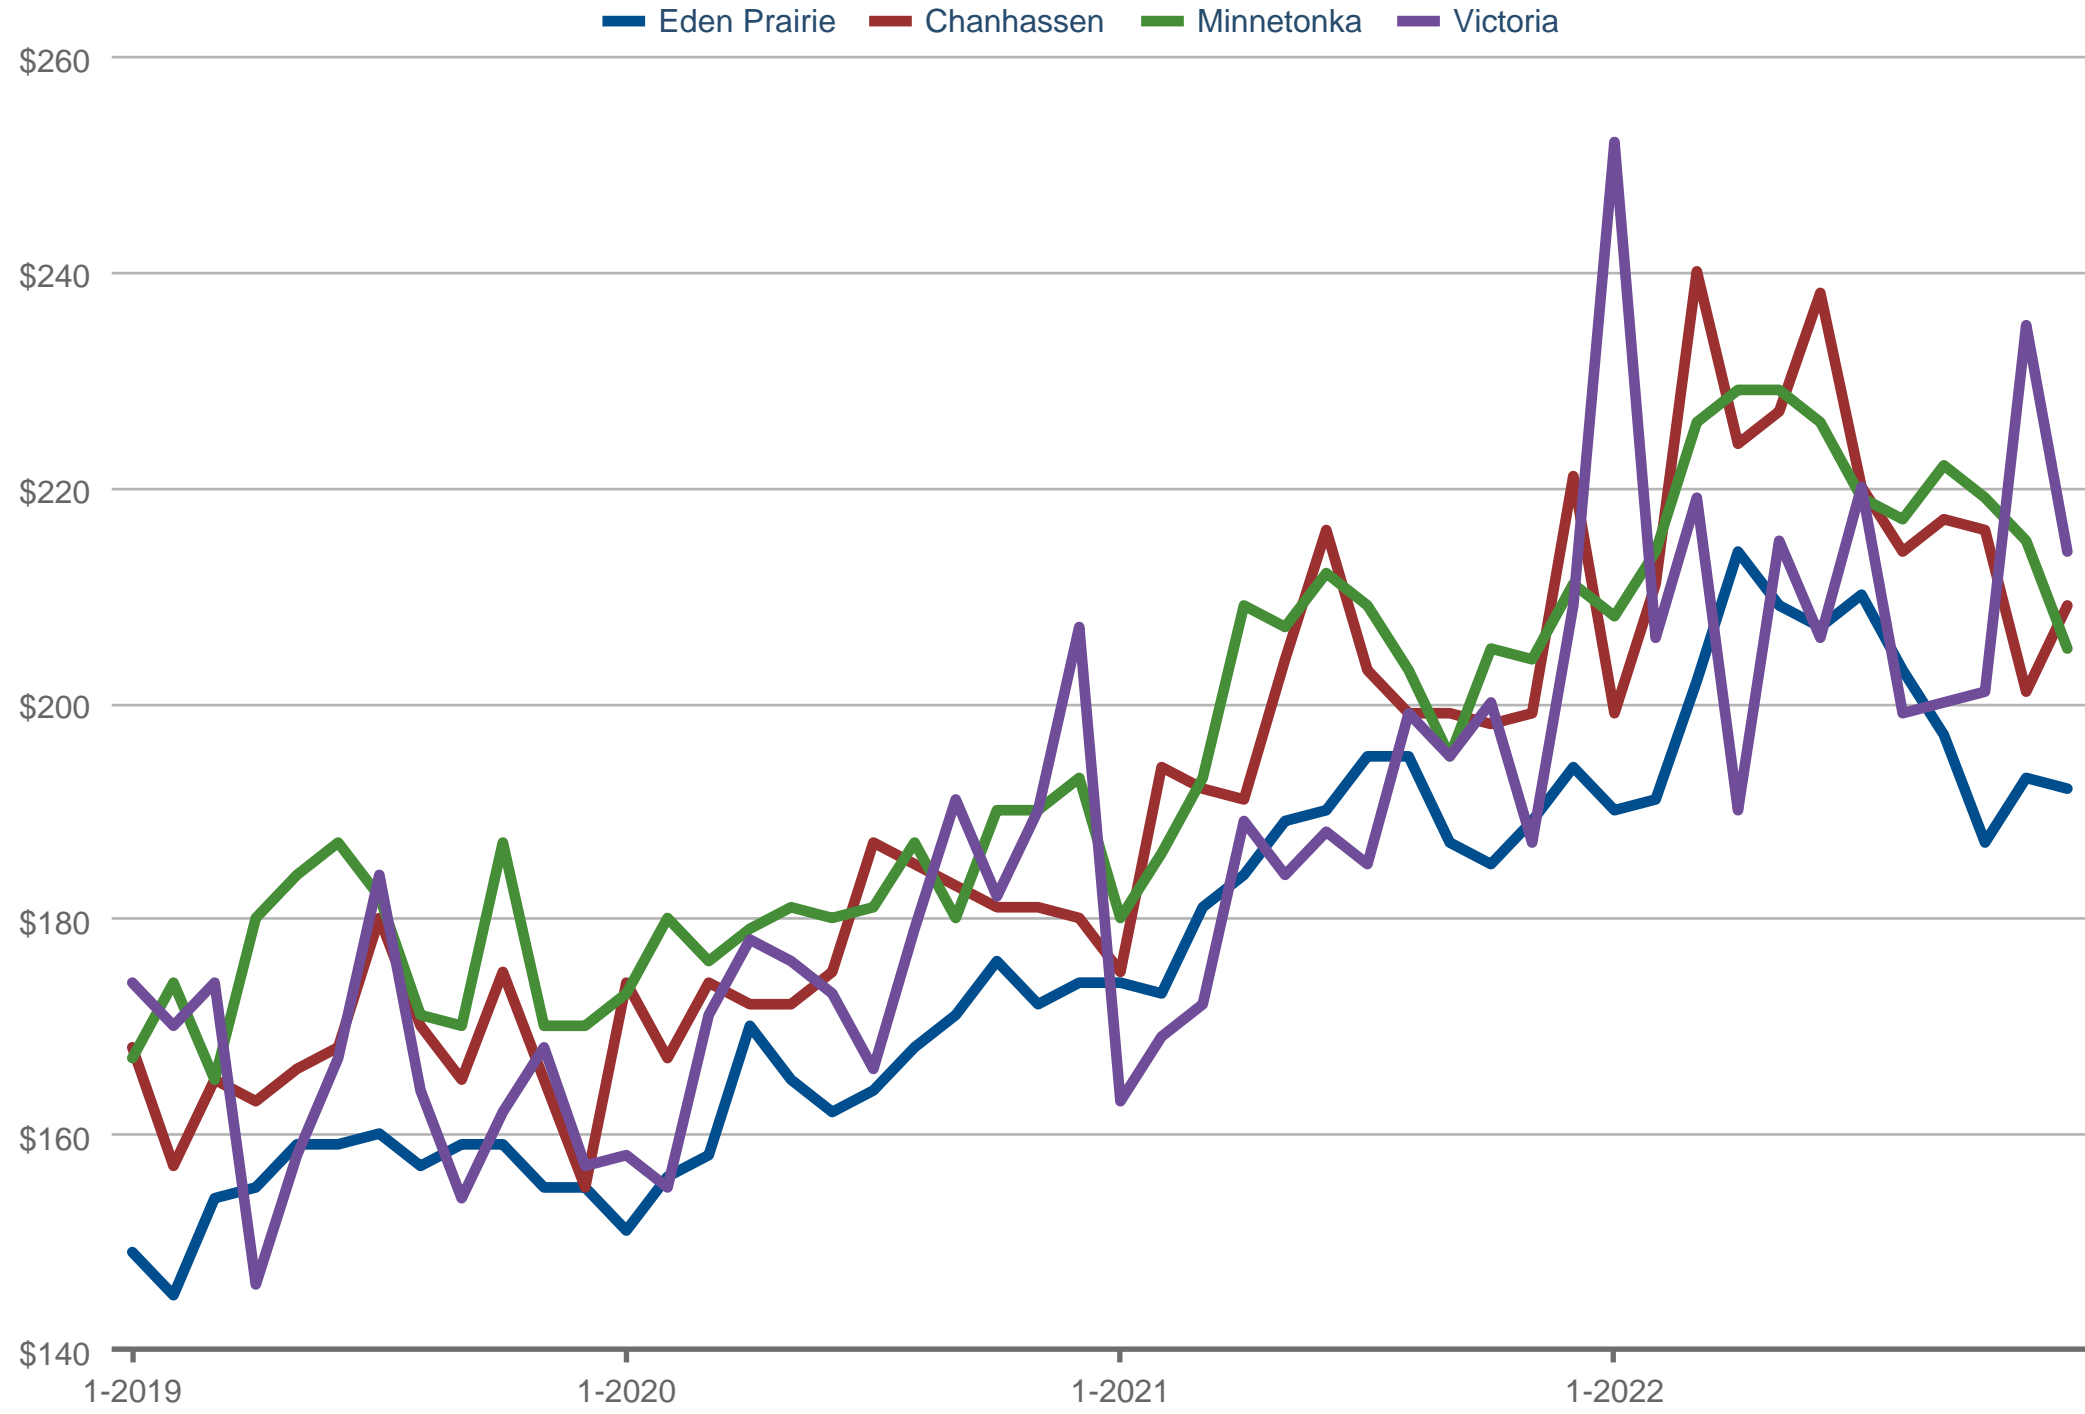

Stieg Strand

Broker/Realtor - RE/MAX Results

Office: 612-490-2121

stieg@results.net

www.mnhomereports.com

Competent. Consistent. Clear.

Average Price Per Square Foot

Eden Prairie & Chanhassen & Minnetonka & Victoria

Each data point is one month of activity. Data is from January 10, 2023.

All data from NorthstarMLS. Data deemed reliable but not guaranteed. InfoSparks © 2024 ShowingTime.