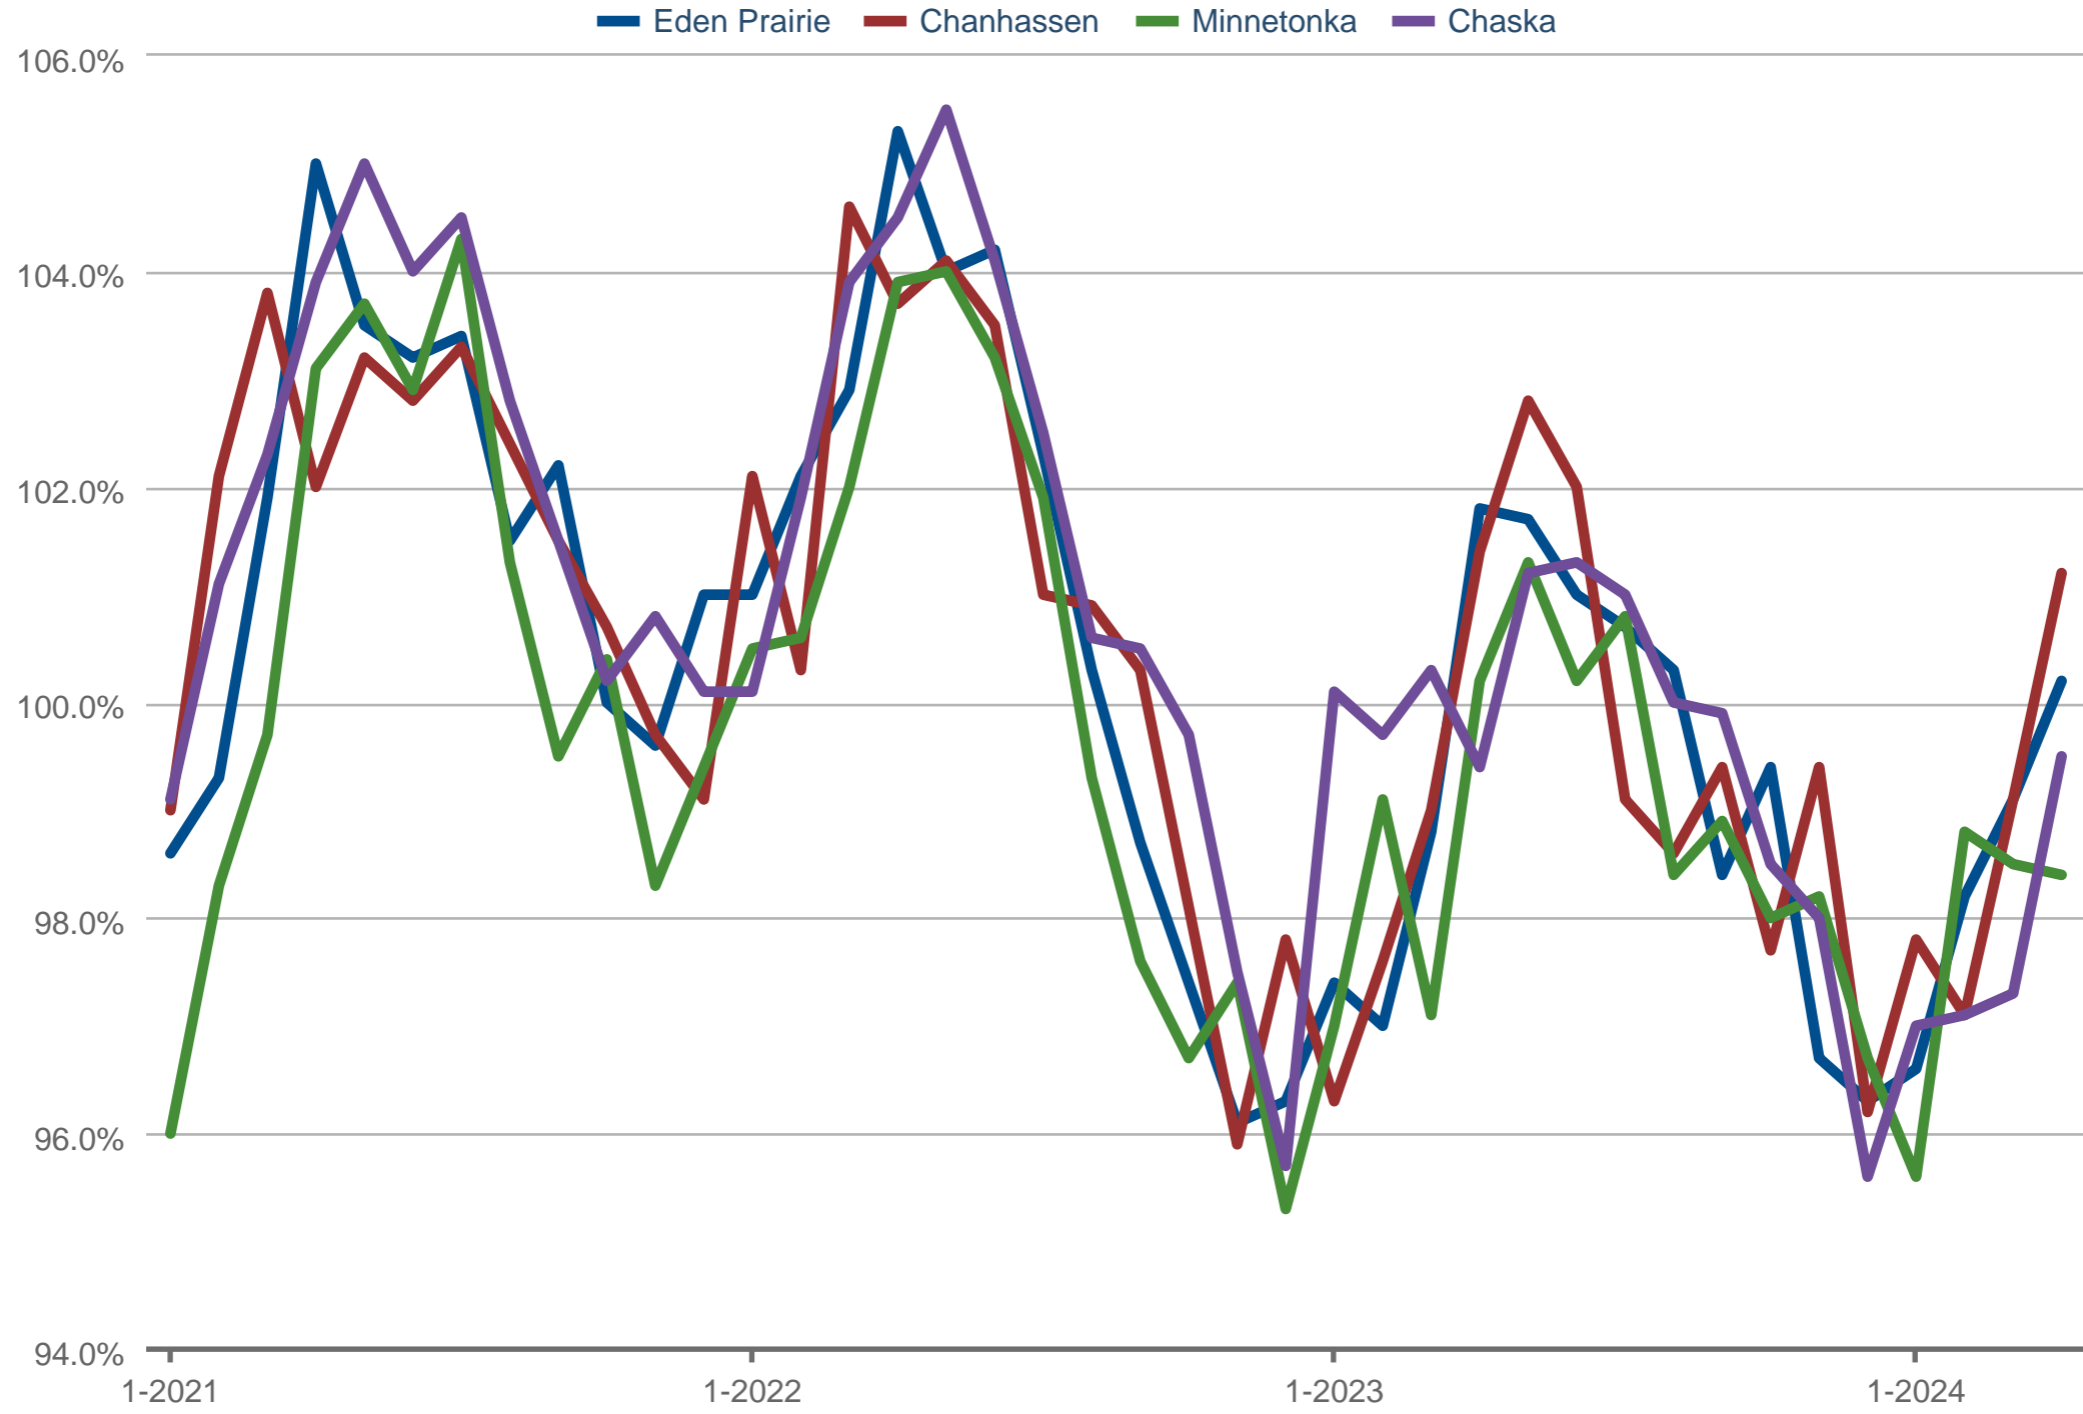

Stieg Strand

Broker/Realtor - RE/MAX Results

Office: 612-490-2121

stieg@results.net

www.mnhomereports.com

Competent. Consistent. Clear.

Average Pct of Original Price

Eden Prairie & Chanhassen & Minnetonka & Chaska

Each data point is one month of activity. Data is from May 3, 2024.

All data from NorthstarMLS. Data deemed reliable but not guaranteed. InfoSparks © 2024 ShowingTime.