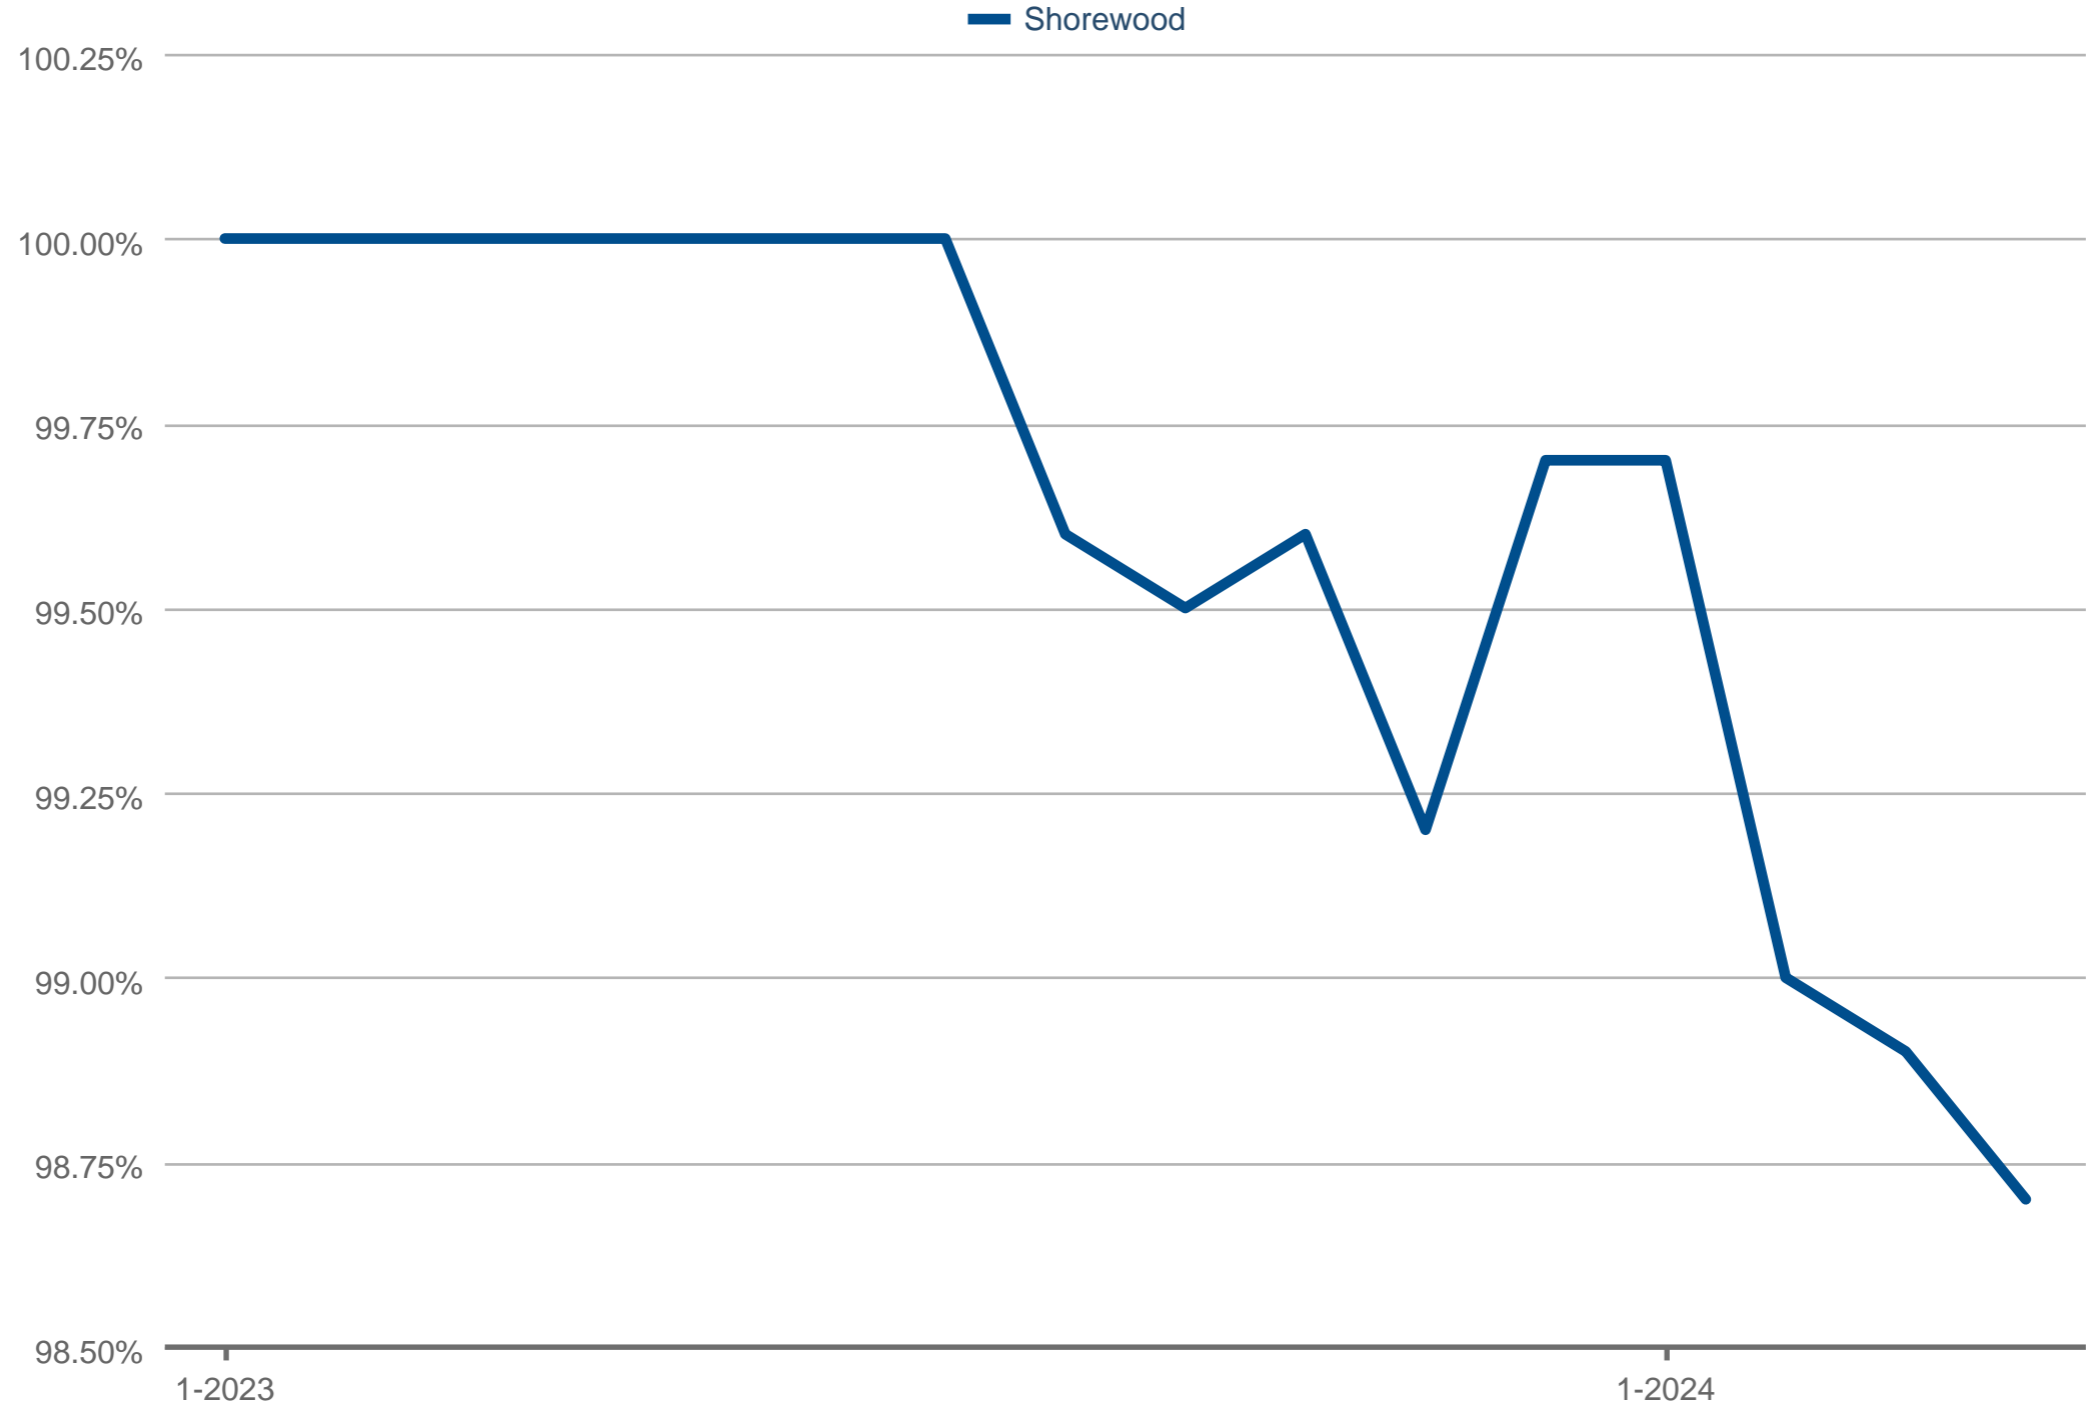

Stieg Strand

Broker/Realtor - RE/MAX Results

Office: 612-490-2121

stieg@results.net

www.mnhomereports.com

Competent. Consistent. Clear.

Median Percent of Original Price

Shorewood

Each data point is 12 months of activity. Data is from May 3, 2024.

All data from NorthstarMLS. Data deemed reliable but not guaranteed. InfoSparks © 2024 ShowingTime.