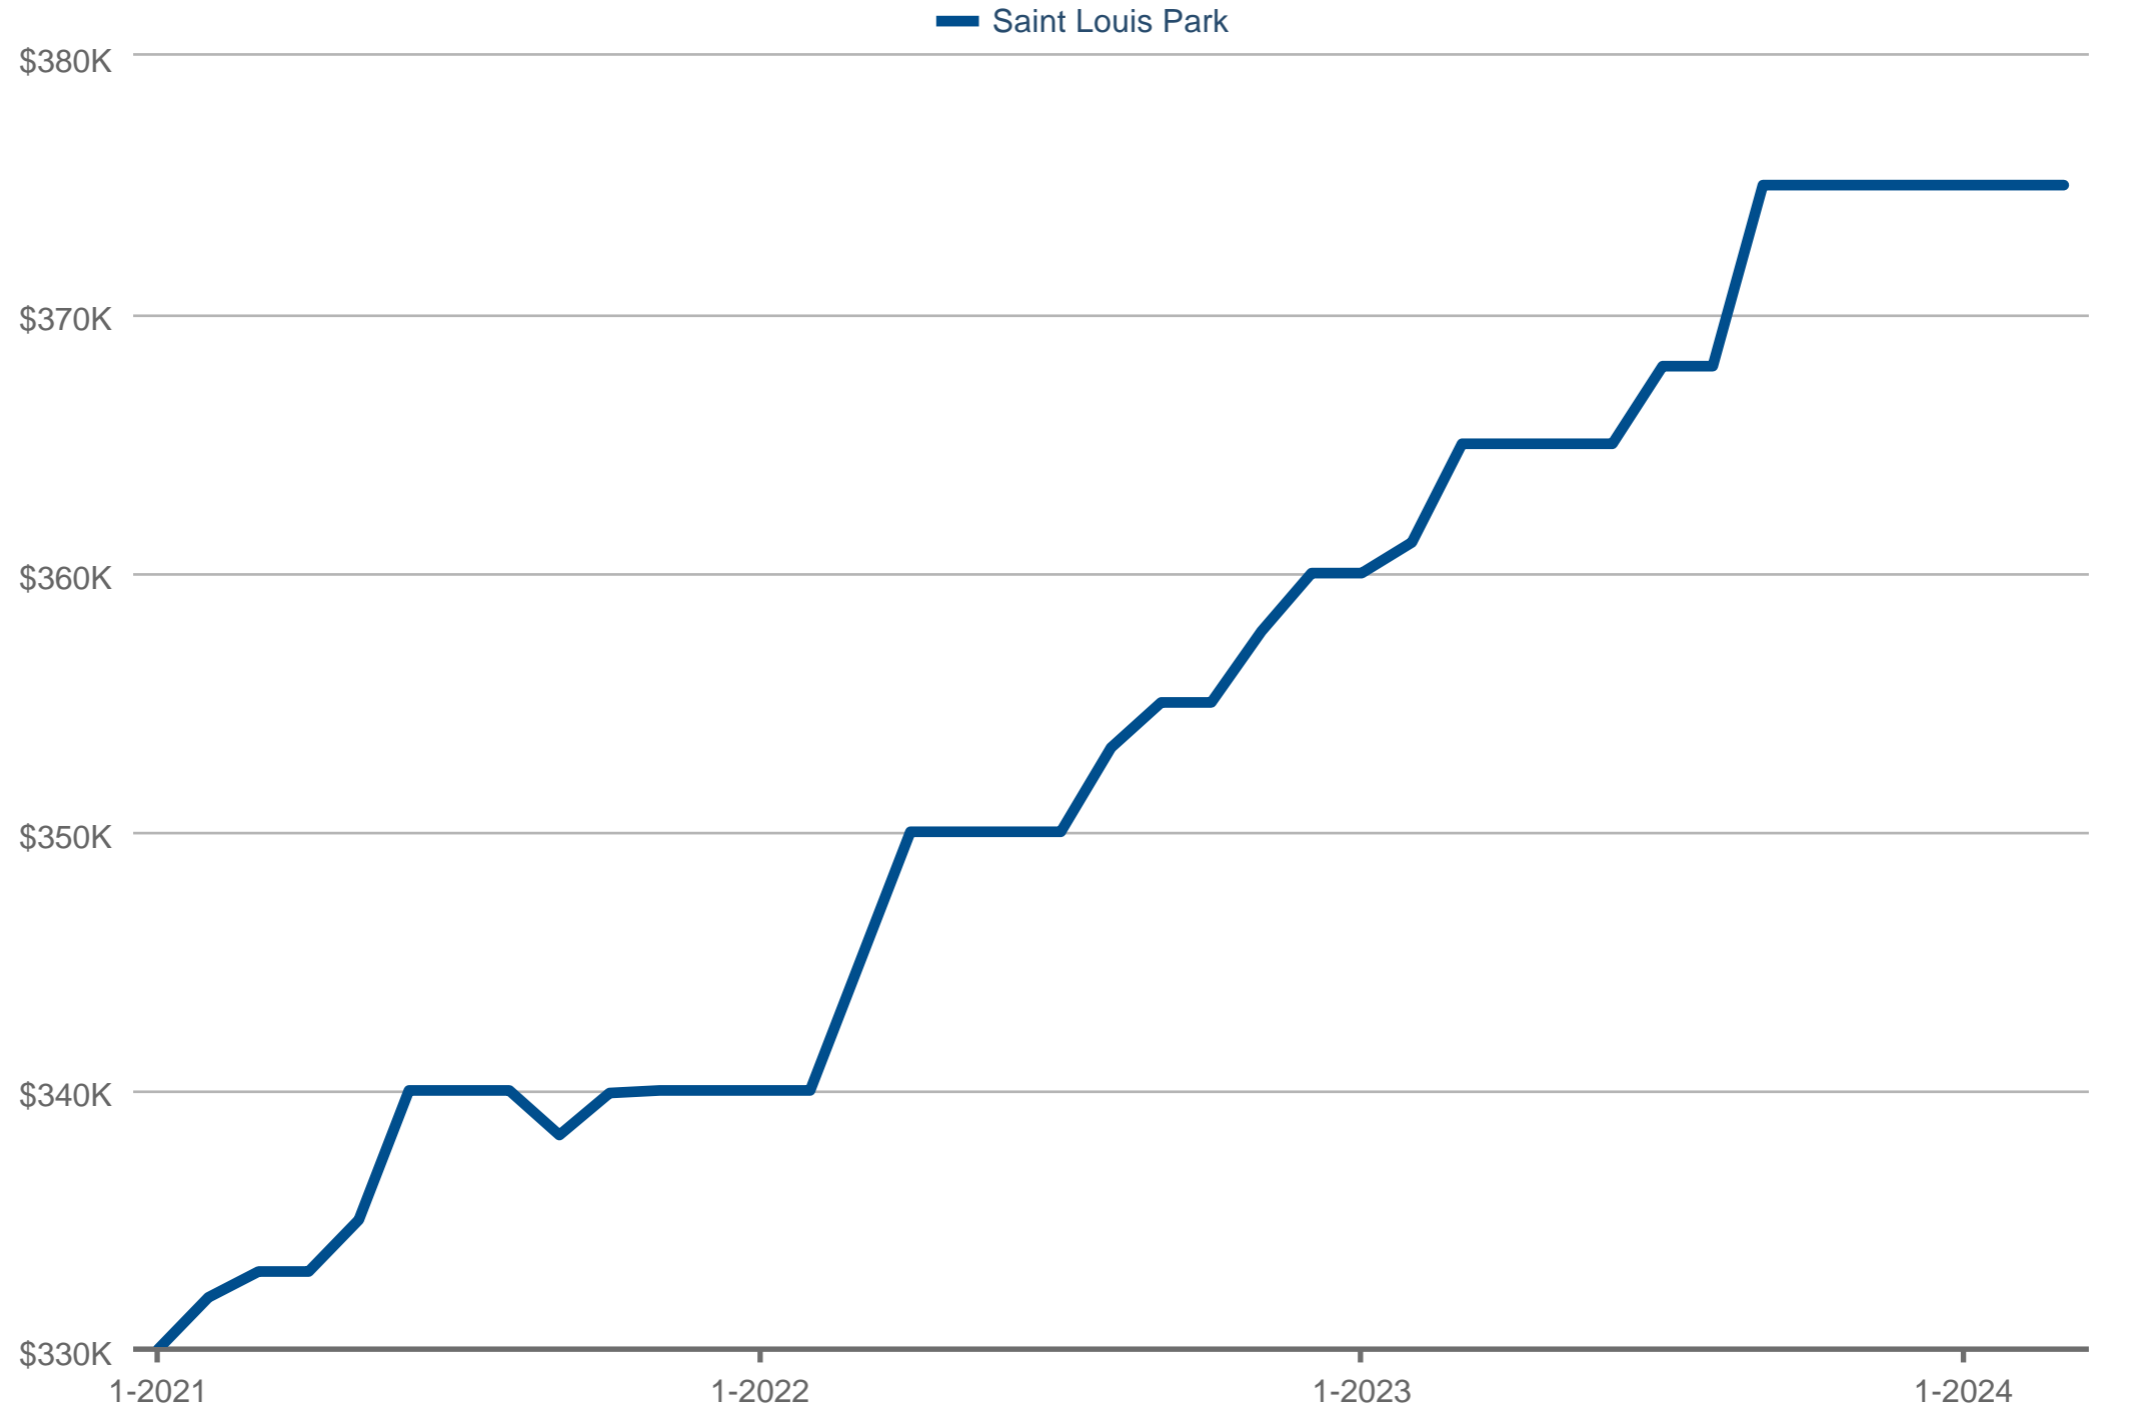

### Median Sales Price

Saint Louis Park

Each data point is 12 months of activity. Data is from April 24, 2024.

All data from NorthstarMLS. Data deemed reliable but not guaranteed. InfoSparks © 2024 ShowingTime.