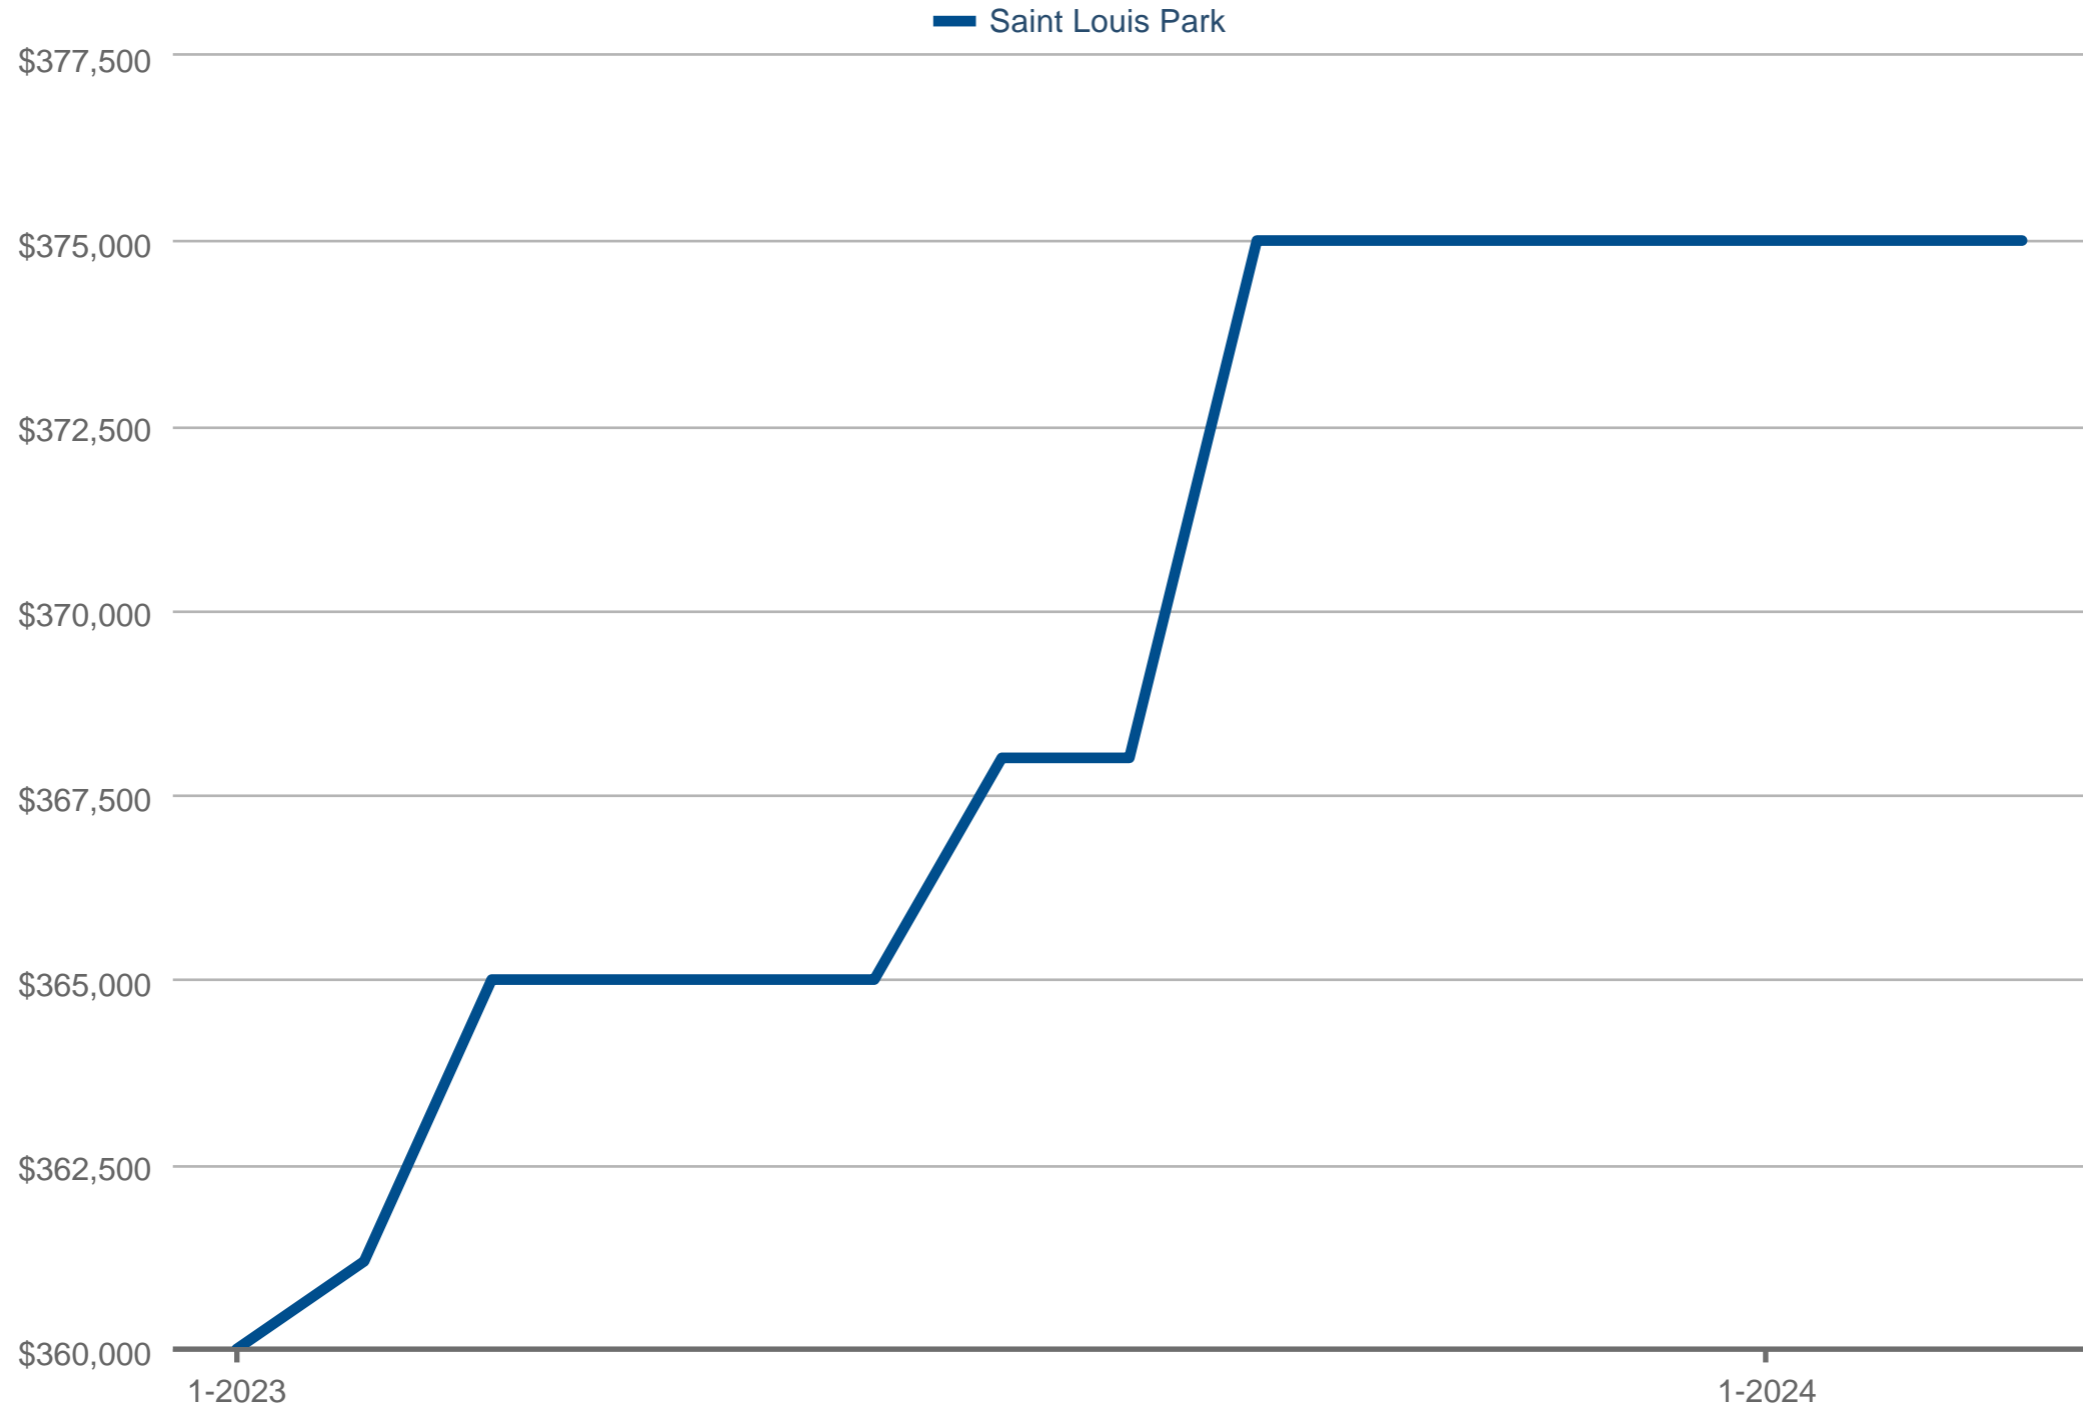

Median Sales Price

Saint Louis Park

Each data point is 12 months of activity. Data is from April 16, 2024.

All data from NorthstarMLS. Data deemed reliable but not guaranteed. InfoSparks © 2024 ShowingTime.