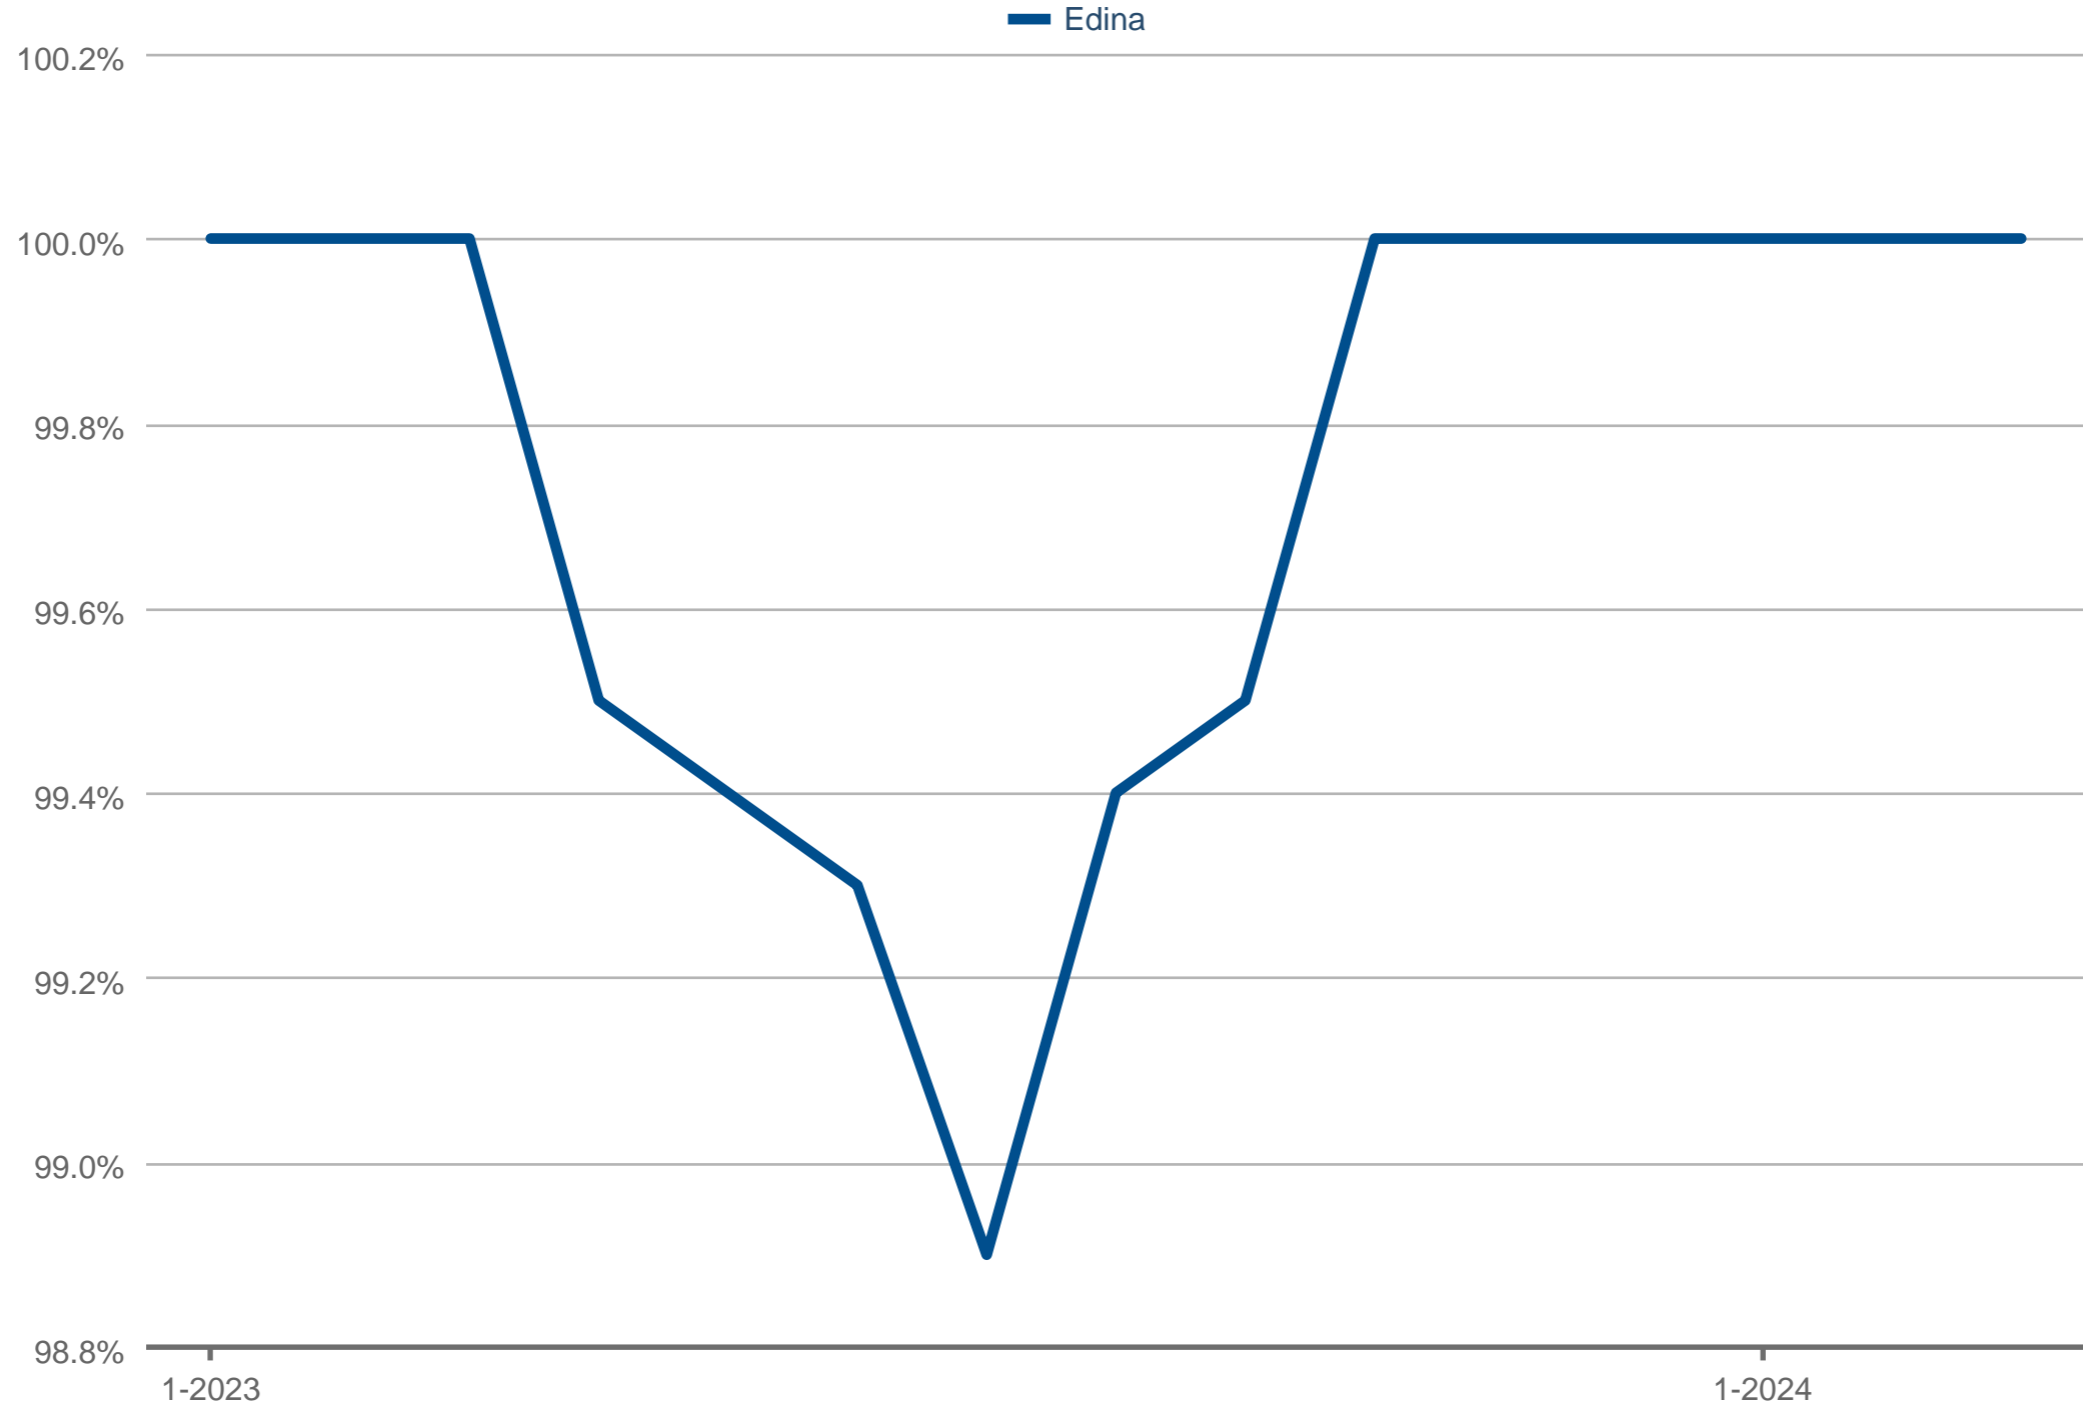

Stieg Strand

Broker/Realtor - RE/MAX Results

Office: 612-490-2121

stieg@results.net

www.mnhomereports.com

Competent. Consistent. Clear.

Median Percent of Original Price

Edina

Each data point is 12 months of activity. Data is from April 24, 2024.

All data from NorthstarMLS. Data deemed reliable but not guaranteed. InfoSparks © 2024 ShowingTime.