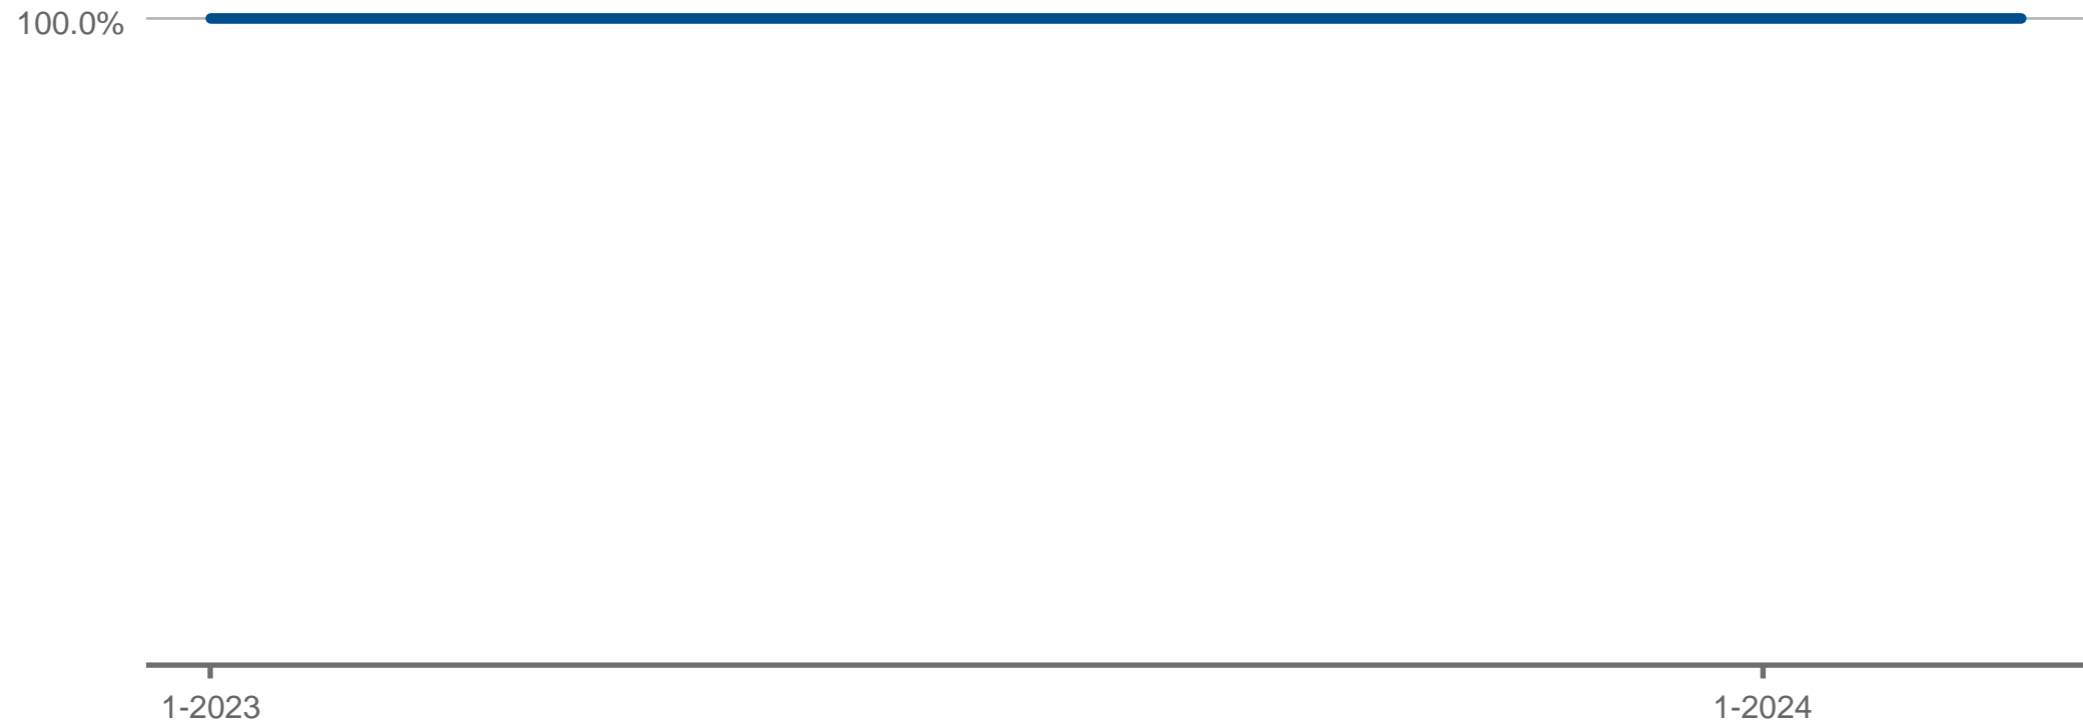

Stieg Strand

Broker/Realtor - RE/MAX Results

Office: 612-490-2121

stieg@results.net

www.mnhomereports.com

Competent. Consistent. Clear.

Median Percent of Original Price

— Eden Prairie

Eden Prairie

Each data point is 12 months of activity. Data is from April 24, 2024.

All data from NorthstarMLS. Data deemed reliable but not guaranteed. InfoSparks © 2024 ShowingTime.