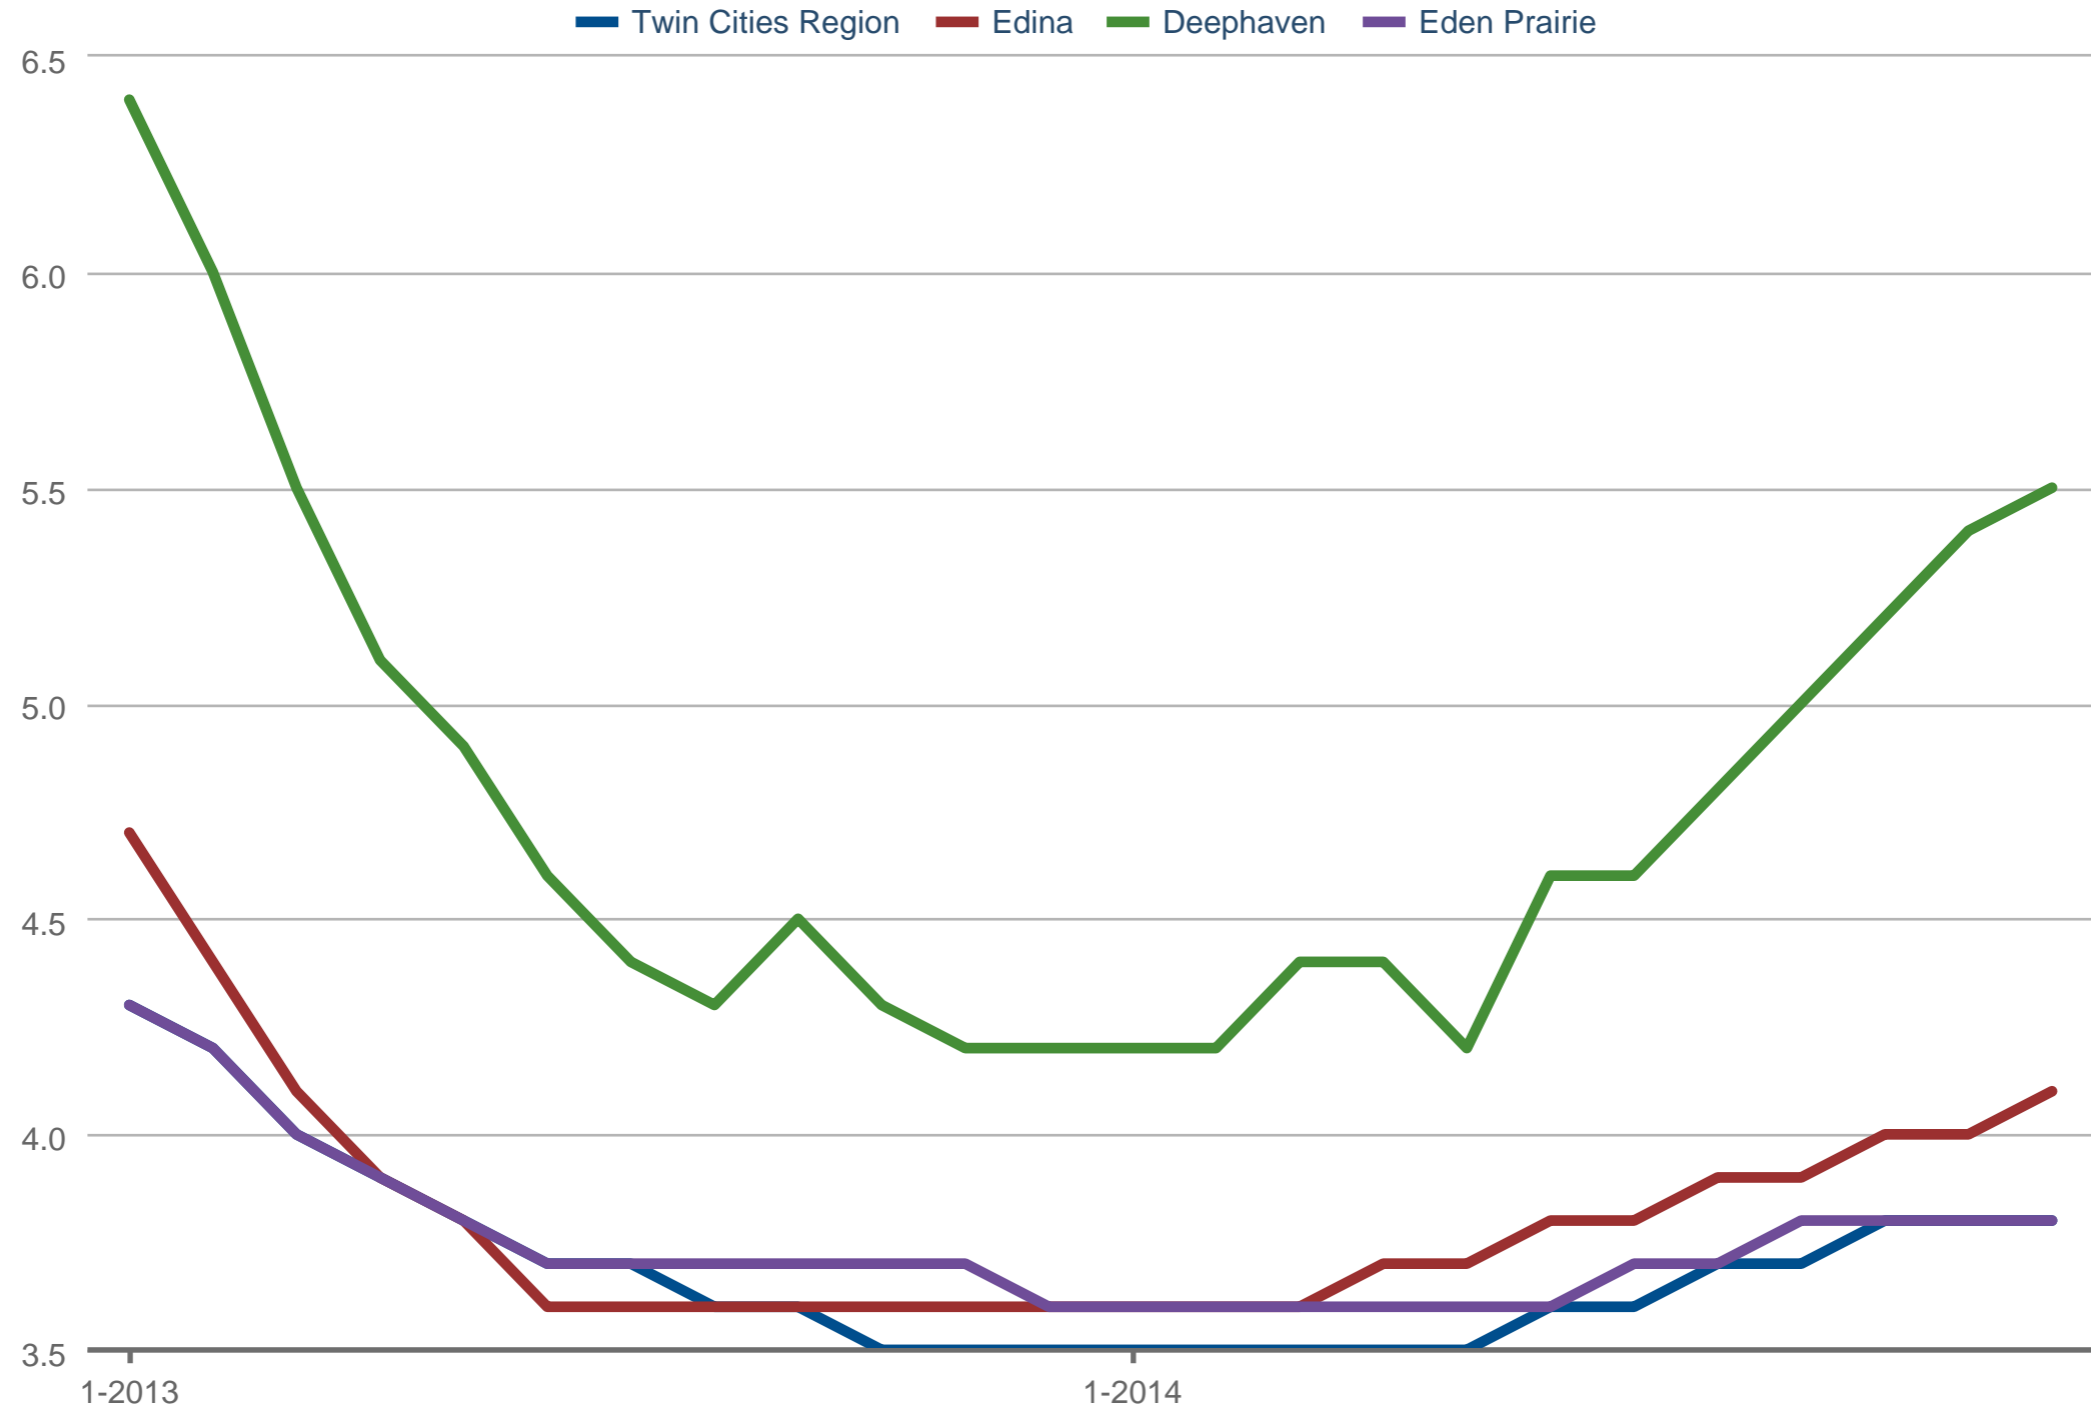

### Months Supply of Homes for Sale

Twin Cities Region & Edina & Deephaven & Eden Prairie  
Each data point is 12 months of activity. Data is from January 3, 2015.

All data from NorthstarMLS. Data deemed reliable but not guaranteed. InfoSparks © 2026 ShowingTime Plus, LLC.