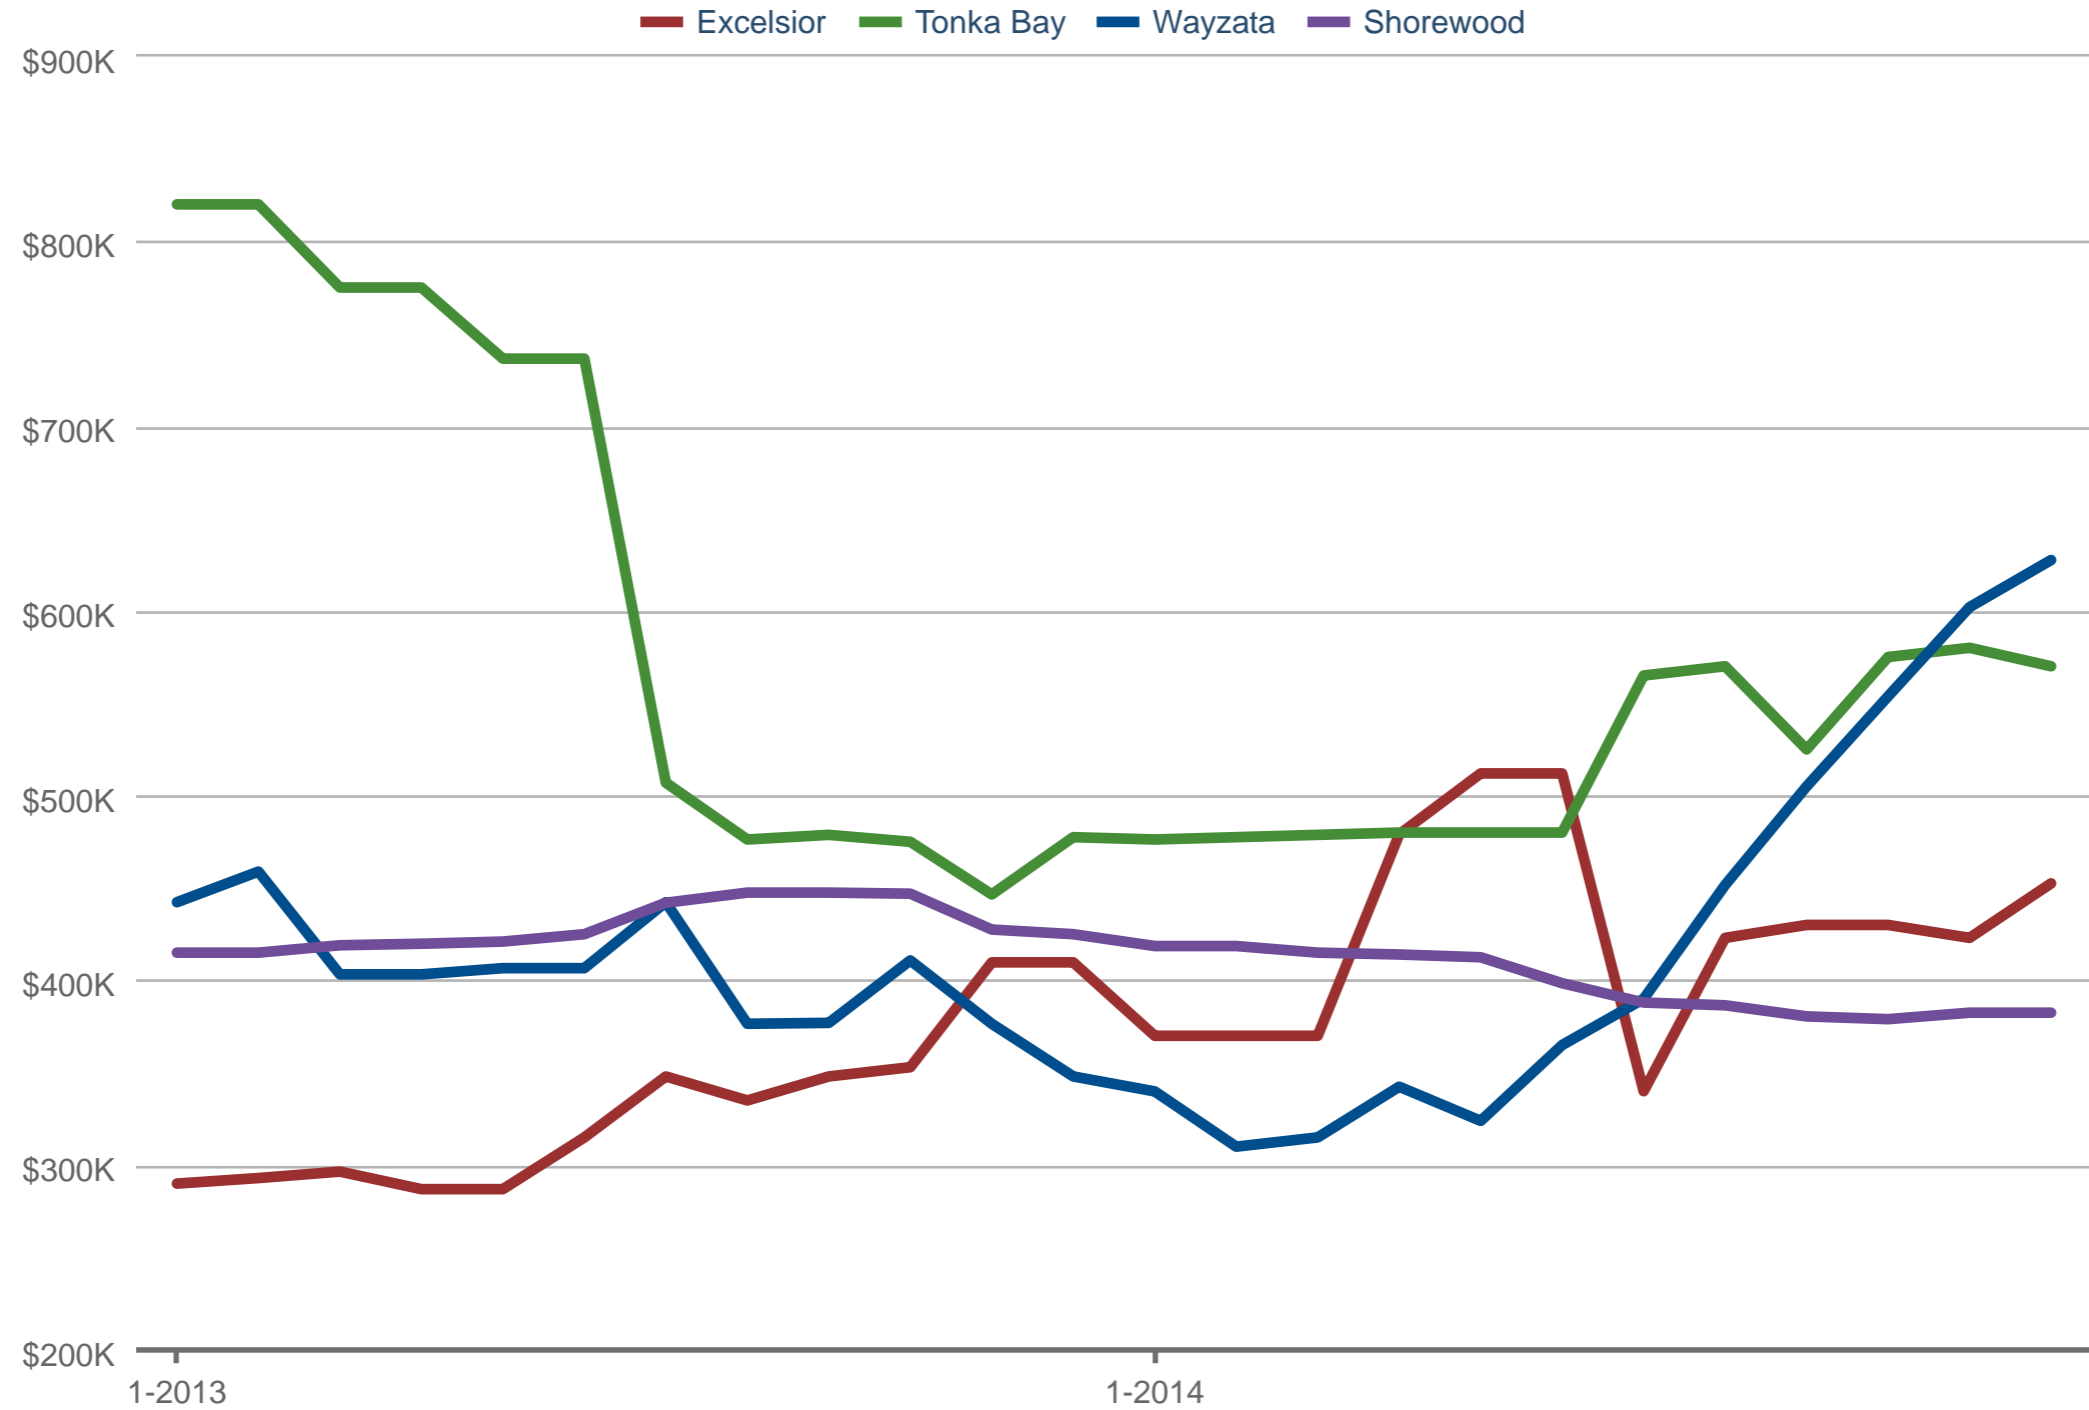

Median Sales Price

Excelsior & Tonka Bay & Wayzata & Shorewood

Each data point is 12 months of activity. Data is from January 5, 2015.

All data from NorthstarMLS. Data deemed reliable but not guaranteed. InfoSparks © 2025 ShowingTime Plus, LLC.