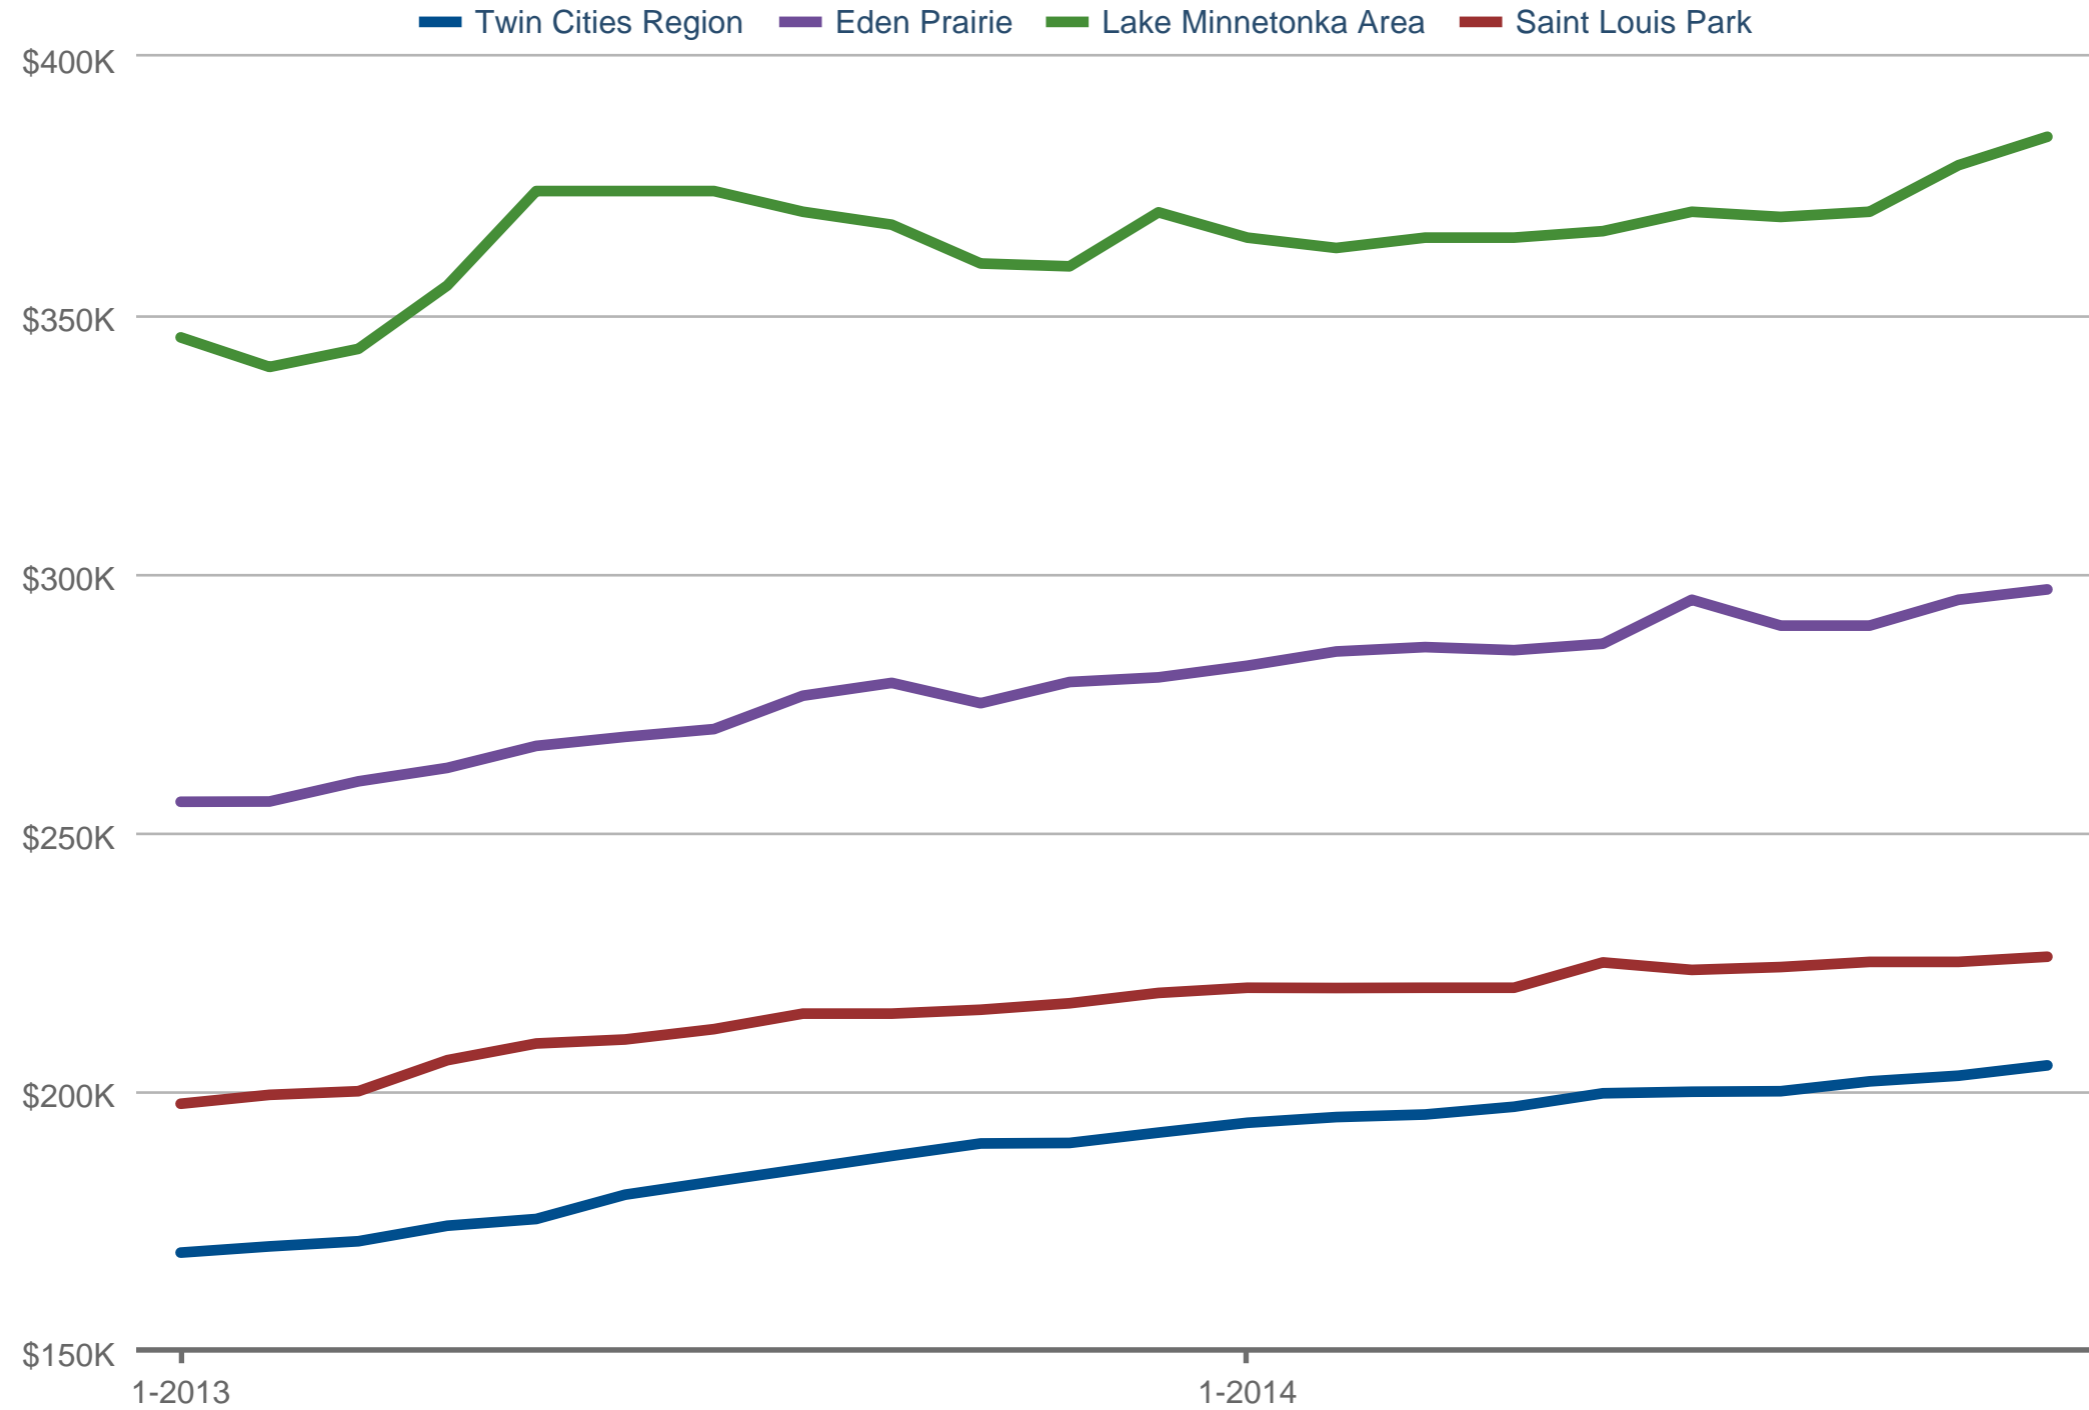

Median Sales Price

Twin Cities Region & Eden Prairie & Lake Minnetonka Area & Saint Louis Park

Each data point is 12 months of activity. Data is from November 8, 2014.