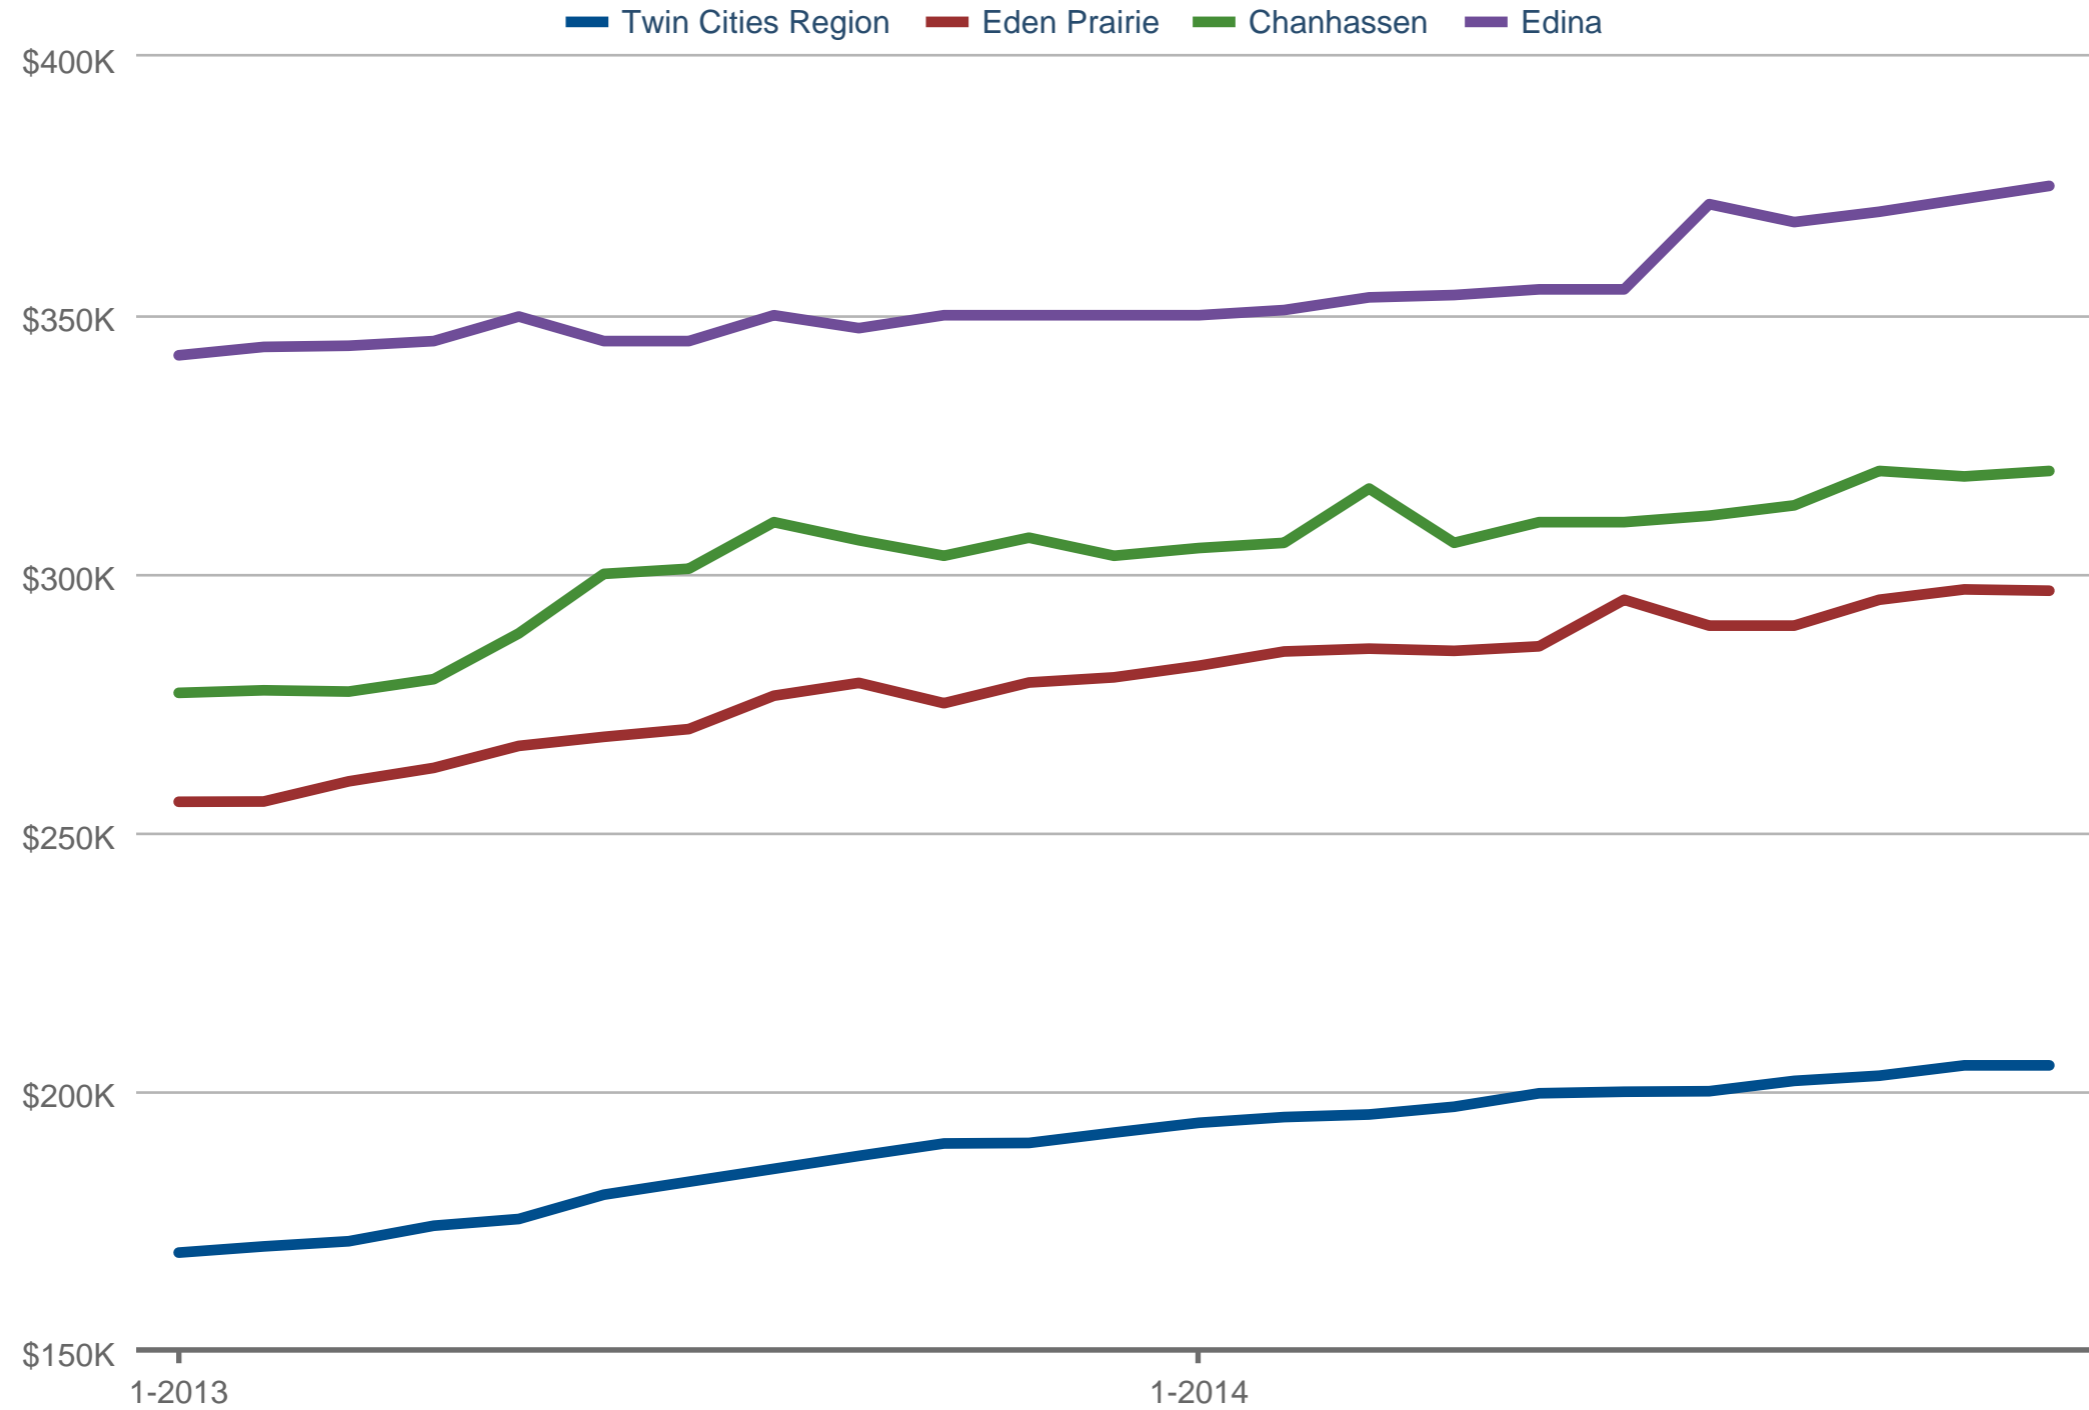

Median Sales Price

Twin Cities Region & Eden Prairie & Chanhassen & Edina

Each data point is 12 months of activity. Data is from December 3, 2014.