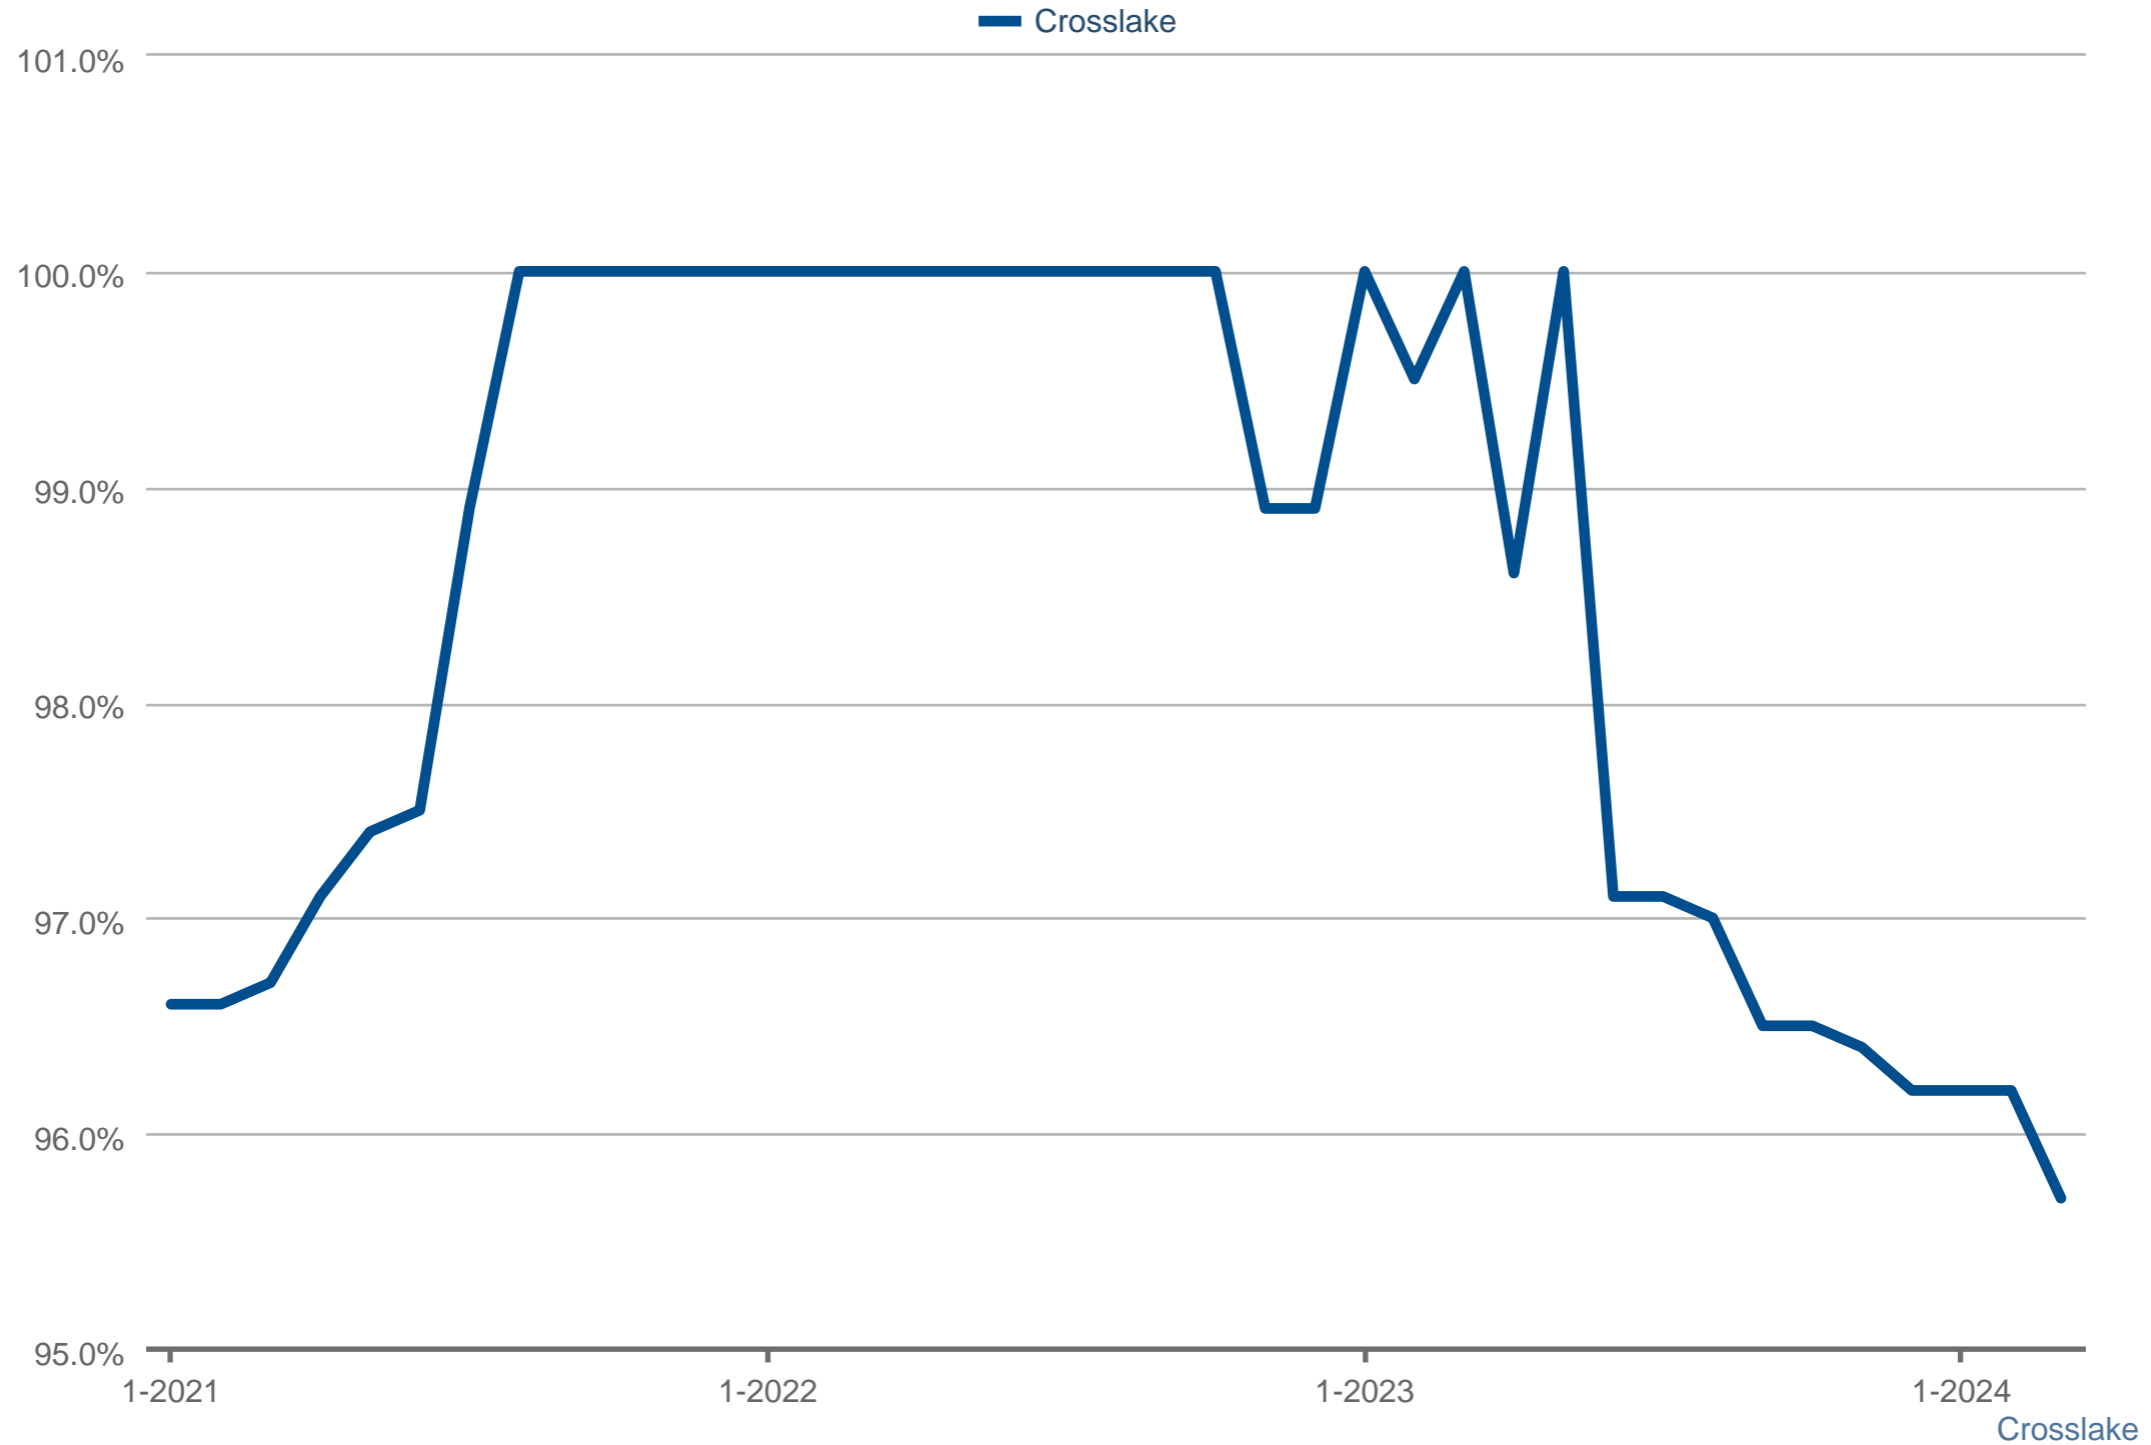

Median Percent of Original Price

Each data point is 12 months of activity. Data is from April 20, 2024.