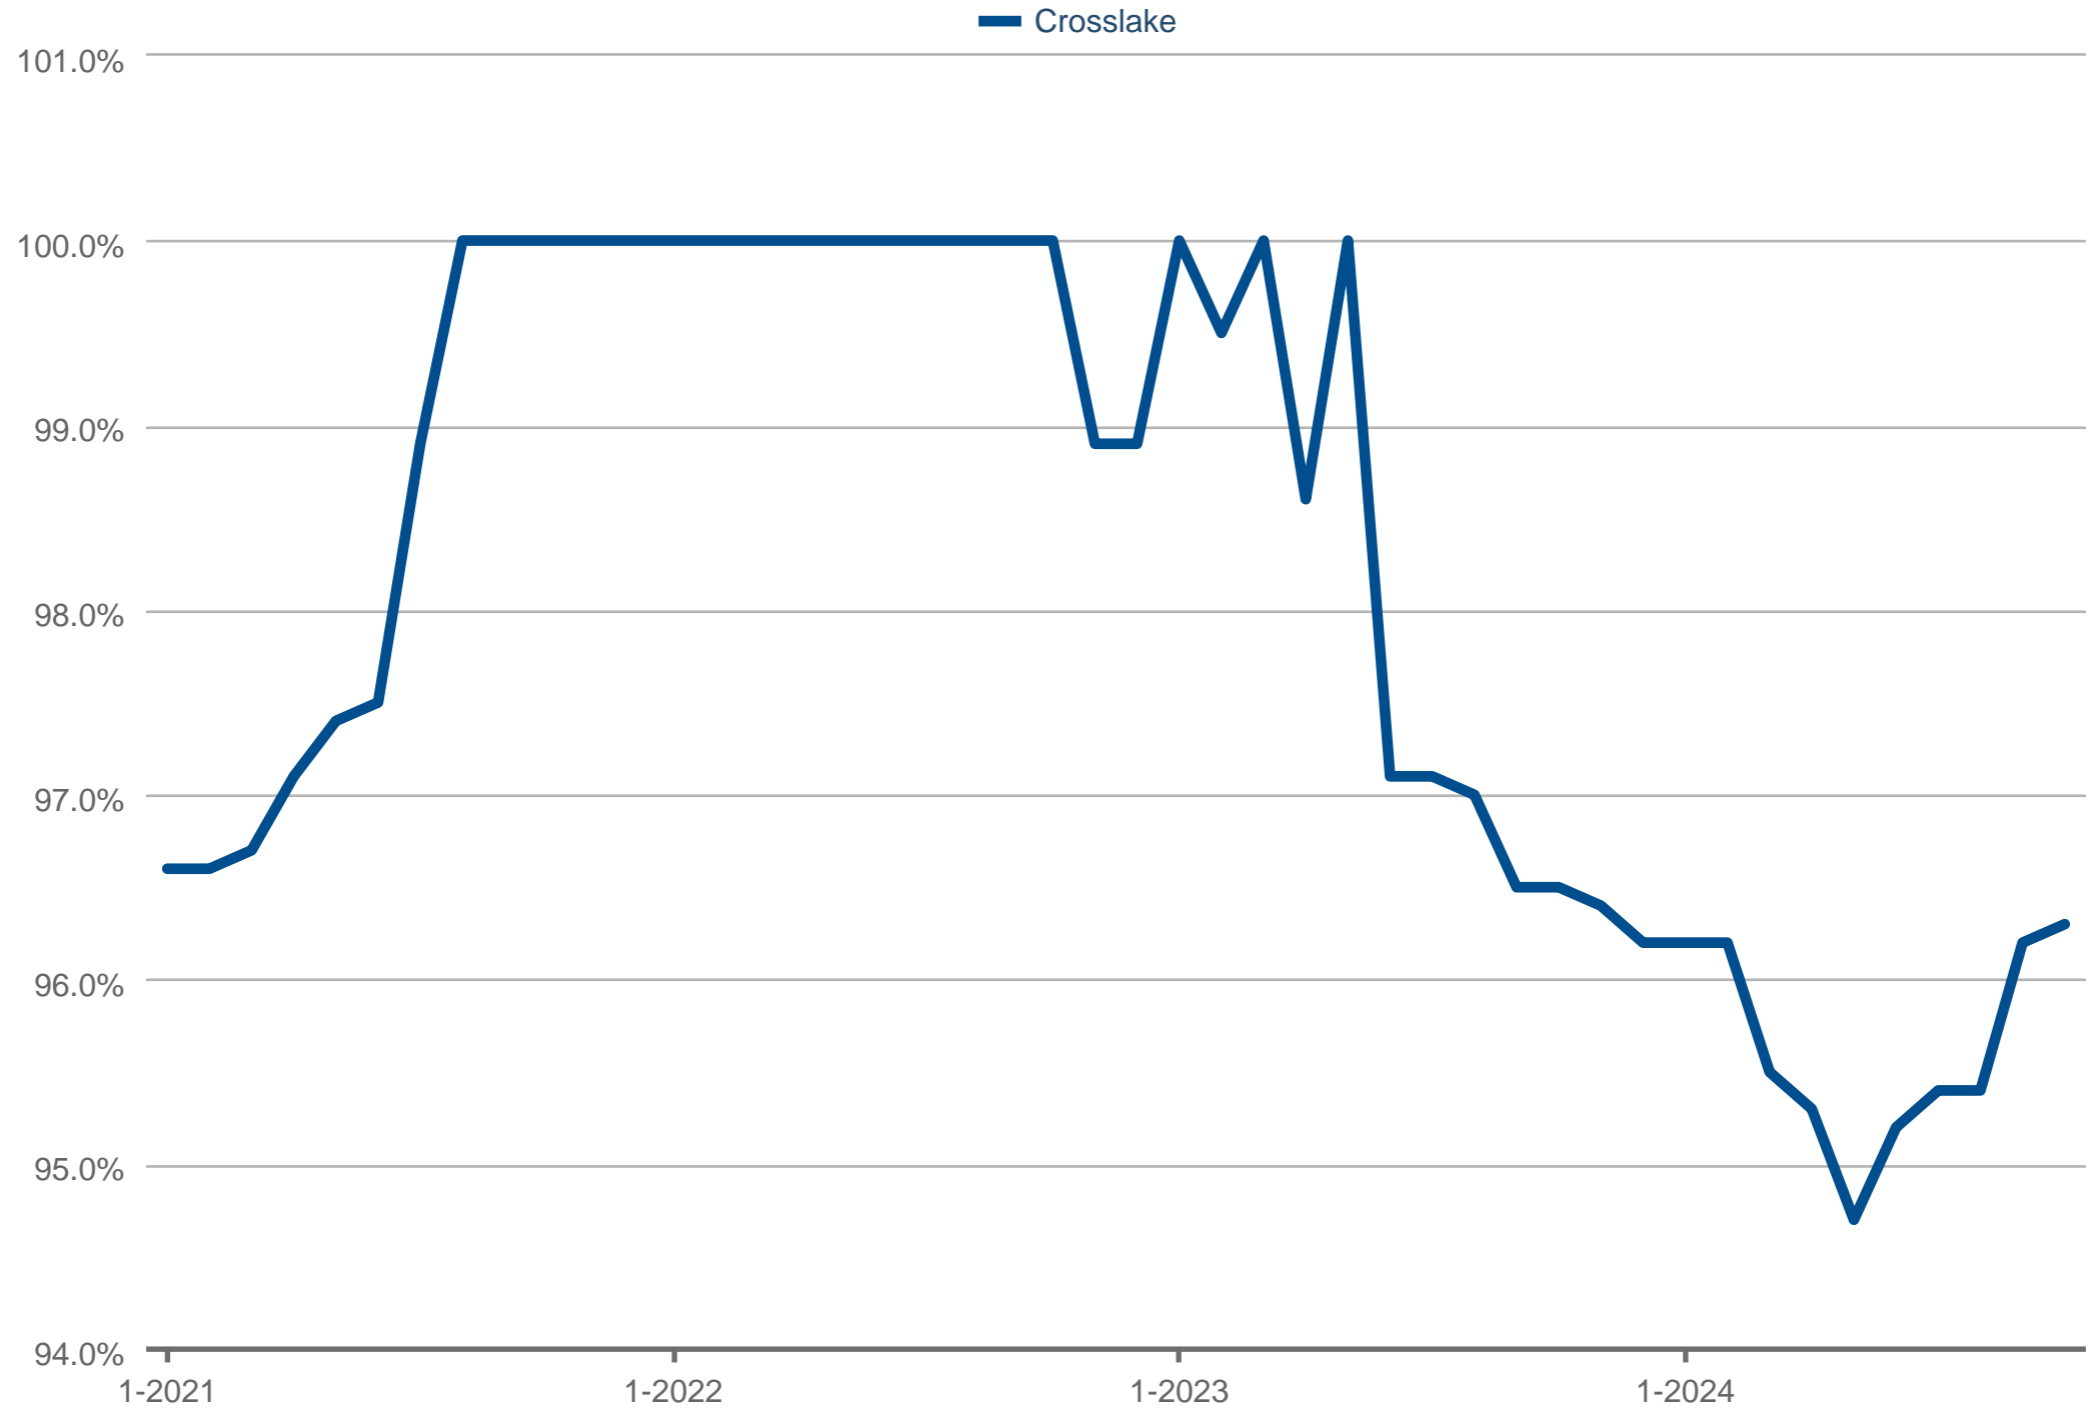

### Median Percent of Original Price

Crosslake

Each data point is 12 months of activity. Data is from November 9, 2024.