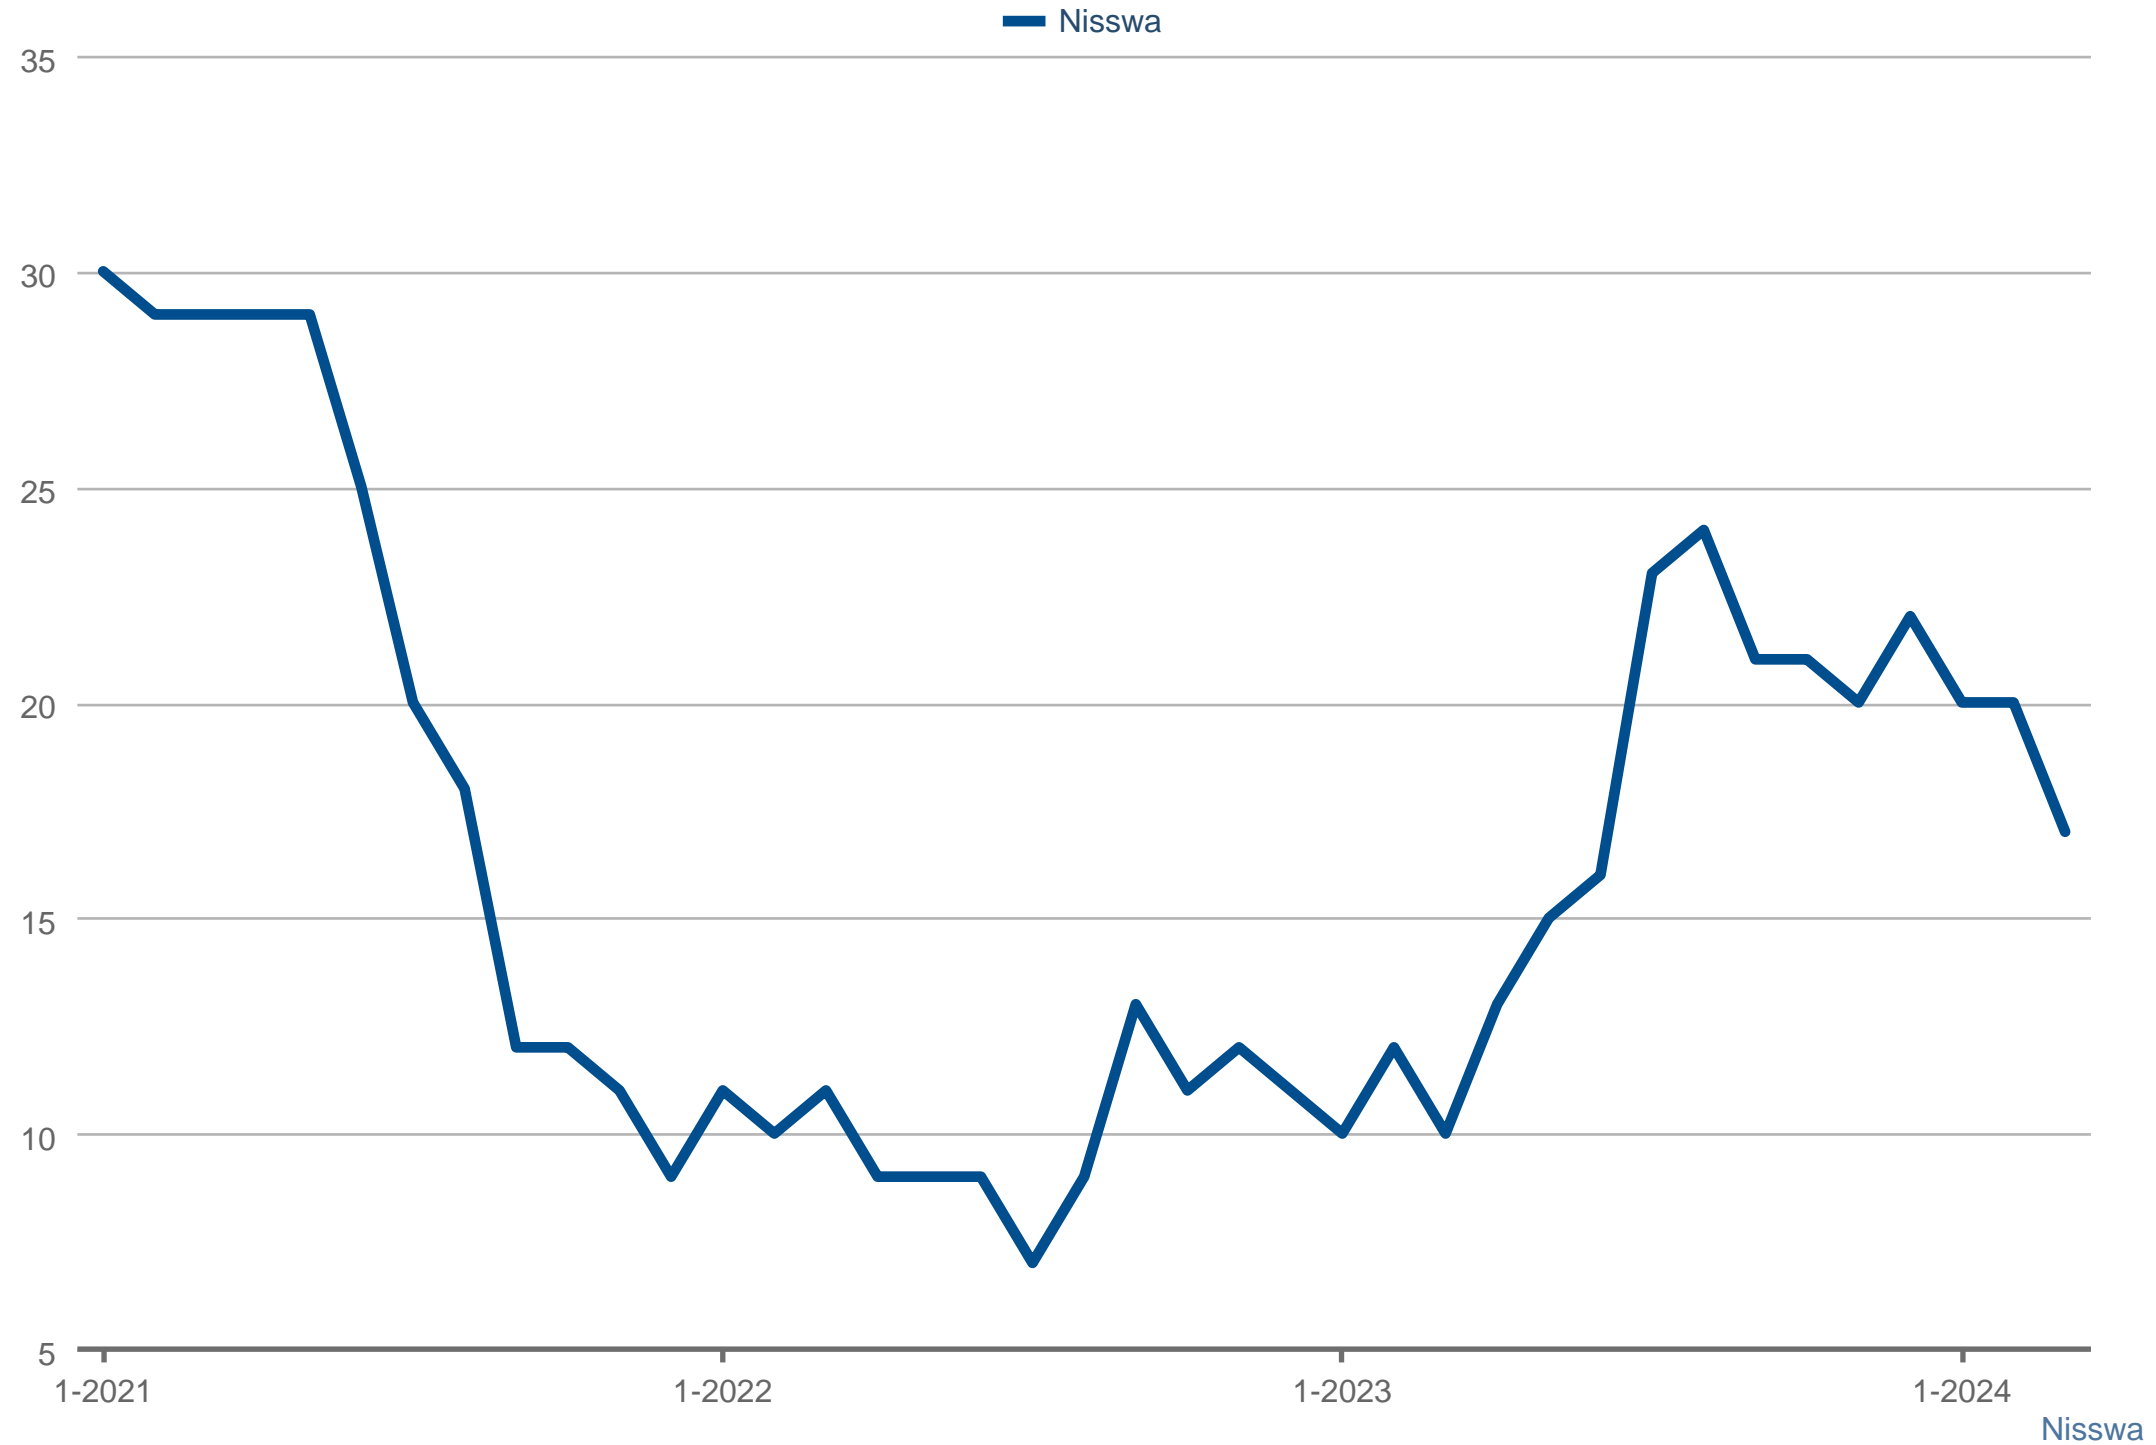

Median Days on Market

Each data point is 12 months of activity. Data is from April 24, 2024.