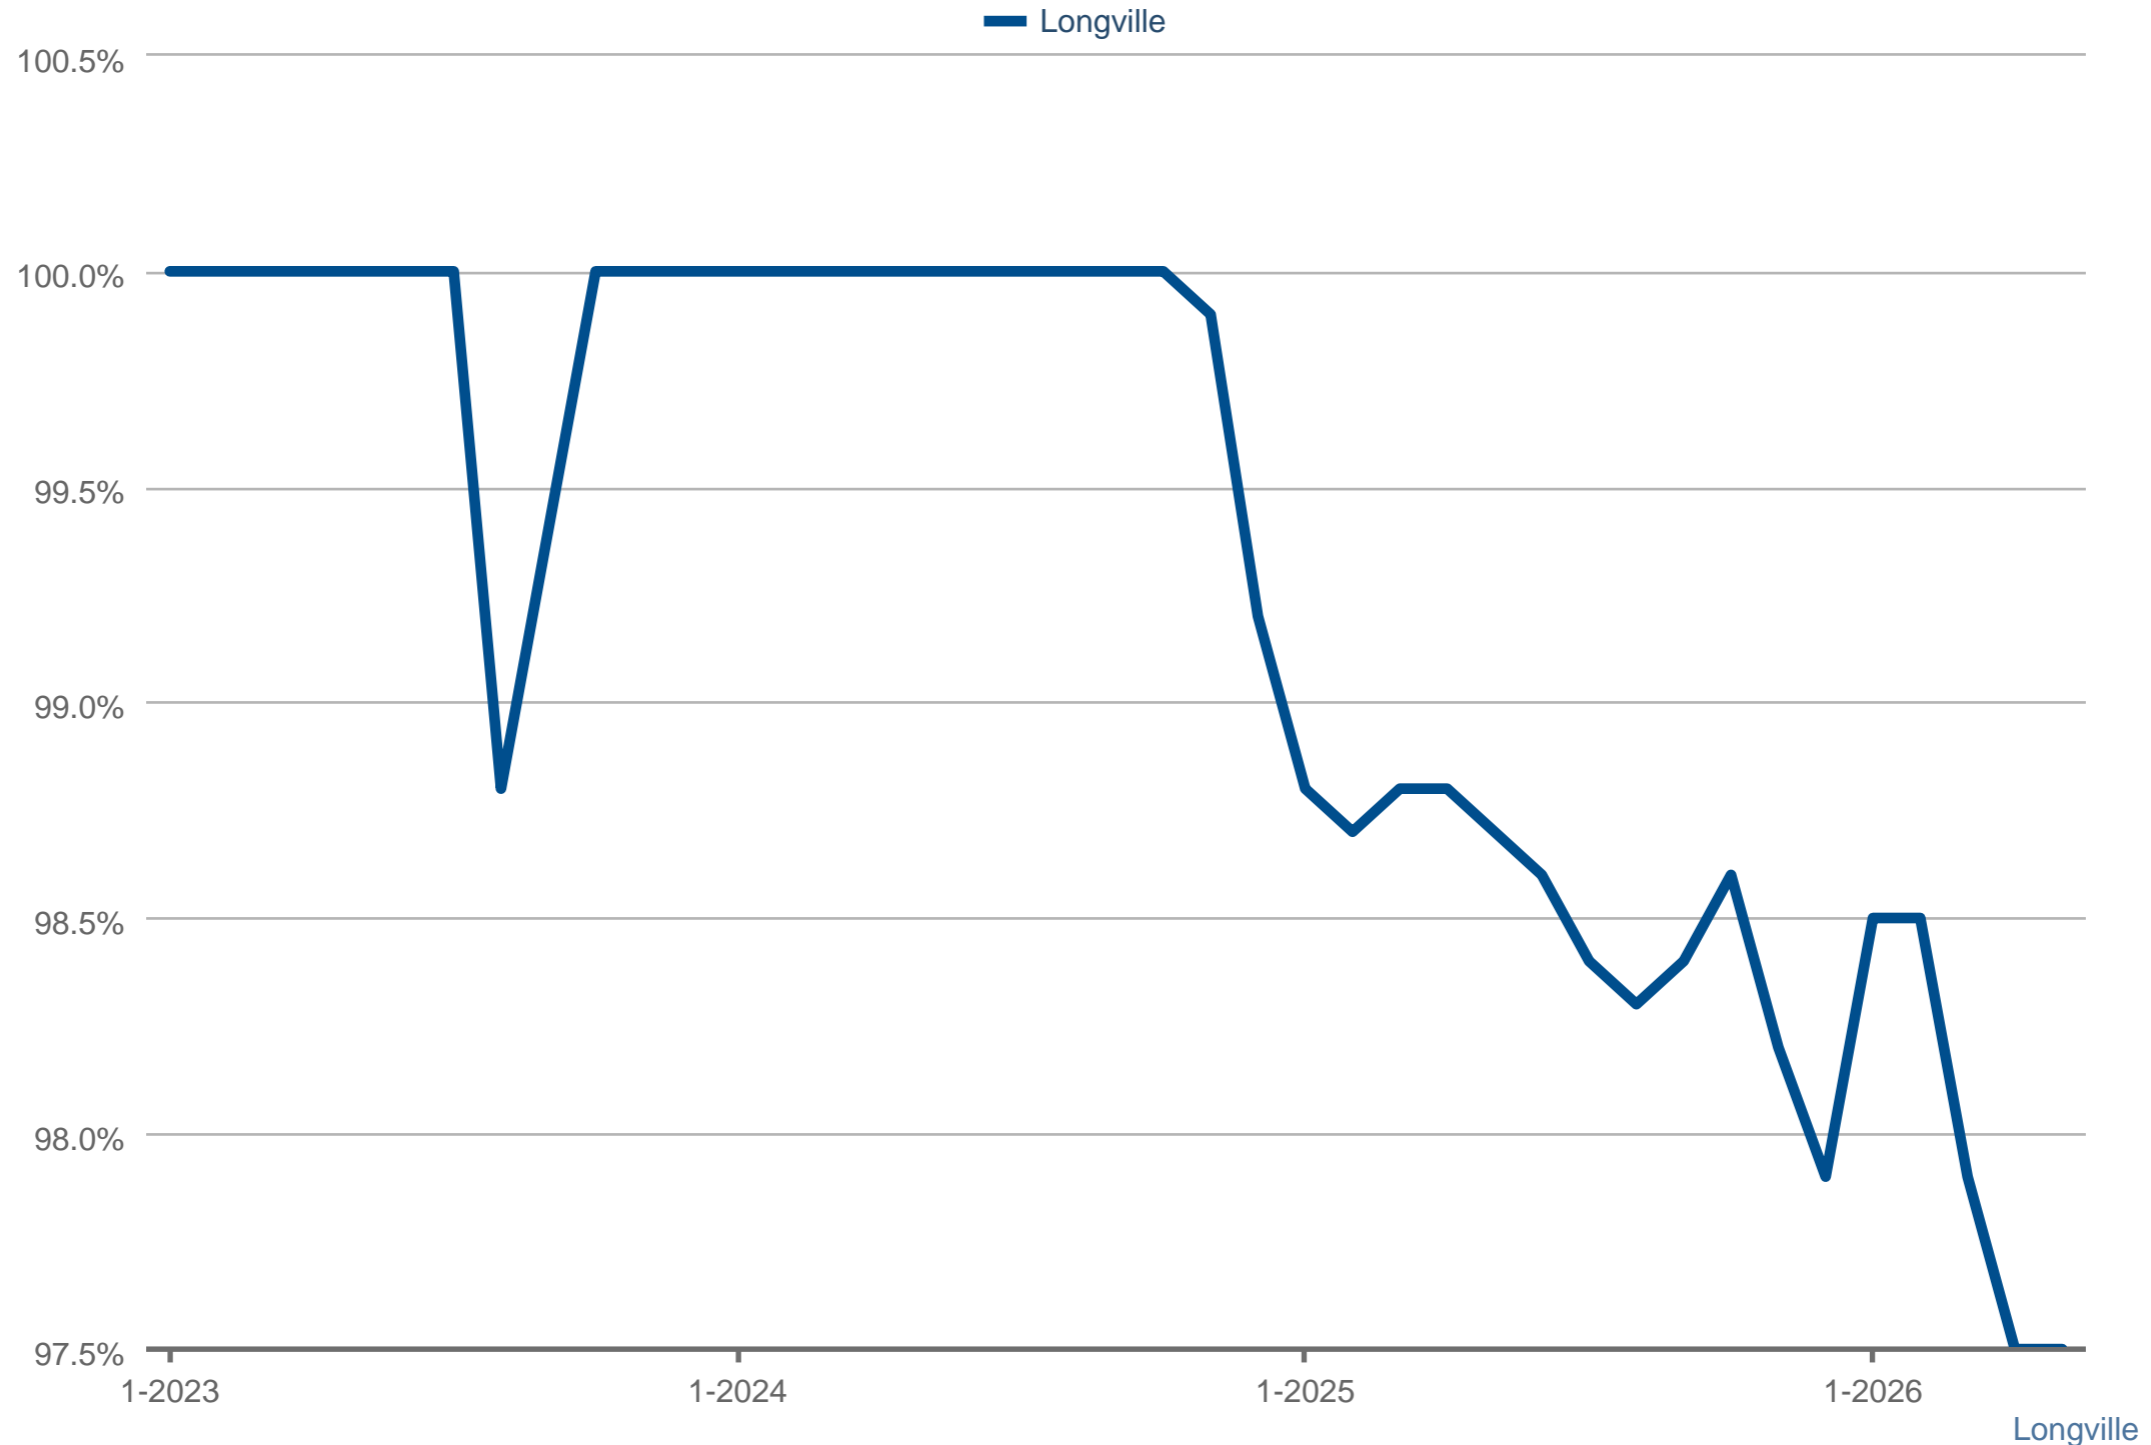

### Median Percent of Last List Price

Each data point is 12 months of activity. Data is from June 9, 2026.