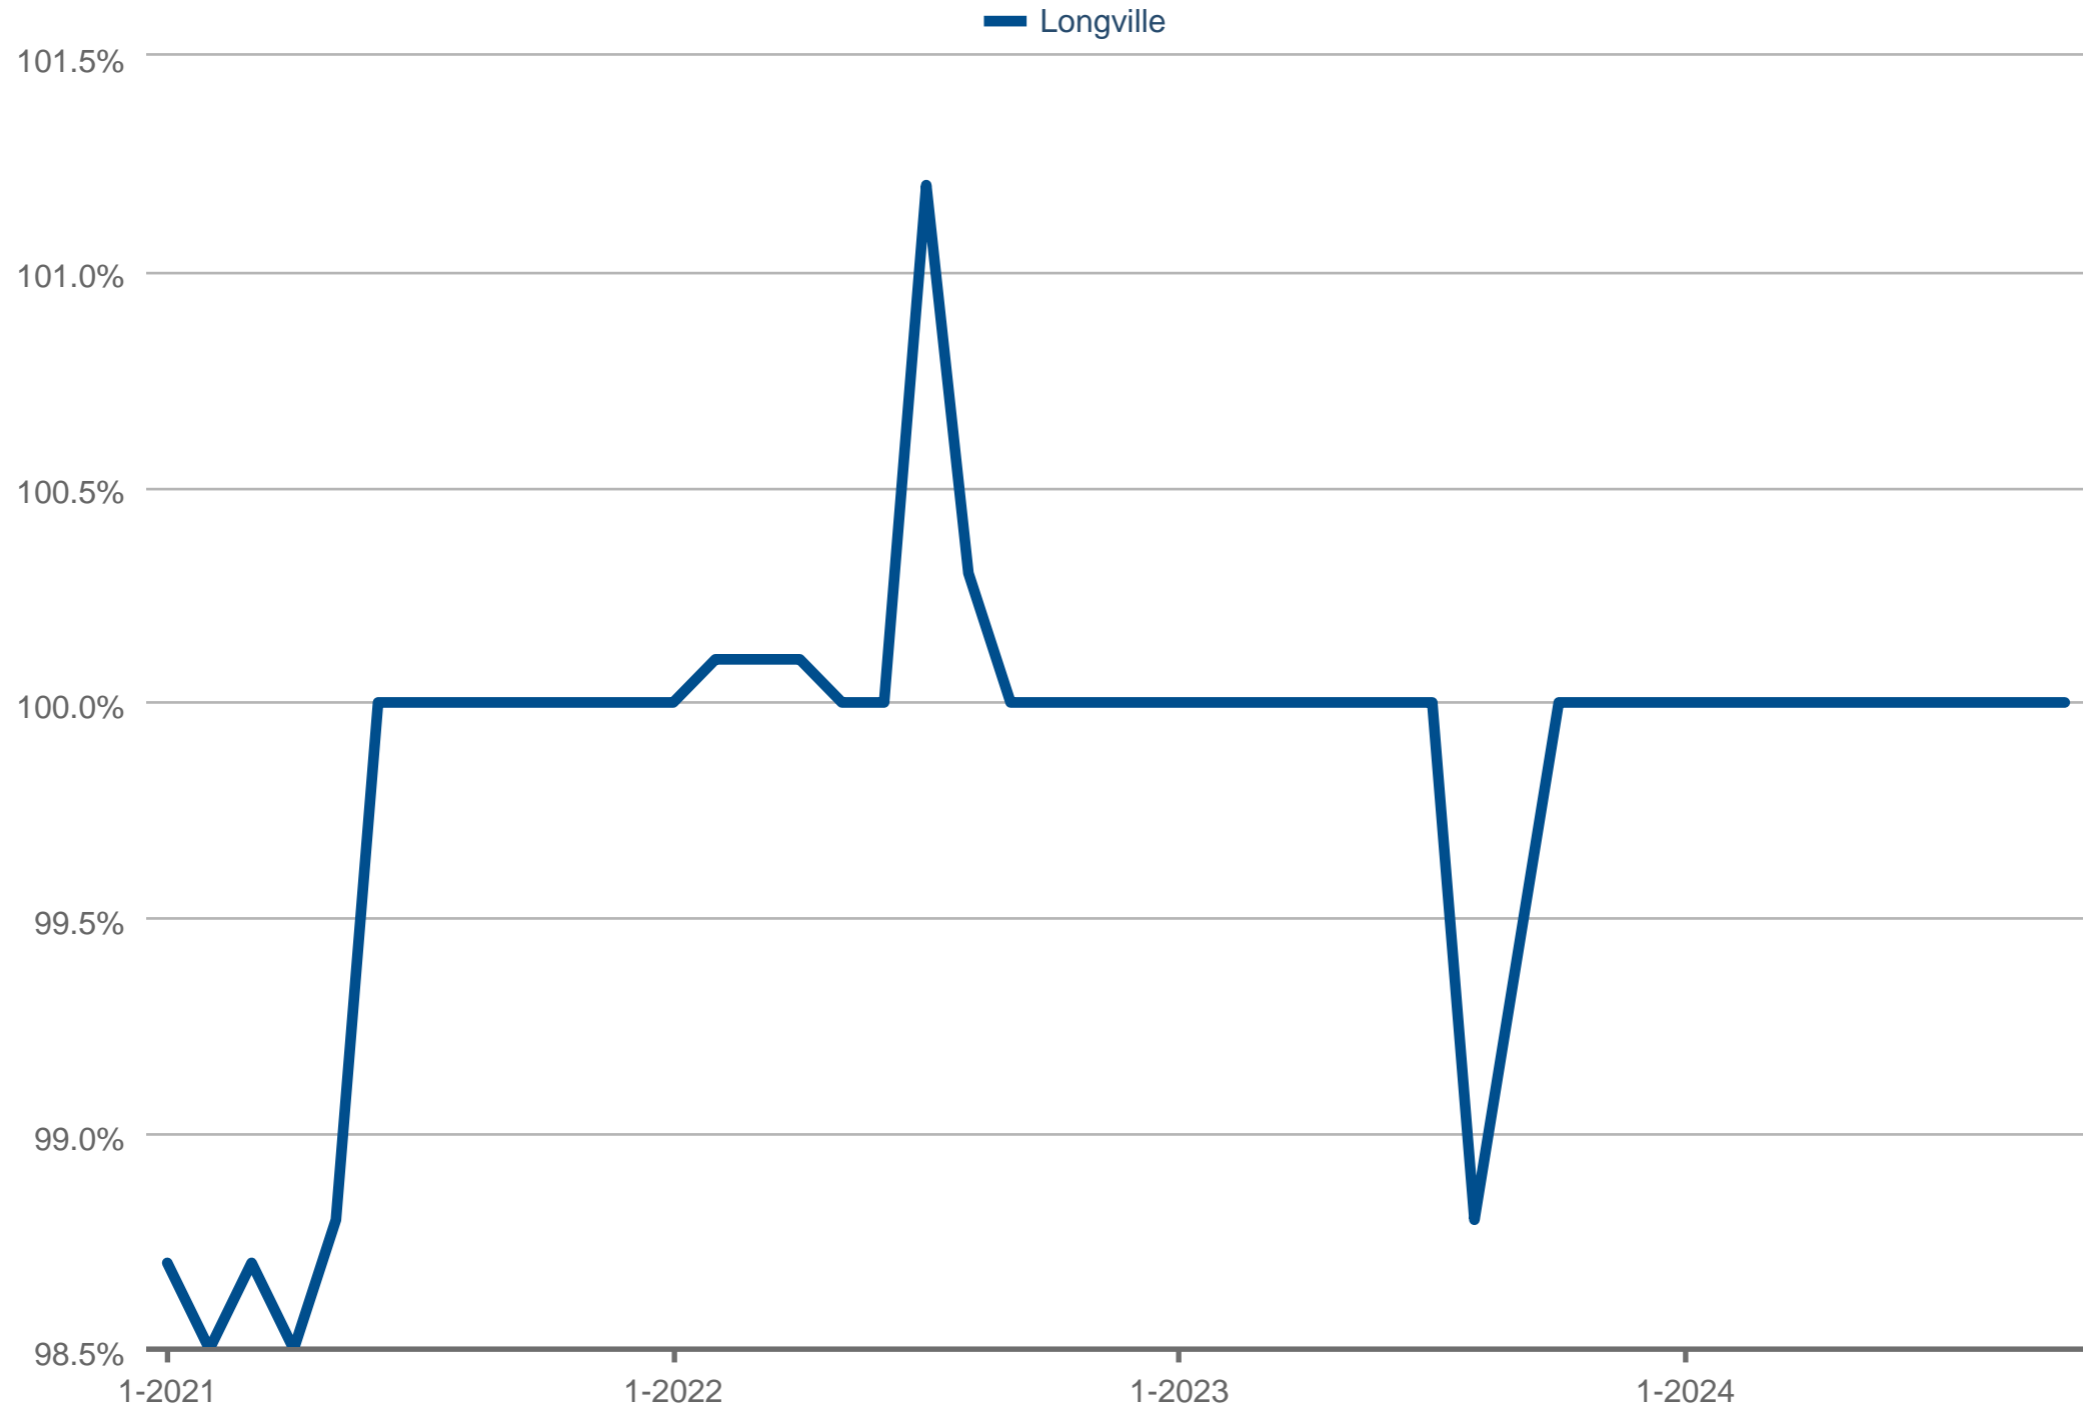

Median Percent of Last List Price

Longville

Each data point is 12 months of activity. Data is from November 9, 2024.