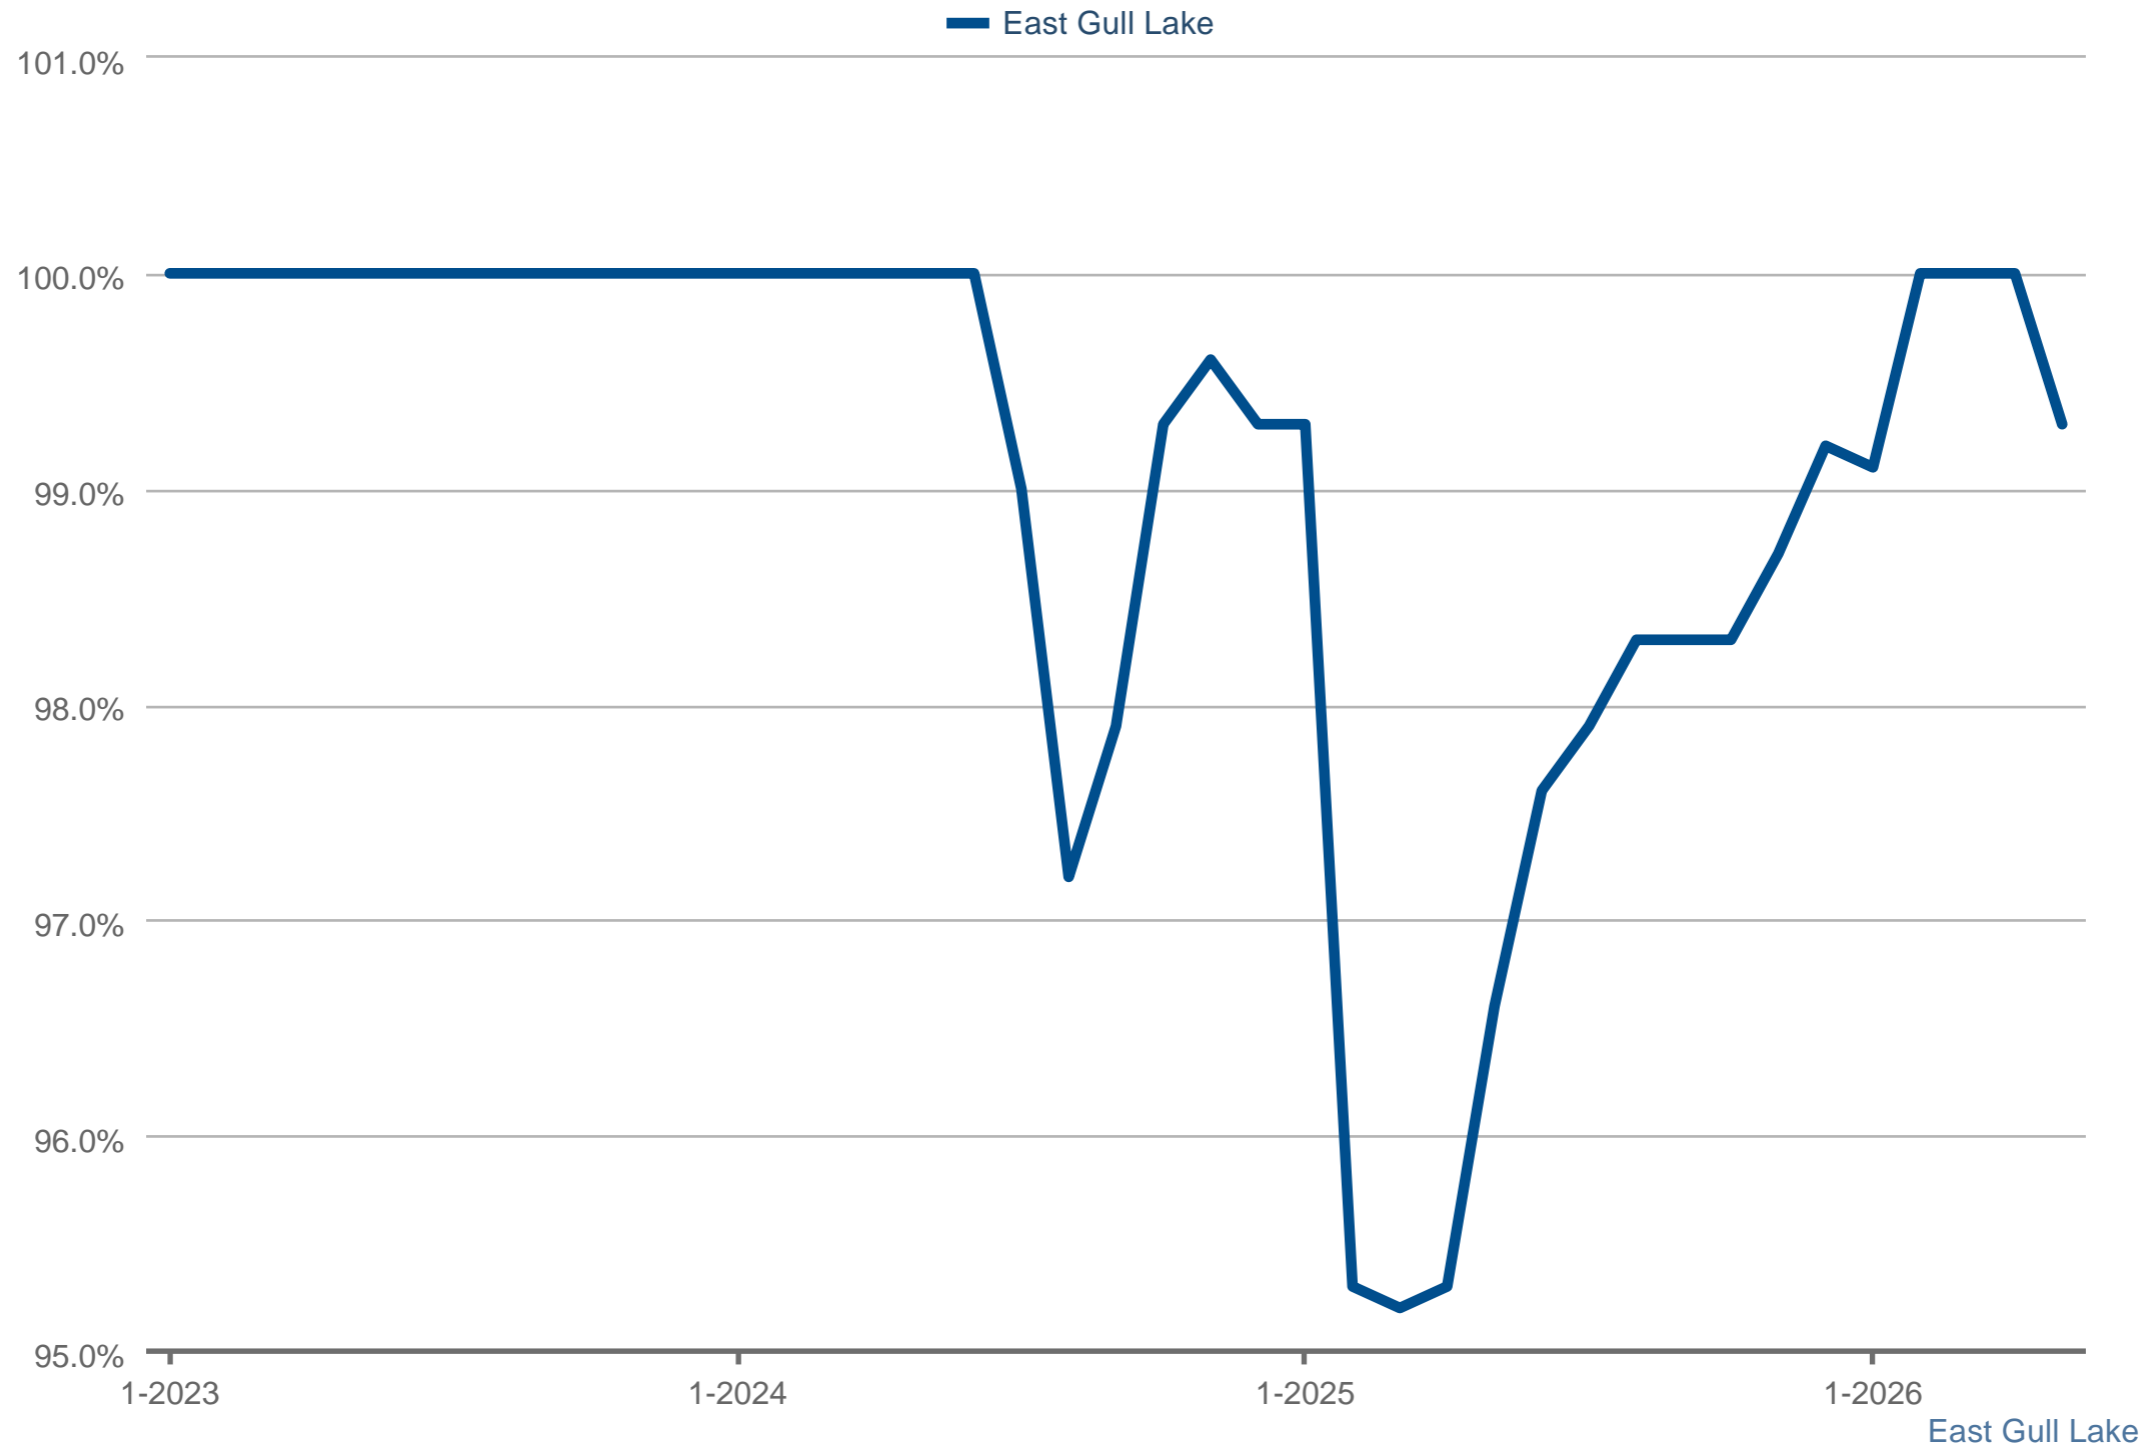

Median Percent of Last List Price

Each data point is 12 months of activity. Data is from June 9, 2026.