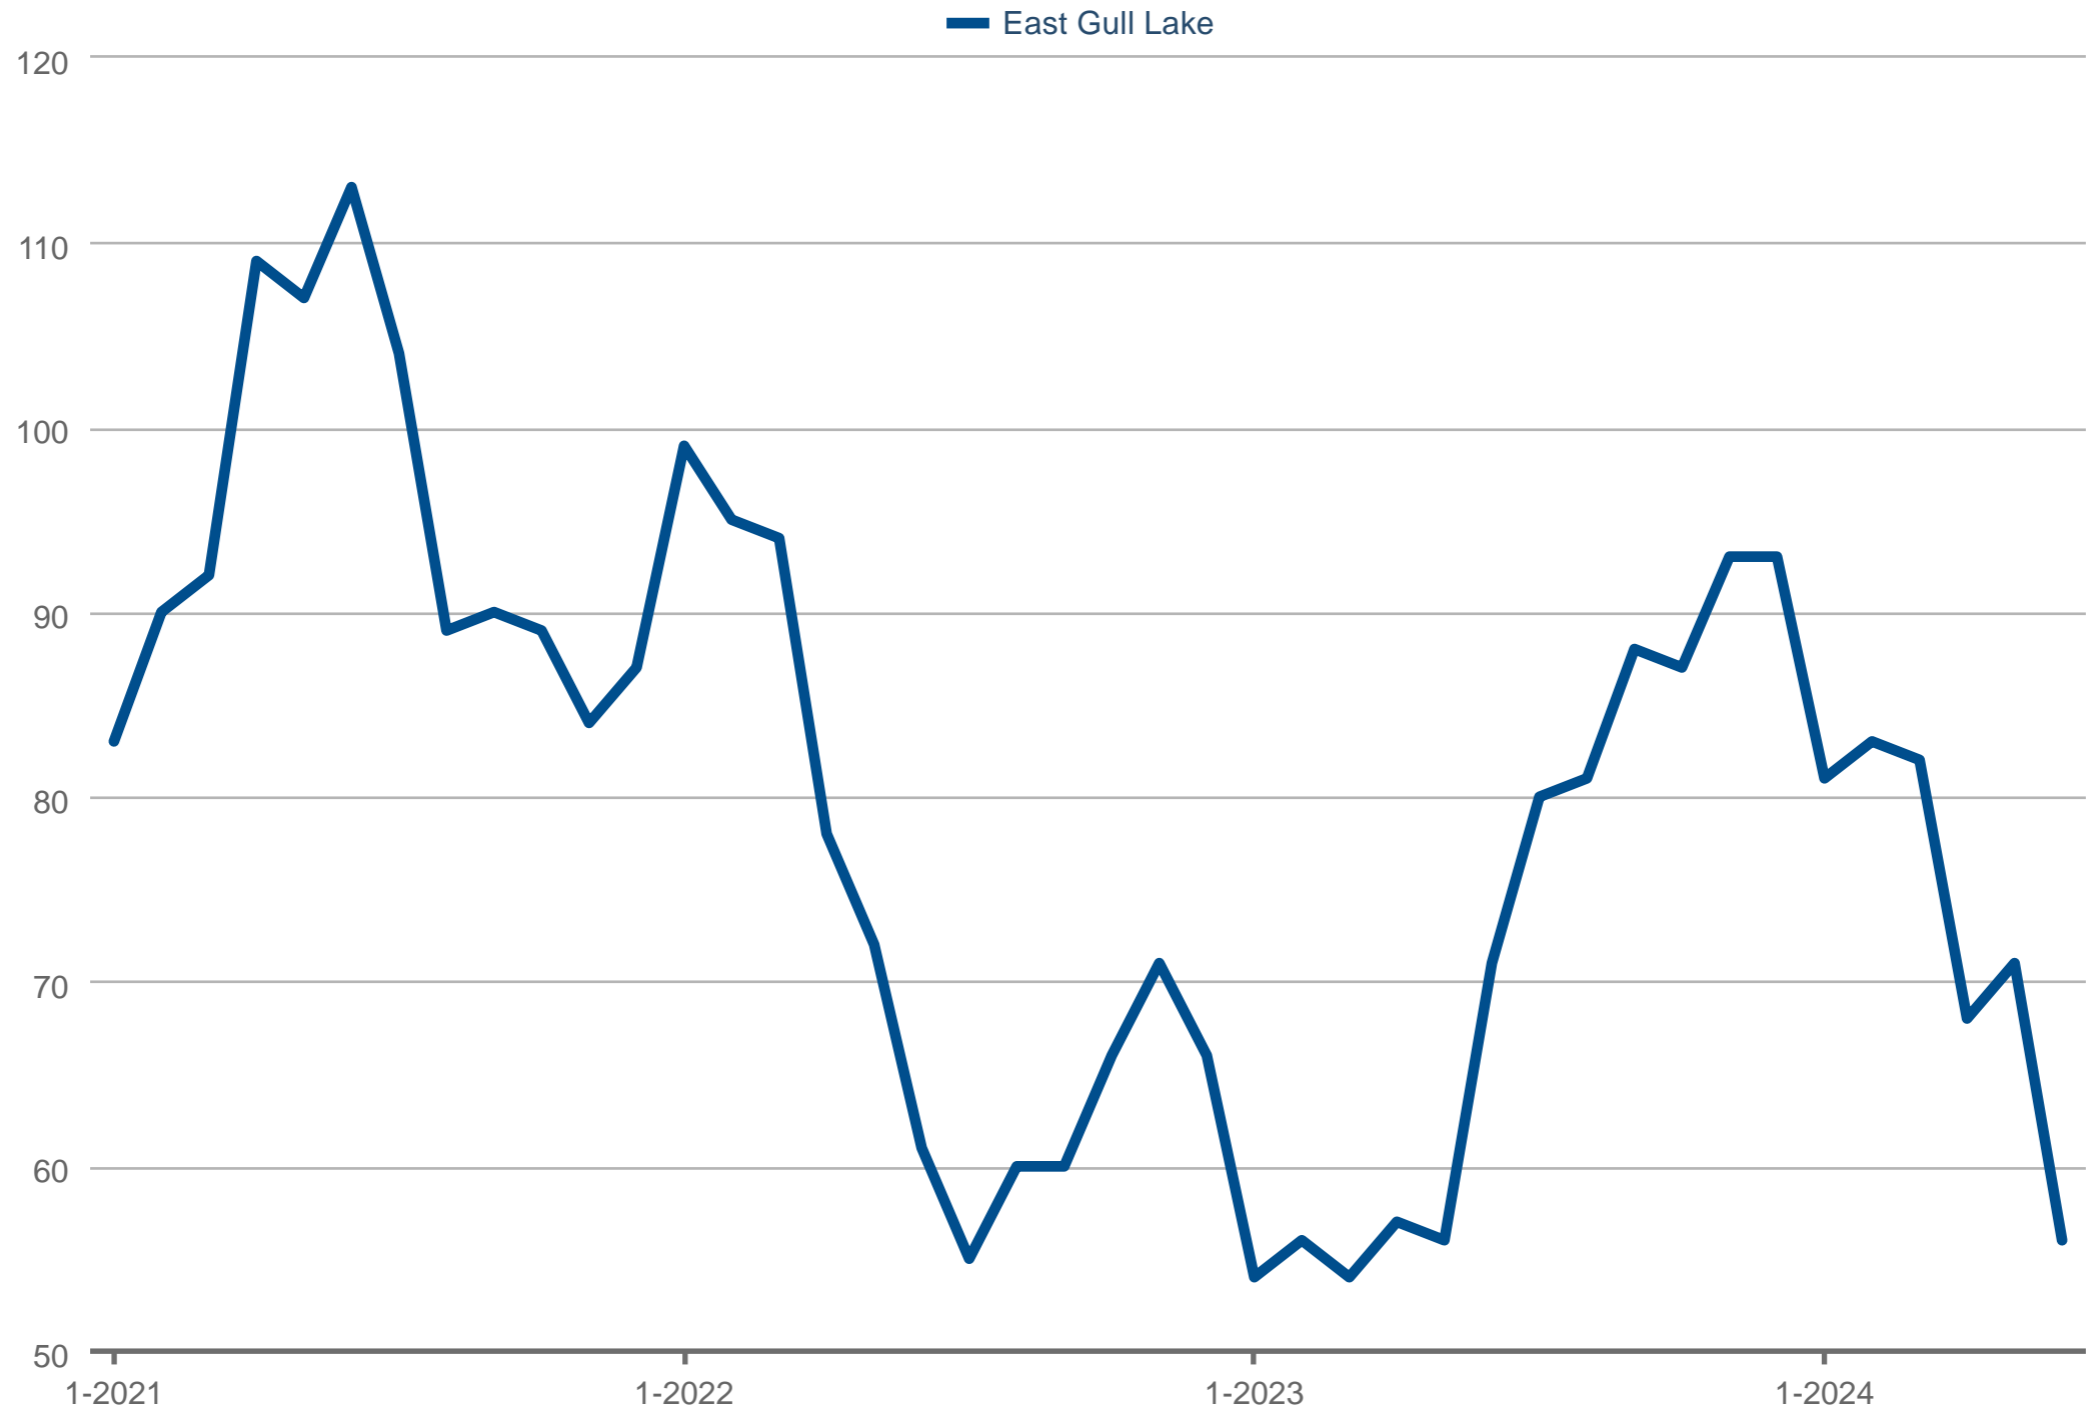

Average Days on Market

East Gull Lake

Each data point is 12 months of activity. Data is from July 17, 2024.