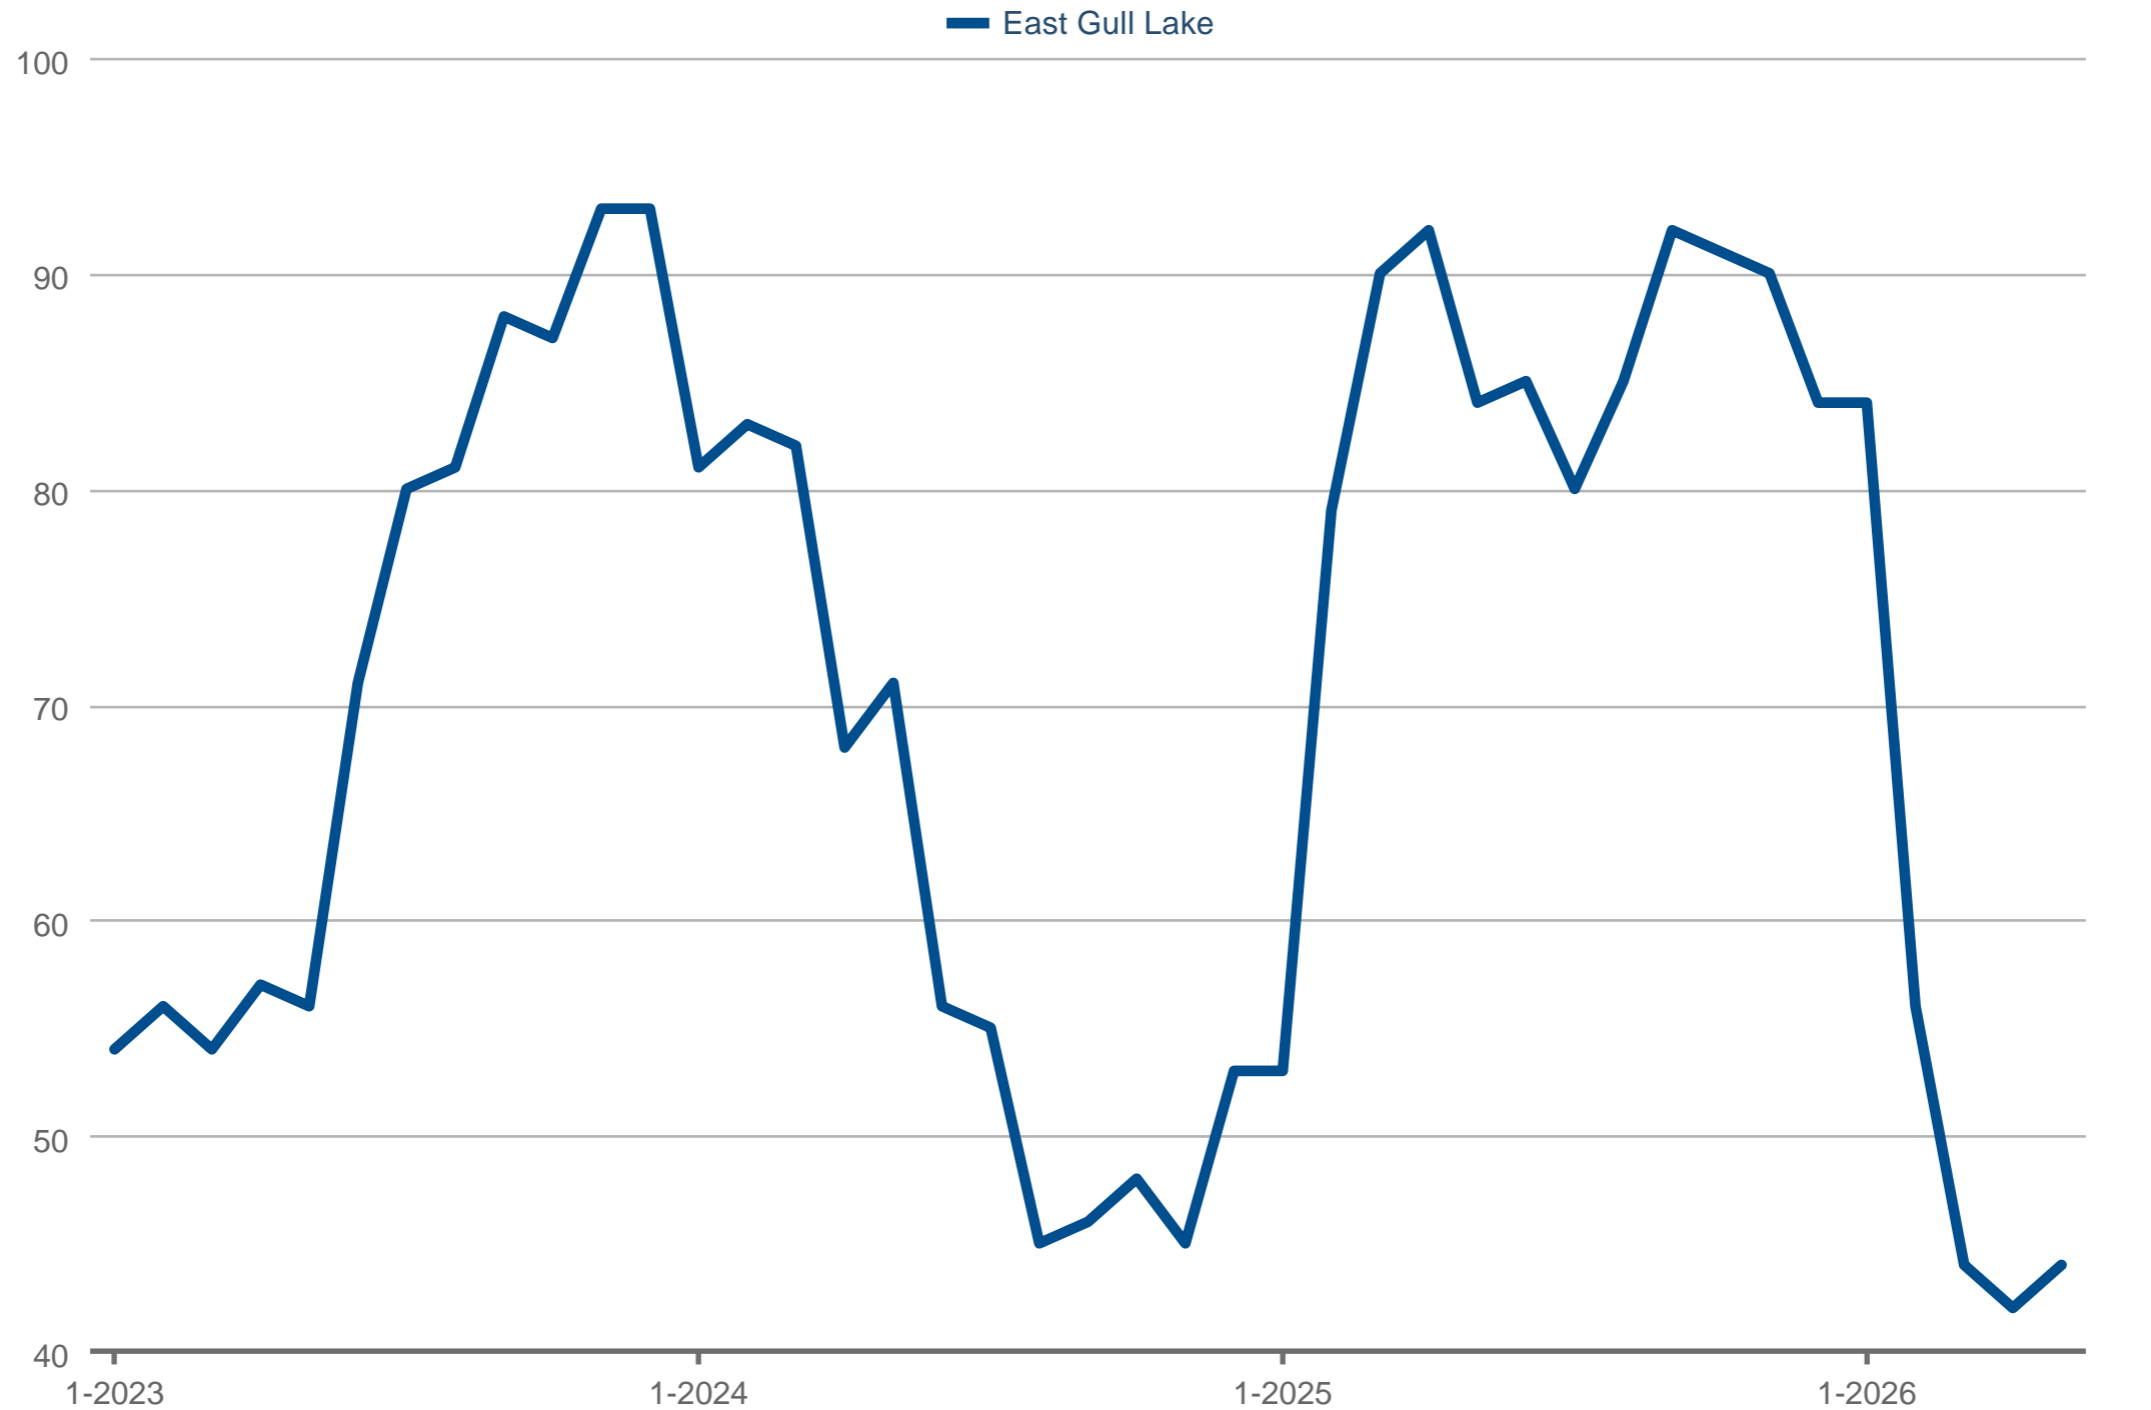

Average Days on Market

East Gull Lake
Each data point is 12 months of activity. Data is from June 9, 2026.