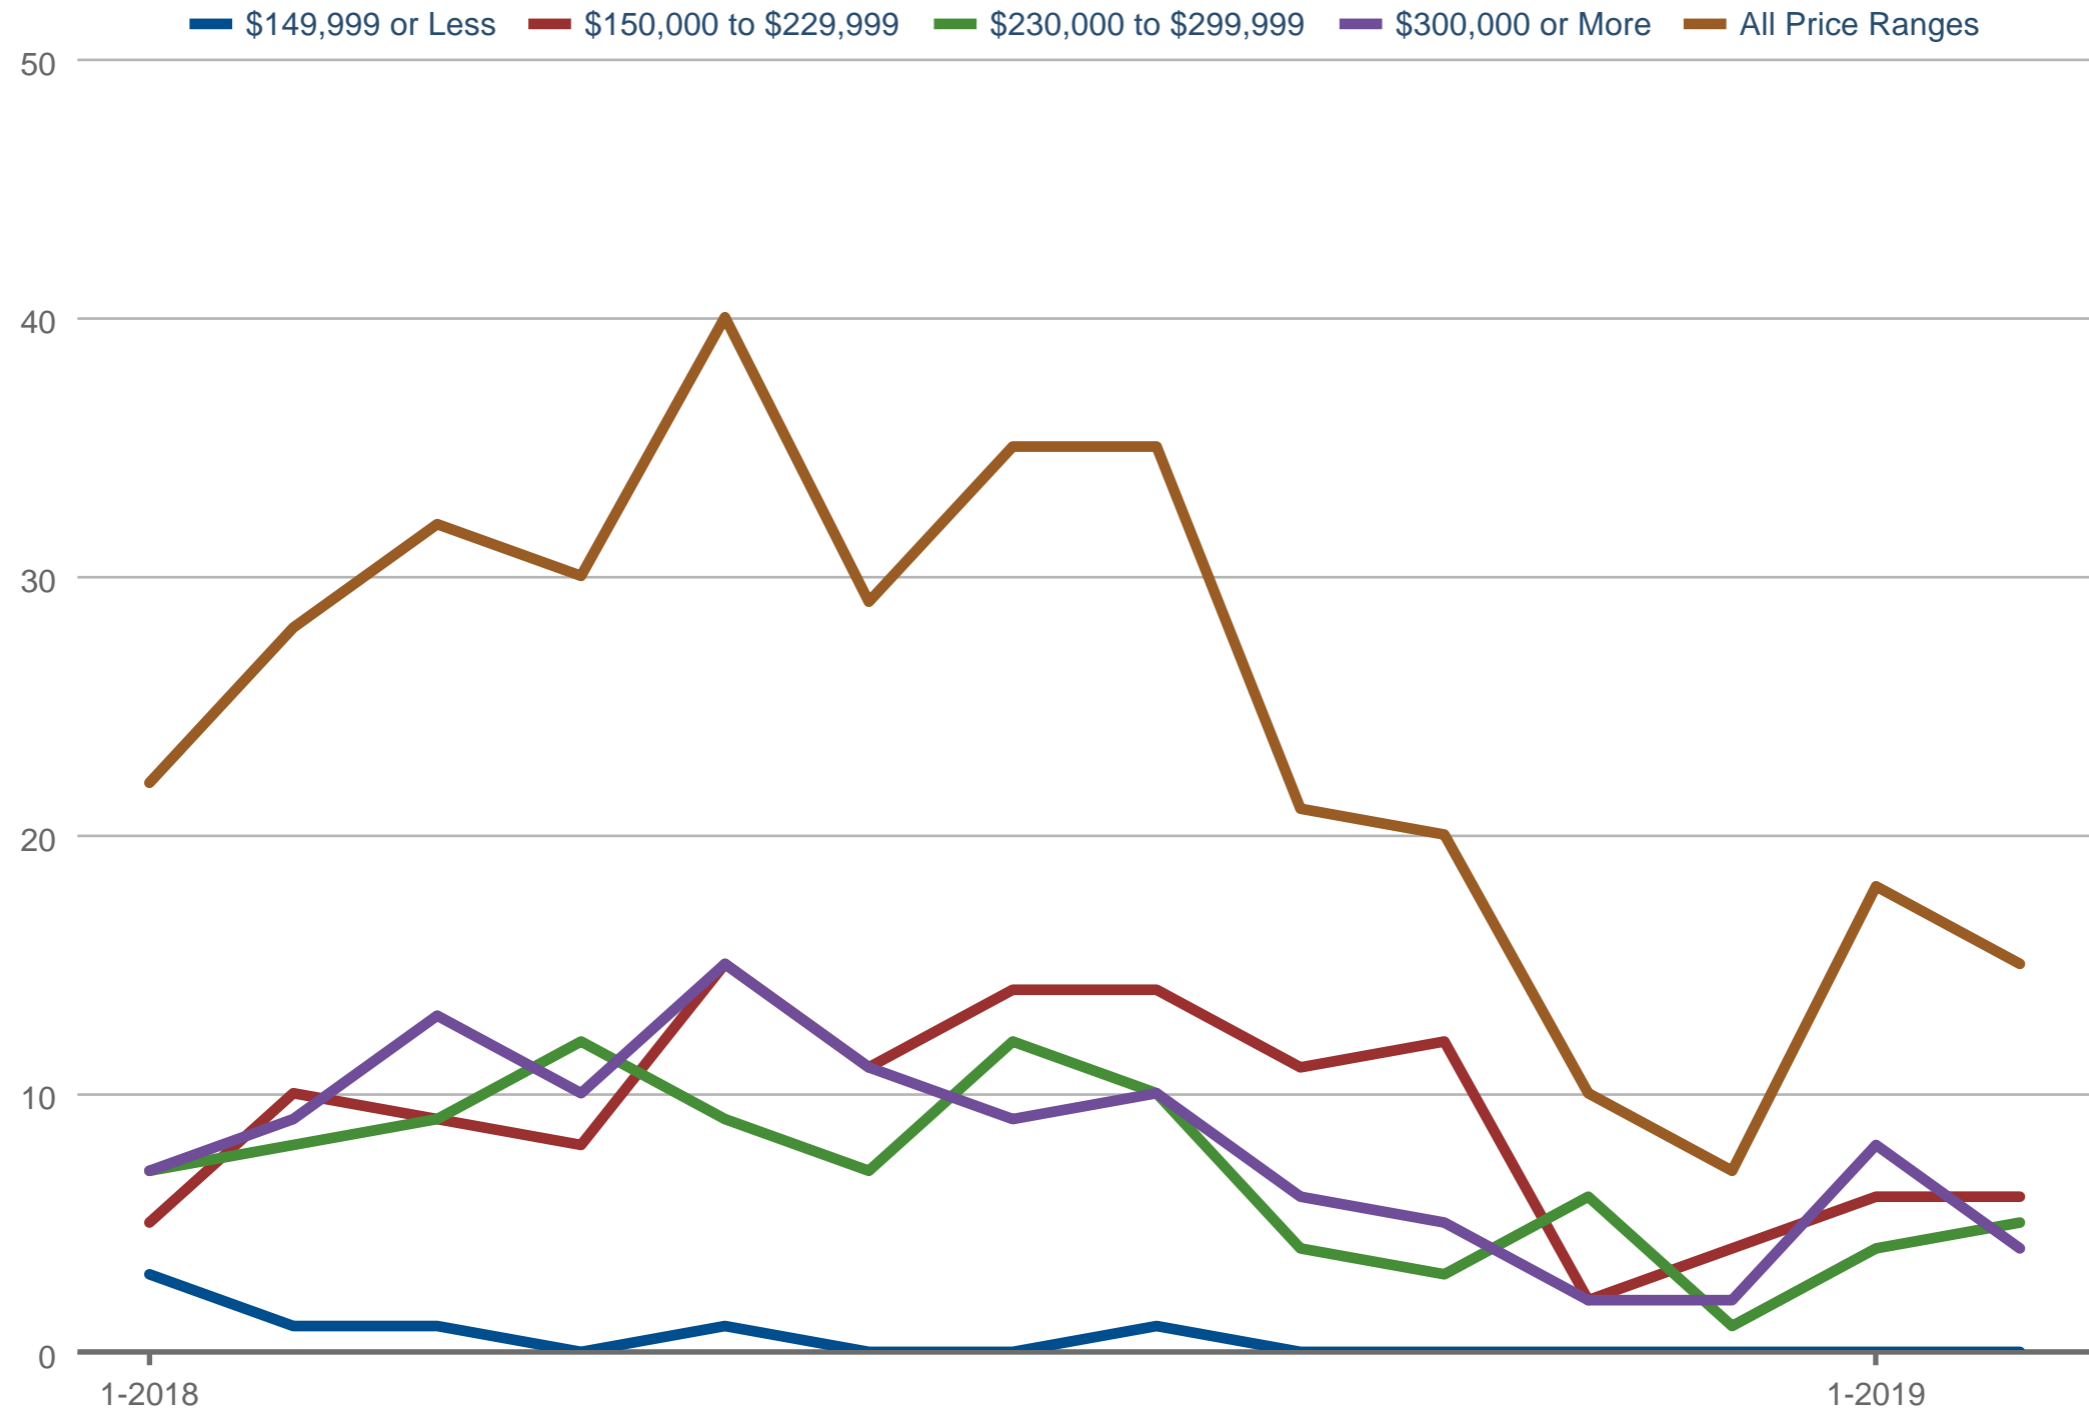

Steven Wilson
RE/MAX Results

Office: 320-251-2200
Cell: 320-420-3413
steve.wilson@results.net
SteveWilson.realtor

New Listings - By Price Range

Sartell: Traditional, Previously Owned, Single-Family

Each data point is one month of activity. Data is from March 21, 2019.