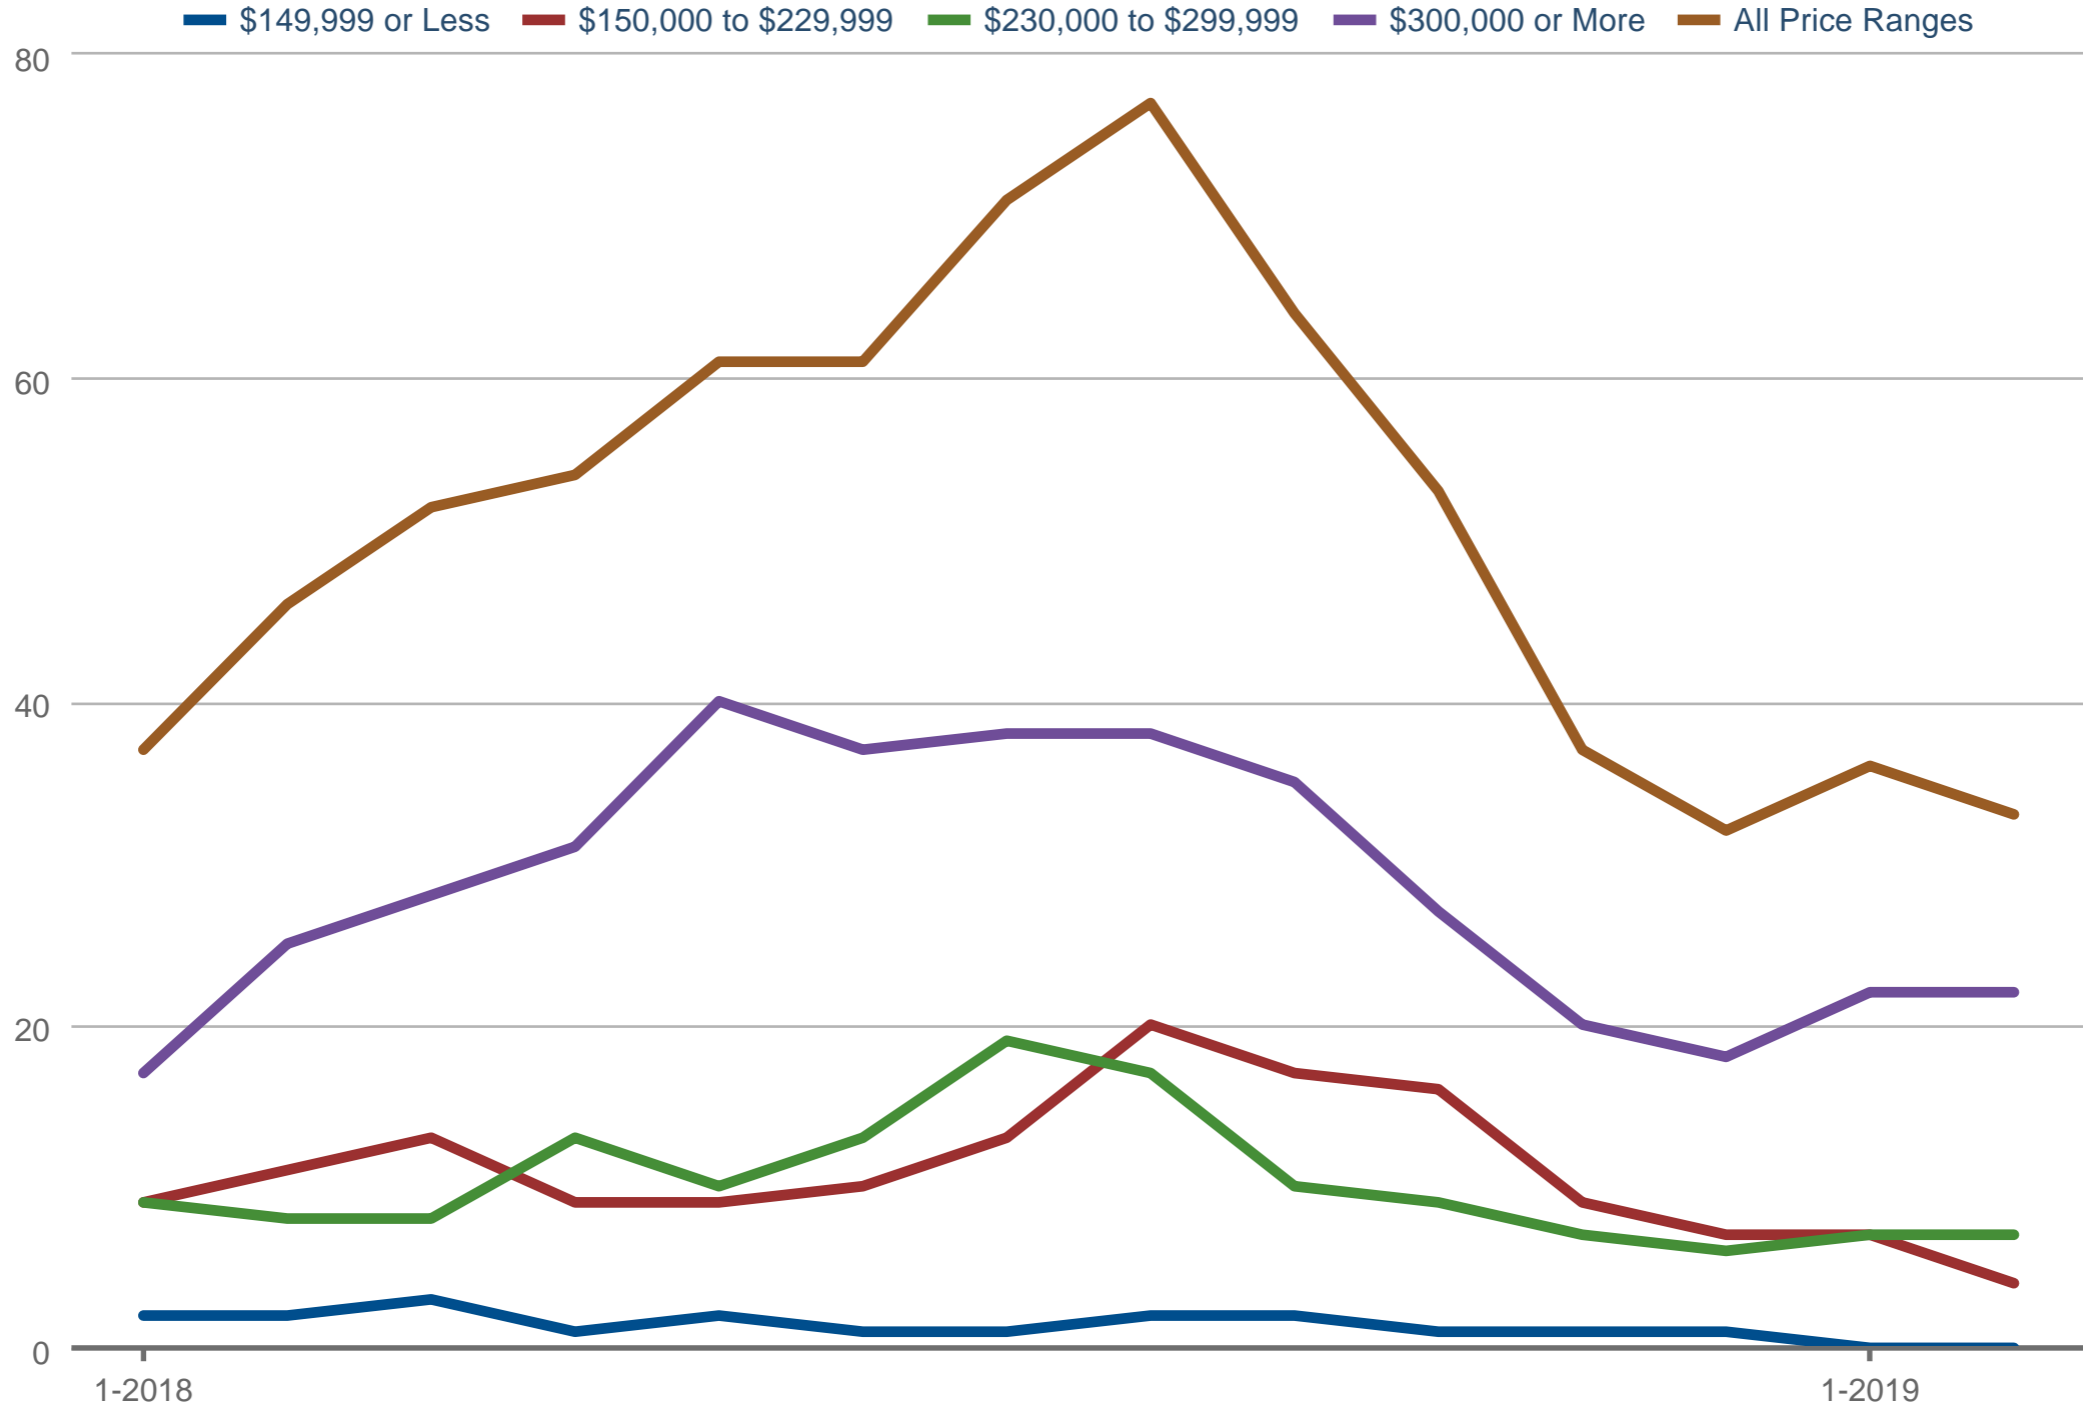

Steven Wilson
RE/MAX Results

Office: 320-251-2200
Cell: 320-420-3413
steve.wilson@results.net
SteveWilson.realtor

Homes for Sale - By Price Range

Sartell: Traditional, Previously Owned, Single-Family

Each data point is one month of activity. Data is from March 21, 2019.