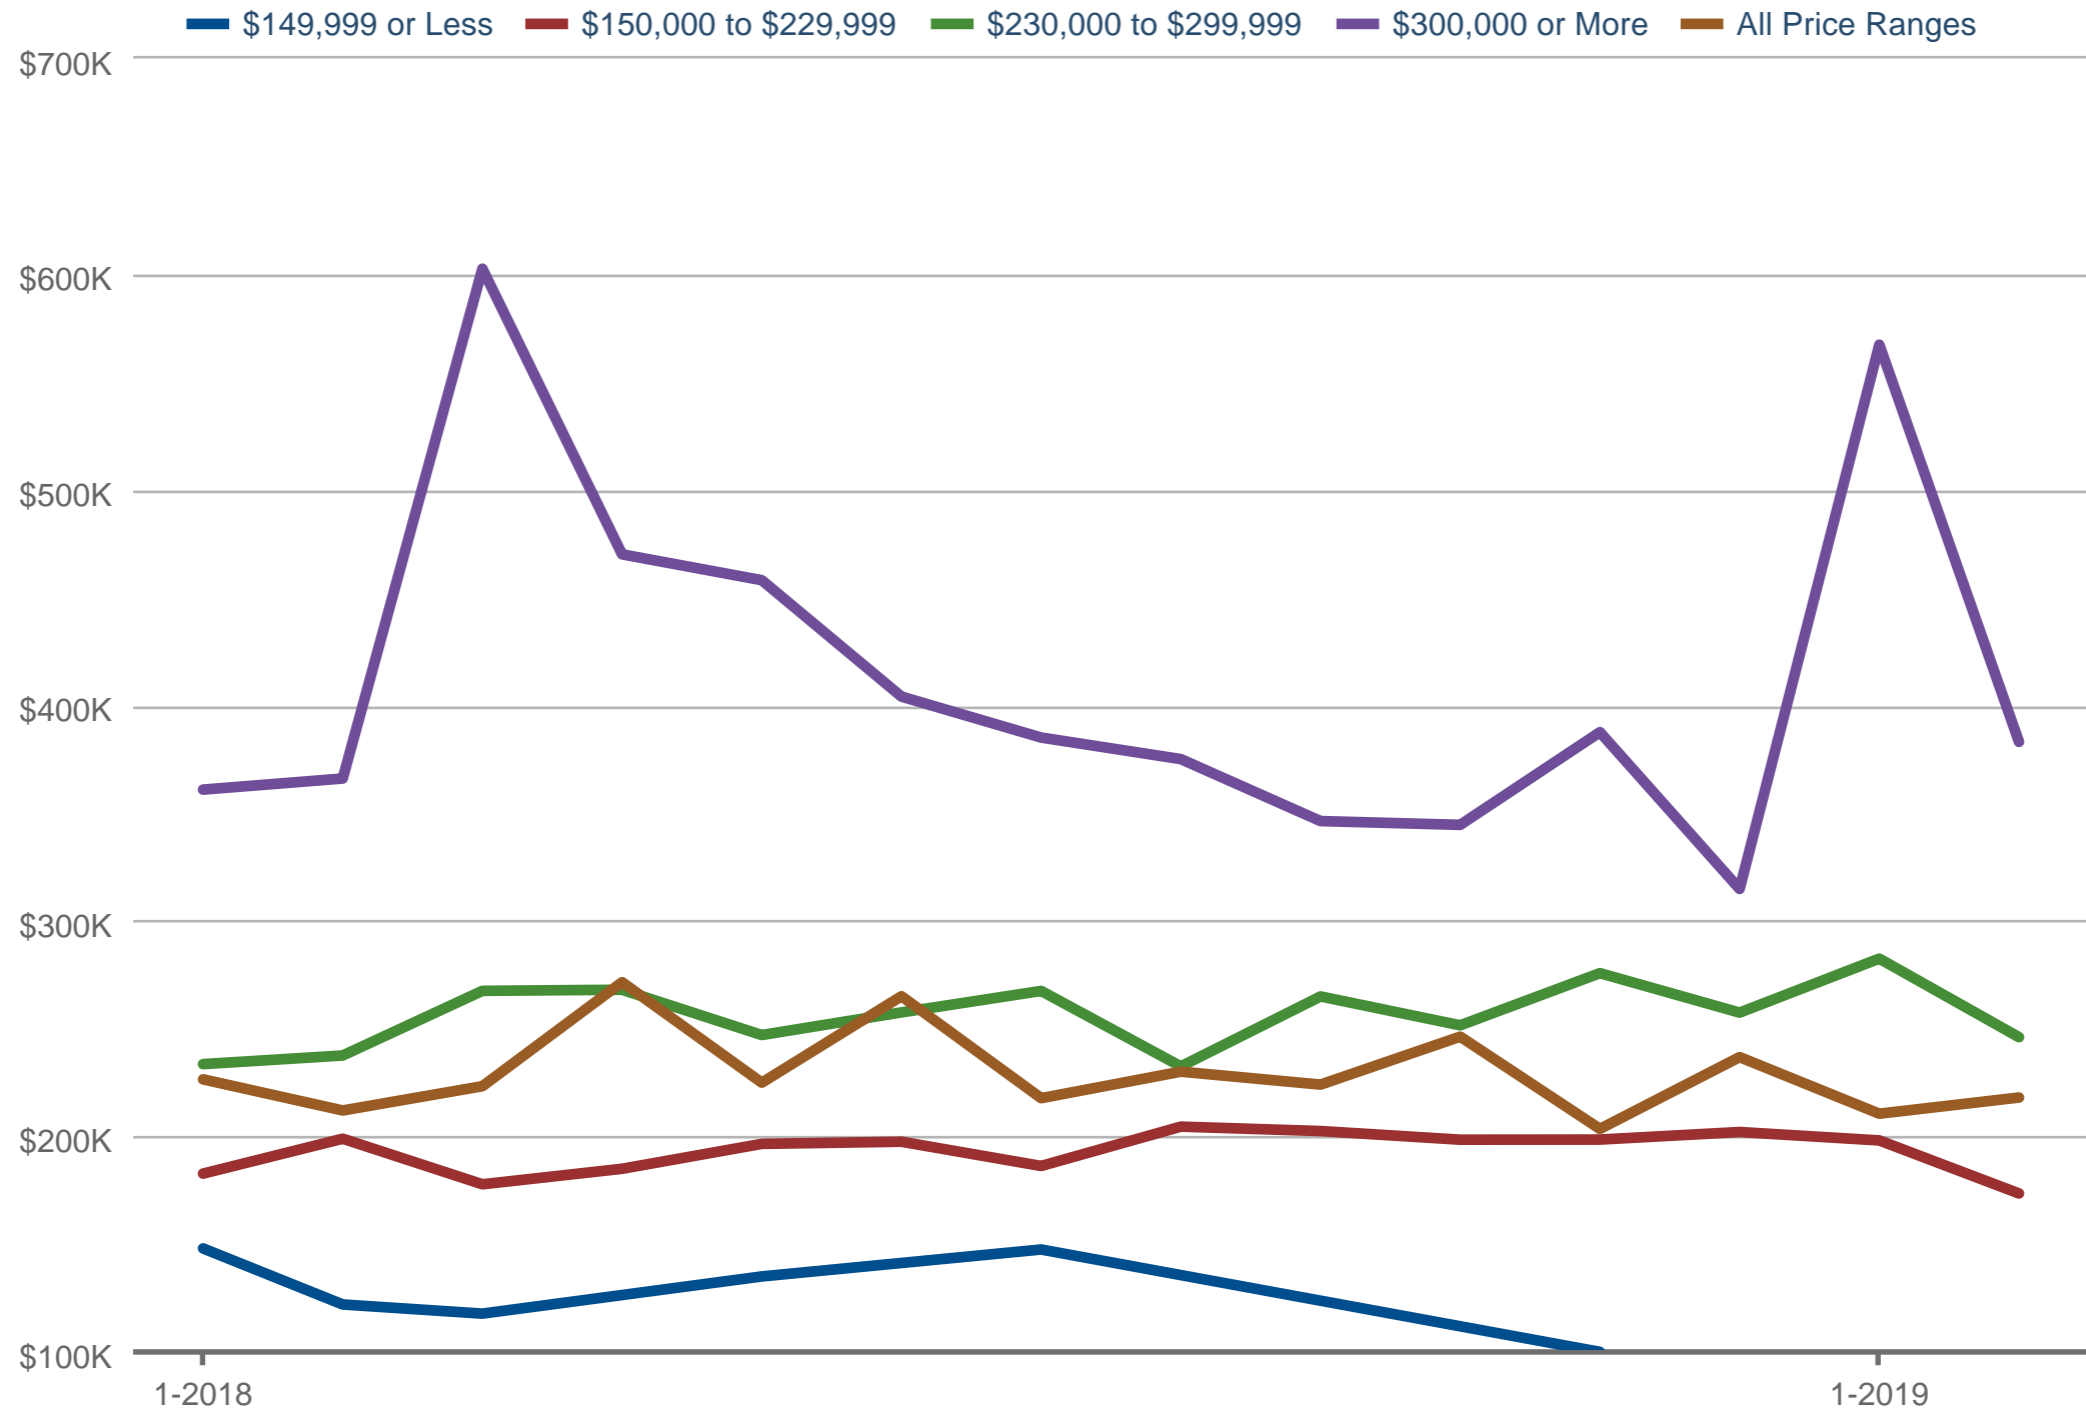

Steven Wilson
RE/MAX Results

Office: 320-251-2200
Cell: 320-420-3413
steve.wilson@results.net
SteveWilson.realtor

Median Sales Price - By Price Range

Sartell: Traditional, Previously Owned, Single-Family

Each data point is one month of activity. Data is from March 21, 2019.

All data from NorthstarMLS. Data deemed reliable but not guaranteed. InfoSparks © 2019 ShowingTime.