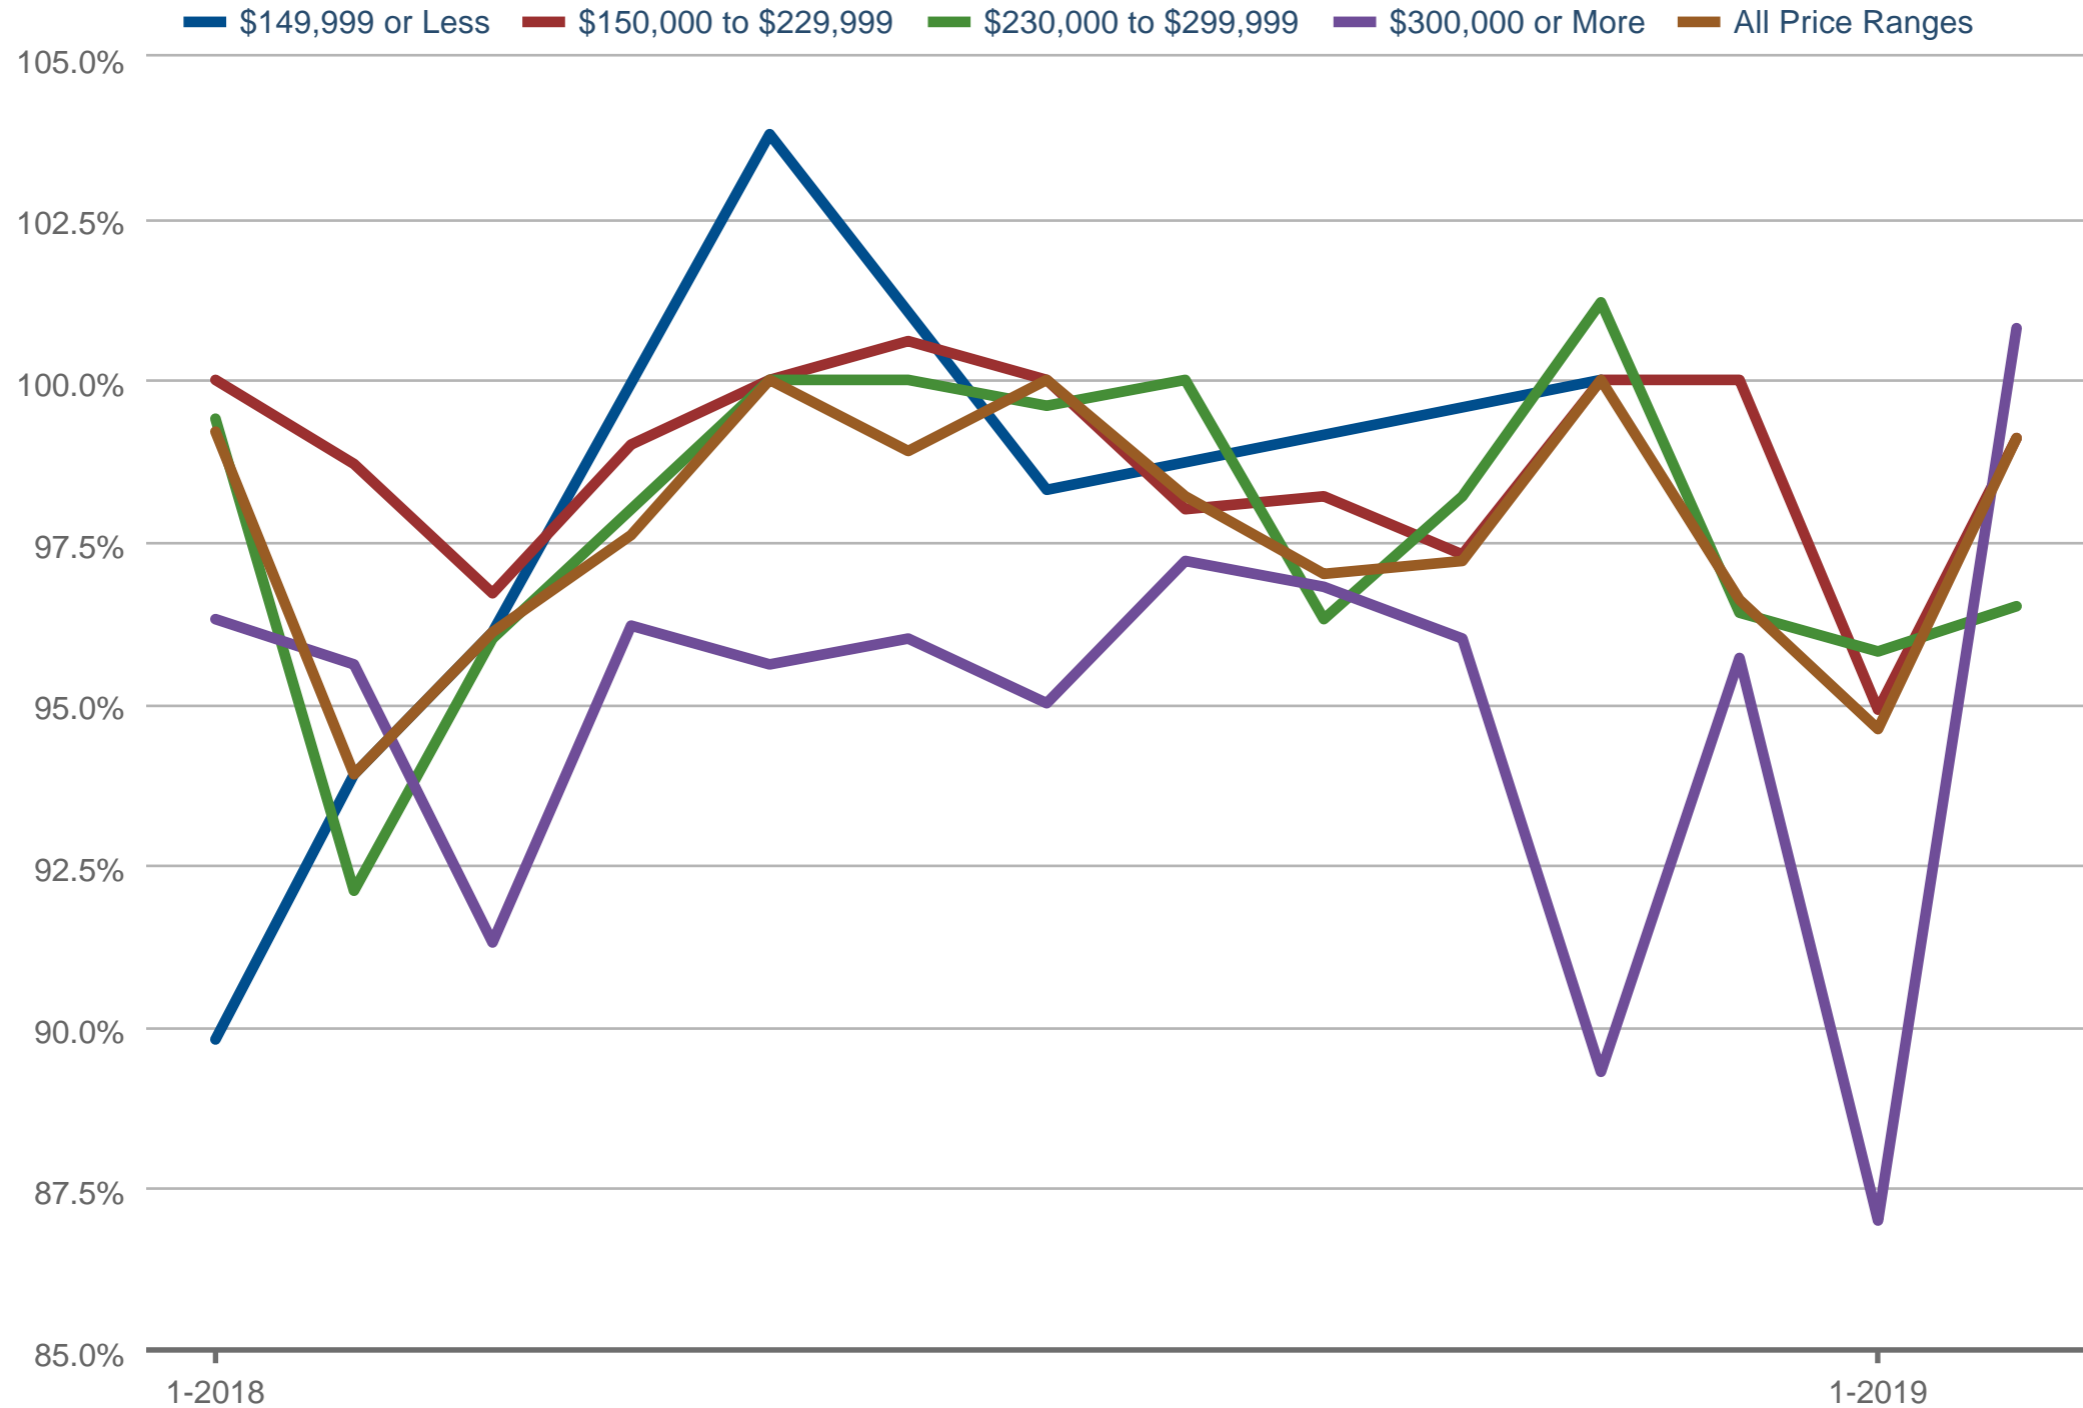

Steven Wilson
RE/MAX Results

Office: 320-251-2200
Cell: 320-420-3413
steve.wilson@results.net
SteveWilson.realtor

Median Percent of Original Price - By Price Range

Sartell: Traditional, Previously Owned, Single-Family
Each data point is one month of activity. Data is from March 21, 2019.