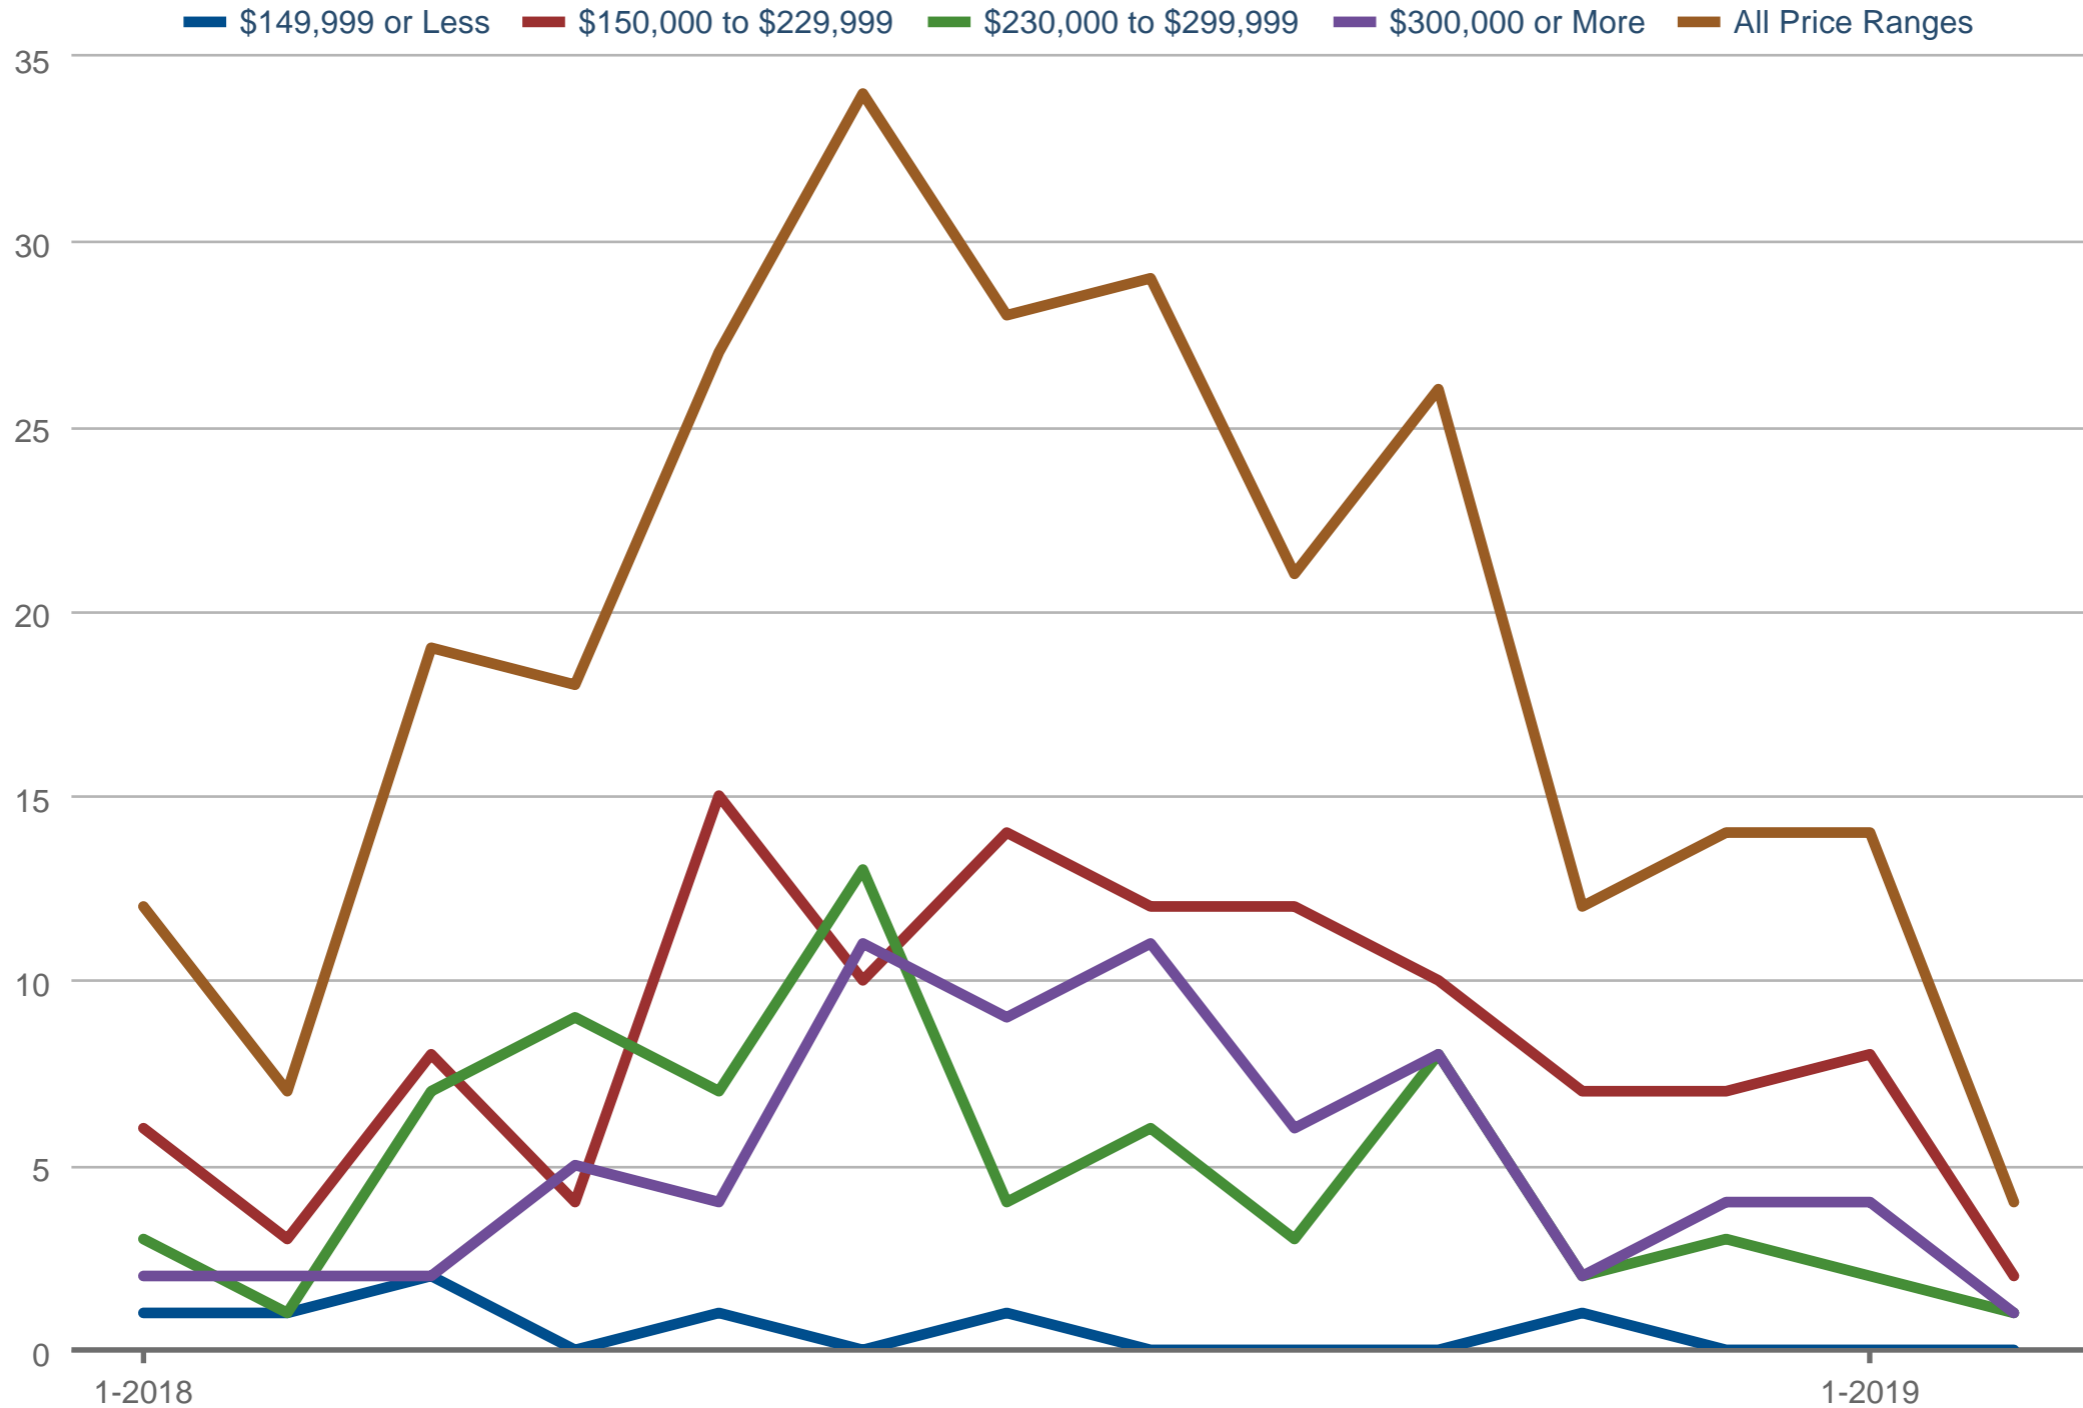

**Steven Wilson**  
RE/MAX Results

Office: 320-251-2200  
Cell: 320-420-3413  
[steve.wilson@results.net](mailto:steve.wilson@results.net)  
[SteveWilson.realtor](http://SteveWilson.realtor)

### Closed Sales - By Price Range

Sartell: Traditional, Previously Owned, Single-Family

Each data point is one month of activity. Data is from March 21, 2019.

All data from NorthstarMLS. Data deemed reliable but not guaranteed. InfoSparks © 2019 ShowingTime.