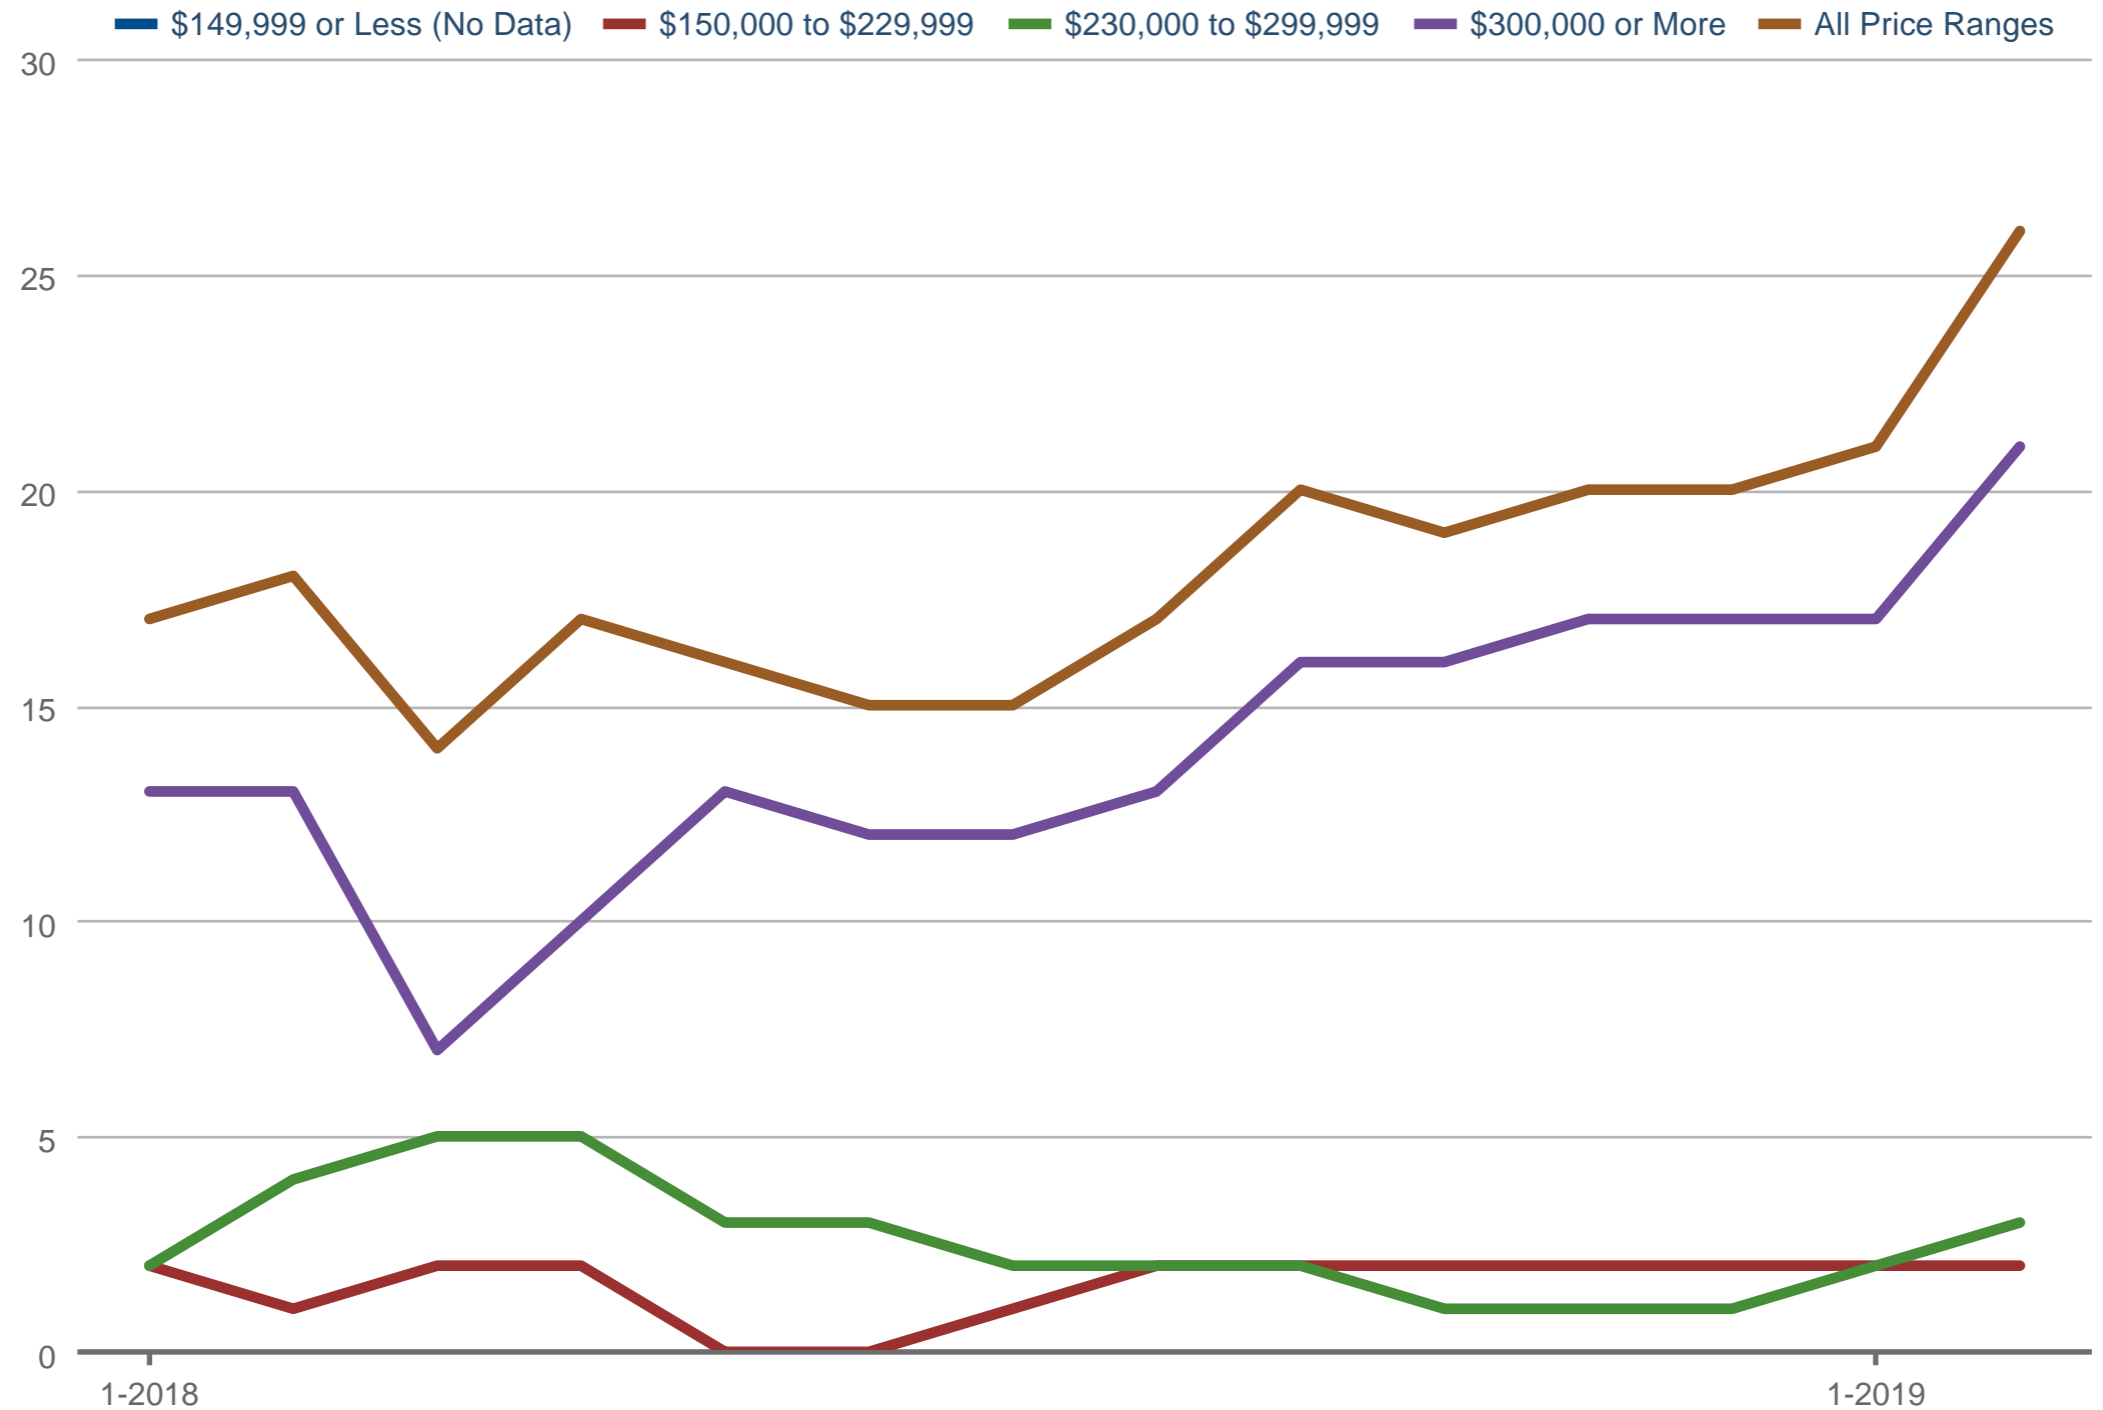

Steven Wilson
RE/MAX Results

Office: 320-251-2200
Cell: 320-420-3413
steve.wilson@results.net
SteveWilson.realtor

Homes for Sale - By Price Range

Sartell: Traditional, New Construction, Single-Family

Each data point is one month of activity. Data is from March 21, 2019.