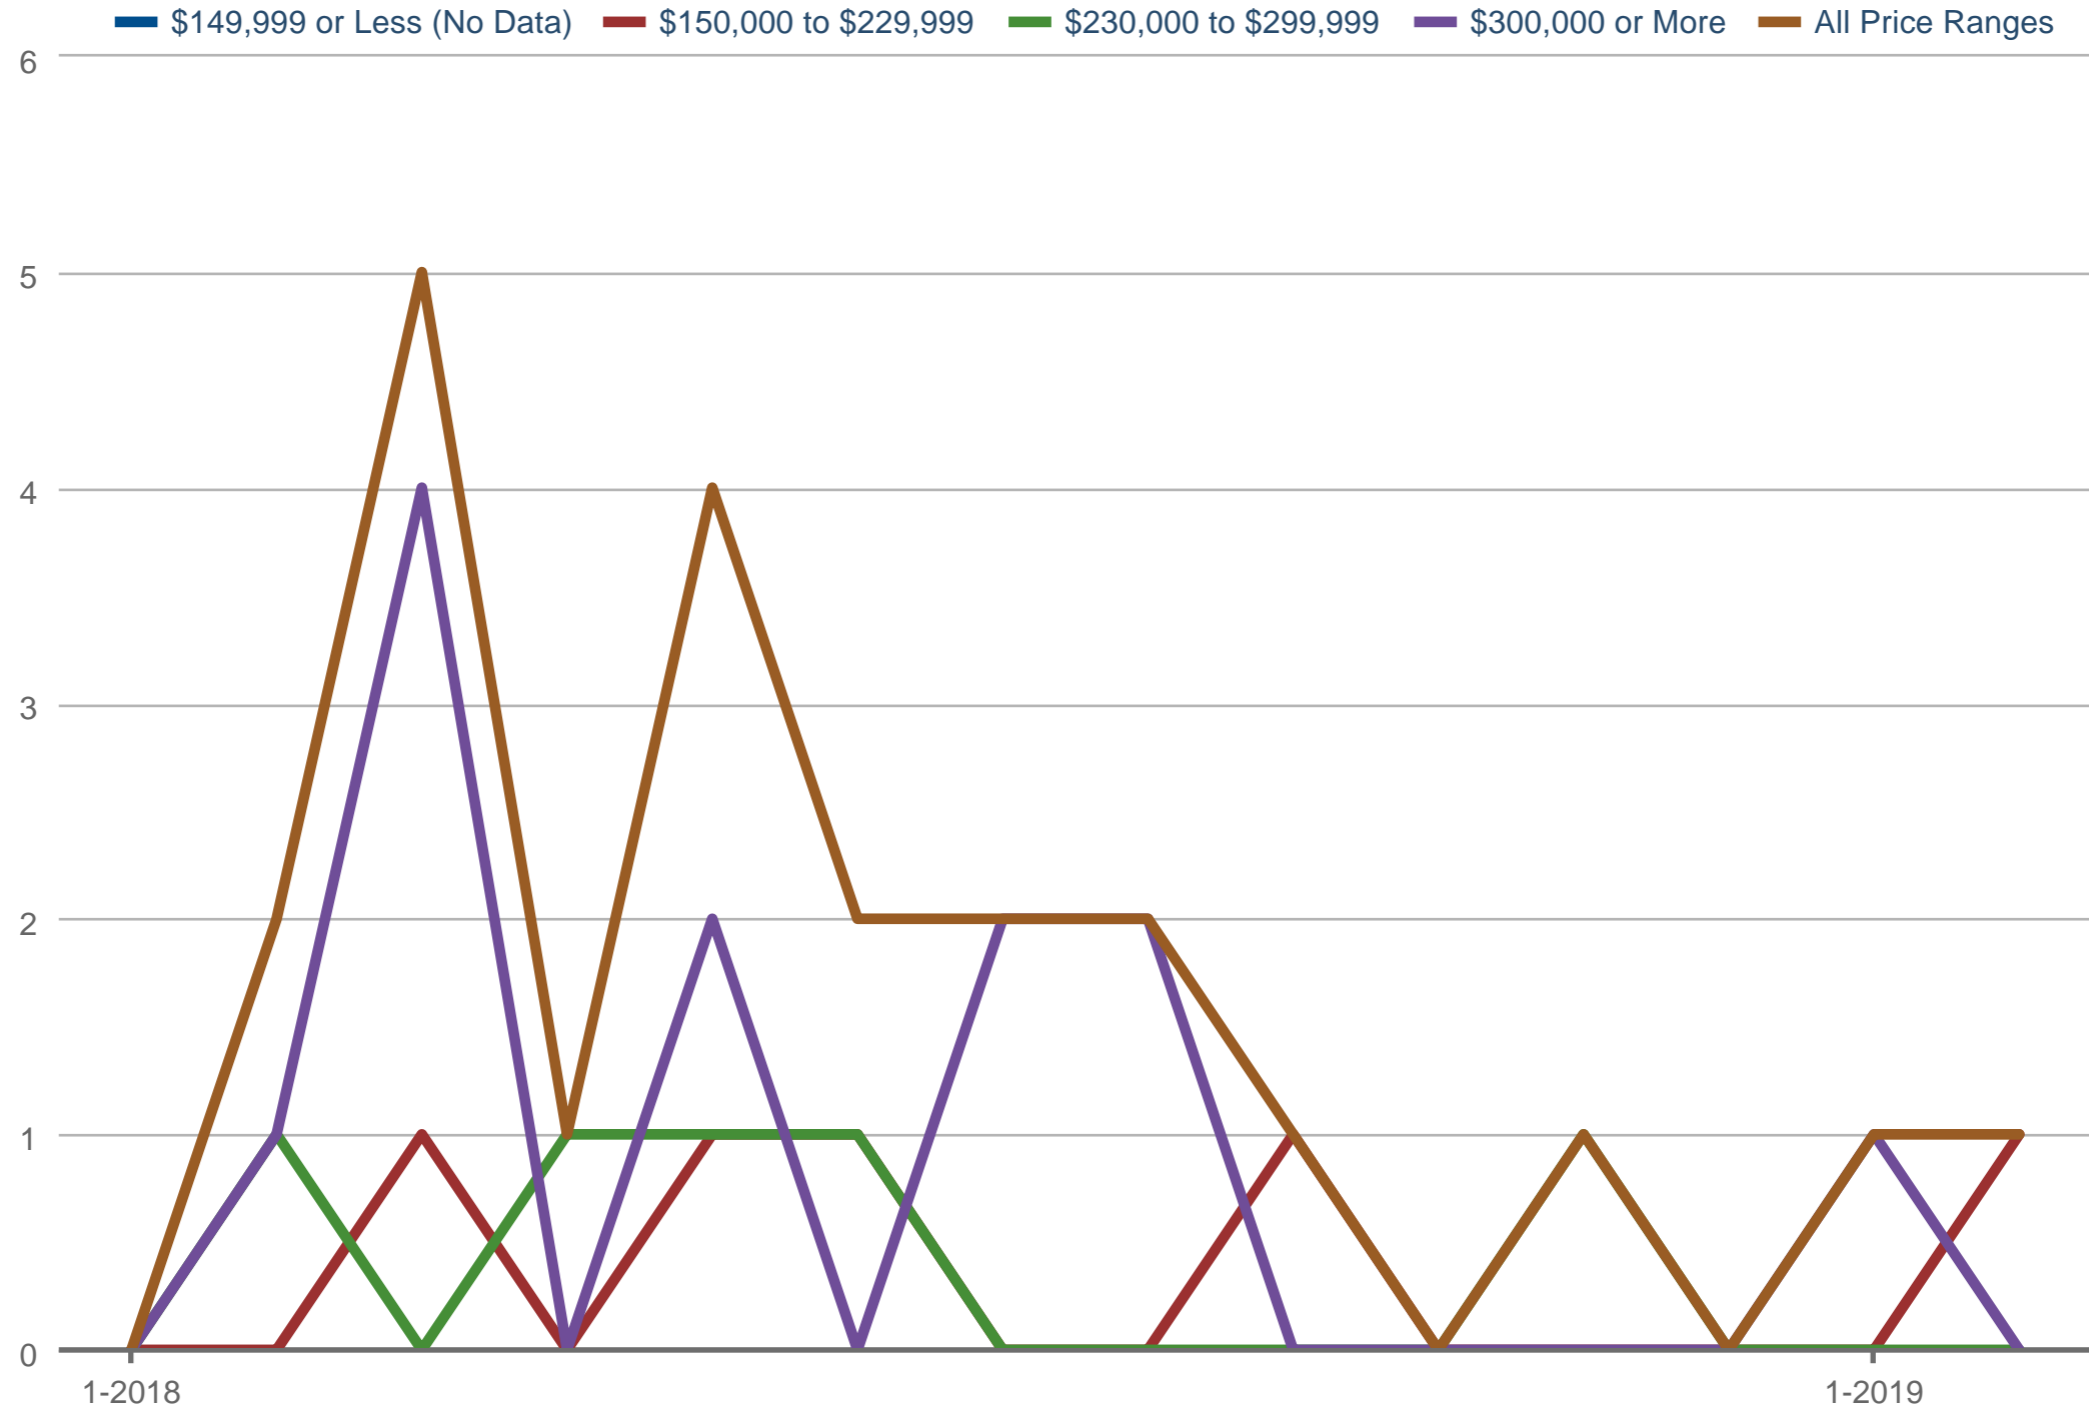

Steven Wilson
RE/MAX Results

Office: 320-251-2200
Cell: 320-420-3413
steve.wilson@results.net
SteveWilson.realtor

Closed Sales - By Price Range

Sartell: Traditional, New Construction, Single-Family

Each data point is one month of activity. Data is from March 21, 2019.