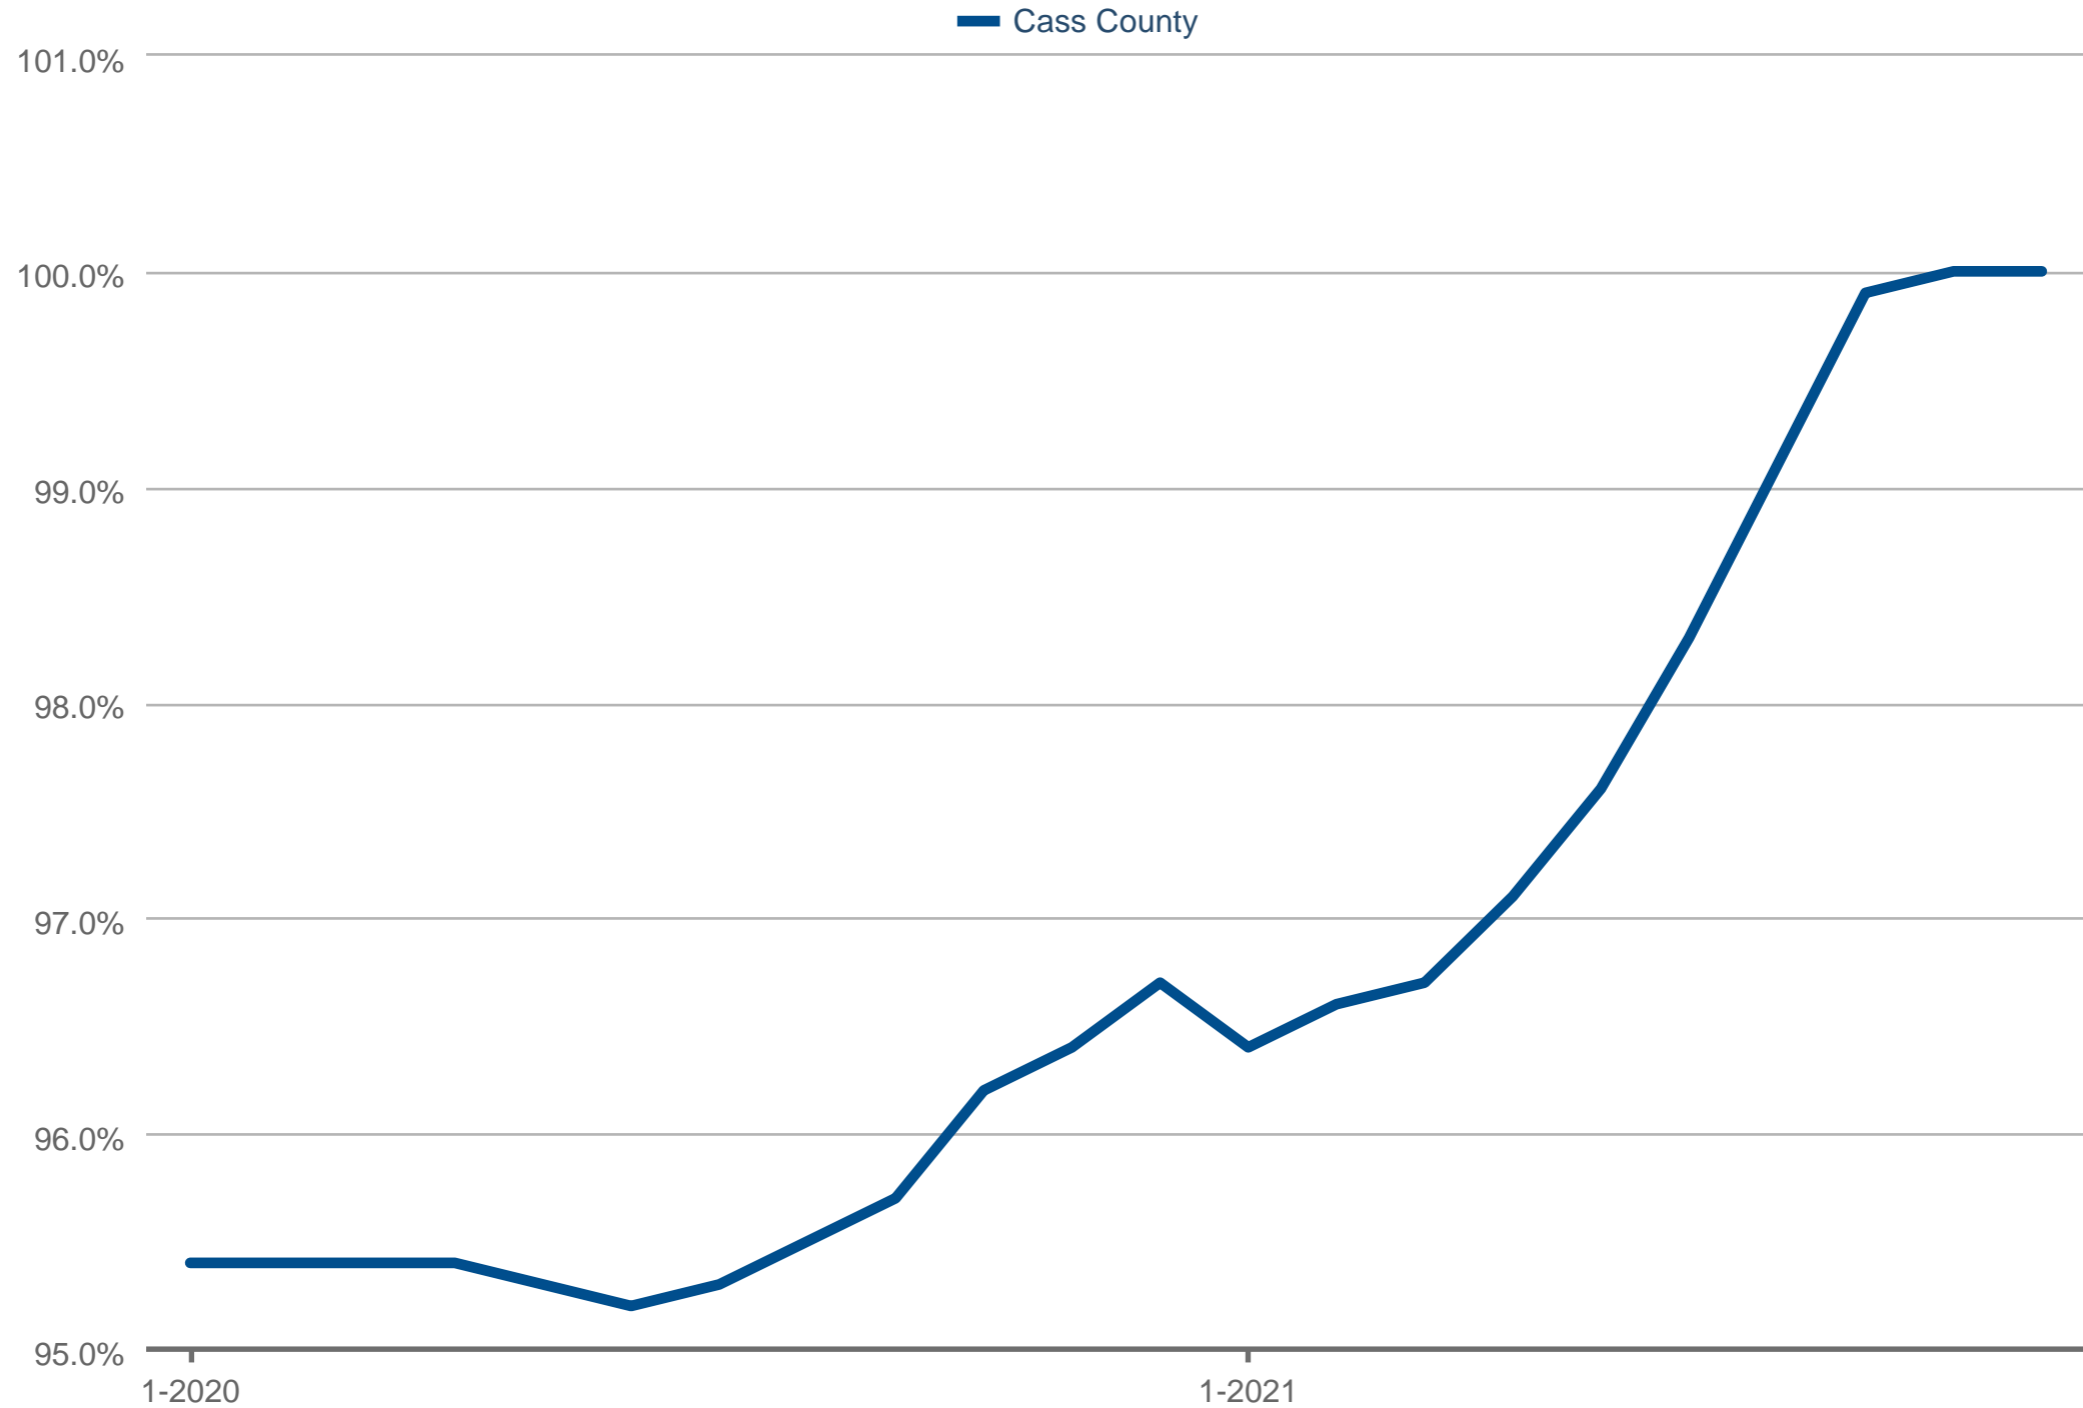

### Median Percent of Original Price

Cass County

Each data point is 12 months of activity. Data is from November 26, 2021.