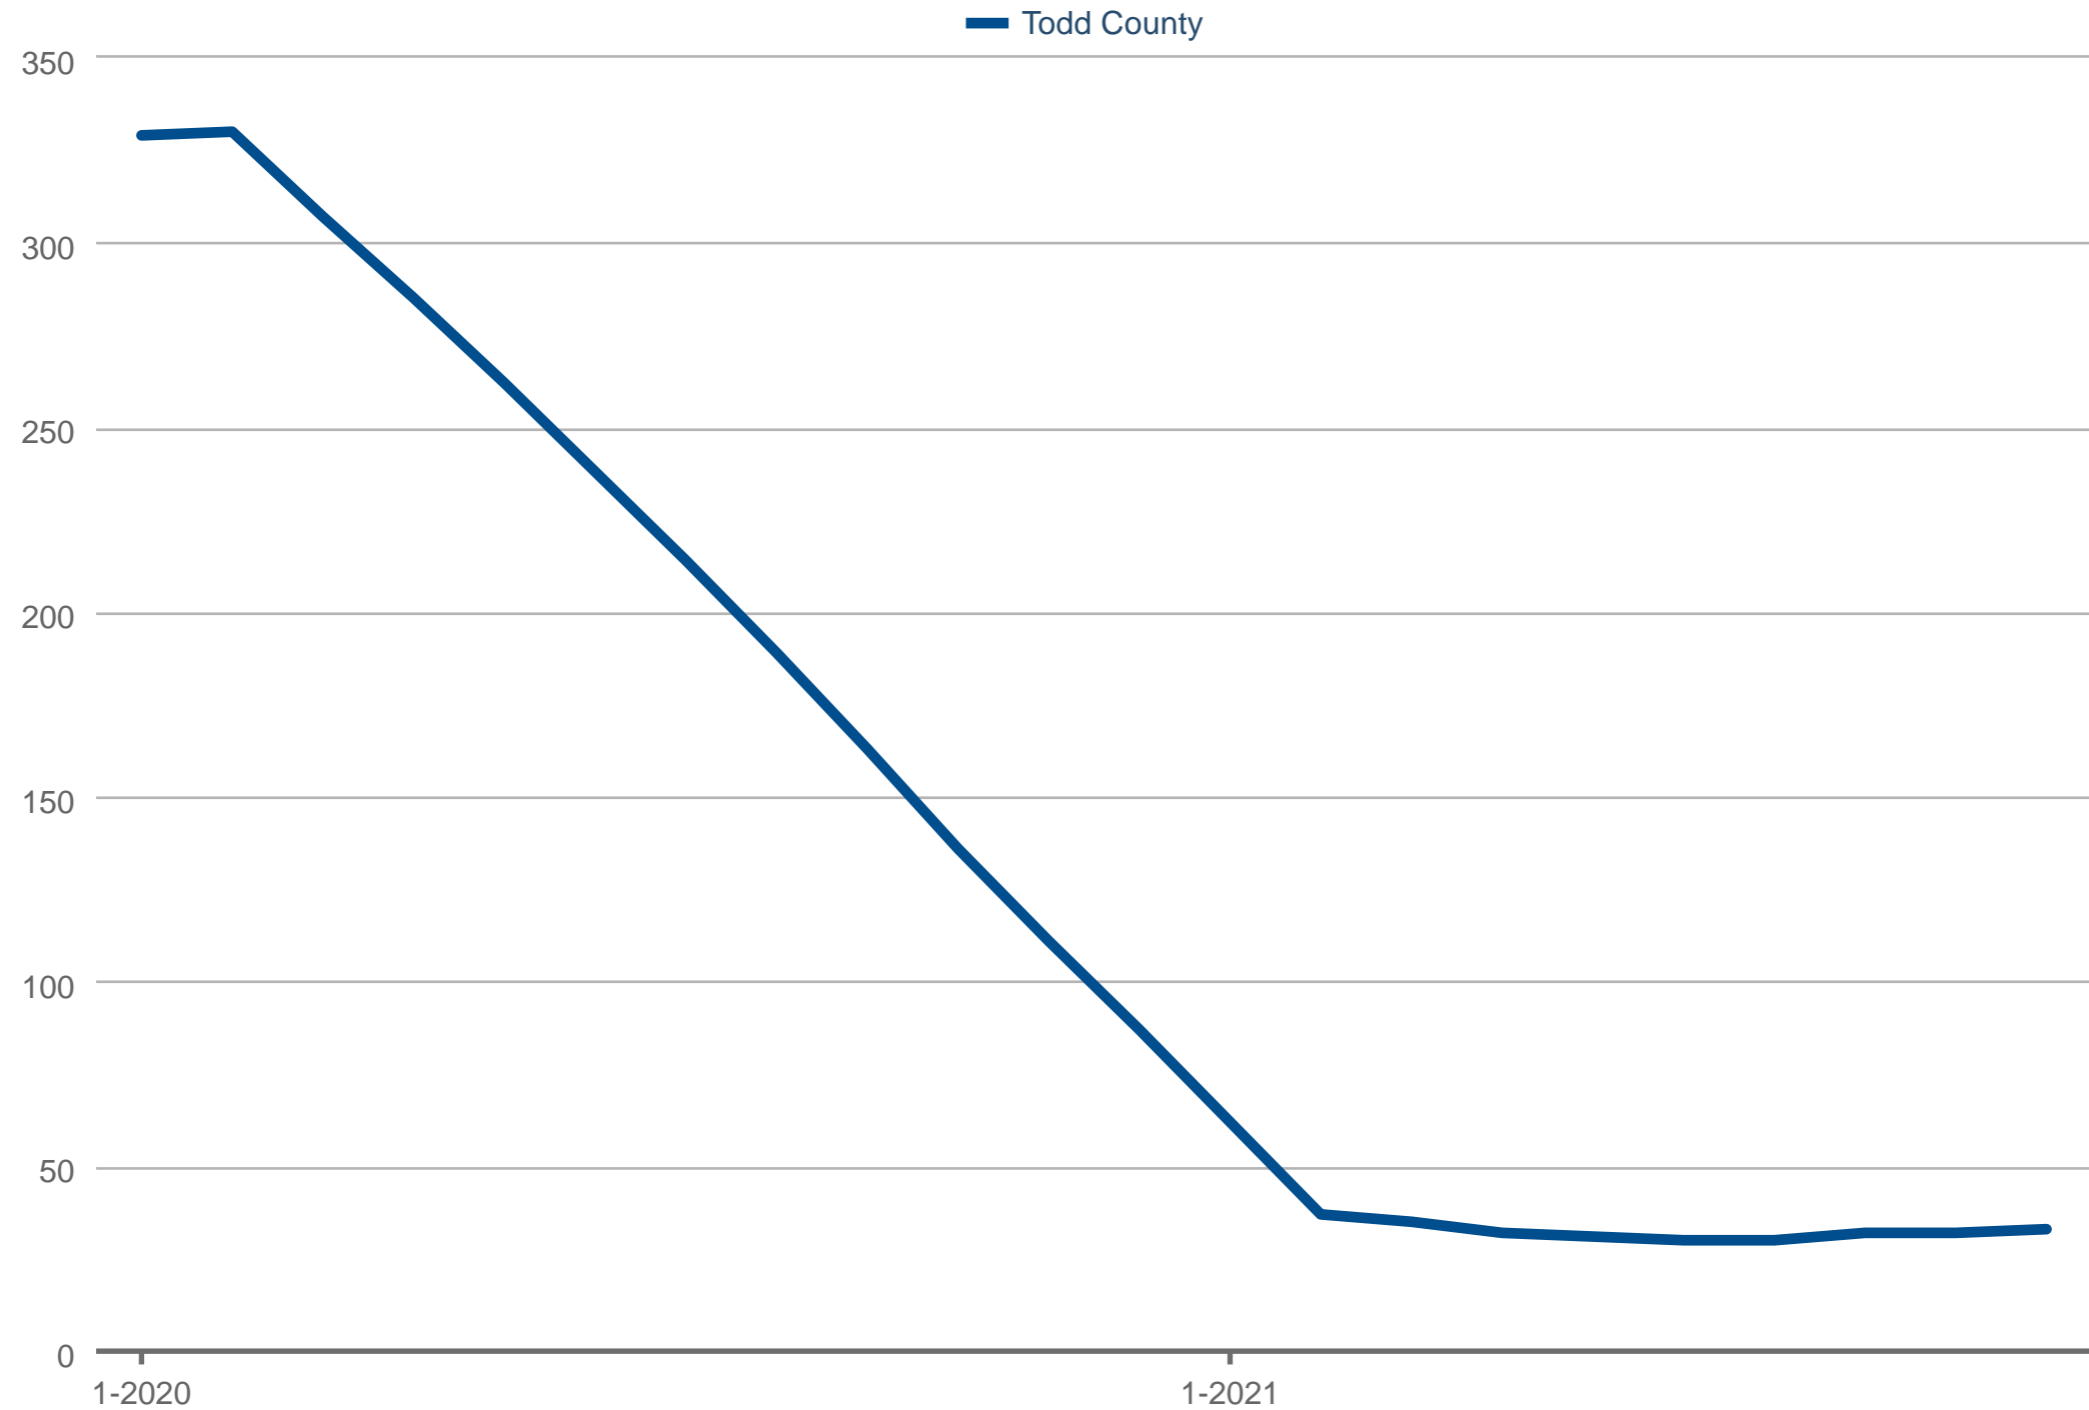

### Homes for Sale

Todd County: Non-Waterfront

Each data point is 12 months of activity. Data is from November 26, 2021.