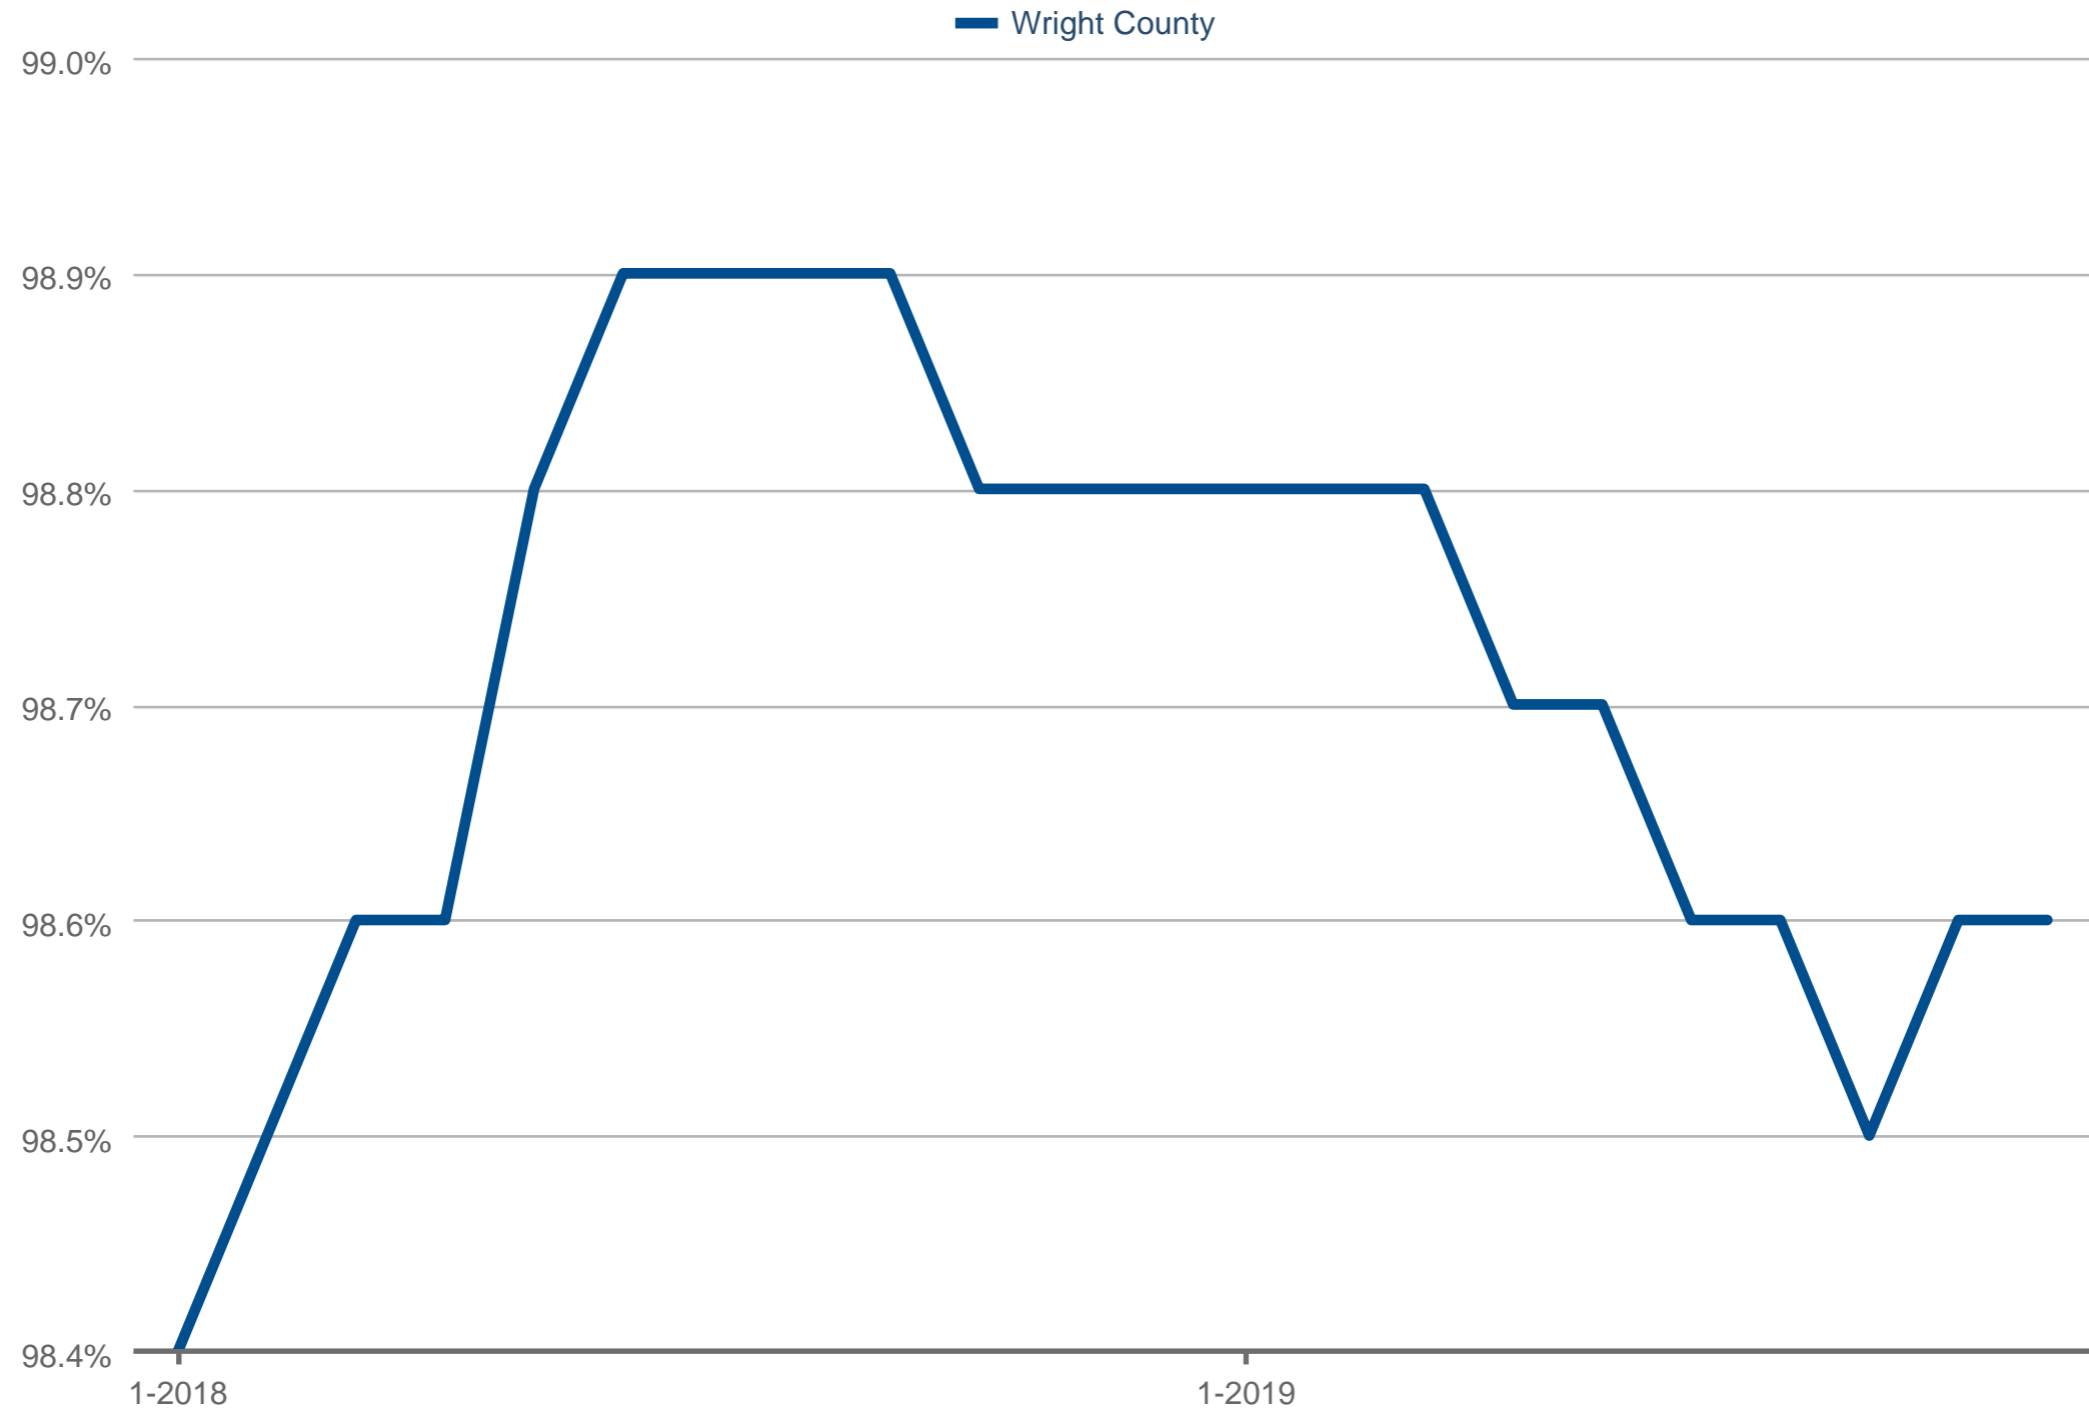

Average Pct of Original Price

Wright County: Non-Waterfront

Each data point is 12 months of activity. Data is from November 19, 2019.