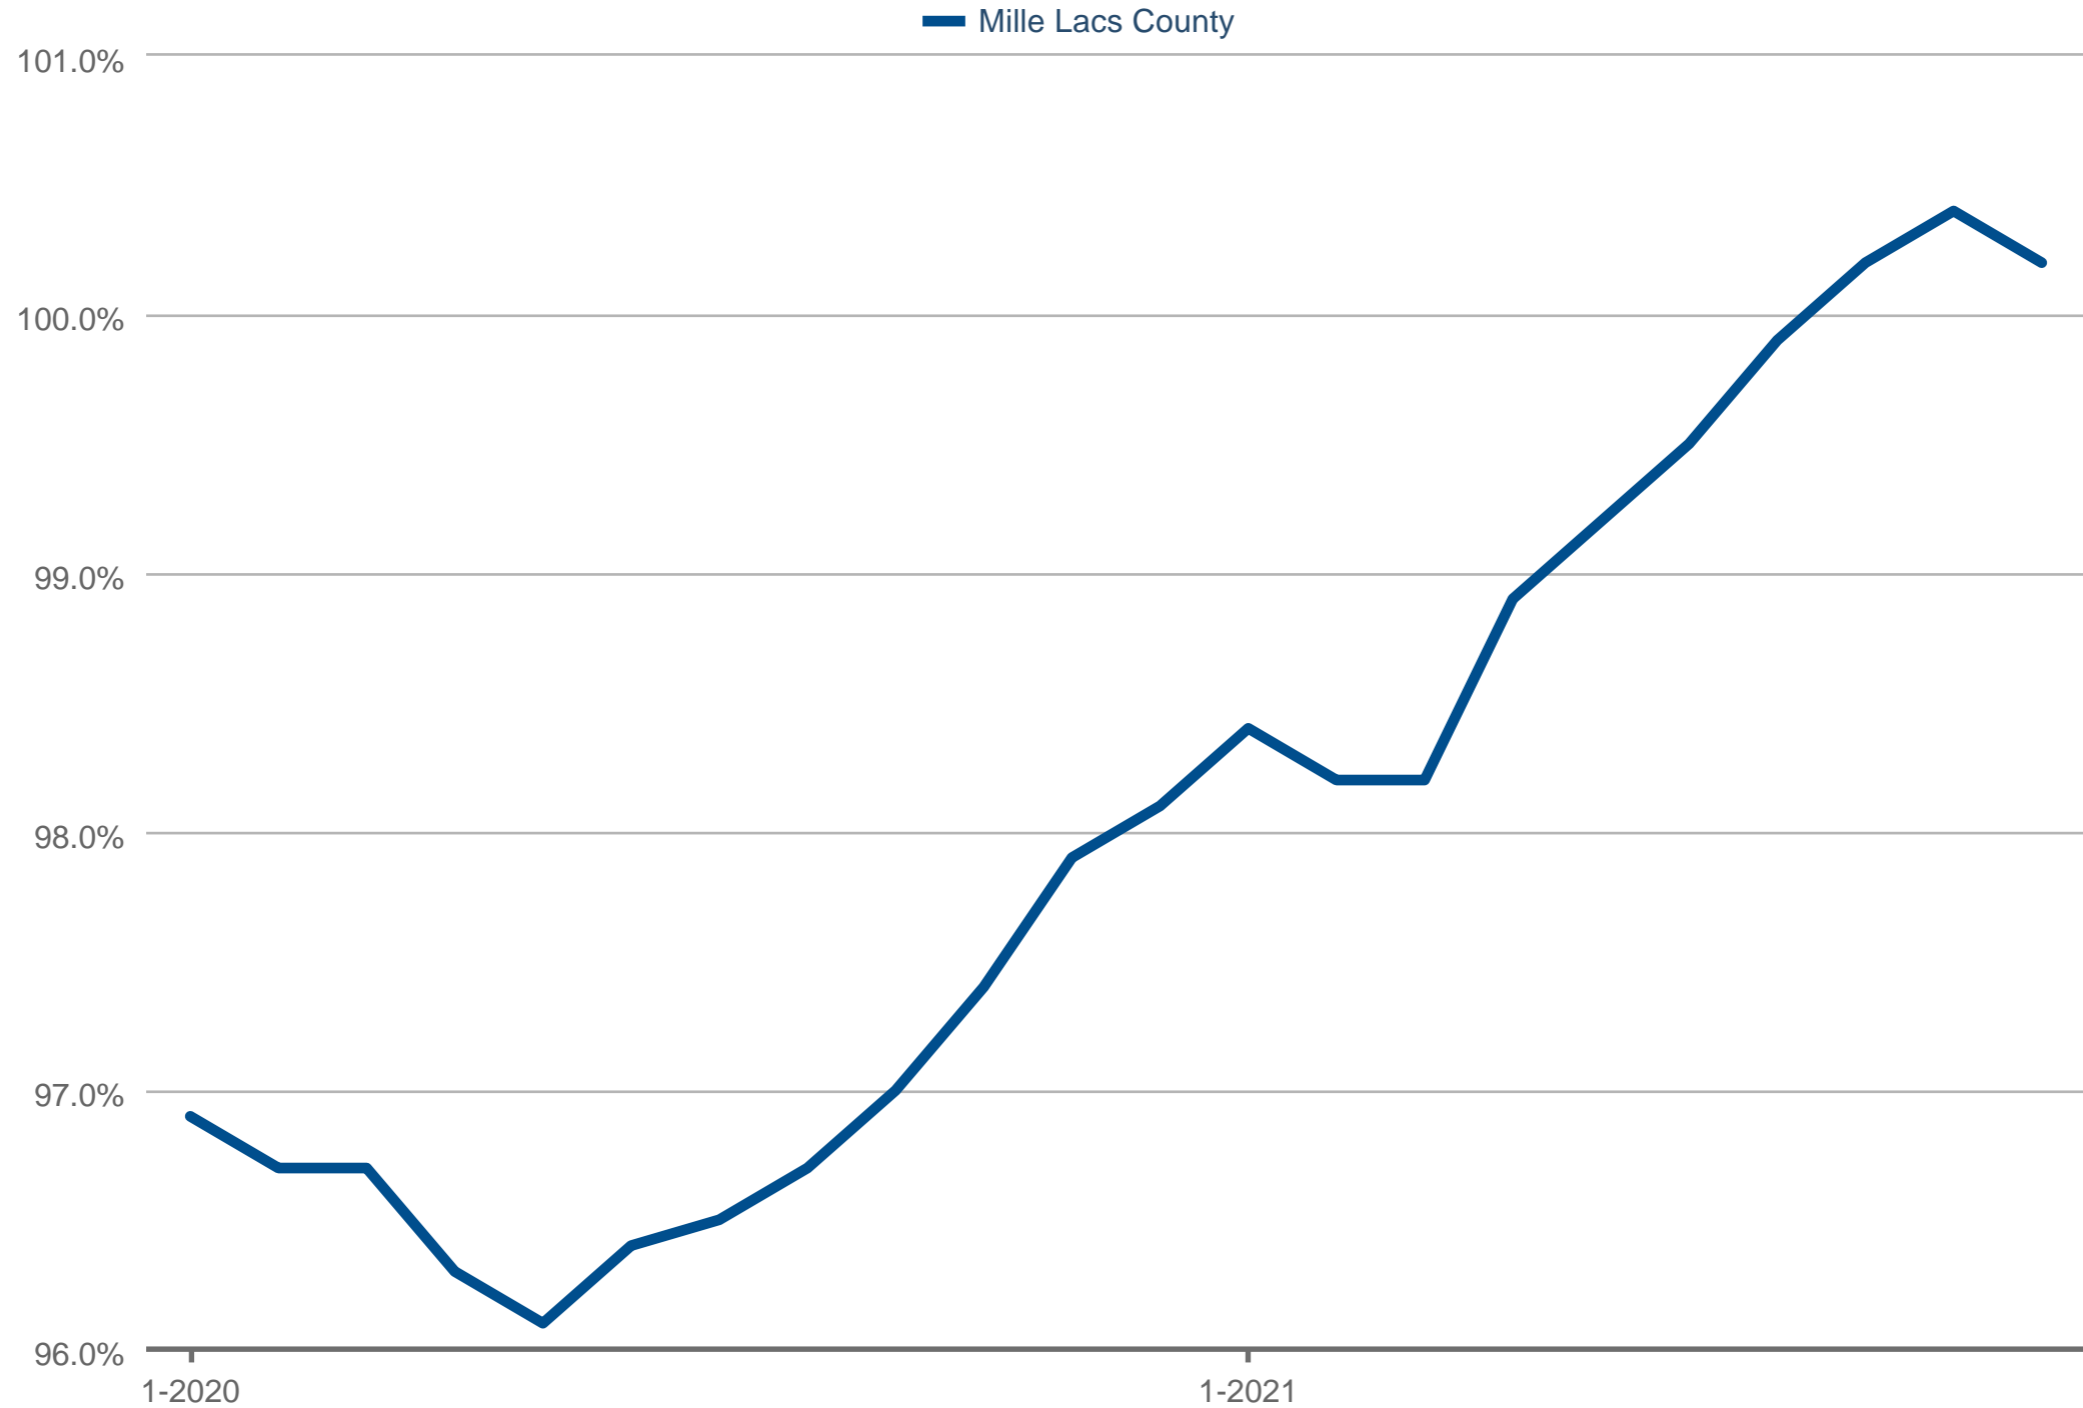

Average Pct of Original Price

Mille Lacs County: Non-Waterfront

Each data point is 12 months of activity. Data is from November 26, 2021.