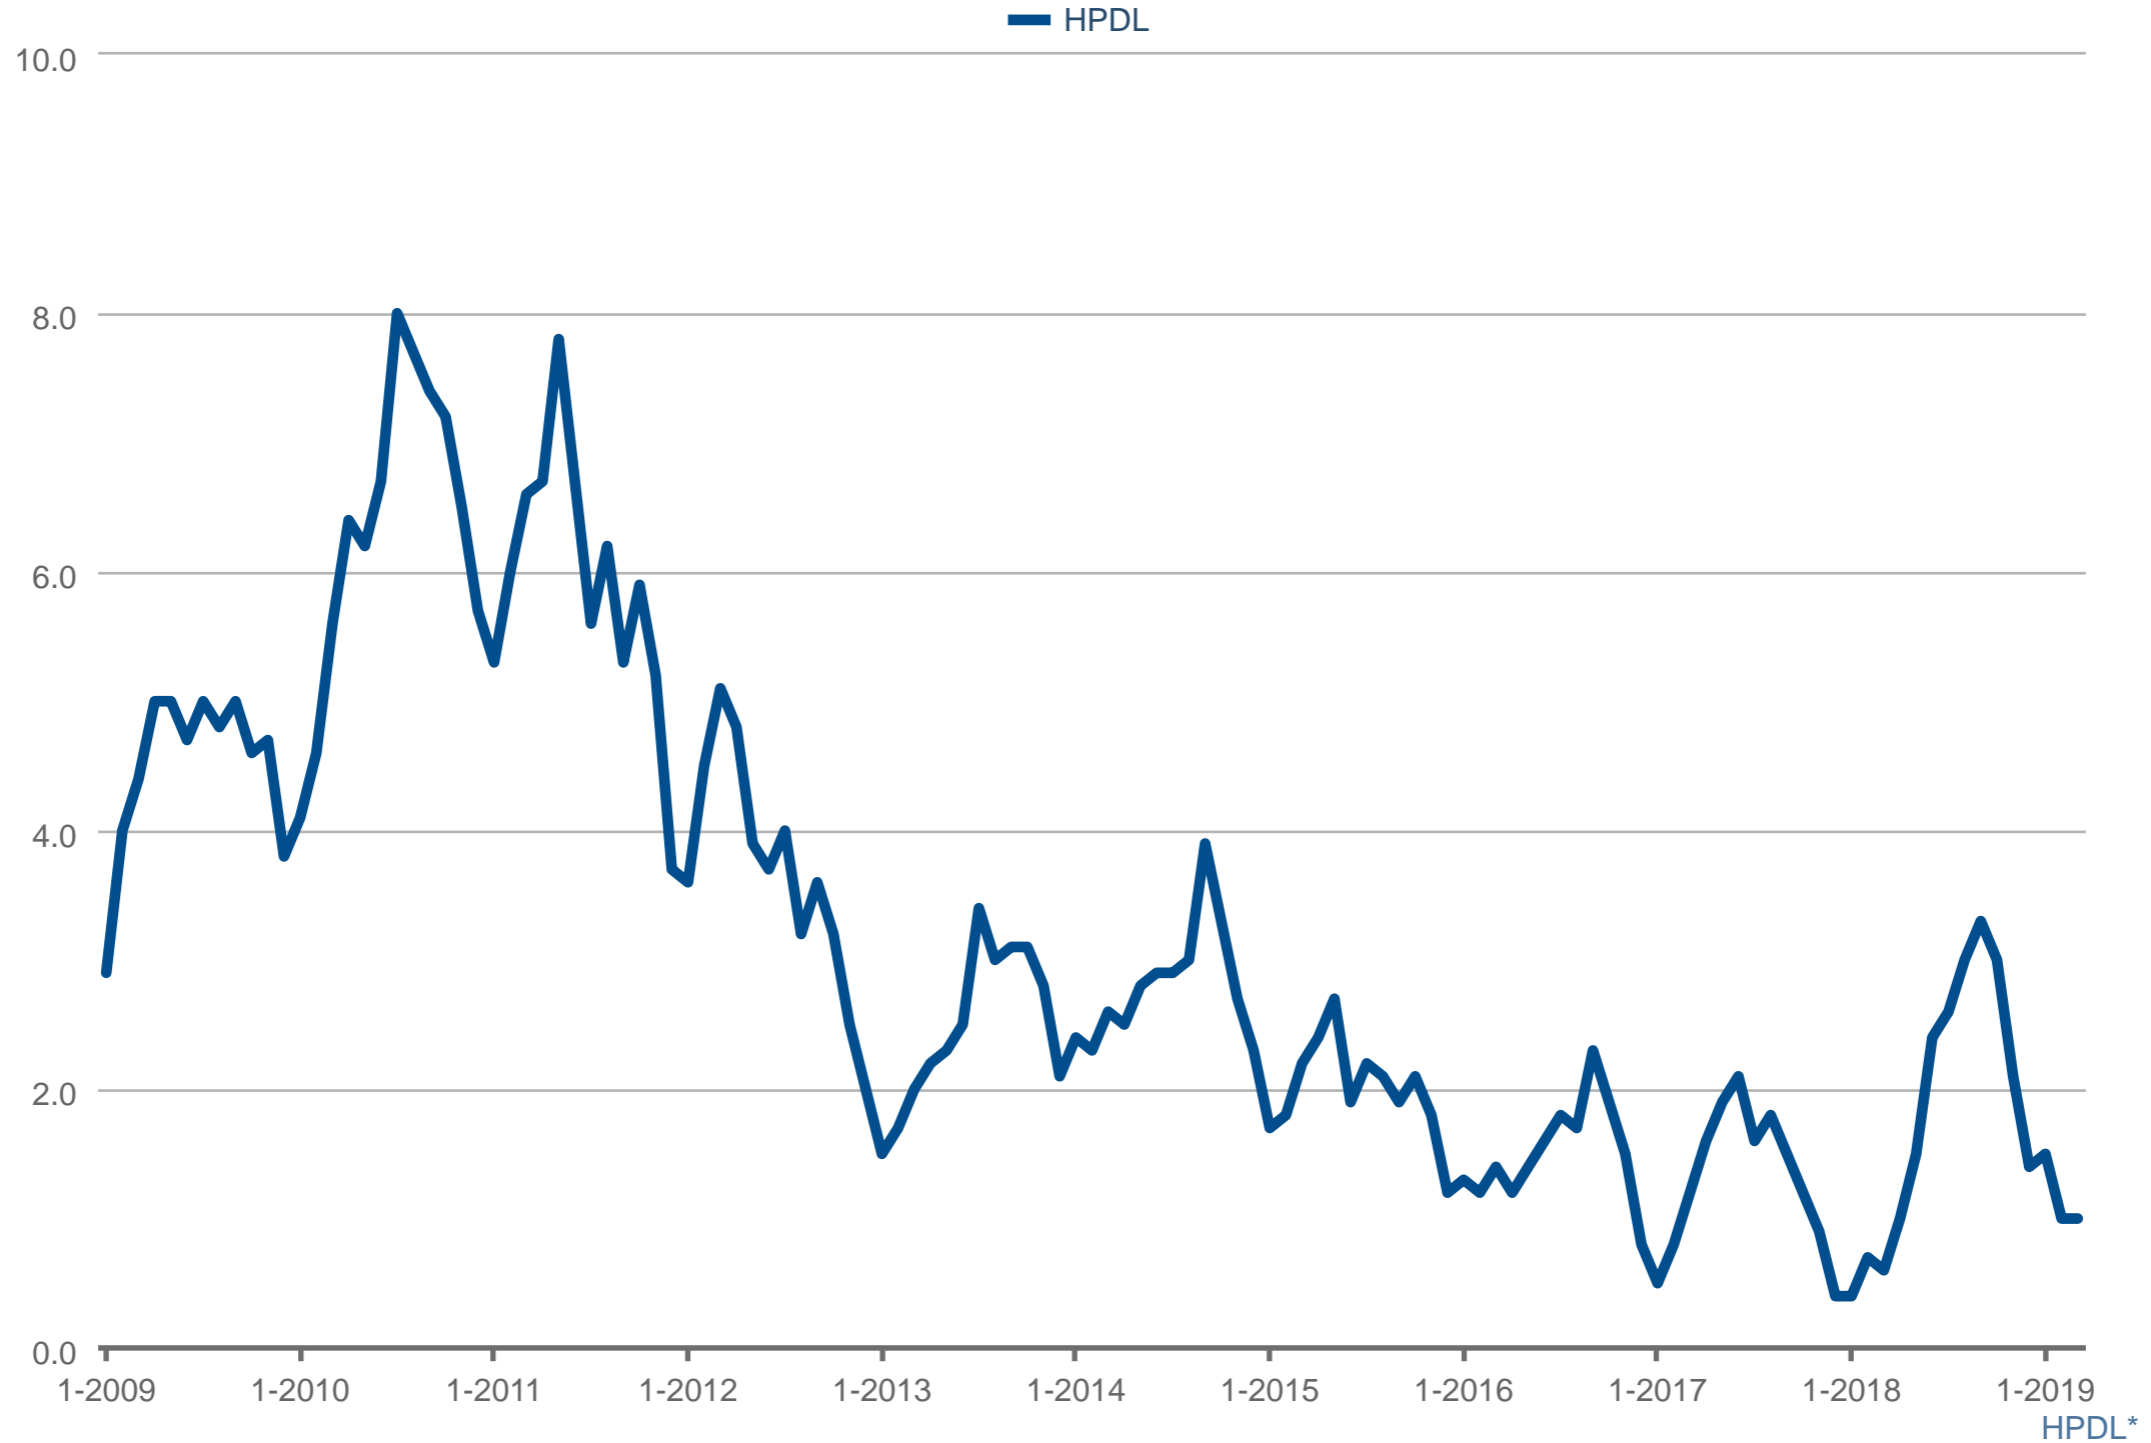

Months Supply of Homes for Sale

Each data point is one month of activity. Data is from April 21, 2019.

* User-defined area. All data from NorthstarMLS. Data deemed reliable but not guaranteed. InfoSparks © 2019 ShowingTime.