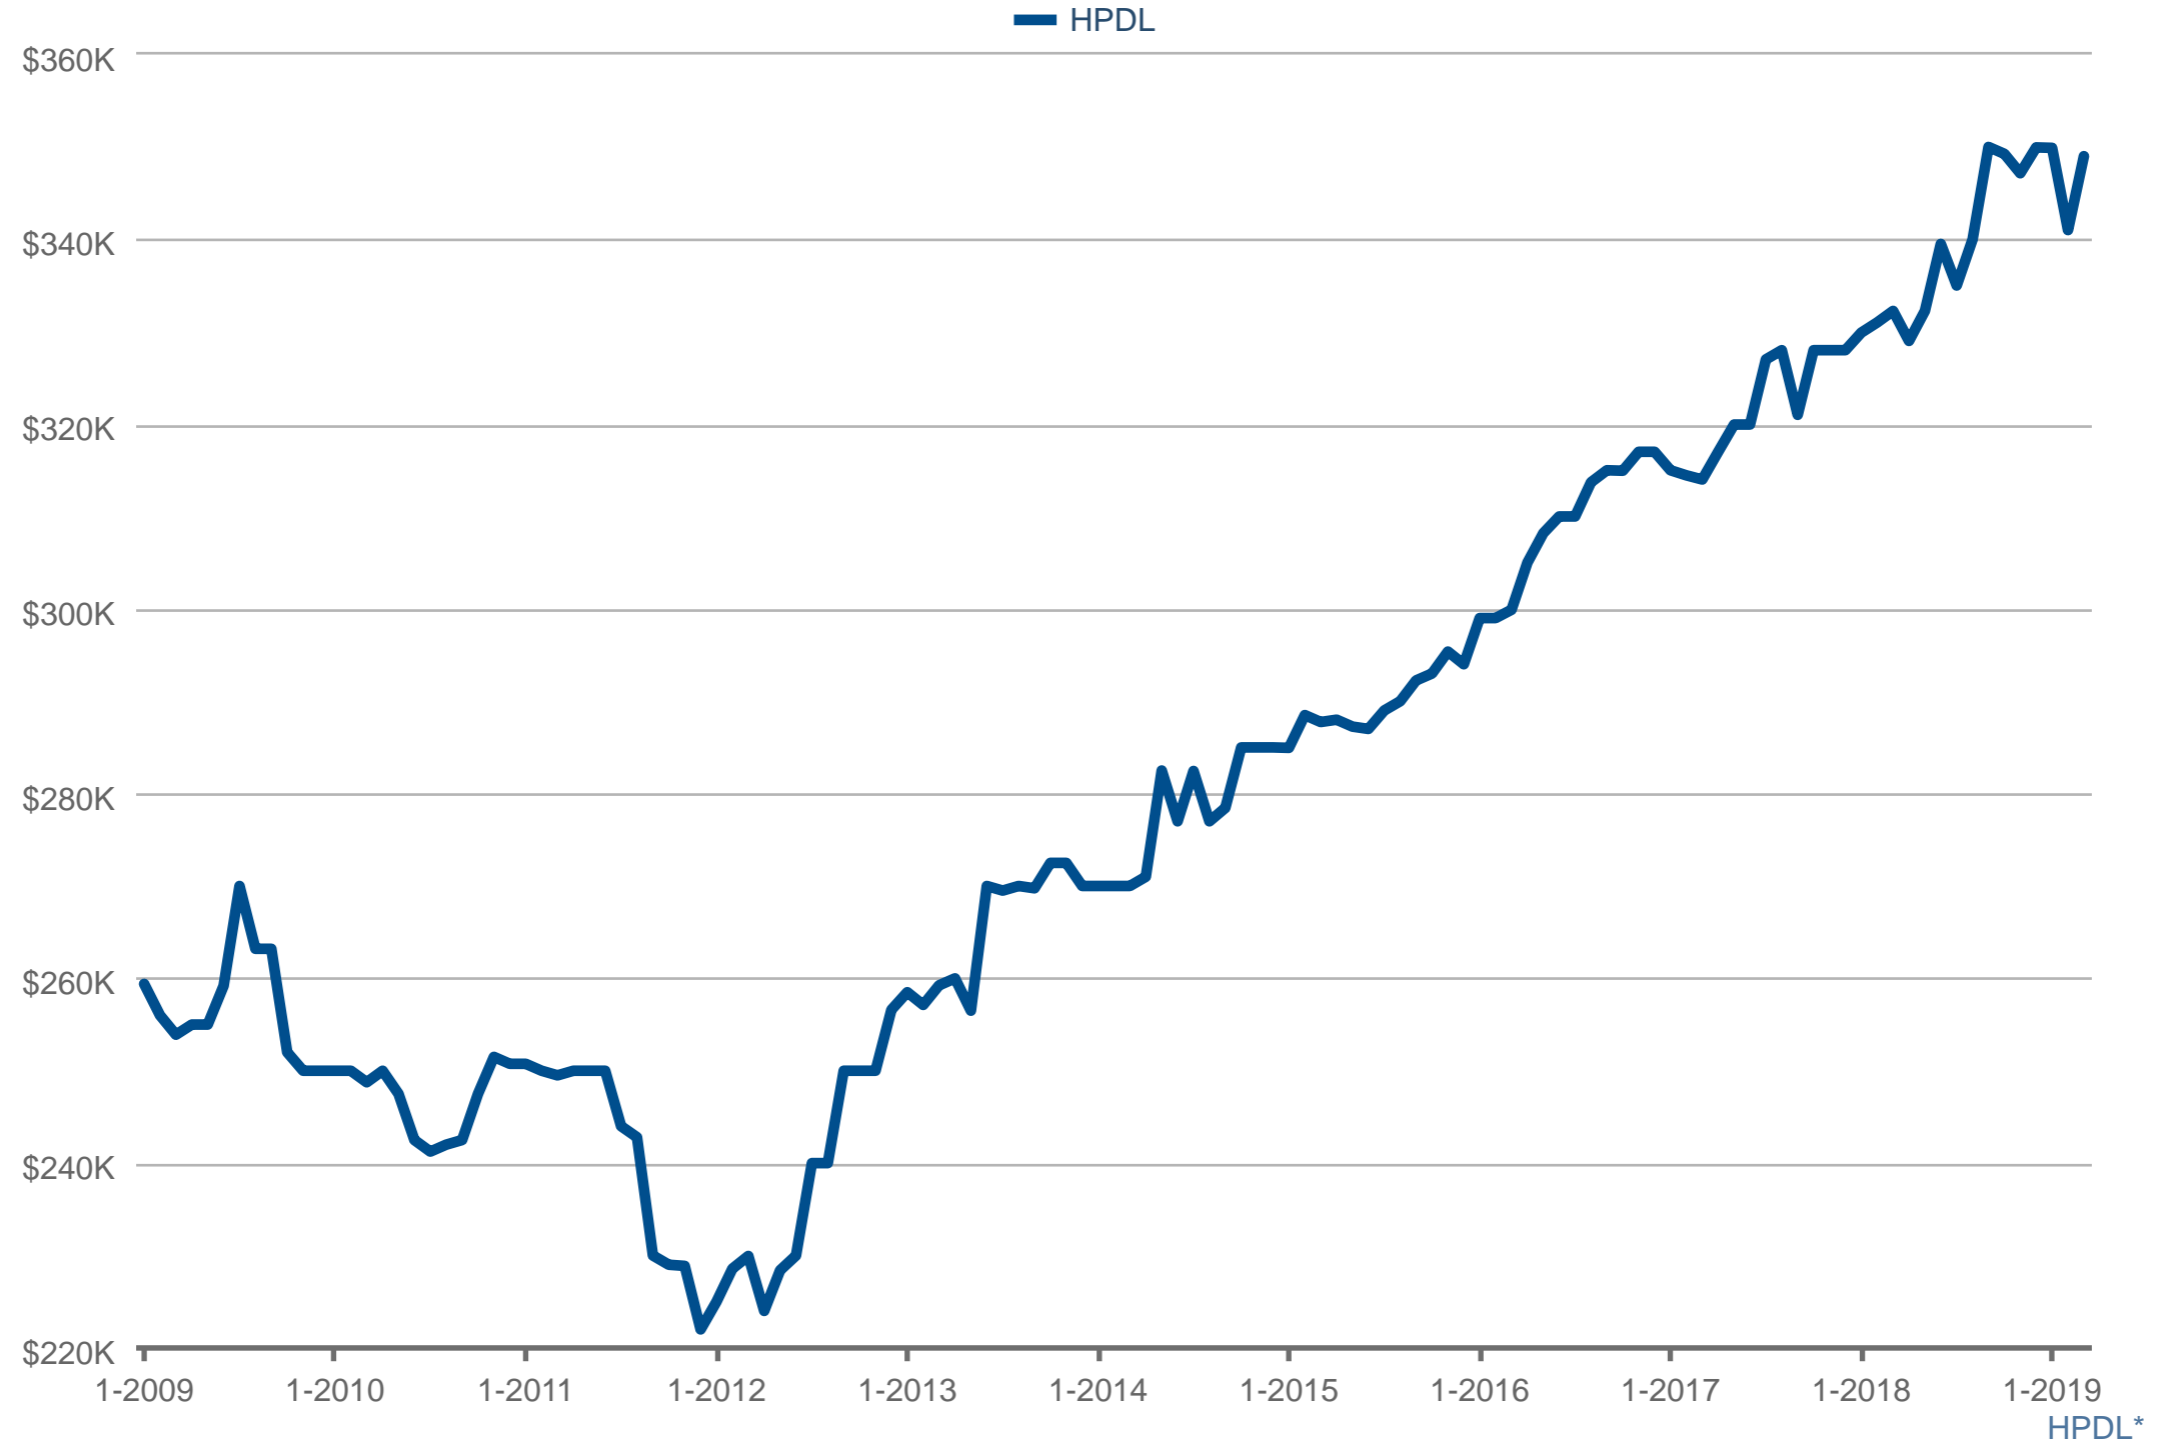

### Median Sales Price

Each data point is 12 months of activity. Data is from April 21, 2019.

\* User-defined area. All data from NorthstarMLS. Data deemed reliable but not guaranteed. InfoSparks © 2019 ShowingTime.