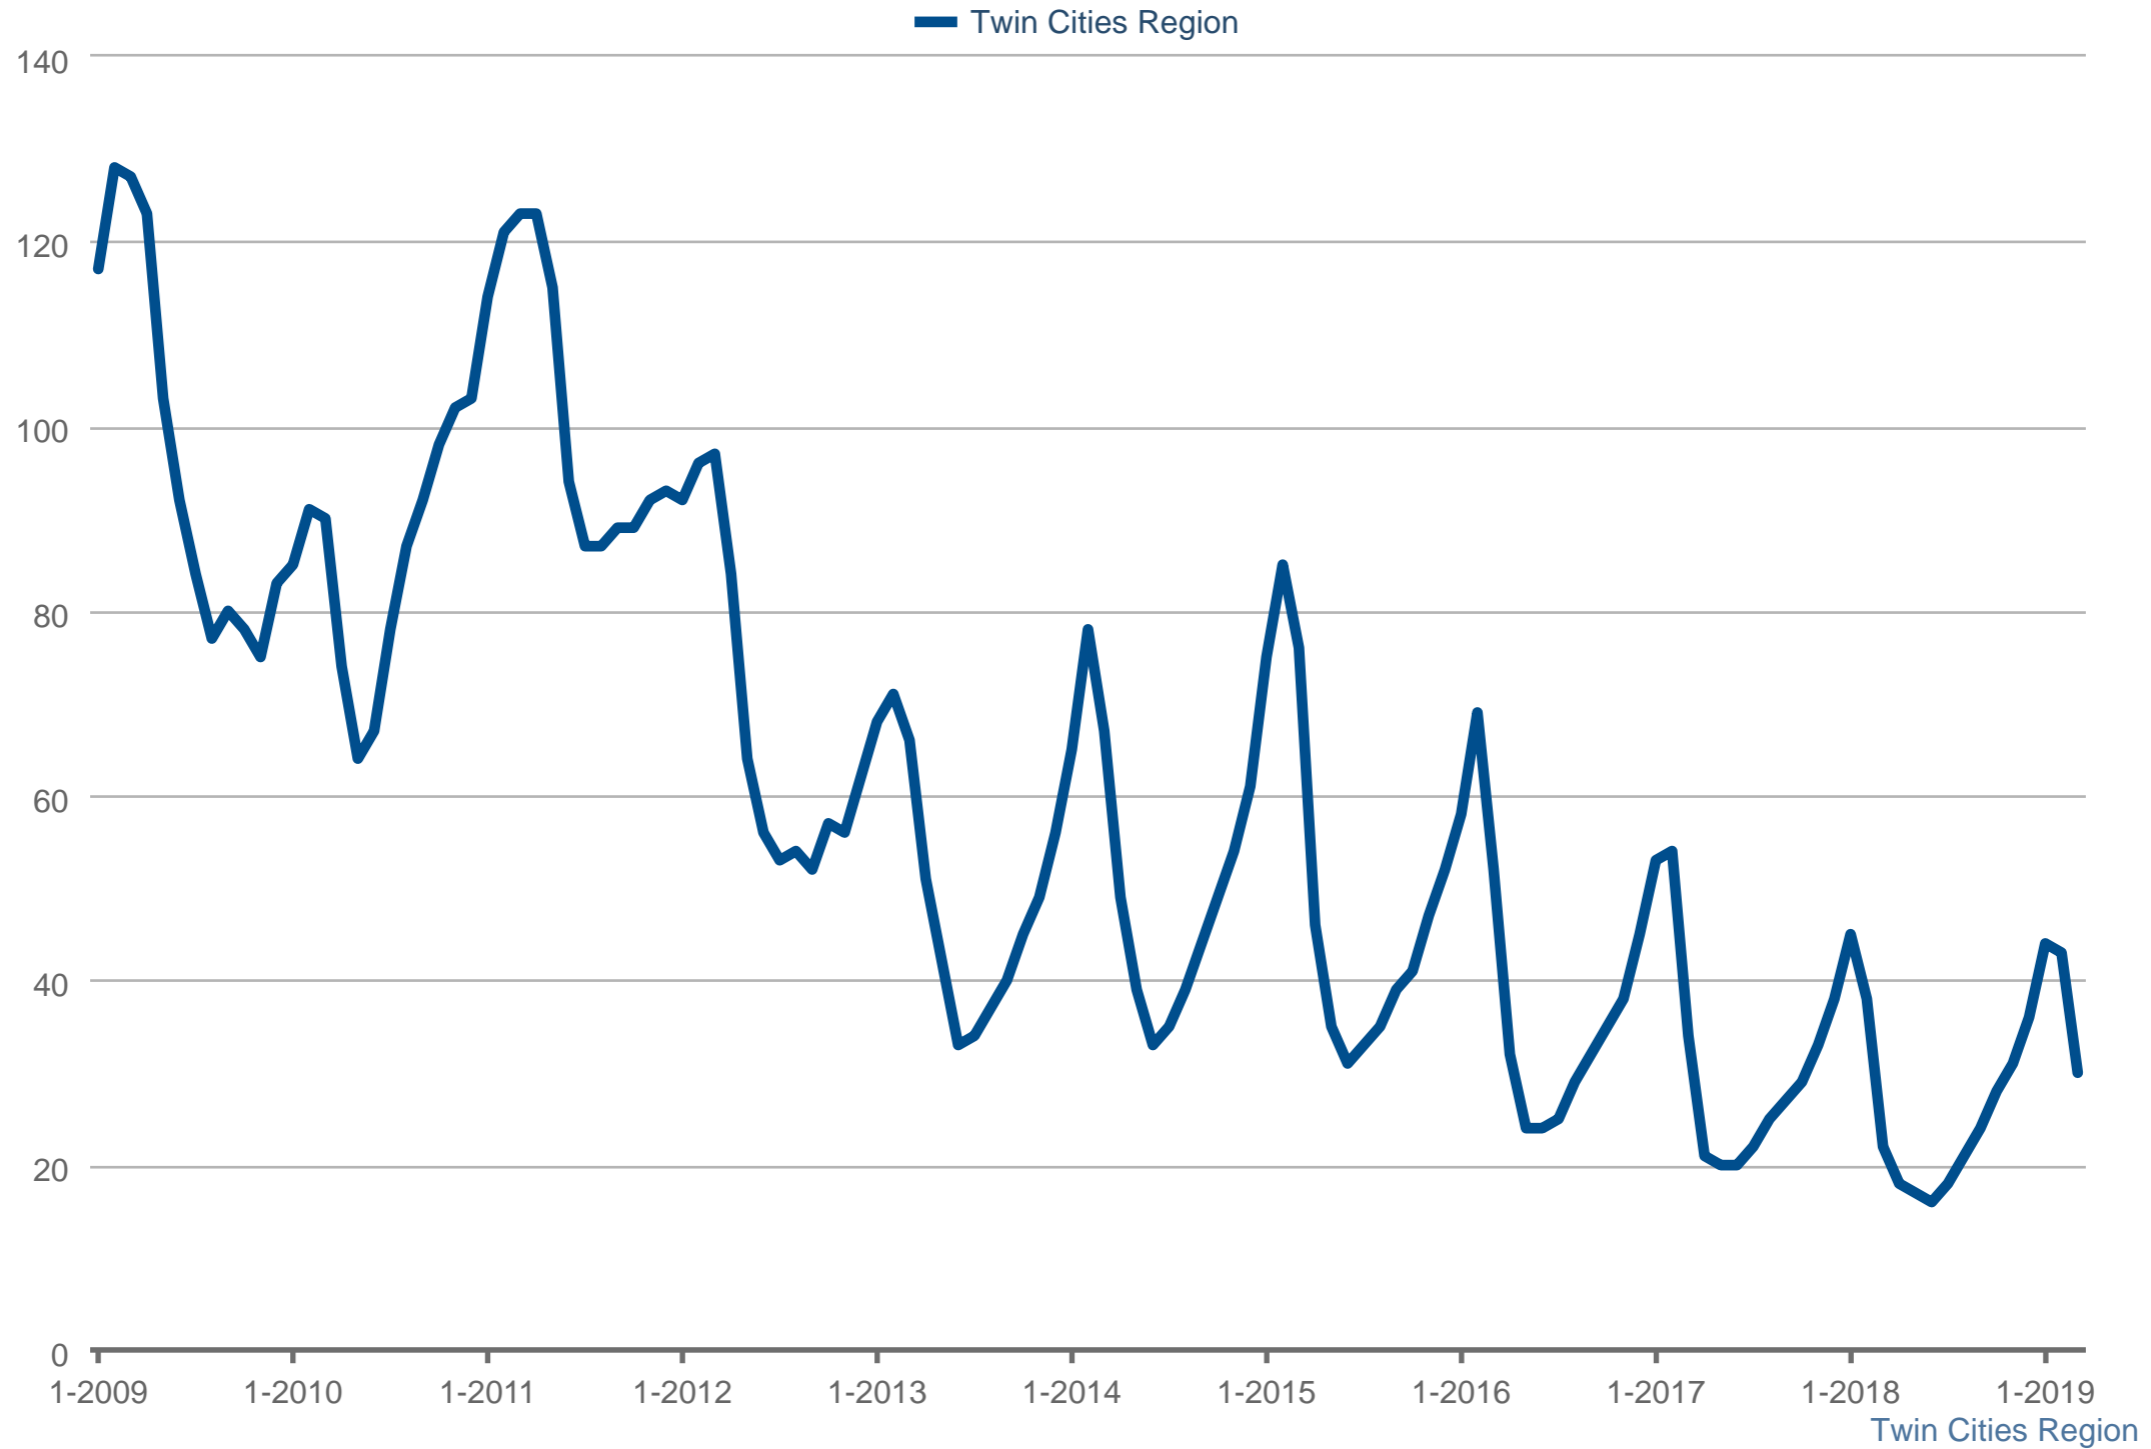

Median Days on Market

Each data point is one month of activity. Data is from April 21, 2019.

All data from NorthstarMLS. Data deemed reliable but not guaranteed. InfoSparks © 2019 ShowingTime.