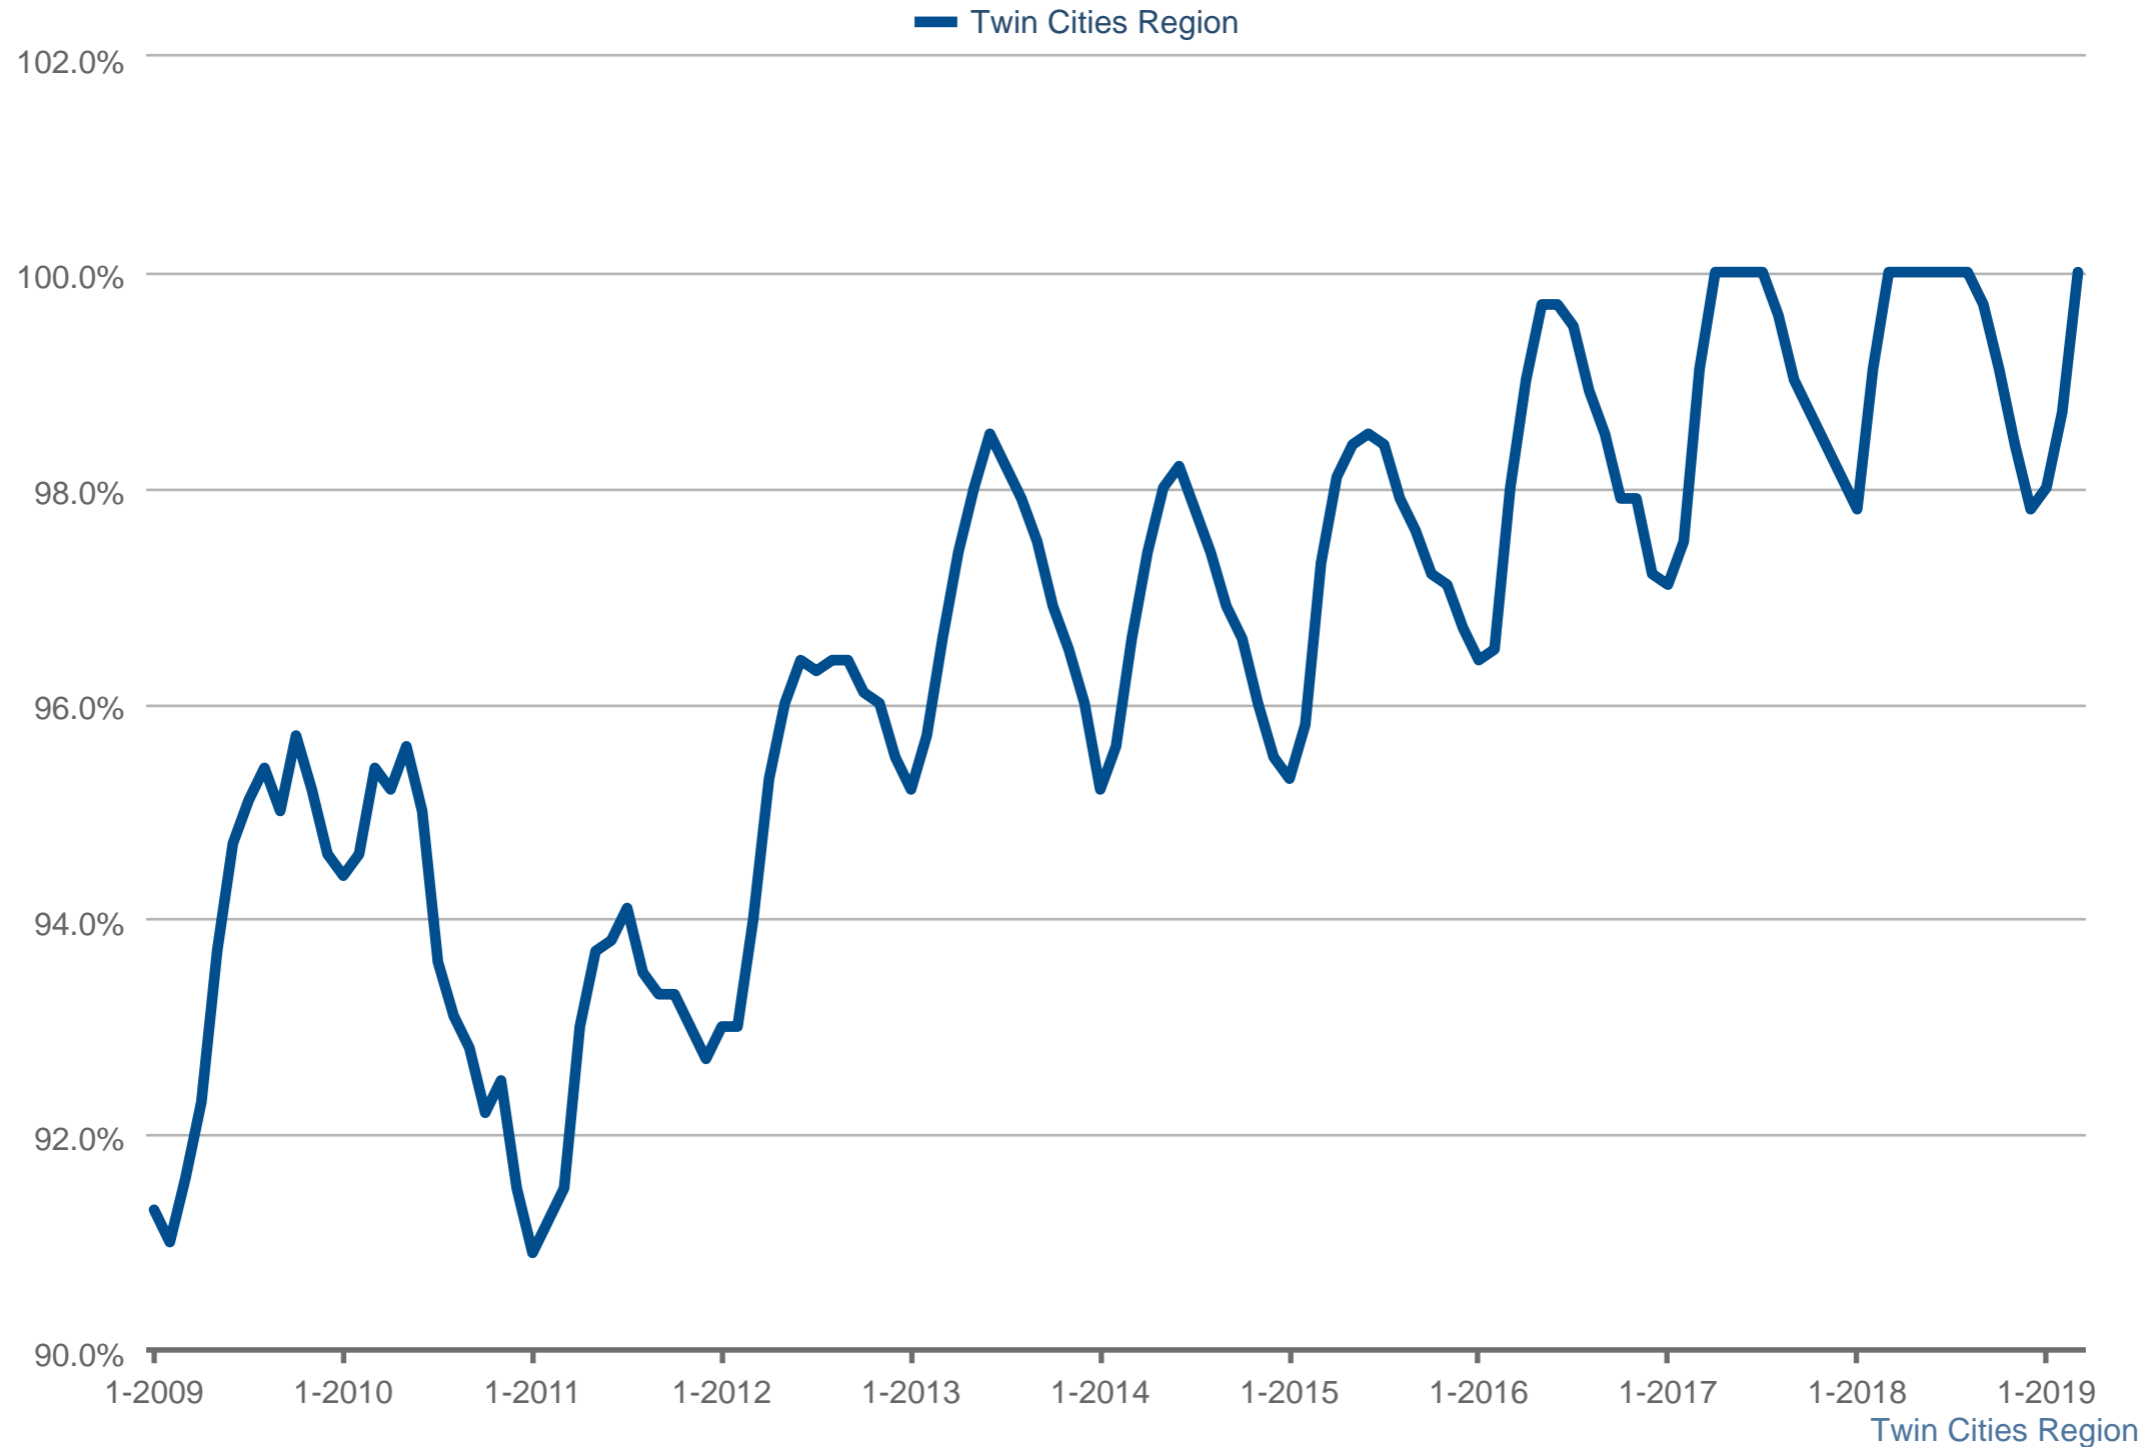

### Median Percent of Original Price

Each data point is one month of activity. Data is from April 21, 2019.

All data from NorthstarMLS. Data deemed reliable but not guaranteed. InfoSparks © 2019 ShowingTime.