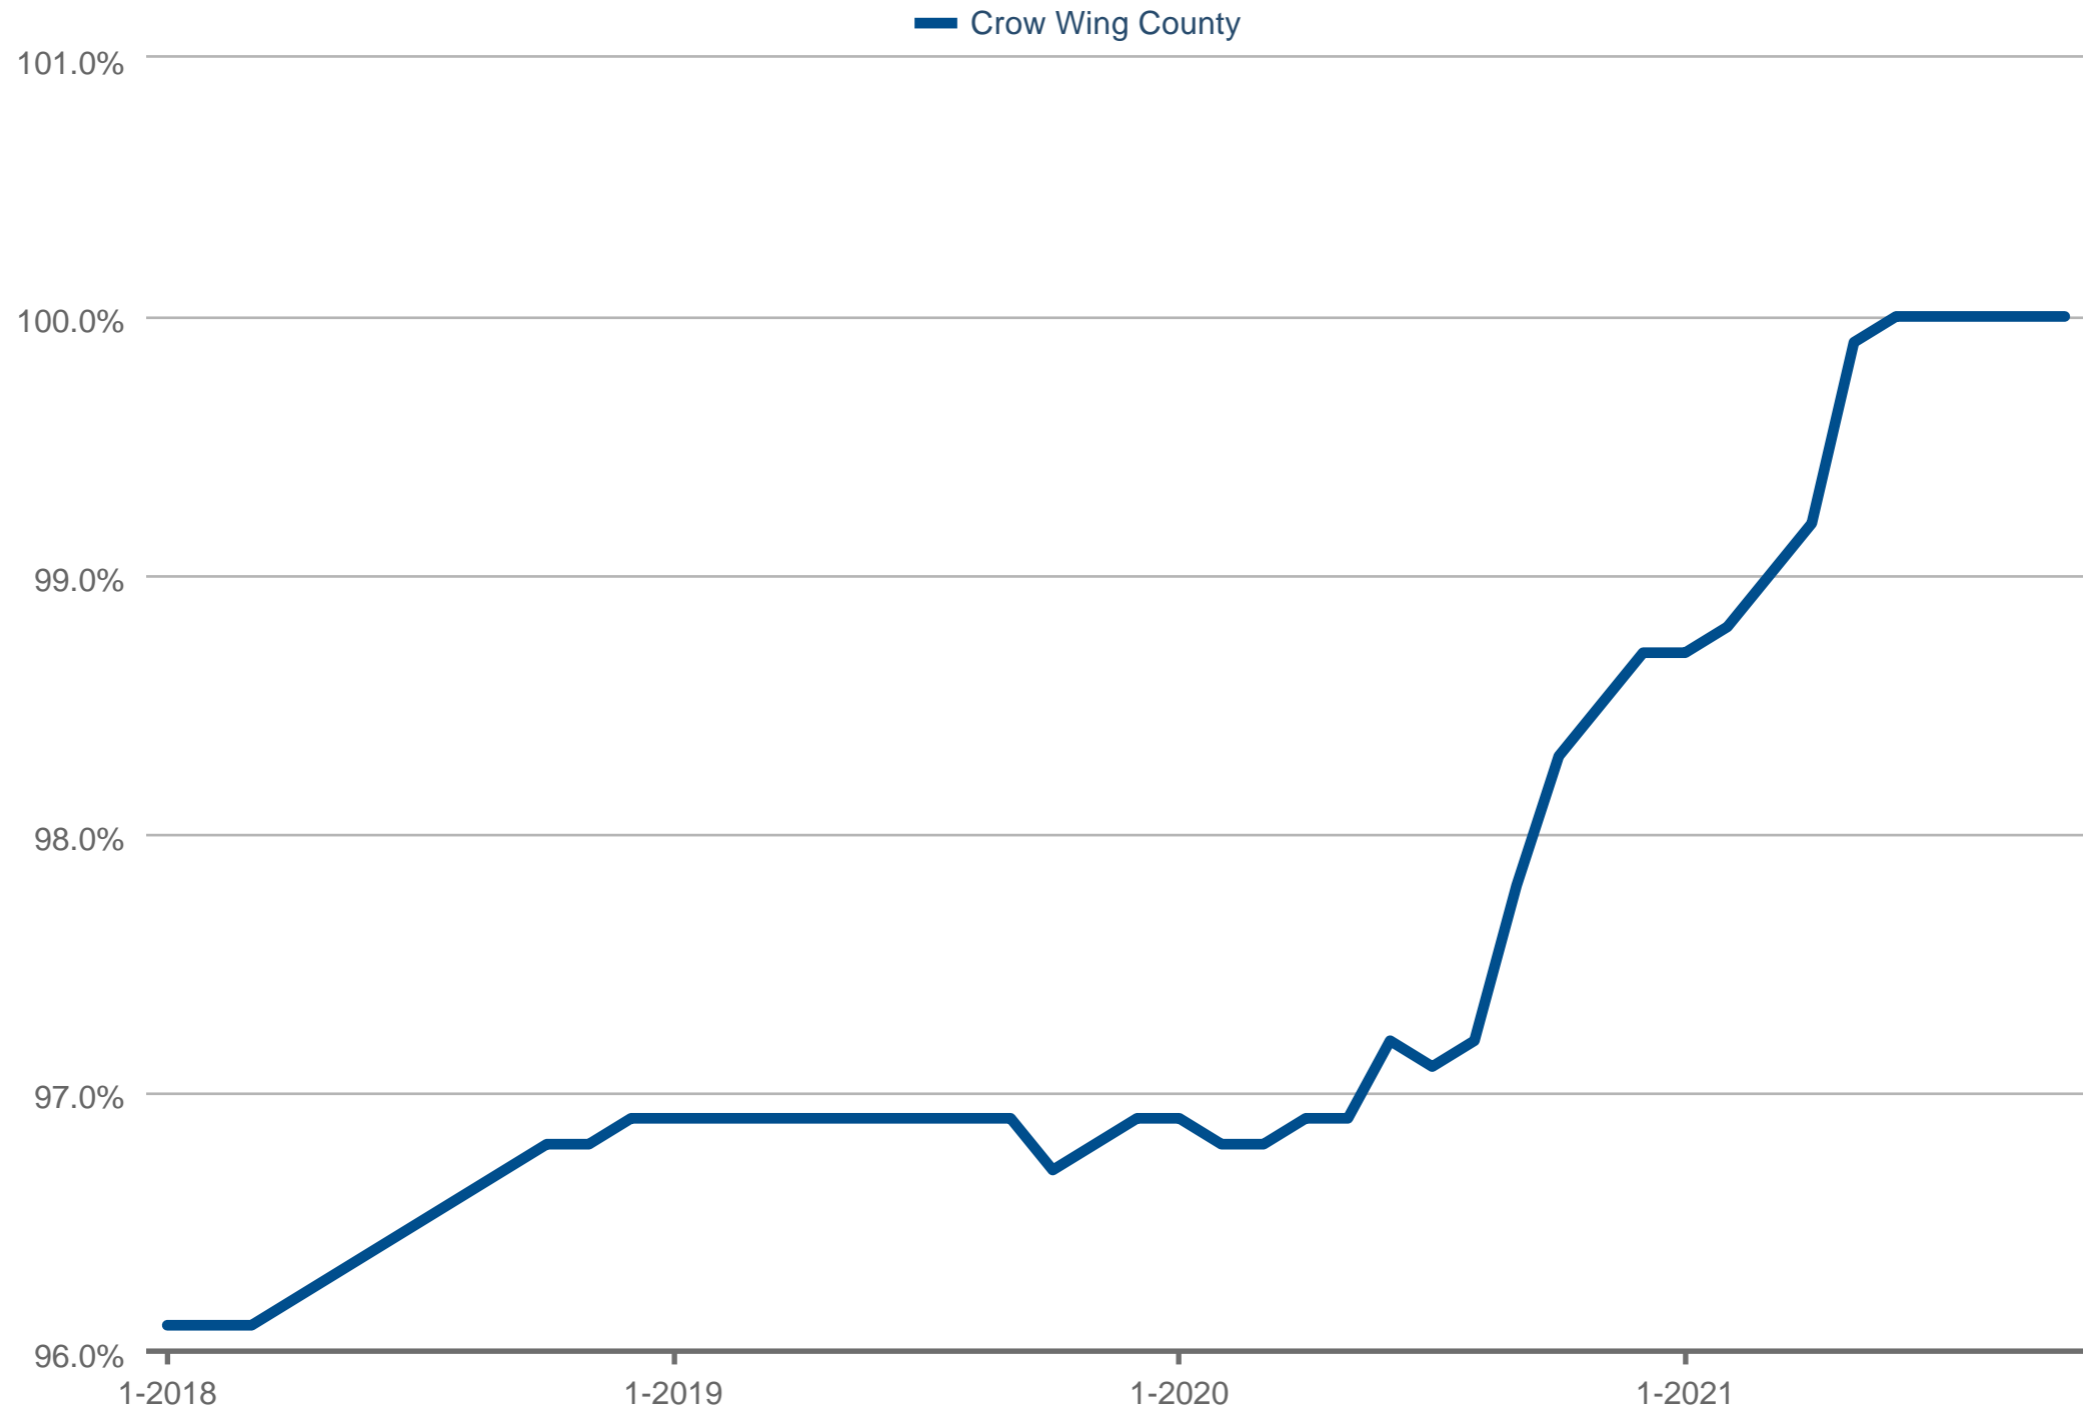

Median Percent of Original Price

Crow Wing County

Each data point is 12 months of activity. Data is from November 26, 2021.