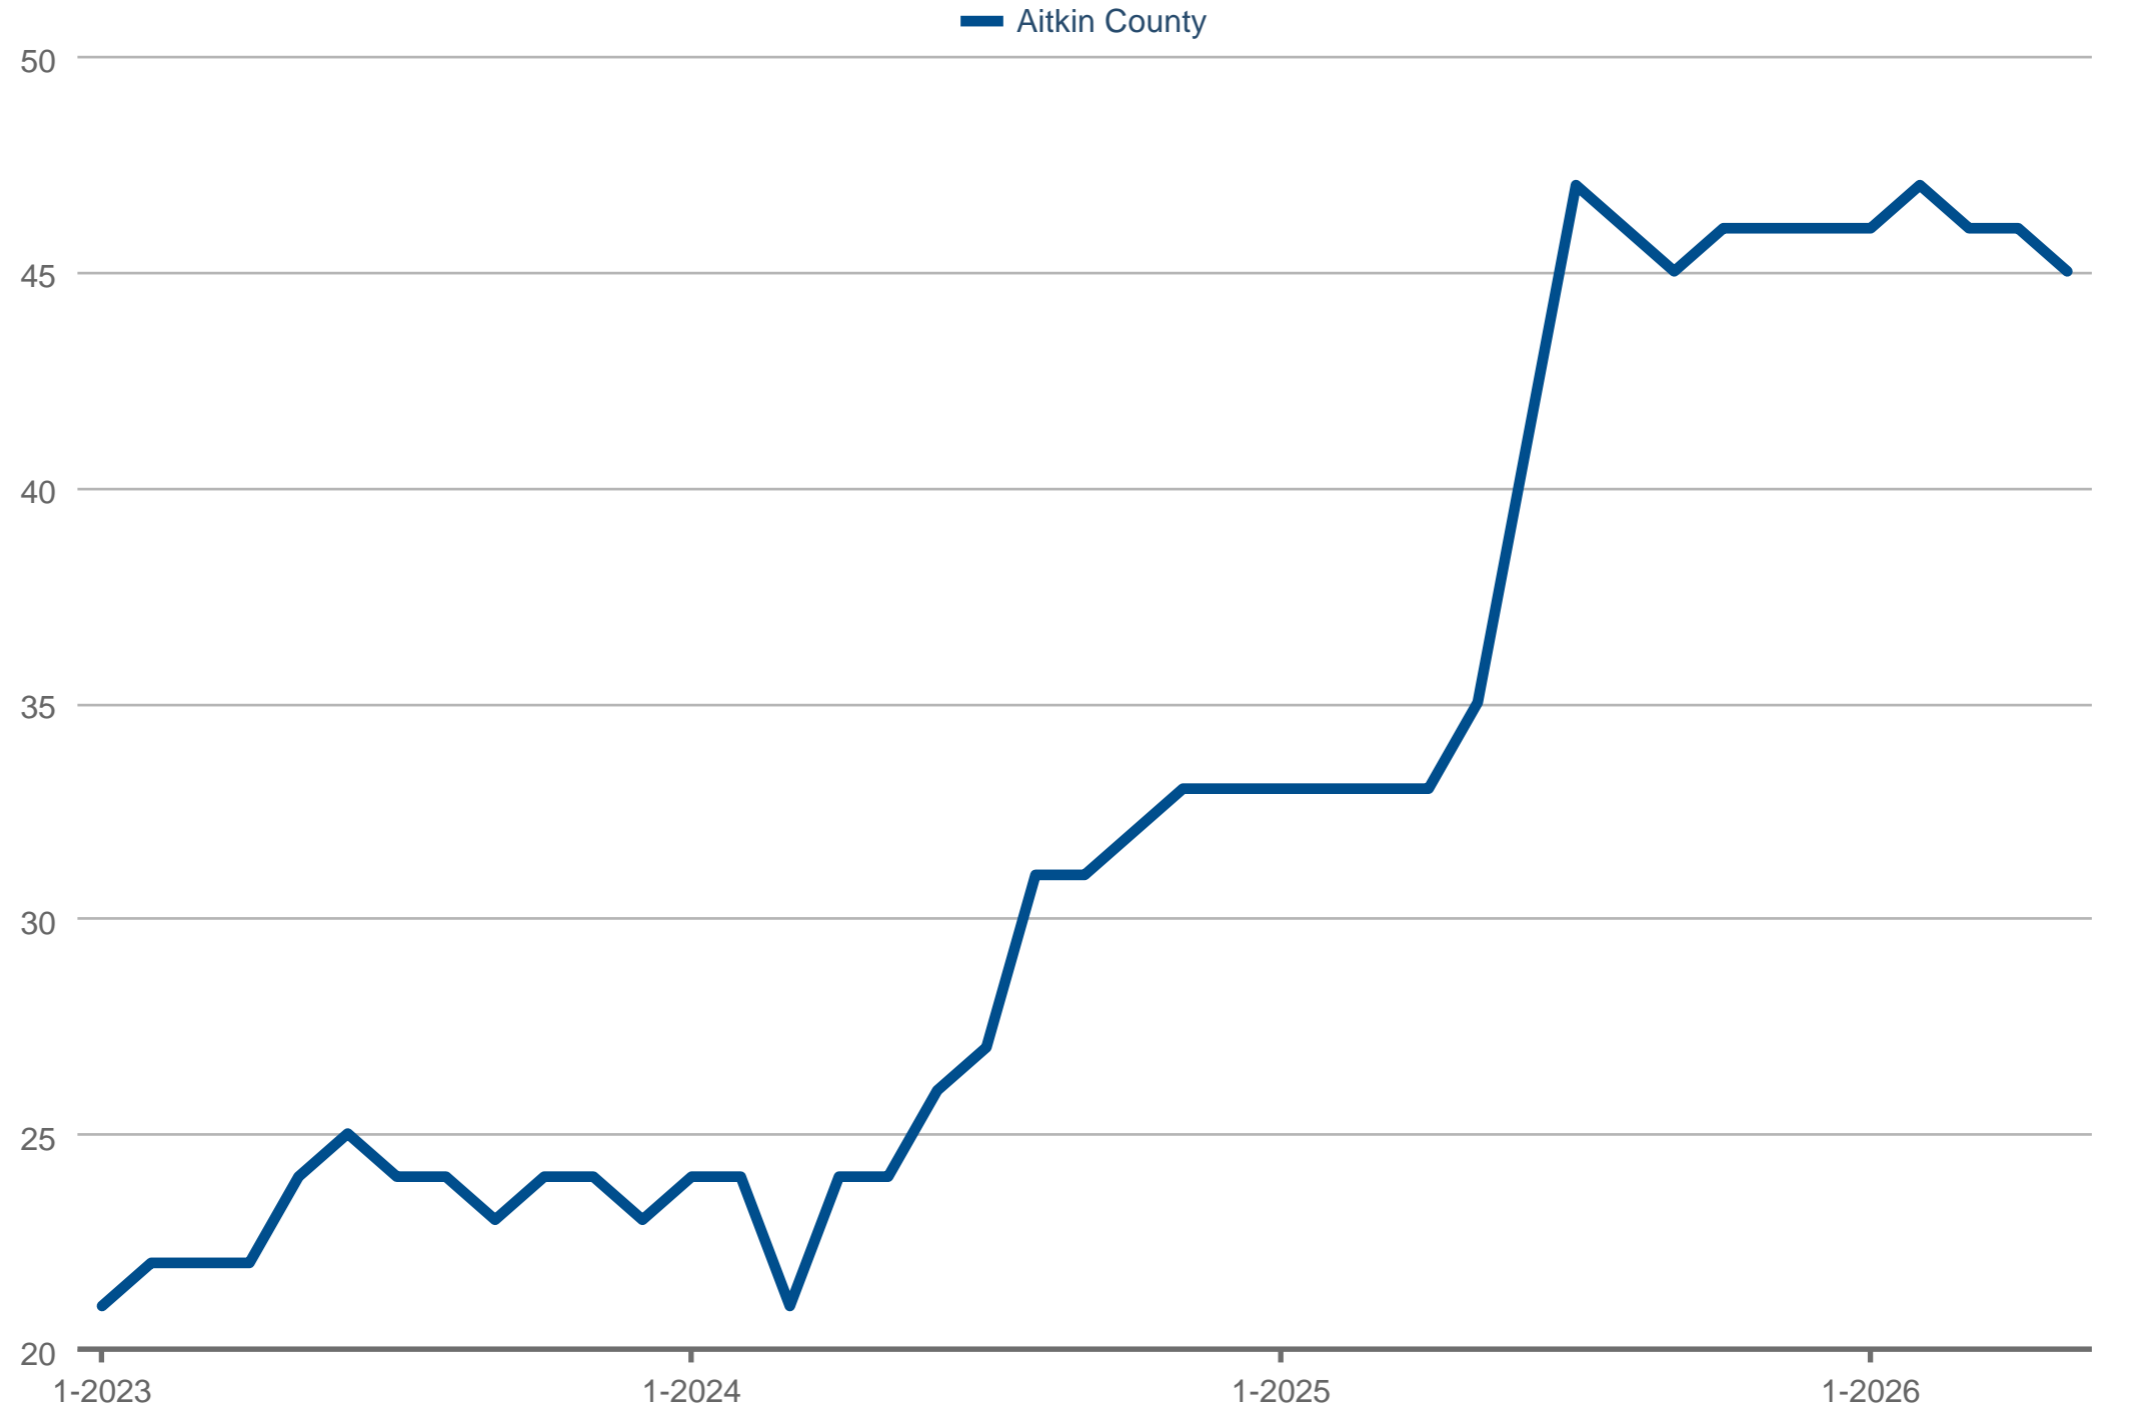

Median Days on Market

Each data point is 12 months of activity. Data is from June 9, 2026.