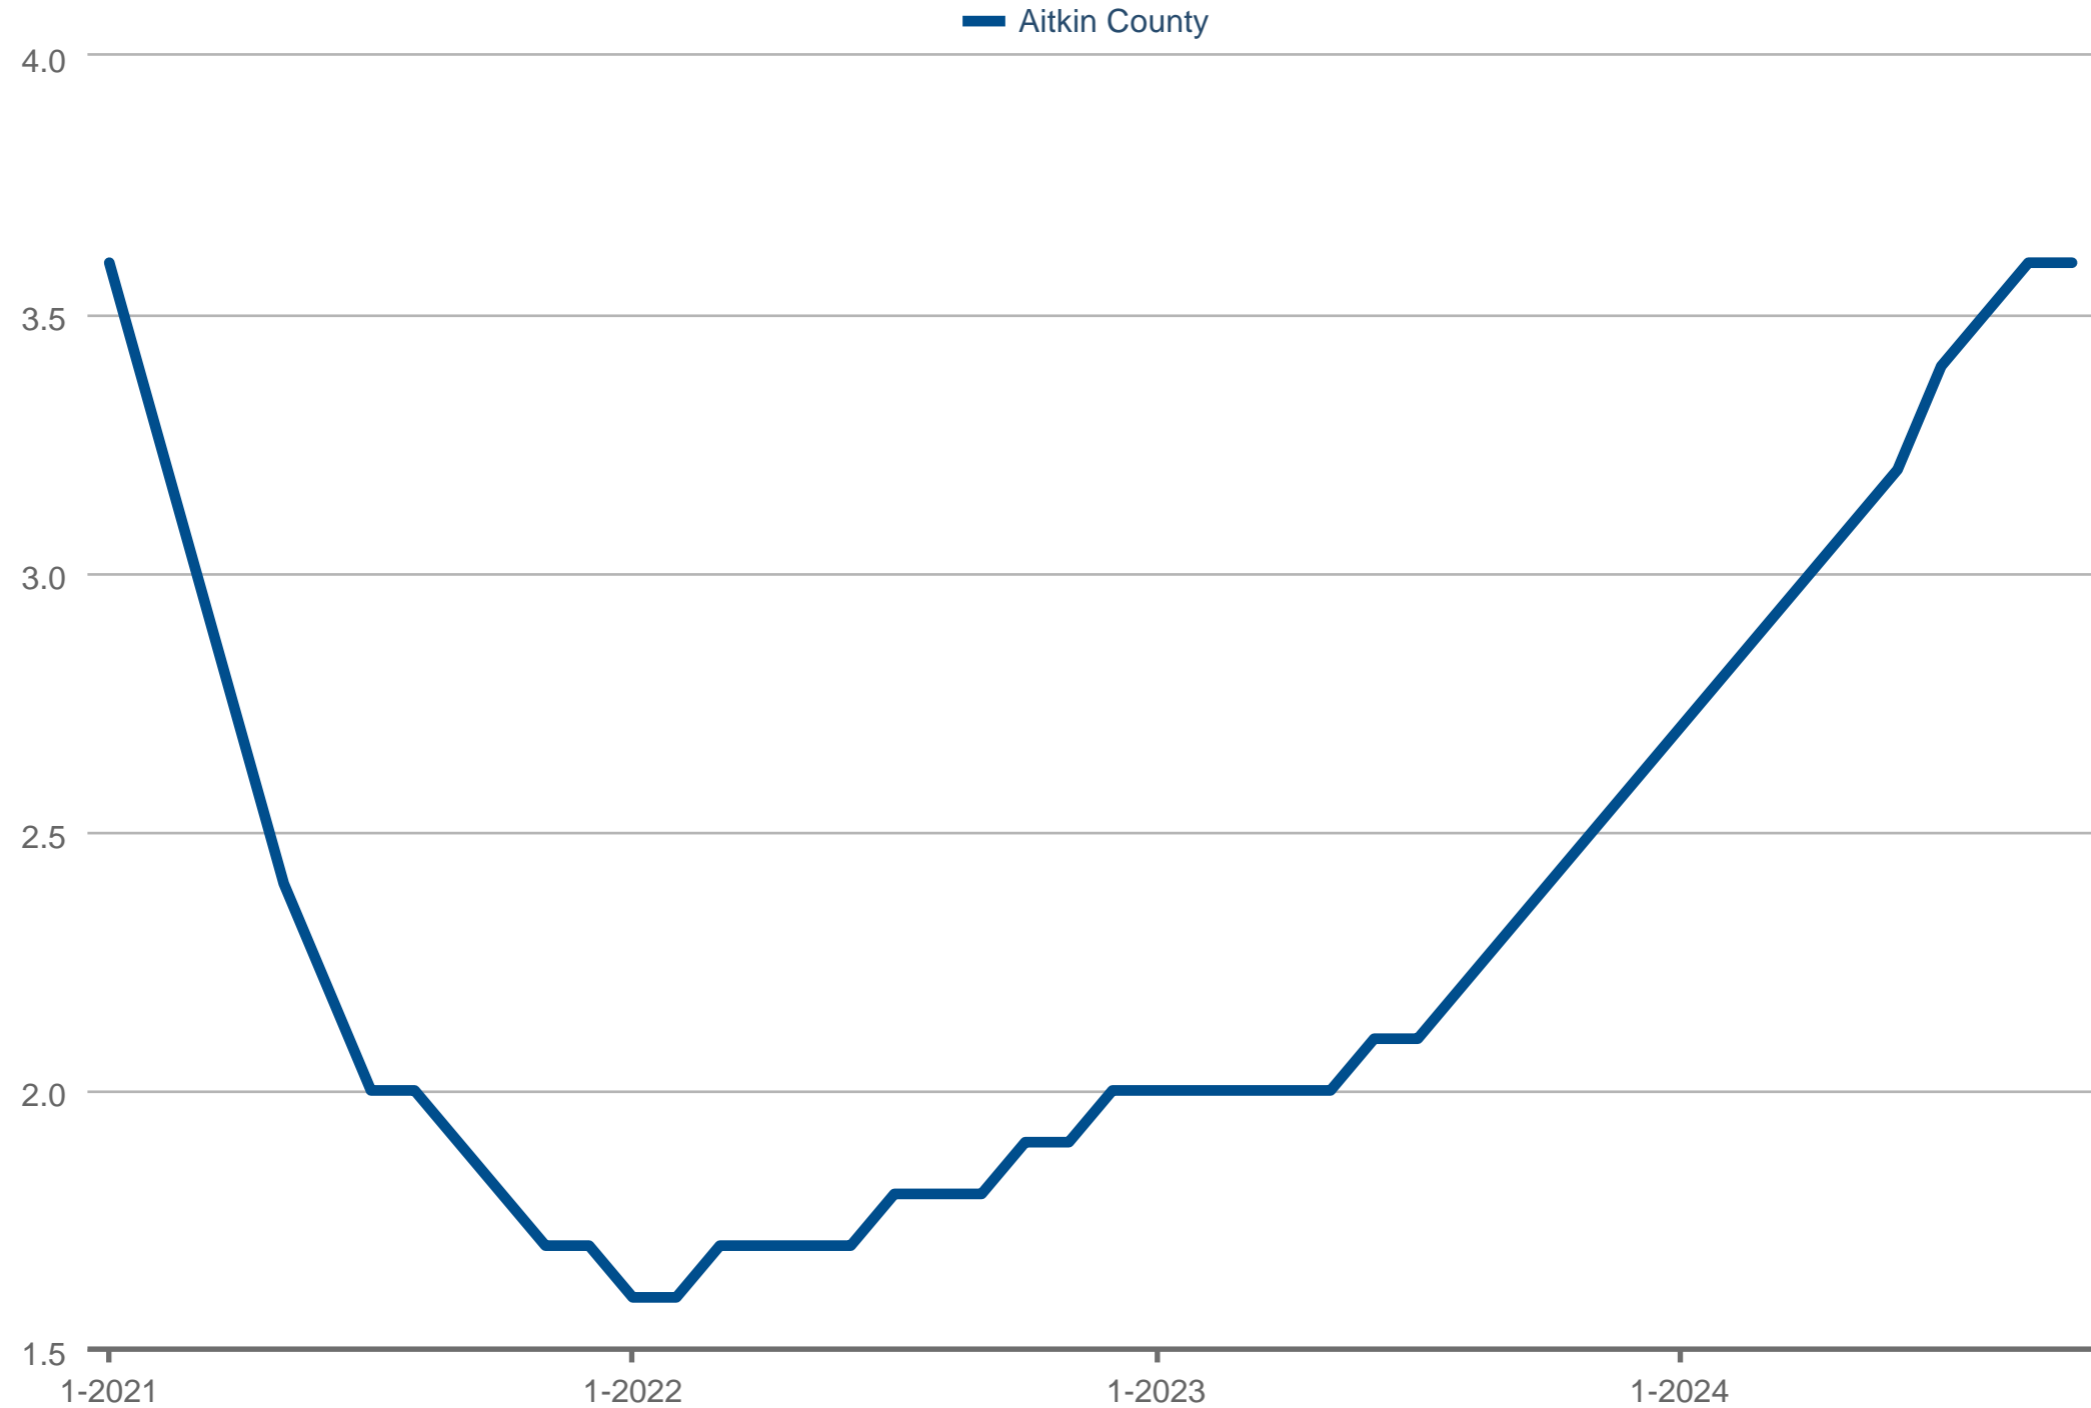

### Months Supply of Homes for Sale

Aitkin County

Each data point is 12 months of activity. Data is from November 9, 2024.