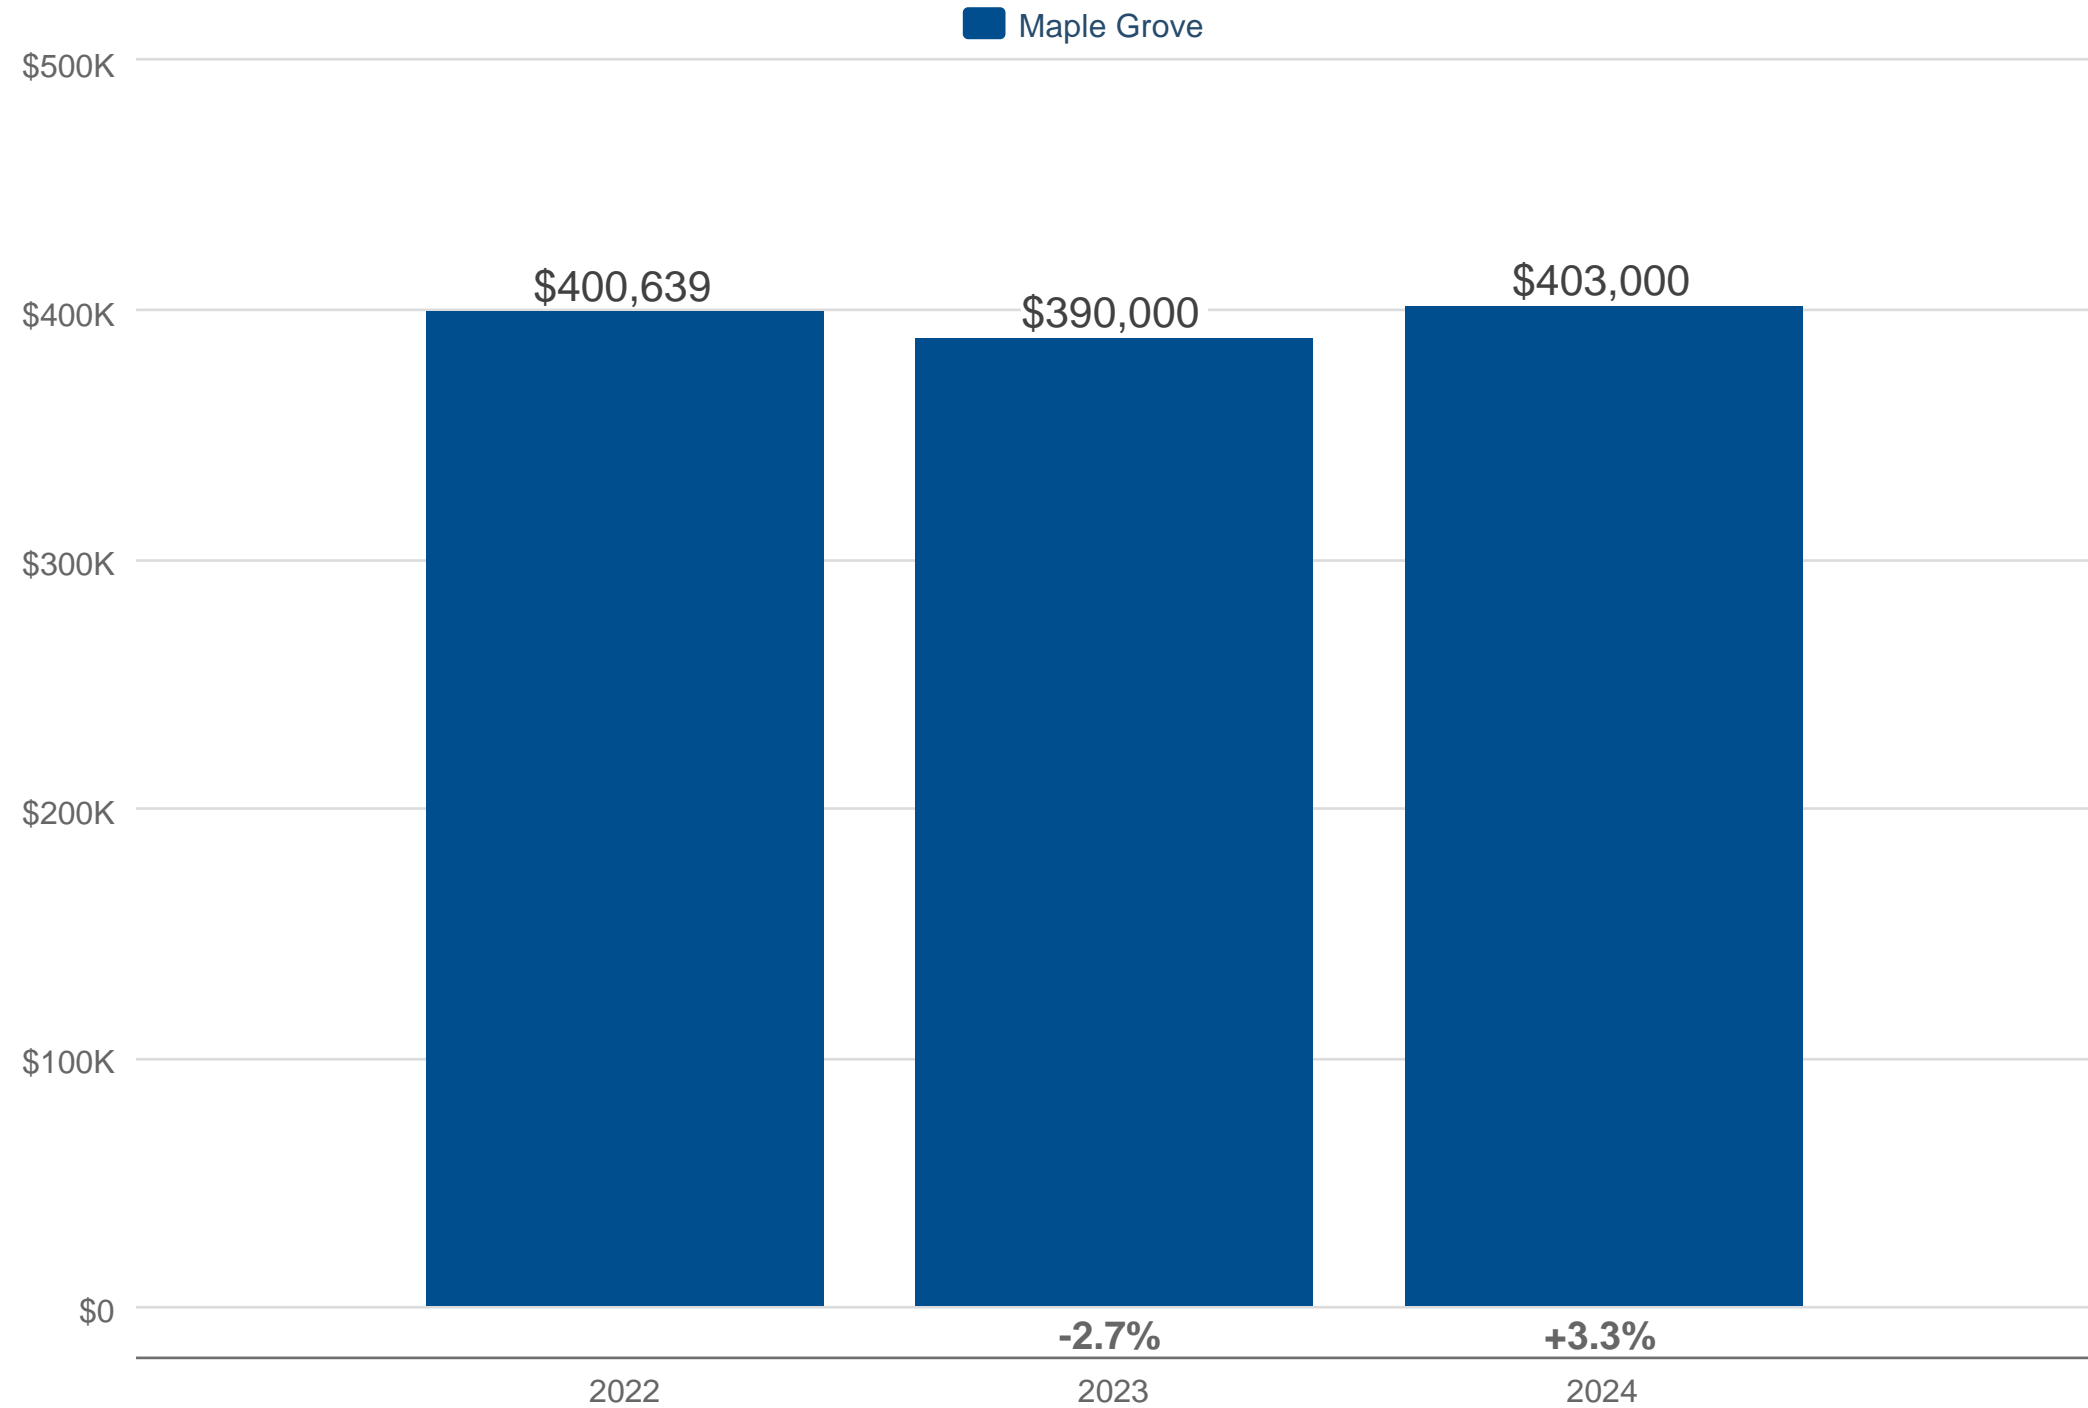

### October Median Sales Price

Maple Grove

Each data point represents year-to-date activity. Data is from November 9, 2024.

All data from NorthstarMLS. Data deemed reliable but not guaranteed. InfoSparks © 2024 ShowingTime.